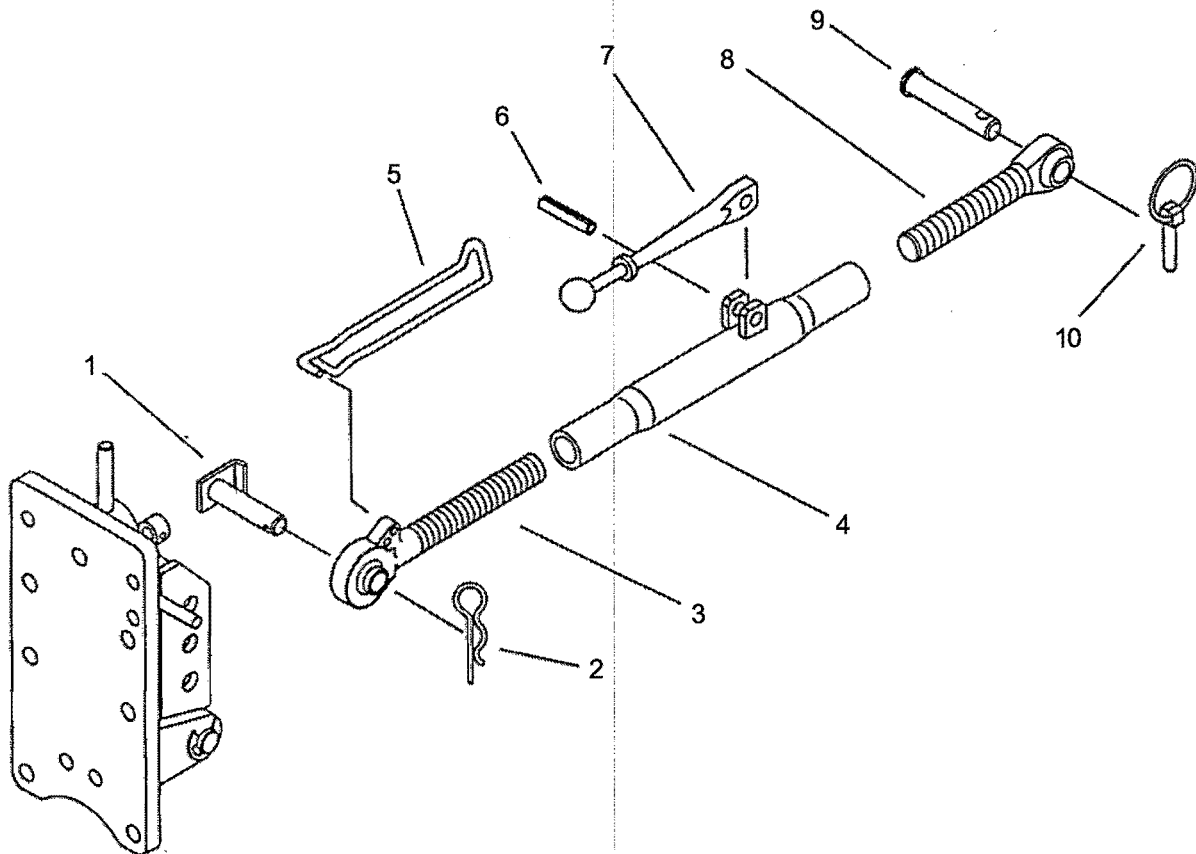

ALL MODELS

ITEM No.	LONG No.	VENDOR No.	DESCRIPTION	QTY.
				<i>ALL MODELS</i>
1	LG1326	A1896189	Pin, Upper Link (F)	1
2	LG1991	3A1970091	Pin, Snap	1
3-8	LG3849	A1896436	Upper Link Assy 458-720 (CAT2)	1
3	LG3850	A1896307	End, Upper Link (F) (M27x3)	1
4	LG3851	A1896308	Turn Buckle (M27x3)	1
5	LG3852	A1896281	Spring, Upper Link	1
6	LG3853	S446132812	Pin, Spring	1
7	LG3854	A05133116	Grip, Upper Link	1
8	LG3855	A1896163	End, Upper Link (R) (M27x3)	1
-	LG4094	A05104093	End, Upper Link-CAT1	1
9	LG3856	A00822483	Pin, Upper Link (R) CAT2	1
10	LG1320	3A1896081	Pin, Link	1

UPPER LINK