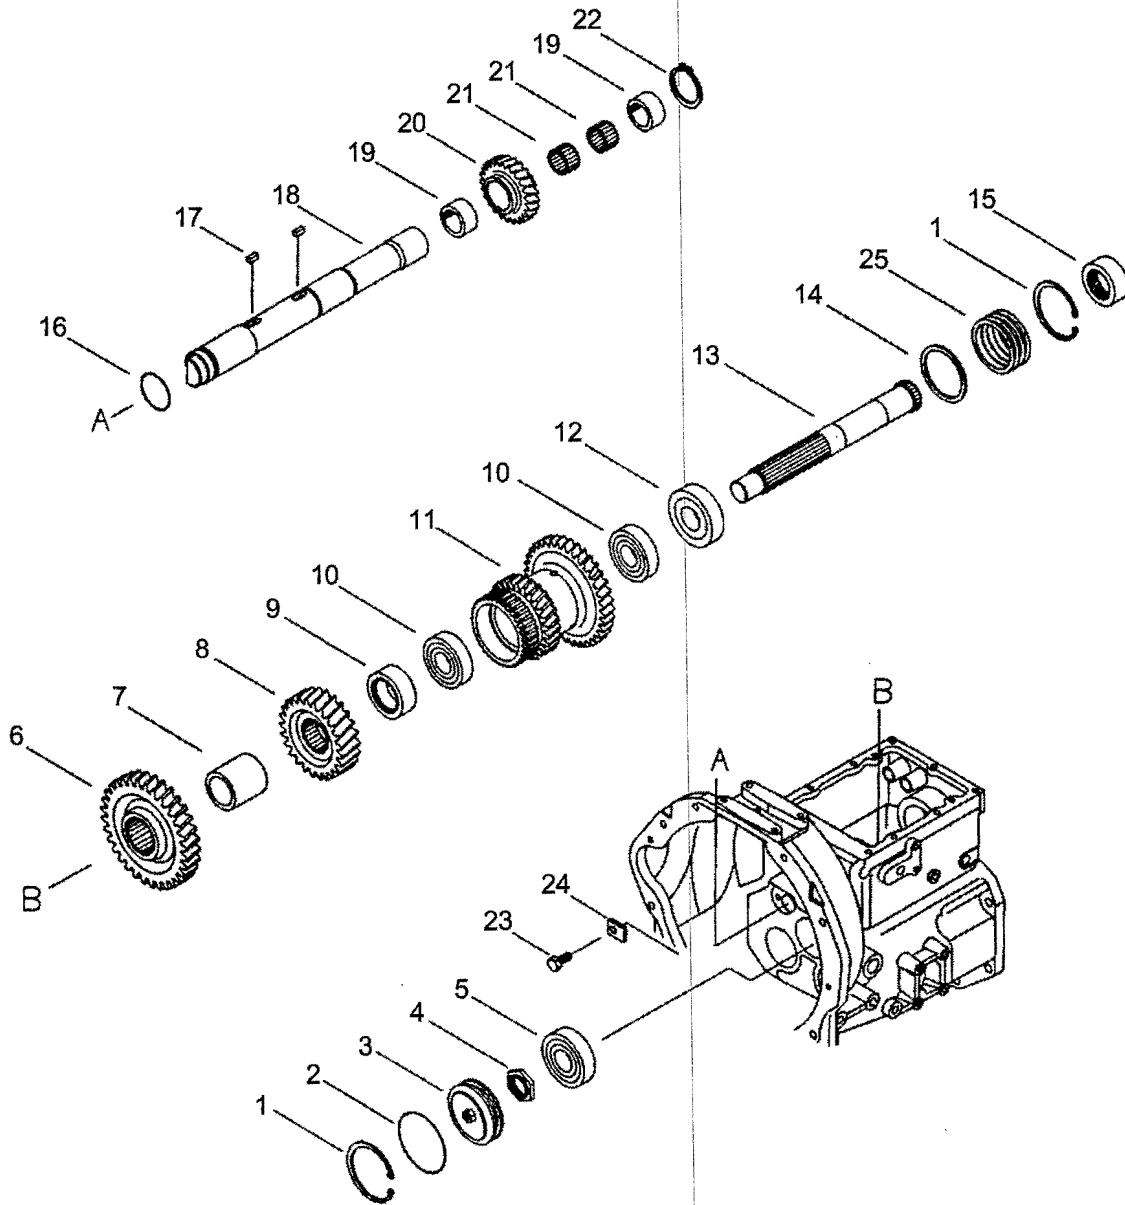

470DTC/530DTC/550DTC

<i>ITEM No</i>	<i>LONG No.</i>	<i>VENDOR No.</i>	<i>DESCRIPTION</i>	<i>QTY.</i> <i>470/530/550DTC</i>	
1	N660257-S		Ring, Snap (M72)	2	2
2	LG1296	S801062010	O-Ring (P) (P62) (M62x5.7)	1	1
3	LG1023	A1281155	Cap, O-Ring (D72)	1	1
4	LG1785	A1281034	Nut, Lock (M25-1.5)	1	1
5	LG1723	A0863050	Bearing, Ball 6305 (M25x62x17)	1	1
6	LG2137	A1281454	Gear, F/DRVN (32T,L)	-	1
-	LG2138	A1281455	Gear, F/DRVN (35T,L)	1	-
7	LG1468	A1281463	Spacer (M42x30x44)	1	1
8	LG1123	A1281453	Gear, R/DRVN (25T,L)	1	1
9	LG1469	A1281464	Spacer (M42x30x22.5)	1	1
10	LG1738	A1285084	Bearing, Taper 32006XJ (M55x30x17)	2	2
11	LG2157	A1283196	Gear Assy, PTO DRVN	1	-
12	LG3551	A0863060	Bearing, Ball (6306) (M72x30x19)	1	1
13	LG2141	A1281459	Shaft, Counter Shu.	1	1
14	LG1051	3A1281015	Collar (M72x60x2.3)	1	1
15	LG1453	A1281223	Sleeve	1	1
16	LG1290	S80124010	O-Ring P24 (M24x3.5)	1	1
17	500357		Key, Sunk Par (M6x6x16)	2	2
18	LG1412	A1281476	Shaft, B/Idle	1	1
19	LG3529	A1281205	Washer, Thrust (M42x28x22)	2	2
20	LG2139	A1281456	Gear, Rear Idle	1	1
21	LG1709	A1281186	Bearing, Neele (M33x28x17)	2	2
22	LG3530	S810028001	Ring, Snap (M28x1.5)	1	1
23	LG1862	S154102033	Bolt, Hex w/Washer (M10-1.25x20)	1	1
24	LG1501	A1280052	Stopper, B/Idle Shaft	1	1
25	LG1239	A0870501	Shim (M71x56x0.15)	1	1
-	LG1240	A0870502	Shim (M71x56x0.2)	1	1
-	LG1241	A0870505	Shim (M71x56x0.5)	1	1
-	LG1242	A0870508	Shim (M72x60x1.0)	1	1