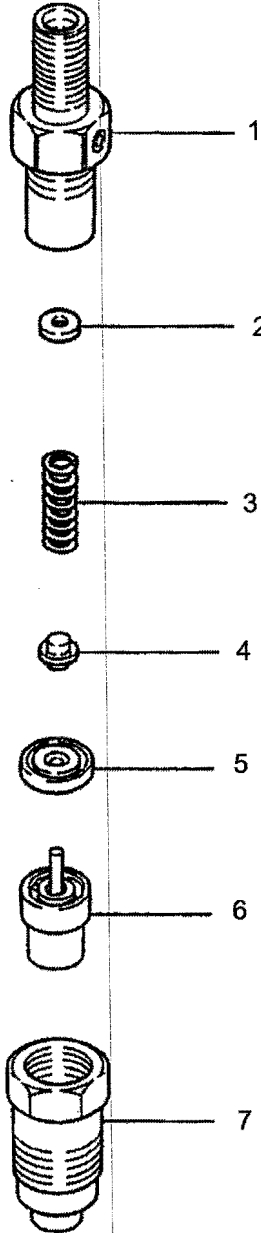

NOTES

530 DTC/550/550 DTC

SECTION 10

FUEL SYSTEM

 **Long Agribusiness**

COMMON SENSE SOLUTION

530 DTC/550/550 DTC

ITEM No.	LONG No.	VENDOR No.	DESCRIPTION	QTY.	
				550	530/550 DTC
1	LG2694	MD068353	Nut	4	4
2	LG2693	MD68355	Gasket, Fuel Return	4	4
3	LG2692	MD070717	Gasket, Holder	4	4
4	LG1637	32A61-22100	Pipe, Injection No. 1	1	1
5	LG1638	32A61-22200	Pipe, Injection No. 2	1	1
6	LG1639	32A61-22300	Pipe, Injection No. 3	1	1
7	LG1640	32A61-12400	Pipe, Injection No. 4	1	1
8	LG1818	F1805-08016	Bolt, w/Washer	1	1
9	LG1561	MM430703	Clamp (A)	3	3
10	LG1562	MM430614	Clamp (B)	3	3
11	LG1829	F1825-06025	Bolt, w/Washer	3	3
12	LG3905	F1805-06020	Bolt, w/Washer	1	1
13	LG1635	32A61-04100	Pipe, Fuel Leak Off	1	1
14	LG1636	32A61-03700	Pipe, Fuel	1	1
15	LG1826	F1805-08012	Bolt, w/Washer	1	1
16	LG3906	32C61-09600	Hose, Fuel Feed	1	1
17	LG3907	32C61-09700	Hose, Fuel Feed	1	1
18	LG2973	32B61-03900	Connector	1	1
19	LG2974	32A61-03901	Clamp, Pipe	1	1
20	LG3908	32B61-15900	Stay, Fuel Hose	1	1
21	LG3909	F2882-18000	Clip	2	2
22	LG1615	30661-50802	Joint, Eye	1	1
23	LG1577	32A61-01201	Flange, Inj. Pump	1	1
24	LG1626	06016-13140	O-Ring	1	1
25	LG1593	30661-51300	Gasket	1	1
26	LG1830	F2015-10035	Bolt, w/Washer	4	4
27	LG1819	F1805-08020	Bolt, w/Washer	1	1
28	LG1565	F4440-06300	Connector	1	1
29	LG1643	32A36-30100	Pipe, Oil	1	1
30	LG3910	32A61-00900	Bracket, Inj. Pump	1	1
31	LG1810	F1035-08020	Bolt	1	1
32	LG1835	F2515-08000	Washer, Spring	2	2
33	LG1831	F2300-08000	Nut	1	1
34	LG1654	32A65-02221	Pump Assy, Inj.	1	1
35	LG1621	MM435-94101	Nozzle and Holder Assy	4	4