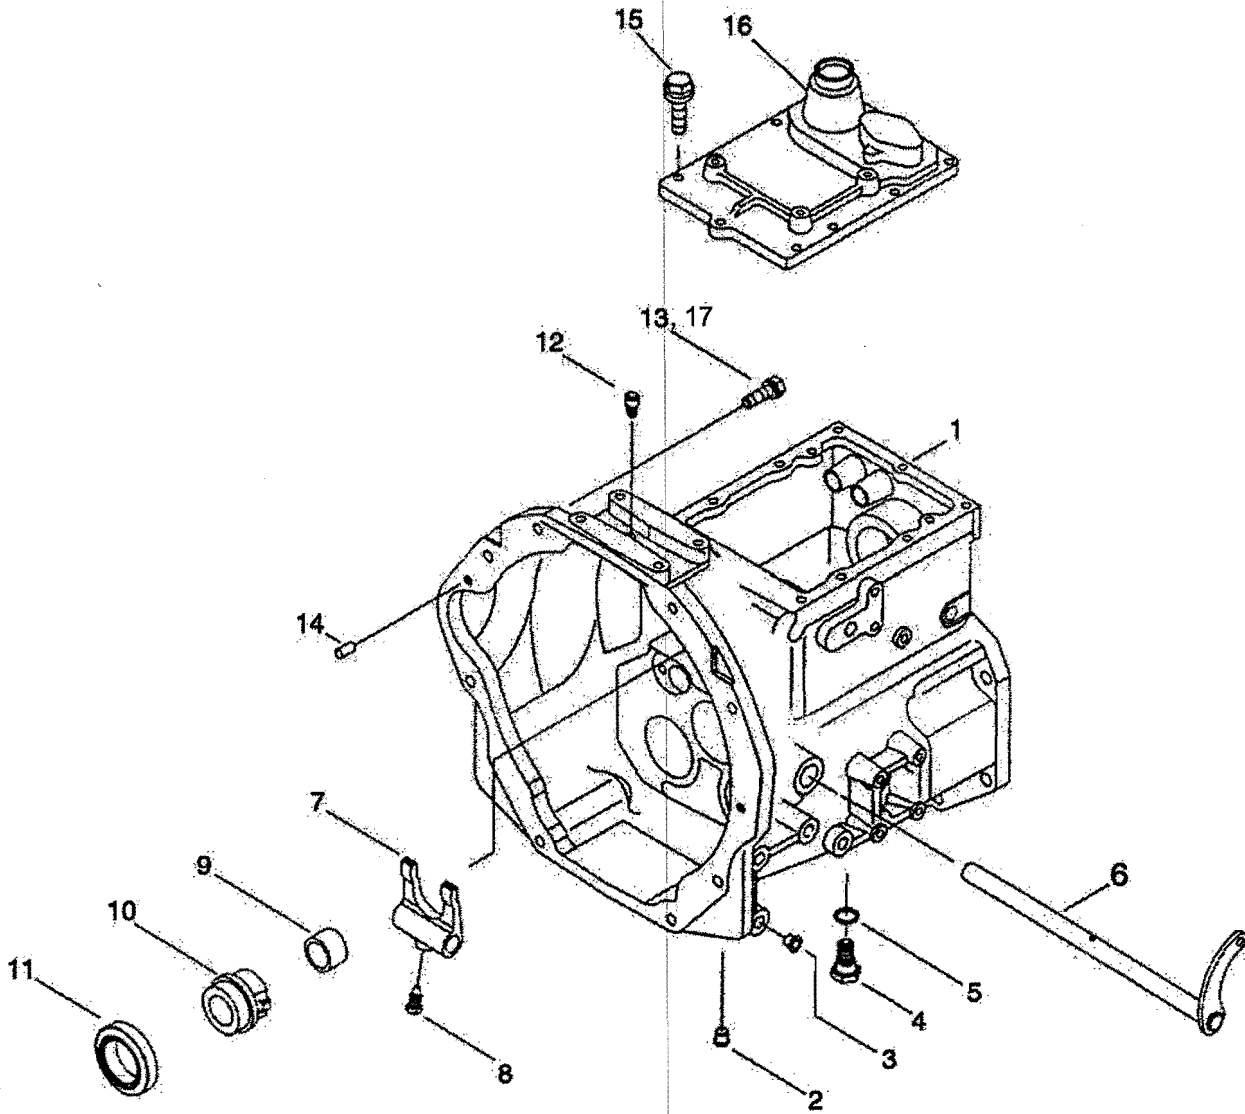

Effective on 410 DTC Tractors from Serial No. J00025 and up.
Effective on 470 DTC Tractors from Serial No. J00065 and up.
Effective on 530 DTC Tractors from Serial No. J00073 and up.

470DTC/530DTC/550DTC

ITEM No	LONG No.	VENDOR No.	DESCRIPTION	QTY.	
				470/530/550DTC	
1	LG3500	A1250108	Housing, Clutch	1	1
2	LG1770	3A1250009	Plug	1	1
3	LG1777	3A1970068	Plug	6	6
4	LG1784	A1280097	Plug, Magnet	1	1
5	LG1395	A10263360	Seal, (M26x20x1)	1	1
6	LG1419	A1260041	Shaft, Clutch Lever	1	1
7	LG1209	A1250073	Lever, Clutch Shift	1	1
8	LG1782	A1250047	Bolt, Locking (M12-1.25)	1	1
9-10	LG3501	A1250095	Hub Assy, Release Bearing	1	1
9	LG1014	A1970236	Bushing	1	1
10	LG1191	A1250071	Hub, Release Bearing	1	1
11	LG1730	A1250056	Bearing, Release (TK655-1BU3) (M55x87.6x21.5)	1	1
12	LG1002	A1250049	Plug, Air Vent	1	1
13	LG1861	S153124533	Bolt, Hex w/Washer (M12-1.75x45)	8	8
14	LG1325	S423102010	Pin, Dowel	2	2
15	LG1864	S154013033	Bolt, Hex w/Washer (M18-12x2)	10	10
16	LG3971	S1293133	Cover, Clutch	1	1
17	LG4193	S153125533	Bolt, Hex w/Washer	2	2

Effective on 410 DTC Tractors from Serial No. J00025 and up.
Effective on 470 DTC Tractors from Serial No. J00065 and up.
Effective on 530 DTC Tractors from Serial No. J00073 and up.