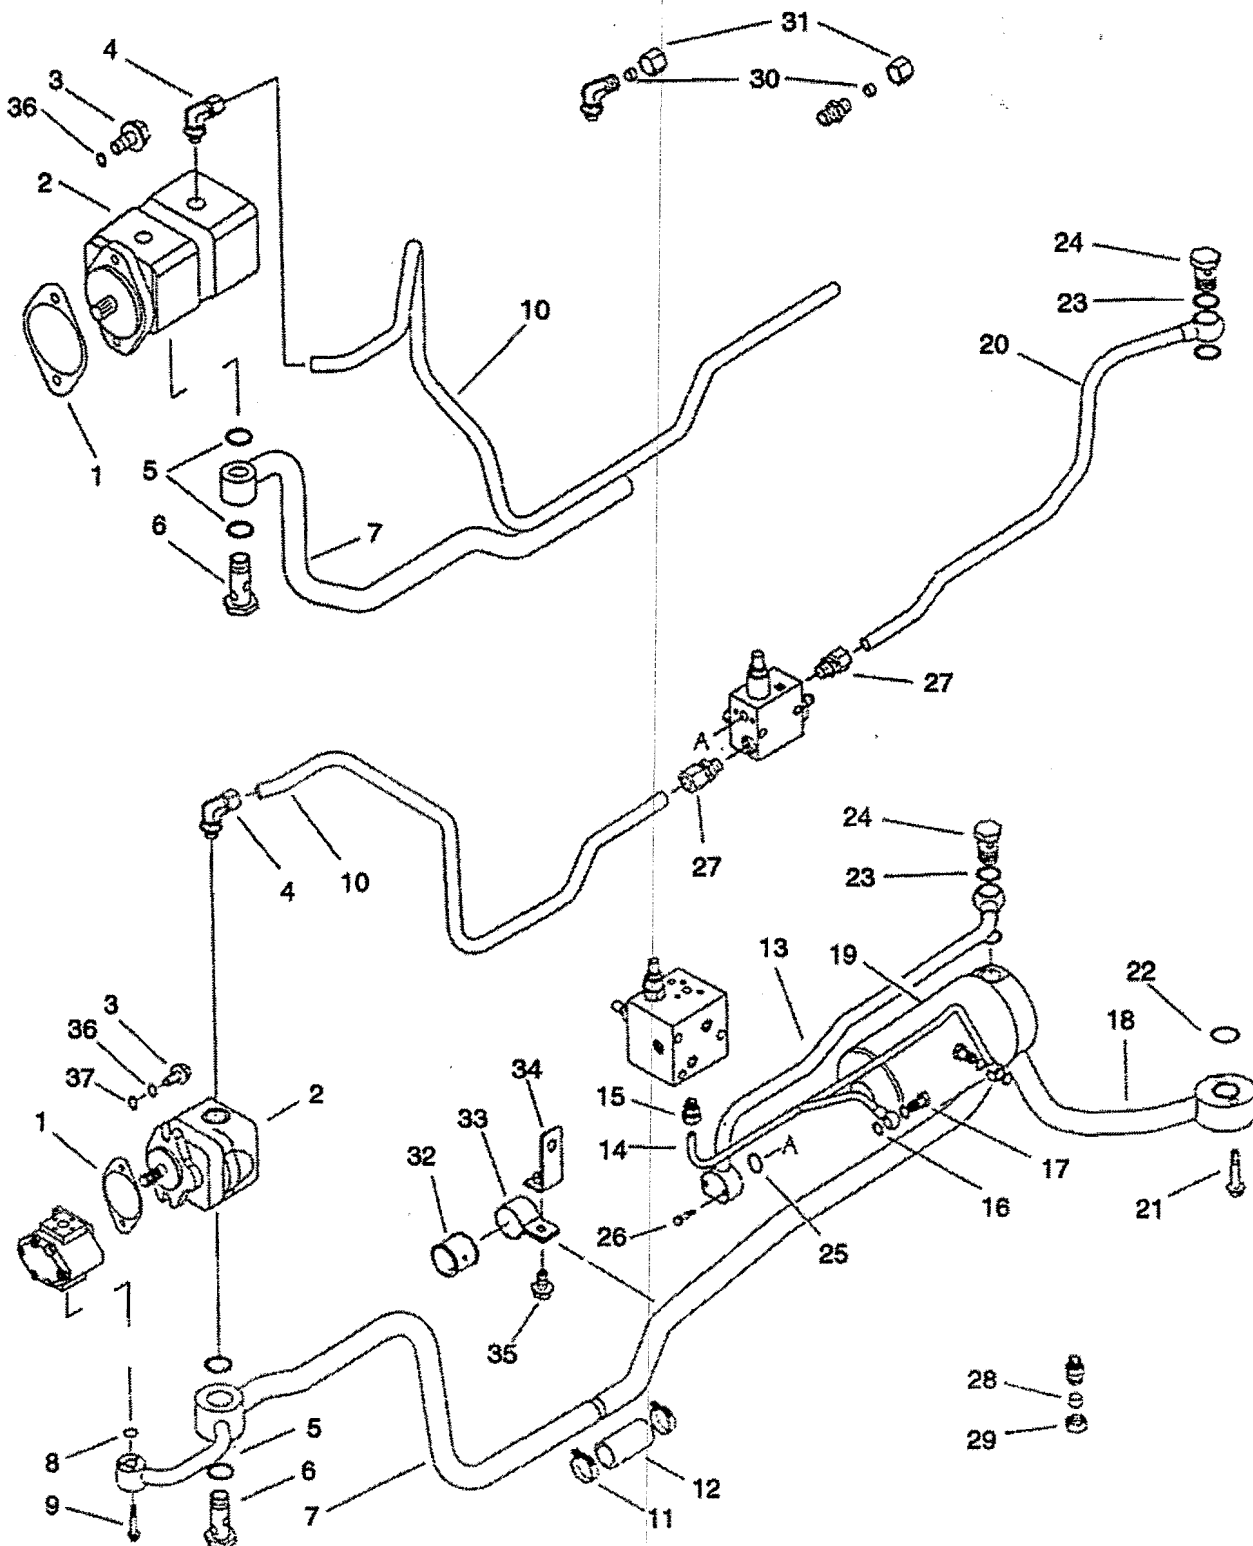

ALL MODELS

Effective on 410 DTC Tractors from Serial No. J00017 and up.
Effective on 450 Tractors from Serial No. J00169 and up.
Effective on 470 DTC Tractors from Serial No. J00065 and up.

ITEM No.	LONG No.	VENDOR No.	ALL MODELS DESCRIPTION	QTY.			
				450	410/450/470	530/550	550
				DTC	DTC	DTC	DTC
1	LG2014	3A1823009	Gasket, Pump	1	1	-	-
-	LG1116	A1823103	Gasket, Pump	-	-	1	1
2	LG2355	A1823123	Pump, HYD 13CC/REV	1	1	-	-
-	LG3757	A1823127	Pump, HYD, (Dual) 8/13.9CC/REV	-	-	1	1
3	LG3758	S10712543	Bolt, Hex (M10-1.25x25)	-	-	2	2
-	LG3759	S107102543	Bolt, Hex (M10-1.25x30)	-	-	2	2
4	LG3760	A1823092	Elbow BOLM15-04G	1	1	1	1
5	LG1807	A1823168	Packing, Copper	2	2	2	2
6	LG1773	3A1823003	Bolt, Union PF 3/4	1	1	1	1
7	LG3761	A1823244	Pipe, F/Suction	1	1	-	-
-	LG3762	A1823221	Pipe, F/Suction	-	-	1	1
8	LG1275	S801018010	O-Ring (D17.8x2.4)	1	1	-	-
9	LG1959	S153064533	Bolt, Hex (M6-1.0x45)	3	3	-	-
10	LG3763	A1823243	Pipe, F/Pressure	1	1	-	-
-	LG3764	A1823222	Pipe, F/Pressure	-	-	1	1
11	LG1046	A1970201G	Clamp, Hose 27-50	2	2	2	2
12	LG1183	A1823059	Hose, Suction	1	1	1	1
13	LG1334	A1823186	Pipe, Drain	1	1	1	1
14	LG1344	A1823155	Pipe, PTO Clutch	1	1	1	1
15	LG1197	A1823163	Joint BOM08-02G	1	1	1	1
16	LG1803	A1823158	Packing, Copper	4	4	4	4
17	LG1802	A1823157	Bolt, Union (M12-1.75)	2	2	2	2
18	LG1346	A1823170	Pipe, R/Suction	1	1	1	1
19	LG1097	A1823132	Filter, HYD	1	1	1	1
20	LG1345	A1823173	Pipe, R/Pressure	1	1	1	1
21	LG1961	S154105533	Bolt, Hex (M10-1.25x55)	2	2	2	2
22	LG1286	S804025010	O-Ring (D24.5x2.0)	1	1	1	1
23	LG4006	A1823252	Seal, Bonded	4	4	4	4
24	LG1804	A1823161	Bolt, Union PF 1/2	2	2	2	2
25	LG1272	S801014010	O-Ring (D13.8x2.4)	1	1	1	1
26	LG1952	S153063533	Bolt, Hex (M6-1.0x35)	2	2	2	2
27	LG1196	A1823144	Joint BOM15-04G	2	2	2	2
28	LG1459	A1823166	Sleeve	1	1	1	1
29	LG1806	A1823167	Nut, Hex	1	1	1	1
30	LG1458	A1823033	Sleeve	3	3	3	3
31	LG1801	A1823034	Nut, Hex	3	3	3	3
32	LG1004	A1823135	Rubber, Clamp	1	1	1	1
33-35	LG1044	A1823185	Clamp Assy	1	1	1	1
33	LG3765	A1823188	Clamp	1	1	1	1
34	LG3766	A1823187	Bracket	1	1	1	1
35	LG1896	S159082533	Bolt, Hex (M8-1.25x25)	1	1	1	1
36	N630174-S8		Washer, Spring	2	2	2	2
37	LG3767	S364100013	Washer, Plain	2	2	-	-