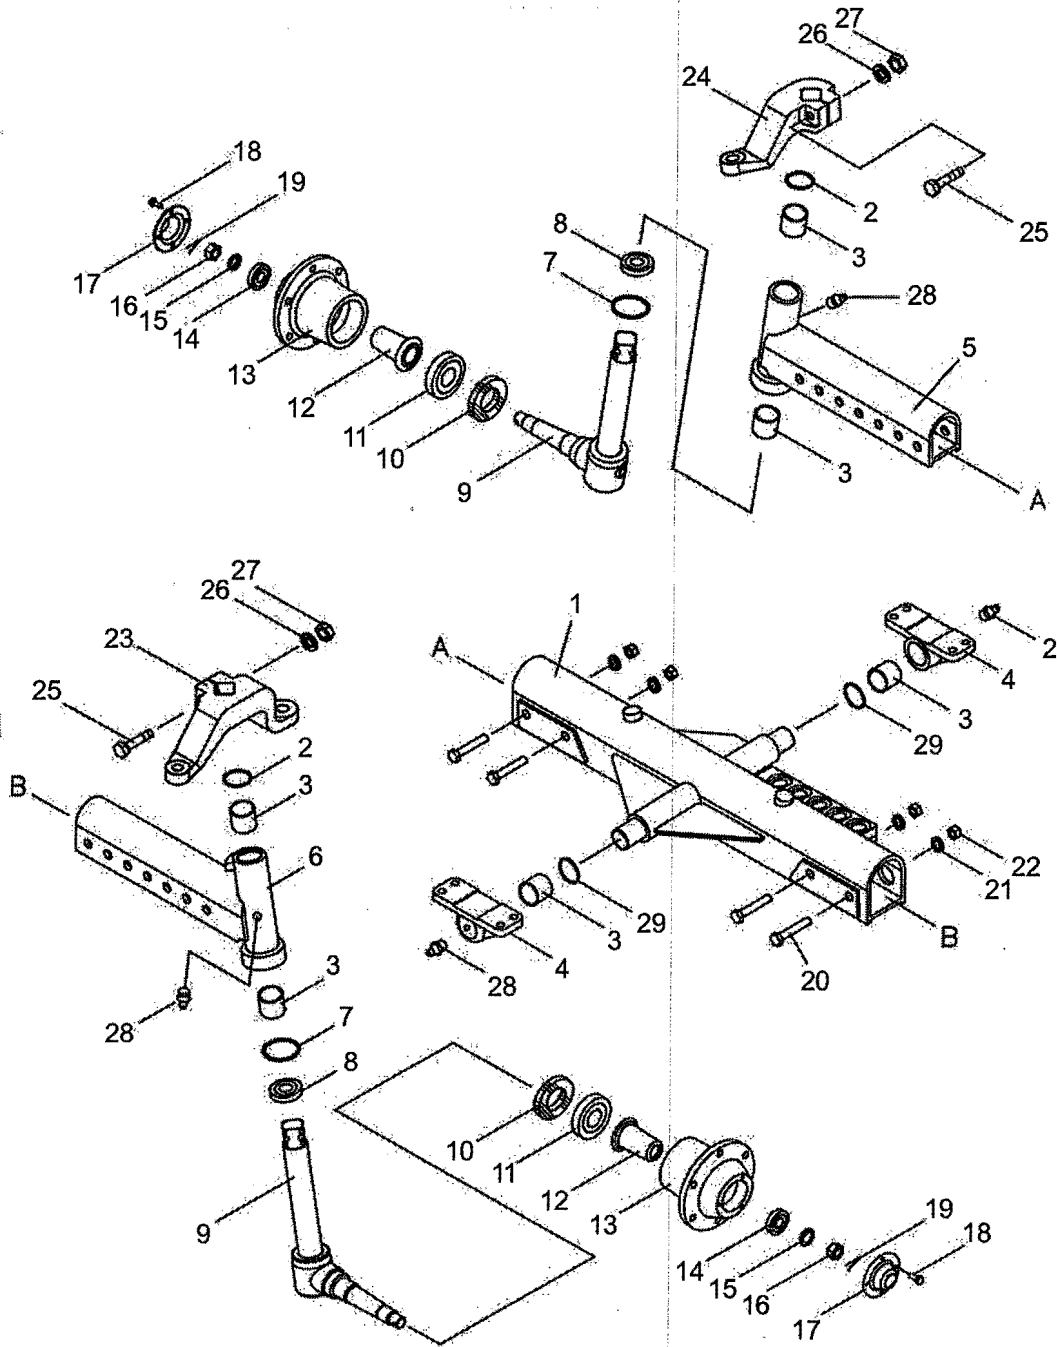

450/550

450/550

ITEM No	LONG No.	VENDOR No.	DESCRIPTION	QTY.
				450/550
1-28	LG4118	A1450028	F/Axle Assy	1
1	LG4119	A1450015	Body, Front Axle	1
2	LG4120	S801040010	O-Ring (P) (M.39.7x.35)	2
3	LG4121	3A1970004	Bushing, DU (D44x40)	6
4	LG4122	A1450011	Bracket, F/Axle	2
5	LG4123	A1400025	End, RH, Front Axle	1
6	LG4124	A1400026	End, LH, Front Axle	1
7	LG4125	A0653075	Seal, Dust (D60xD68x6.5)	2
8	LG1743	3A1970035	Bearing, Thrust	2
9	LG4126	A1450016	Knuckle Assy	2
10	LG4127	A1450014	Seal, Oil	2
11	LG2050	A0863070	Bearing, Ball (6307)	2
12	LG4128	A1450009	Spacer, Bearing	2
13	LG4129	A1450019	Hub, Front Wheel	2
14	LG4130	A0863050H	Bearing, Ball (6305HL)	2
15	N630073-S8		Washer, PL (M20)	2
16	LG4131	S328200043	Nut, Hex. Slot (M20x1.5)	2
17	LG4132	A1450027	Cover, Wheel Hub	2
18	LG4133	S153061233	Bolt, Hex. w/Washer (M6x1.0x12)	8
19	N642591-S8		Pin, Split (M4.0x40)	2
20	LG4134	S103161243	Bolt, Hex. (M16x1.5x120)	4
21	N630176-S8		Washer, Spr. (M16)	4
22	500394		Nut, Hex. (M16)	4
23	LG4135	A1450030	Arm, Steering (LH)	1
24	LG4136	A1450031	Arm, Steering (RH)	1
25	LG4158	S109127562	Bolt, Hex. (M12x1.25x65)	2
26	N630175-S8		Washer, Spr. (M12)	2
27	LG4159	S305120063	Nut, Hex. (M12x1.25)	2
28	LG4138	A0730048	Nipple, Grease	4
29	LG4139	A0653069	Seal, Dust (D40xD48x6.5)	2