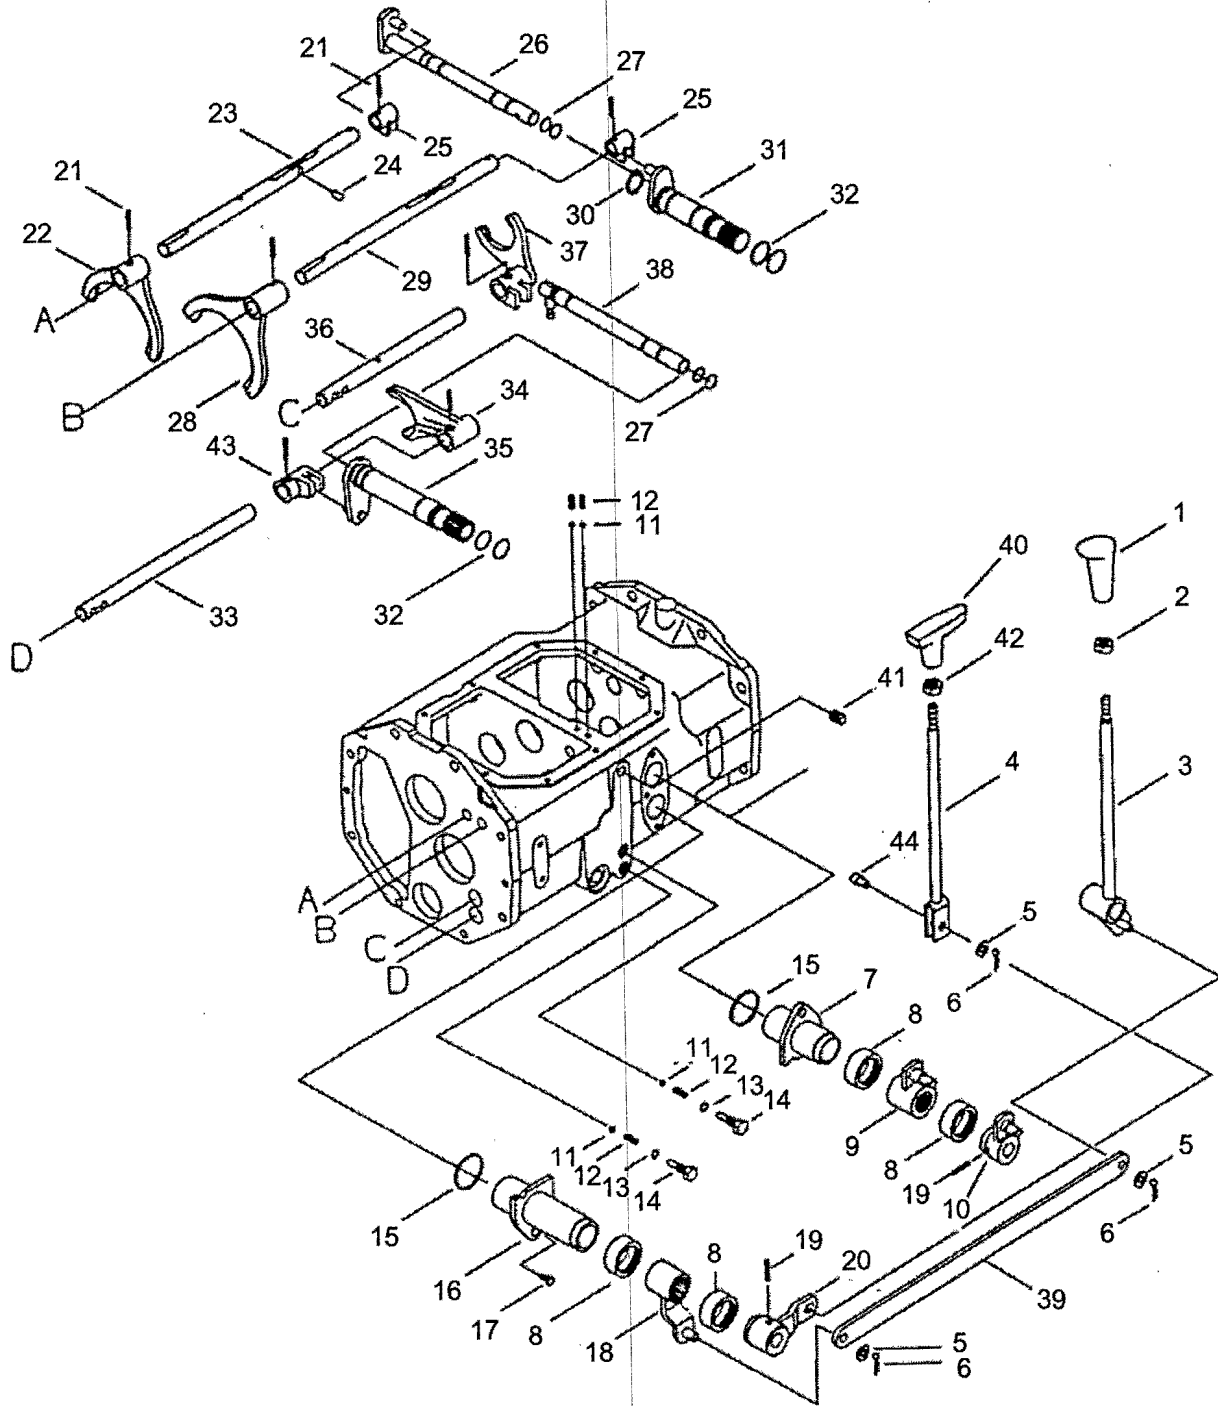

470DTC/530DTC/550DTC

<i>ITEM No</i>	<i>LONG No.</i>	<i>VENDOR No.</i>	<i>DESCRIPTION</i>	<i>QTY.</i>	
				<i>470/530/550DTC</i>	
41	LG1775	3A1970052	Plug, Taper PT 3/8	1	1
42	N620013-S8		Nut, Hex (M8-1.25)	1	1
43	LG1686	A1291120	Adapter, 4WD	1	1
44	LG1317	S427102013	Pin, Head B-TY (M14x10x20)	1	1