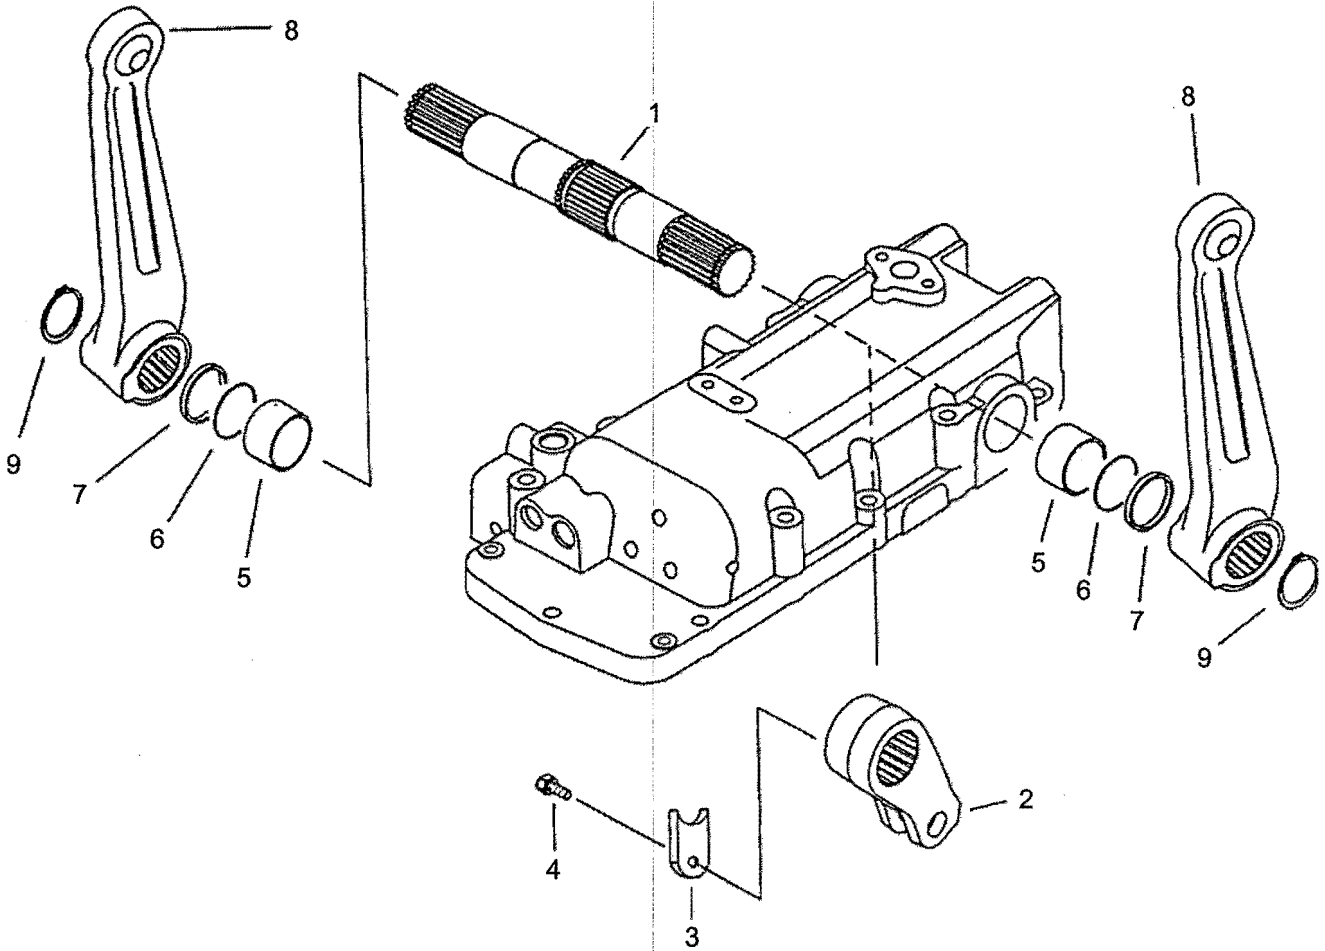

ALL MODELS

ITEM No.	LONG No.	VENDOR No.	DESCRIPTION	QTY.
				ALL MODELS
1	LG1426	A1821030	Shaft, Hydraulic	1
2	LG1704	A1821029	Arm, Power	1
3	LG1359	A1826094	Plate, Lock	1
4	LG1860	S153081633	Bolt, Hex (M8-1.25x16)	1
5	LG1009	3A1821005	Bushing (M45x50x30)	2
6	LG1279	S802045010	O-Ring (D44.4x3.1)	2
7	LG1052	3A1821004	Collar	2
8	LG1221	A1821026	Lift Arm Assy	2
9	N661232-S		Ring, Snap (M42)	2