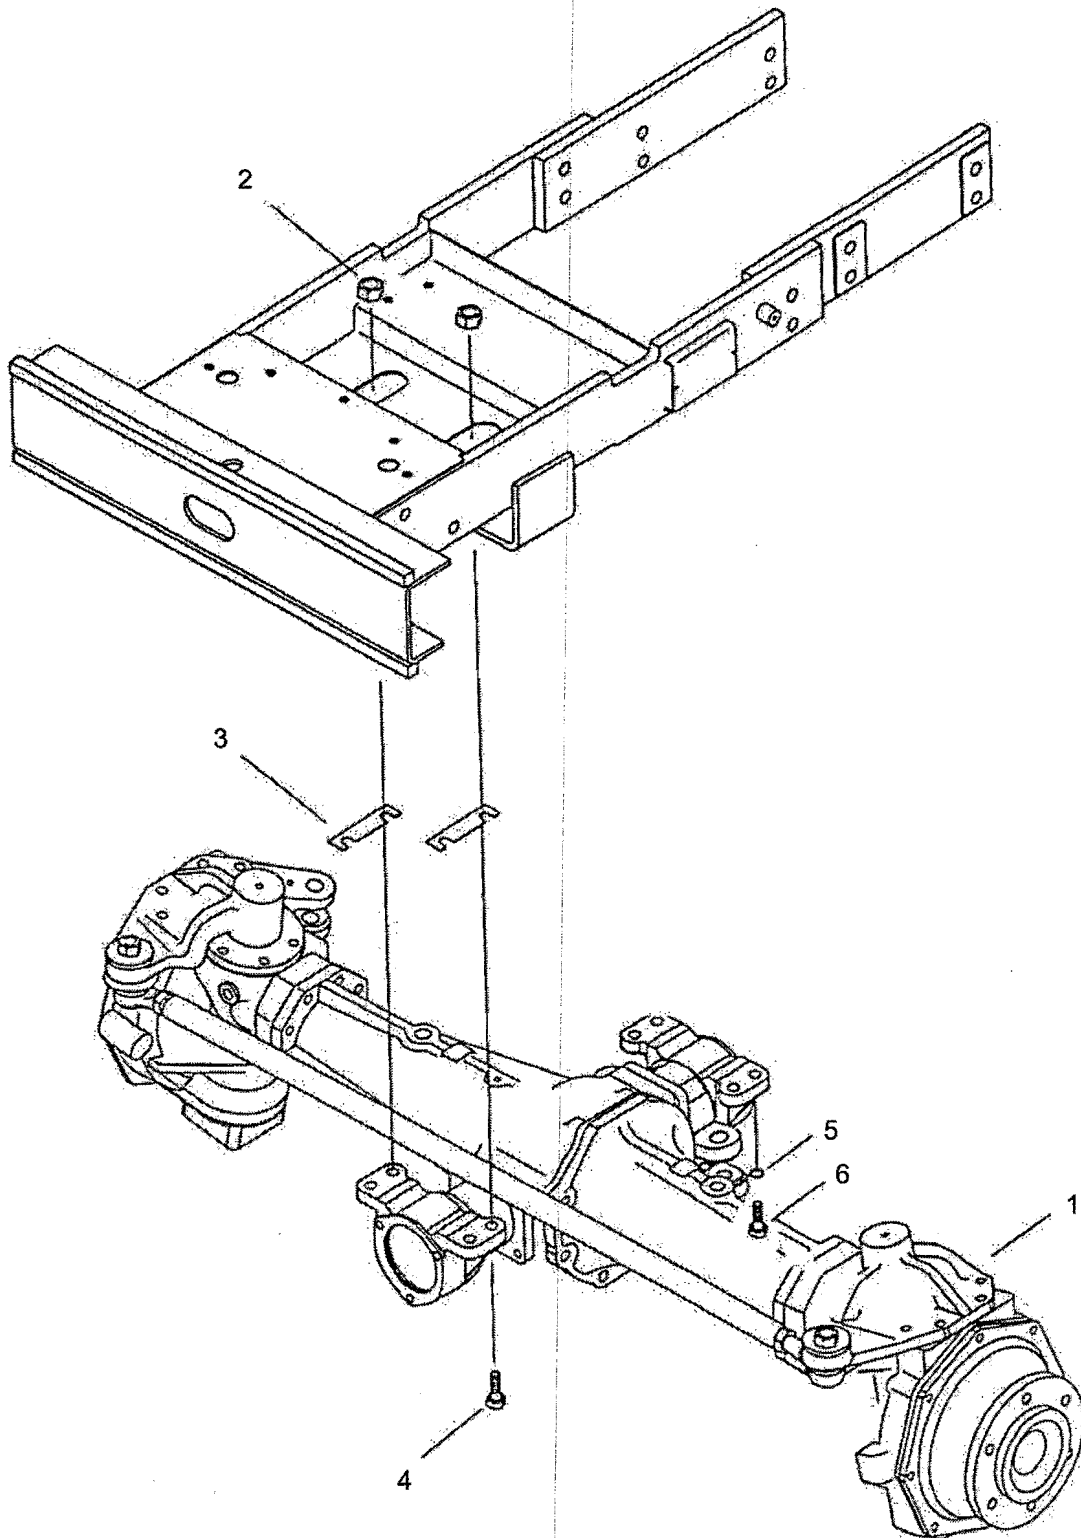

FRONT AXLE ASSEMBLY 6 HOLE AXLE - 4WD

410DTC/450DTC/470DTC/530DTC/550DTC

ITEM No	LONG No.	VENDOR No.	DESCRIPTION	QTY.	
				410/450DTC 470DTC	530DTC/550DTC
1	LG3657	A1400109	Front Axle Assy	1	-
-	LG3658	A1400108	Front Axle Assy	-	1
2	LG3660	A1210060	Nut, Lock (M12-1.25)	4	4
3	LG3661	A1400087	Linner, F/Axle	AR	AR
-	LG3662	A1400088	Linner, F/Axle	AR	AR
-	LG3663	A1400090	Linner, F/Axle	AR	AR
4	LG2422	S154124533	Bolt, Hex Small (M12-1.25x45)	4	4
5	N630175-S8		Washer, Spring (M12)	4	4
6	500235		Bolt, Hex Small (M12-1.75x35)	4	4