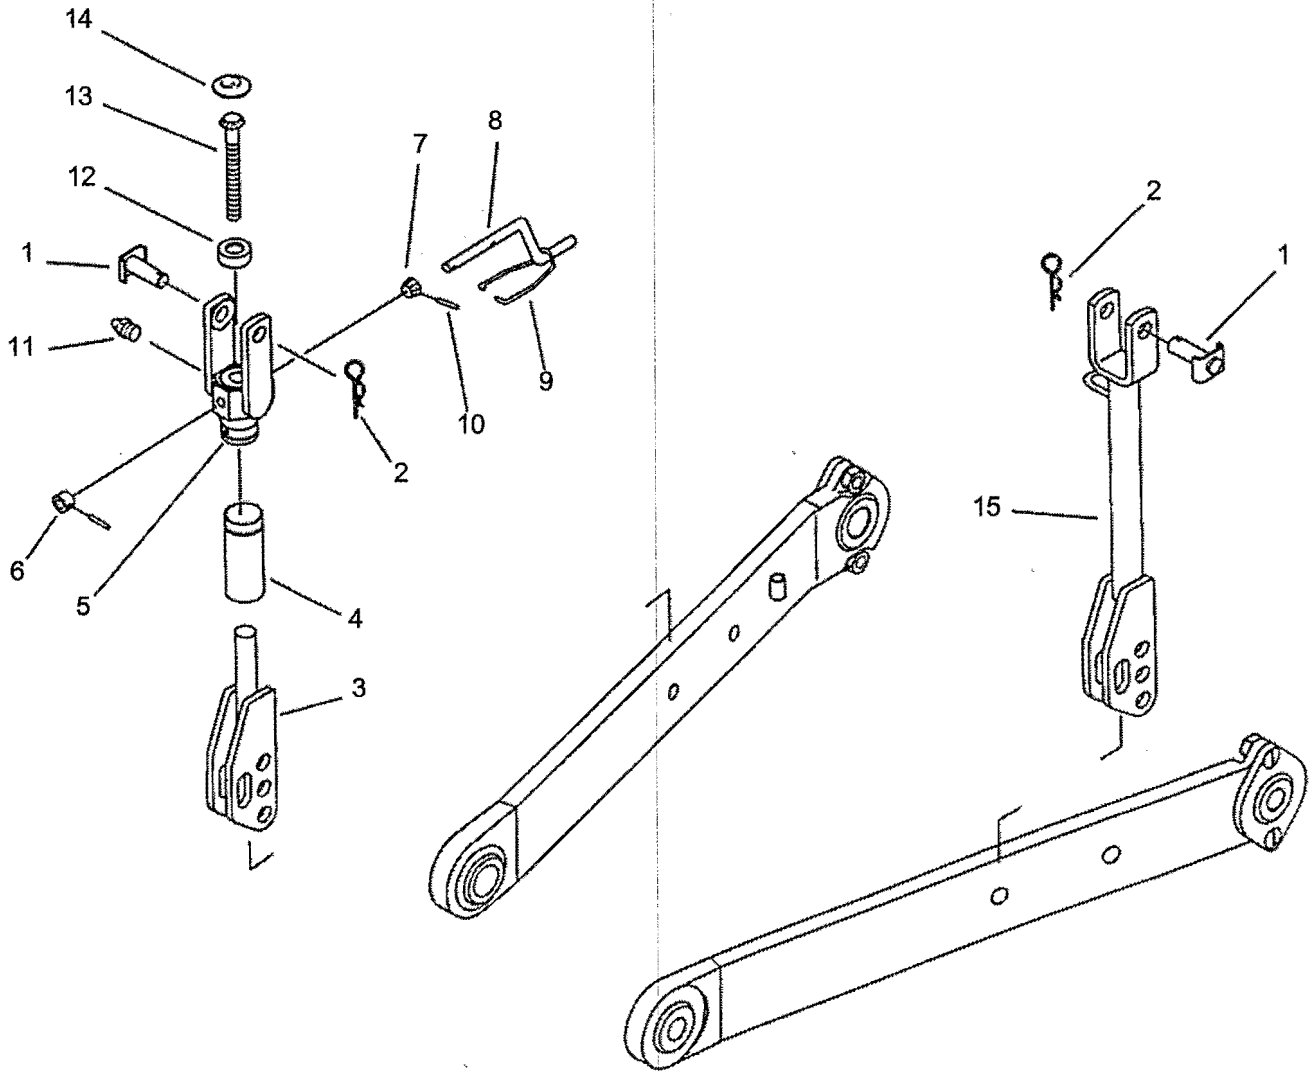

NOTES

ALL MODELS

SECTION 21

THREE POINT HITCH

 **Long Agribusiness**

COMMON SENSE SOLUTION

ALL MODELS

ITEM No.	LONG No.	VENDOR No.	DESCRIPTION	QTY.
				ALL MODELS
1-15	LG1752	A1828029	Bracket Assy	1
1	LG3783	1A1828005	Bracket	1
2	LG1972	S814015003	Ring, Snap	2
3	LG3784	3A1828010	Stopper	1
4	LG3404	3A1828014	Coller	1
5	LG1962	S155082533	Bolt, w/Washer (M8-1.00x25)	1
6	LG3405	3A1828021	Spring, Leaf	1
7	LG3406	3A1828022	Spring, Leaf	1
8	LG3407	3A1828023	Plate	2
9	LG3408	3A1828024	Plate, Lock	1
10	500351		Bolt, Hex (M14-1.5x45)	2
11	LG3785	3A1828030	Bracket, Upper Link	1
12	LG1973	S103167043	Bolt, Plain (M16-1.5x70)	1
13	N630072-S8		Washer, Plain	1
14	500394		Nut, Hex (M16-1.5)	1
15	LG1974	3A1828025	Pin	1
16	LG4087	A1896473	Bolt, Hex (M14-2.00x40)	6
17	N630187-S8		Washer, Spring (M14)	6