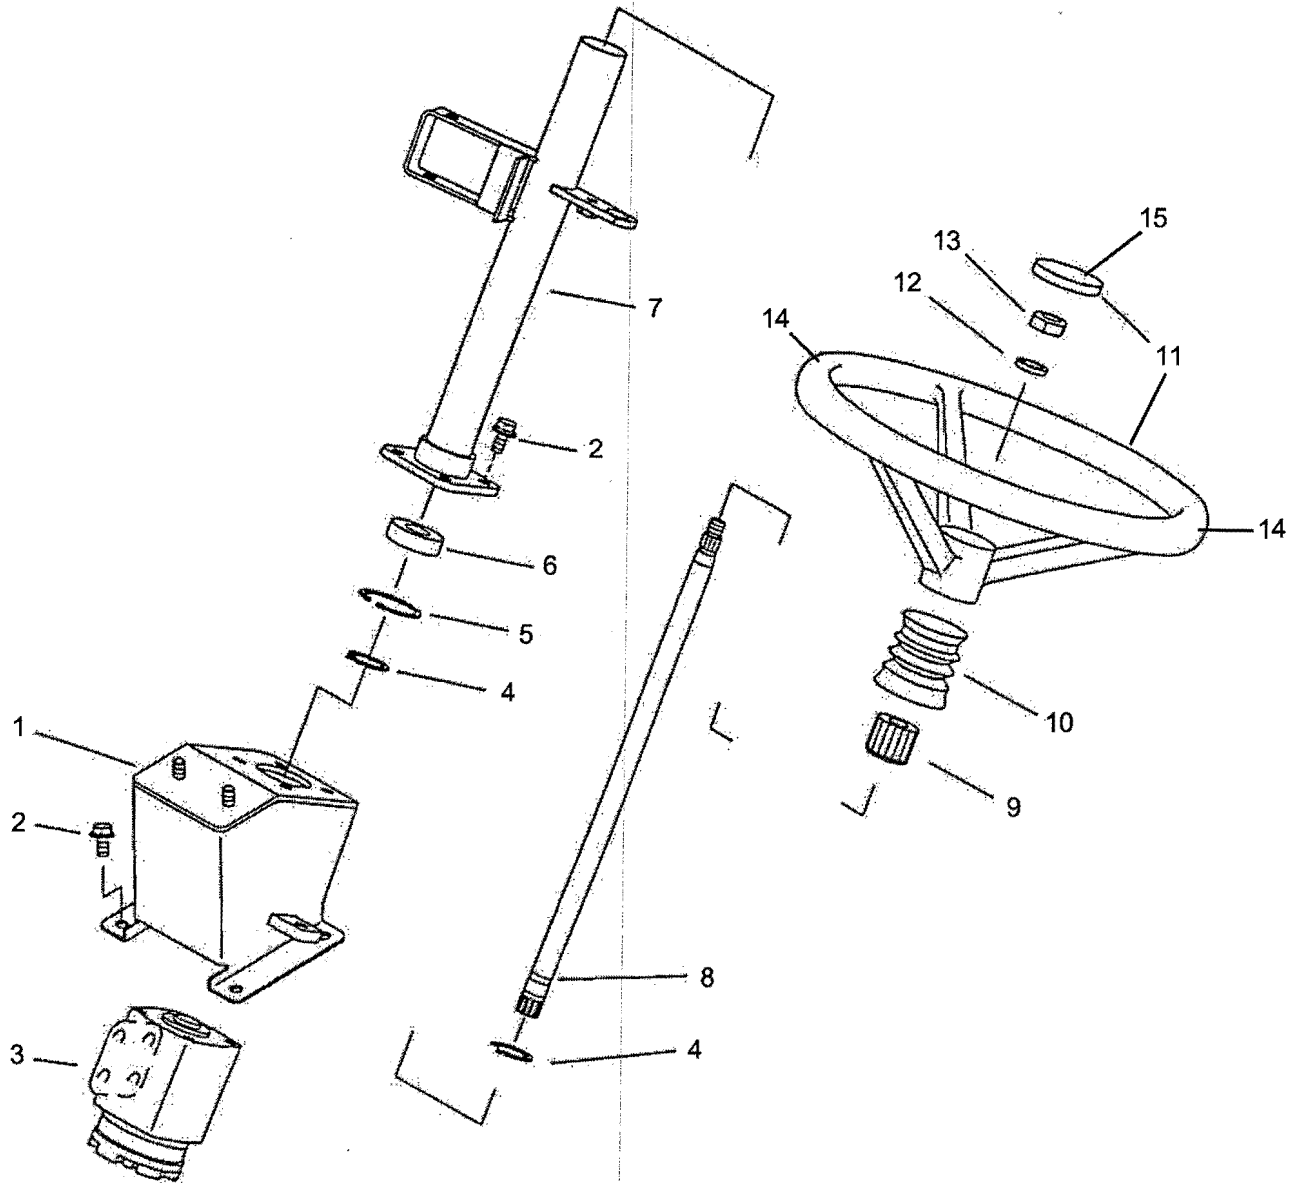

ALL MODELS

ITEM No.	LONG No.	VENDOR No.	DESCRIPTION	QTY.
				ALL MODELS
1	LG3995	A1630329	Support, Steering	1
2	LG1862	S154102033	Bolt, Hex (M10-1.25x25)	7
3	LG3709	A1630285	Steering Unit 80CC/REV	1
4-9	LG1504	A1630132	Str, Column Assy	1
4	N661216-S		Ring, Snap (M20)	2
5	LG3363	S811042001	Ring, Snap(C)H	1
6	LG3364	A1970233	Bearing 6004DD (M20x42x12)	1
7	LG3710	A1630151	Column, Steering (ID42)	1
8	LG3711	A1630152	Shaft, Steering	1
9	LG1405	A1630153	Seal, Steering	1
10	LG1082	A1630127	Cover, Rubber	1
11	LG4076	A1630359	Cap, Steering Wheel	1
-	LG4162	A5002130	Padded Steering Wheel Assy.	1
12	N630187-S8		Washer, Spr (M14)	1
13	500327		Nut, Hex (M14-1.5)	1
14	LG4075	A1630358	Steering Wheel	1
-	LG4160	A5001458	Steering Wheel - Padded	1
-	LG4161	A5000583	Cap, Padded Steering Wheel	1
-	LG3518	A1980437	Logo - Cap, Padded Wheel	1
15	LG4076	A1630359	Cap, Steering Wheel	1