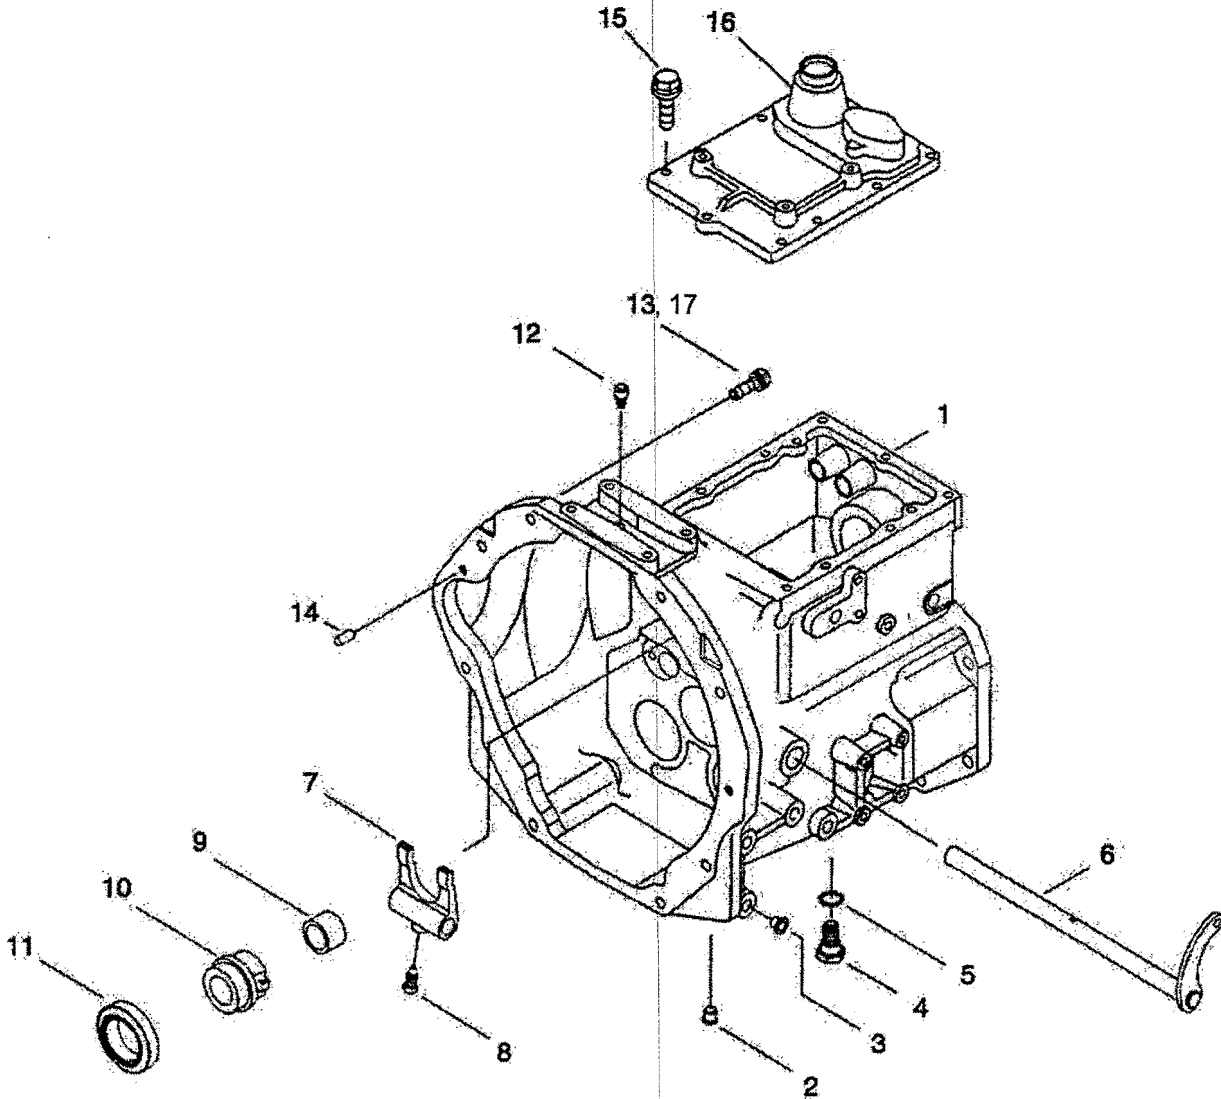

**Effective on 450 Tractors from Serial No. J00169 and up.
Effective on 550 Tractors from Serial No. J00144 and up.**

450/550

<i>ITEM No</i>	<i>LONG No.</i>	<i>VENDOR No.</i>	<i>DESCRIPTION</i>	<i>QTY.</i> 450/550
1	LG3500	A1250108	Housing, Clutch	1
2	LG1770	3A1250009	Plug	1
3	LG1777	3A1970068	Plug	6
4	LG1771	3A1250013	Plug, Magnet	1
5	LG1395	A10263360	Seal, (M26x20x1)	1
6	LG1419	A1260041	Shaft, Clutch Lever	1
7	LG1209	A1250073	Lever, Clutch Shift	1
8	LG1782	A1250047	Bolt, Locking (M12-1.25)	1
9-10	LG3501	A1250095	Hub Assy, Release Bearing	1
9	LG1014	A1970236	Bushing	1
10	LG1191	A1250071	Hub, Release Bearing	1
11	LG1730	A1250056	Bearing, Release (TK55-1BU3) (M55x87.6x21.5)	1
12	LG1002	A1250049	Plug, Air Vent	1
13	LG1861	S153124533	Bolt, Hex w/Washer (M12-1.75x45)	8
14	LG1325	S423102010	Pin, Dowel	2
15	LG1864	S154013033	Bolt, Hex w/Washer (M18-12x2)	10
16	LG3971	A1293133	Cover, Clutch	1
17	LG4193	S15125533	Bolt, Hex w/Washer	2