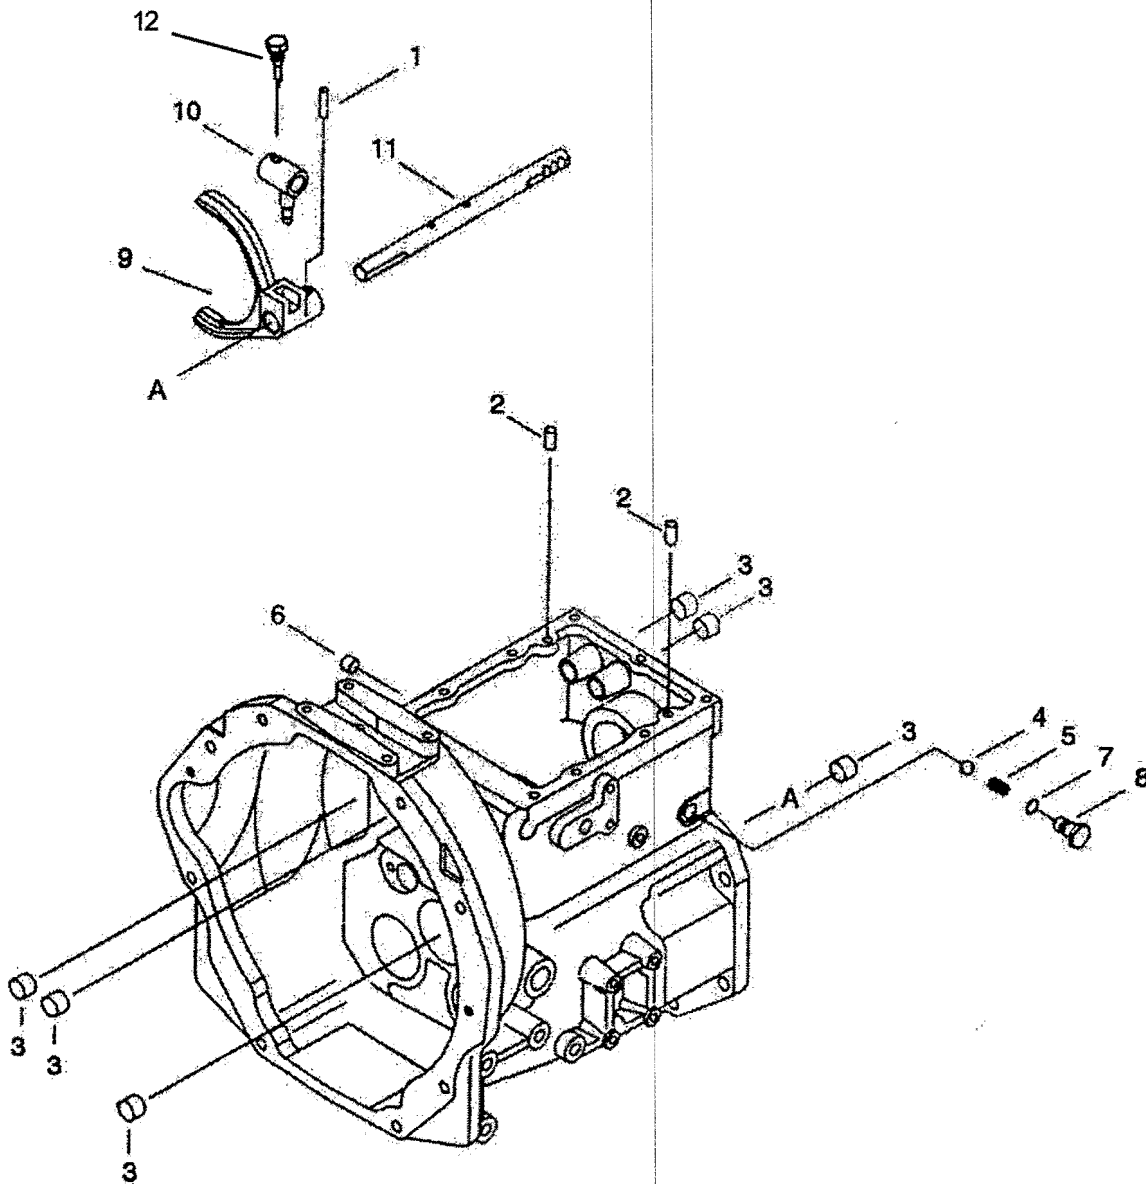

**Effective on 450 DTC Tractors from Serial No. J00017 and up.
Effective on 450 Tractors from Serial No. J00169 and up.
Effective on 470 DTC Tractors from Serial No. J00065 and up.
Effective on 530 DTC Tractors from Serial No. J00057 and up.
Effective on 550 DTC Tractors from Serial No. J00145 and up.**

All Models

<i>ITEM No</i>	<i>LONG No.</i>	<i>VENDOR No.</i>	<i>DESCRIPTION</i>	<i>QTY.</i> <i>ALL MODELS</i>
1	N646663-S8		Pin, Spring W-TY (M6x25)	1
2	LG1325	S423102010	Pin, Dowel	2
3	LG1026	3A1290009	Cap, Rail	6
4	LG1707	A20063390	Ball, Shift Fork	1
5	LG1489	3A1290011	Spring	1
6	LG1770	3A1250009	Plug	1
7	LG1274	S801015010	O-Ring (P15) (M15x2.4)	1
8	LG1793	A1291119	Bolt, F-R Shift	1
9	LG2212	A1291171	Fork, F-R	1
10	LG4186	A1291181	Arm, Inner F-R	1
11	LG2213	A1291172	Rail, F-R	1
12	LG1782	A1250047	Bolt, Locking (M12x1.25)	1

Effective on 410 DTC Tractors from Serial No. J00018 and up.
Effective on 450 Tractors from Serial No. J00170 and up.
Effective on 470 DTC Tractors from Serial No. J00066 and up.
Effective on 530 DTC Tractors from Serial No. J00058 and up.
Effective on 550 Tractors from Serial No. J00146 and up.