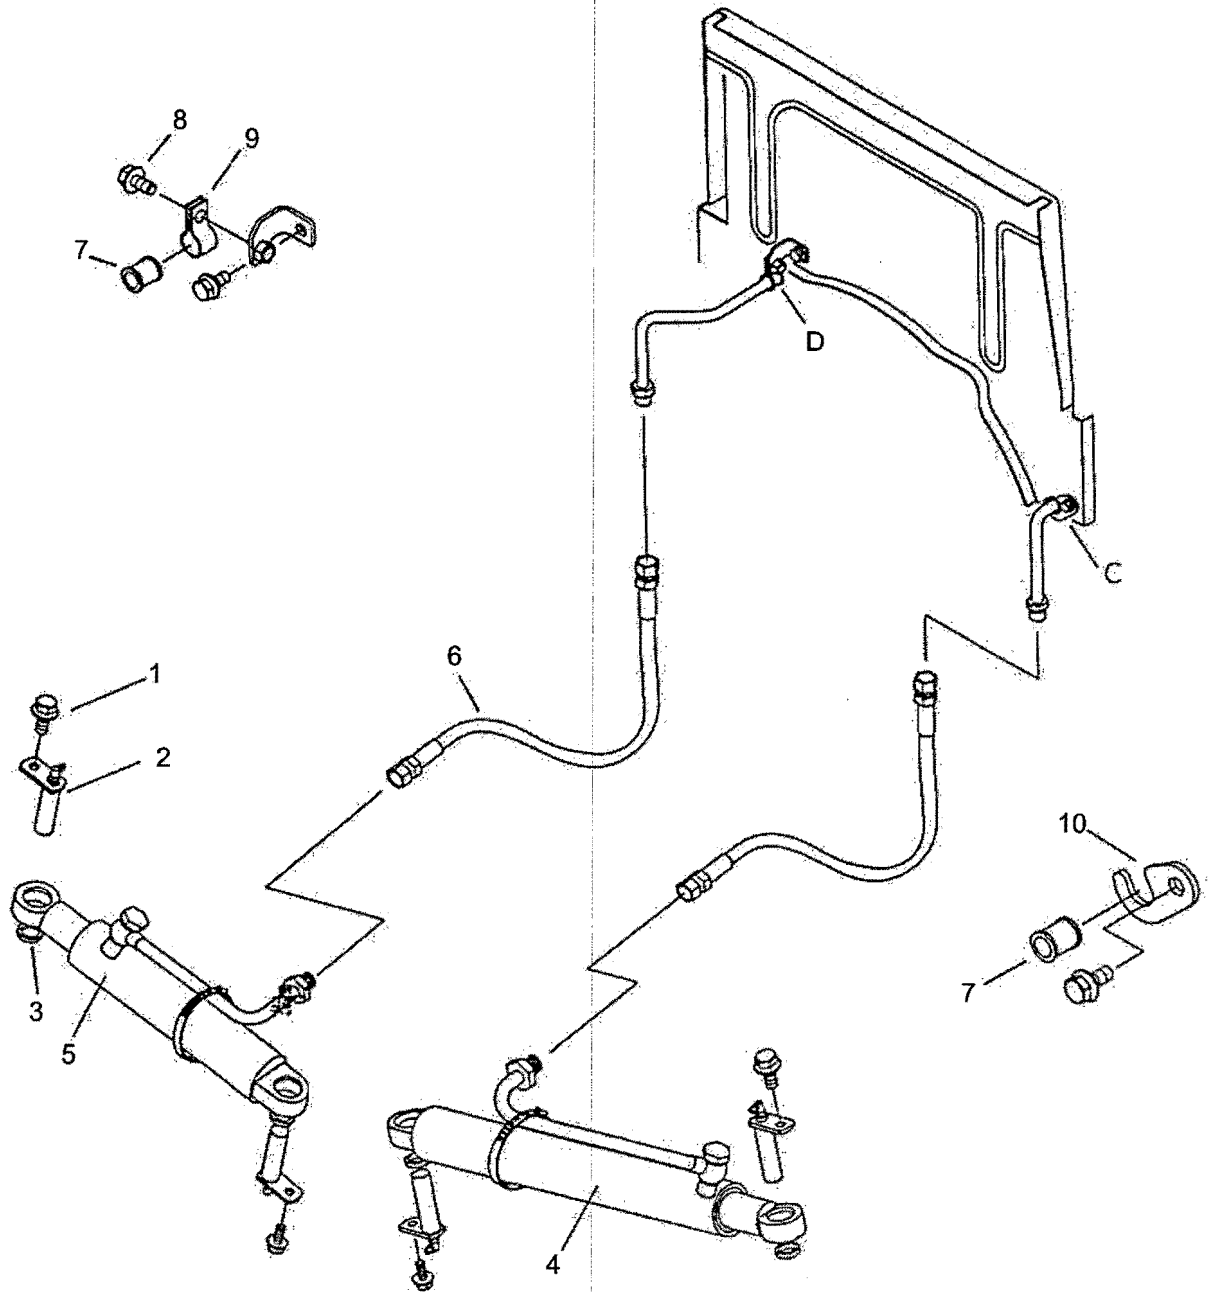

410 DTC/450 DTC/470 DTC/530 DTC/550 DTC

ITEM No.	LONG No.	VENDOR No.	DESCRIPTION	QTY.	
				410/450 DTC	470/530/550 DTC
1	LG1862	S154102033	Bolt, Hex (M10-1.25x20)	4	4
2	LG1314	A1630327	Pin, Steering	4	4
3	LG1475	A1630135	Spacer	4	4
4	LG3690	A1630275	Cylinder Assy (L)	1	-
-	LG3691	A1630267	Cylinder Assy (L)	-	1
5	LG3693	A1630276	Cylinder Assy (R)	1	-
-	LG3694	A163268	Cylinder Assy (R)	-	1
6	LG3696	A1630279	Hose, P/Steering HYD	2	2
7	LG3697	A1630239	Rubber, Clamp	2	2
8	LG1962	S155082533	Bolt, Hex (M8-1.25x25)	1	1
9	LG3698	A1630238	Clamp	1	1
10	LG1178	A1630240	Hook, Str. Pipe	1	1