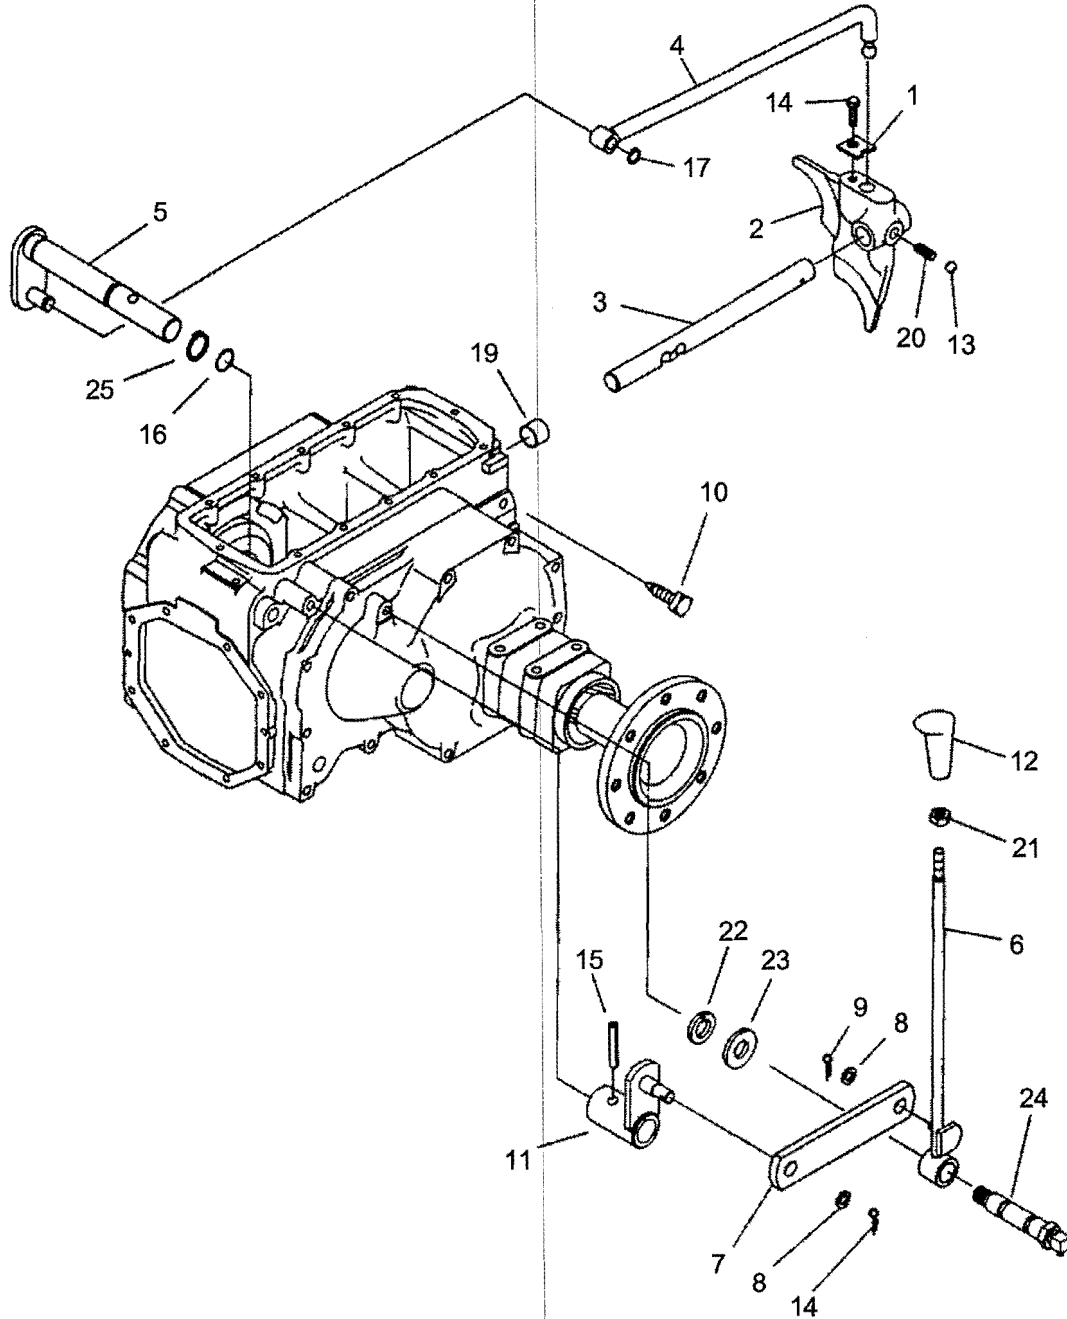

RANGE SELECTOR LEVER - 2 WHEEL DRIVE

450/550

<i>ITEM No</i>	<i>LONG No.</i>	<i>VENDOR No.</i>	<i>DESCRIPTION</i>	<i>QTY.</i> 450/550
1	LG1175	A1292020	Holder, Shaft Link	1
2	LG1107	A1292086	Fork, Sub T/M	1
3	LG1376	A1292112	Rail, Sub T/M	1
4	LG1391	A1292088	Rod, Sub T/M	1
5	LG1219	A1292089	Lever, Sub T/M Inner	1
6	LG4117	A1292143	Hand Lever, Sub T/M	1
7	LG1259	A1292094	Link, Sub T/M	1
8	N630069-S8		Washer, Plain (M10)	2
9	LG1871	S443100013	Pin, Snap (M8x32)	2
10	LG1794	A1292091	Bolt, Self Lock (M10-1.25)	1
11	LG1701	A1292102	Arm, Outer Sub T/M	1
12	LG3562	A1970252	Grip, Change	1
13	LG1707	A20063390	Ball, Shift Fork (M11/32)	1
14	LG1860	S153081633	Bolt, Hex (M8-1.25x16)	1
15	500360		Pin, Spring (M8.6x32)	1
16	LG1293	S801016010	O-Ring P16 (M16x2.4)	1
17	N661206-S		Ring, Snap (M10)	1
18	N661216-S		Ring, Snap (M20)	1
19	LG1026	3A1290009	Cap, Rail	1
20	LG1489	3A1290011	Spring	1
21	LG1868	S314100013	Nut, Hex (M10-1.25)	1
22	LG3563	S361200013	Washer, Spring (M33.8x20.2x5)	1
23	N630073-S8		Washer, Plain (M20)	1
24	LG1427	A1293083	Shaft, Lever	1
25	N661212-S		Ring, Snap	1