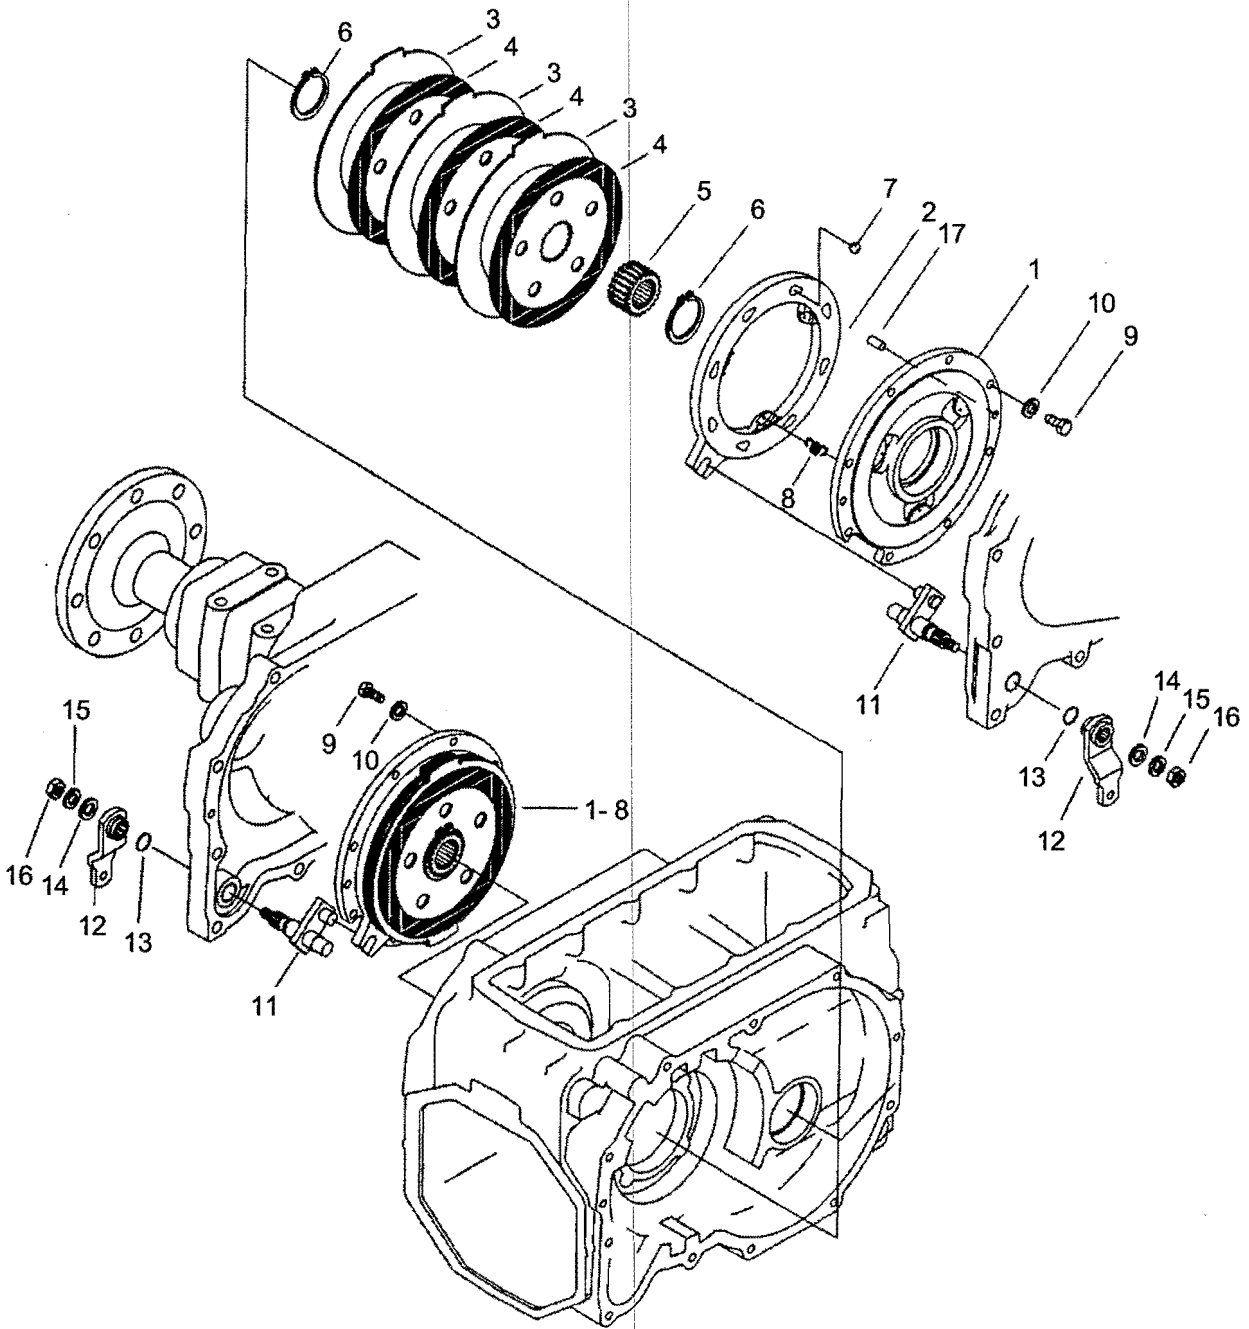

All Models

ITEM No	LONG No.	VENDOR No.	DESCRIPTION	QTY. ALL MODELS
1-8	LG1757	A1650069	Brake Assy (LH)	1
-	LG1758	A1650070	Brake Assy (RH)	1
1	LG1351	A1653082	Plate, Ball (LH)	1
-	LG1352	A1653083	Plate, Ball (RH)	1
2	LG1353	A1653054	Plate, Cam (LH)	1
-	LG1354	A1653055	Plate, Cam (RH)	1
3	LG1361	A1653065	Plate, Pressure	6
4	LG1090	A1653063	Disc, Paper	6
5	LG1749	A1653057	Boss, Spline	2
6	N661242-S		Ring, Snap (M58)	4
7	LG2009	3A1653007	Ball, Steel	16
8	LG2010	3A1653010	Spring	6
9	LG3647	S107103043	Bolt, Hex Small (M10-1.25x30)	8
10	N630174-S8		Washer, Spr 1-TY (M10)	8
11	LG1696	A1653058	Arm, Brake Inner	2
12	LG1208	A1670101	Lever, Brake Outer	2
13	LG1294	S801021010	O-Ring (P) (M21x2.4)	2
14	LG3716	S364120053	Washer, Pln F-Rd. (M24x13x2.5)	2
15	N630175-S8		Washer, Spr. 1-TY (M12)	2
16	500197		Nut, Hex S. 2-TY (M12-1.25)	2
17	LG1325	S423102010	Pin, Dowel	4