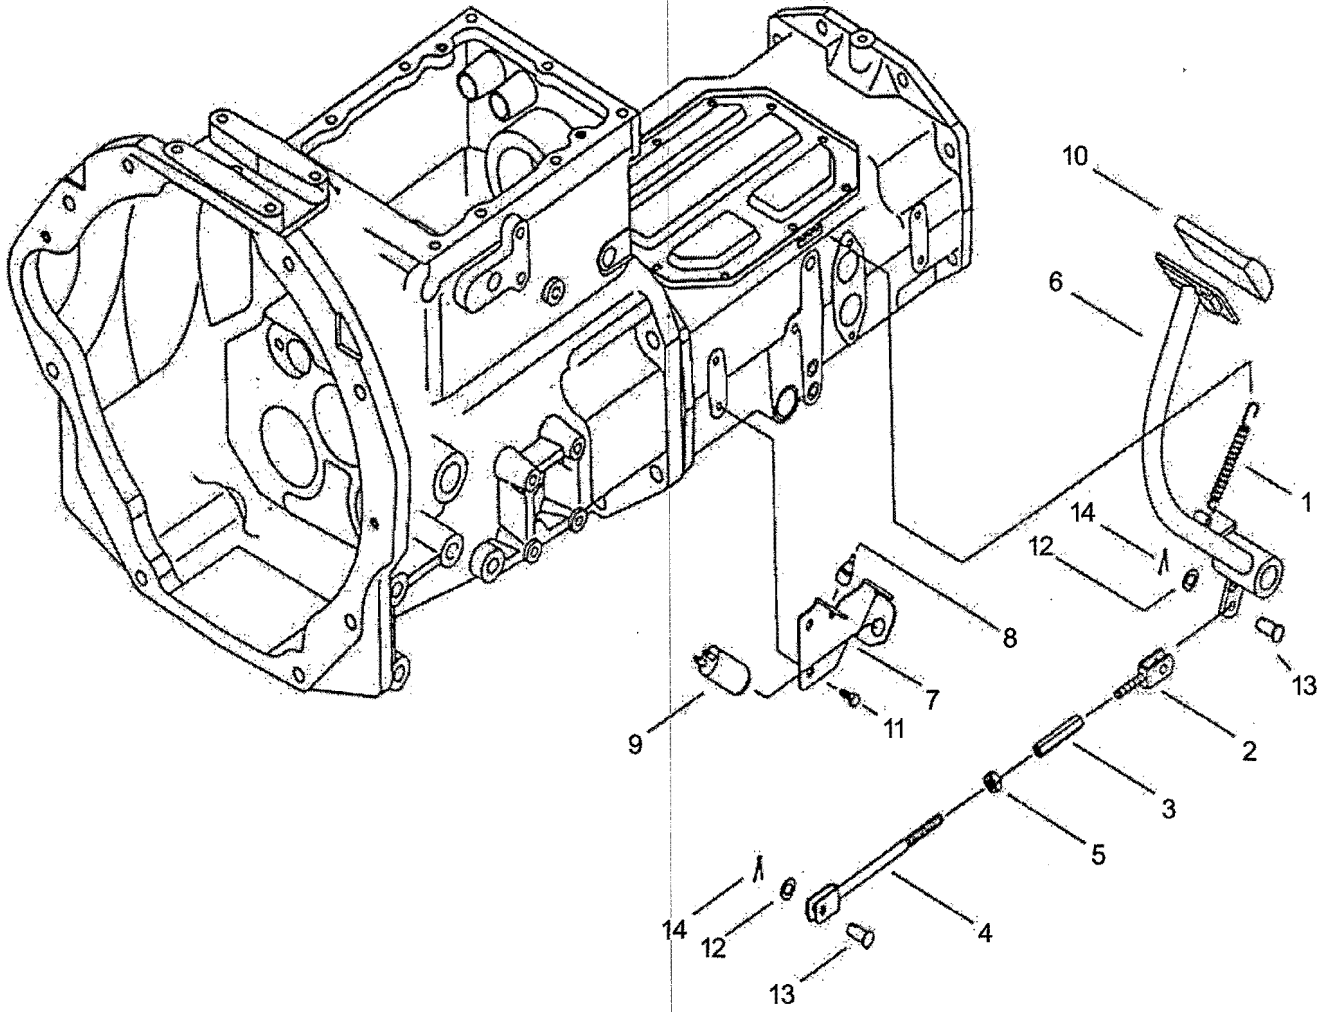

All Models

ITEM No	LONG No.	VENDOR No.	DESCRIPTION	QTY. ALL MODELS
1	LG1487	3A1260005	Spring	1
2-5	LG1251	A1260040	Link Assy, Clutch	1
2	LG3502	A1260025	Link (A)	1
3	LG3311	A1260027	Joint	1
4	LG3503	A1260039	Link (B)	1
5	LG3504	S310100013	Nut, Hex (M10-1.25)	1
6	LG1309	A1260049	Pedal, Clutch	1
7-9	LG1751	A1260057	Bracket Assy, Clutch Pedal	1
7	LG3505	A1260050	Bracket	1
8	LG3506	A1670143	Cushion Pedal	1
9	LG2330	A1750174	Switch Assy	1
10	LG1304	A1670084	Pad, Pedal	1
11	LG1862	S154102033	Bolt, Hex w/Washer (M10-1.25x20)	2
12	N630069-S8		Washer, Plain S-RD. (M10)	2
13	LG1317	S427102013	Pin, Head B-TY	2
14	N642565-S8		Pin, Split (M3.2x20)	2