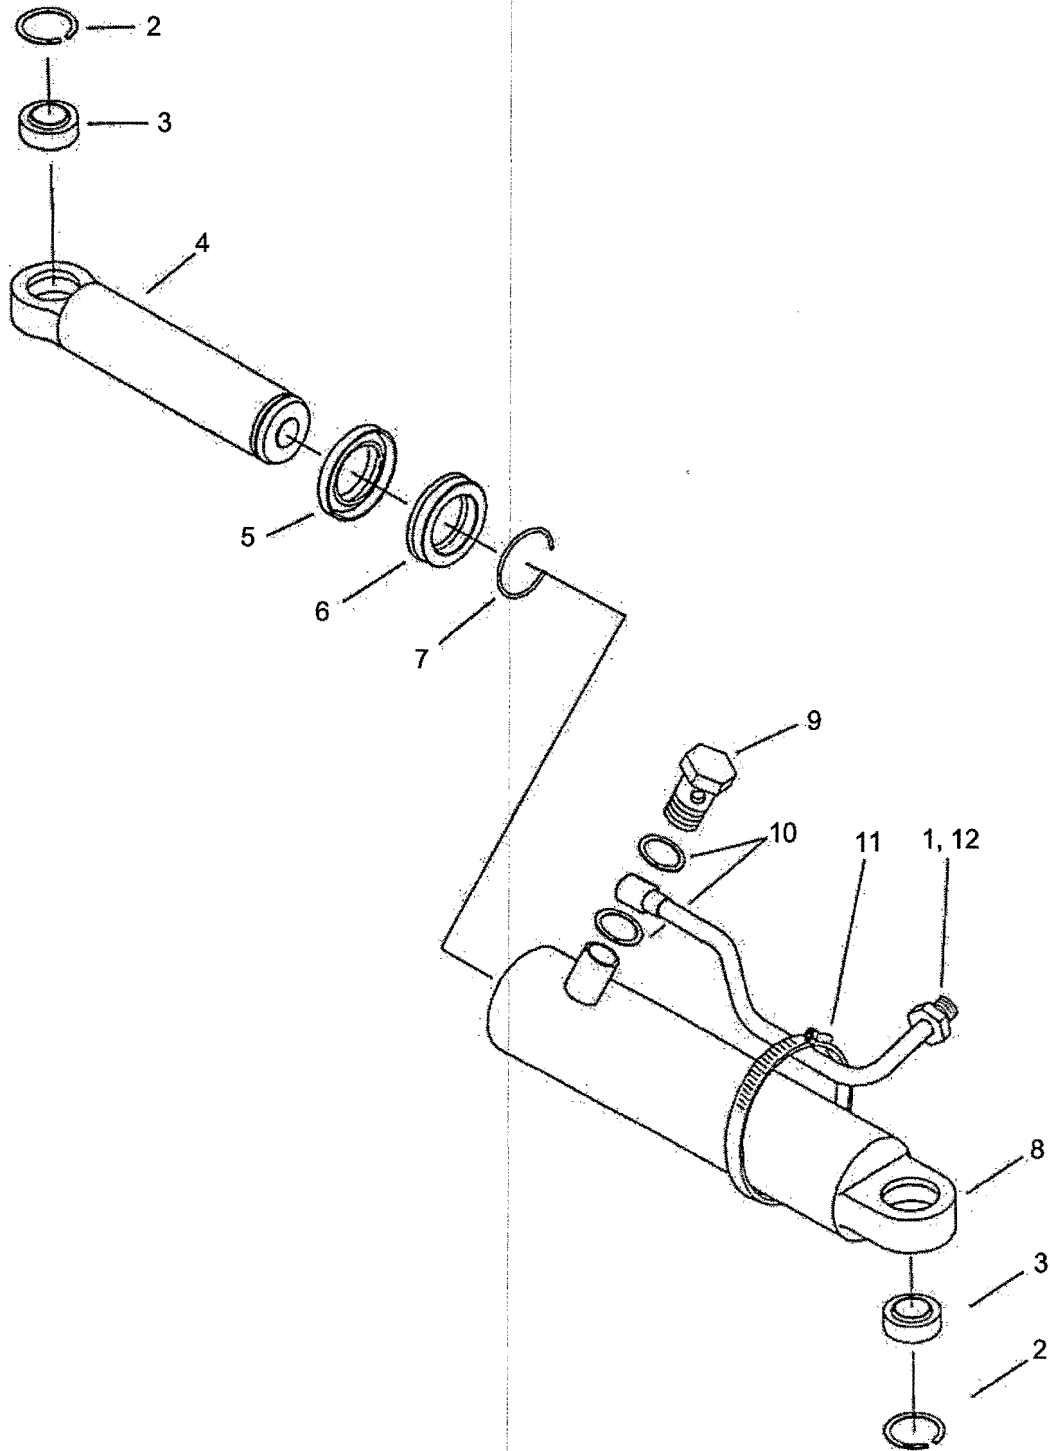

410 DTC/450 DTC/470 DTC/530 DTC/550 DTC

ITEM No.	LONG No.	VENDOR No.	DESCRIPTION	QTY.	
				410/450 DTC	470/530/550 DTC
1-11	LG3690	A1630275	Cylinder Assy (L)	1	-
-	LG3691	A1630267	Cylinder Assy (L)	-	1
2-12	LG3693	A1630276	Cylinder Assy (R)	1	-
-	LG3694	A1630268	Cylinder Assy (R)	-	1
1	LG3993	A1630277	Pipe, Cylinder (L)	1	1
2	LG1948	S813035001	Ring, Snap (D35)	4	4
3	LG3352	A1630159	Bushing, Ball	4	4
4	LG3700	A1630271	Rod, Piston	2	-
-	LG3701	A1630270	Rod, Piston	-	2
5	LG3703	A1630273	Seal, Dust	2	2
6	LG3704	A1630272	Packing	2	2
7	LG3705	A1630274	Ring, Wire	2	2
8	LG3706	A1630269	Cylinder	2	2
9	LG1708	A1630201	Bolt, Union PF 3/8	2	2
10	LG1799	A1630195	Washer, Copper	4	4
11	LG3707	A1970201J	Clamp	2	2
12	LG3994	A1630278	Pipe, Cylinder (RH)	1	1