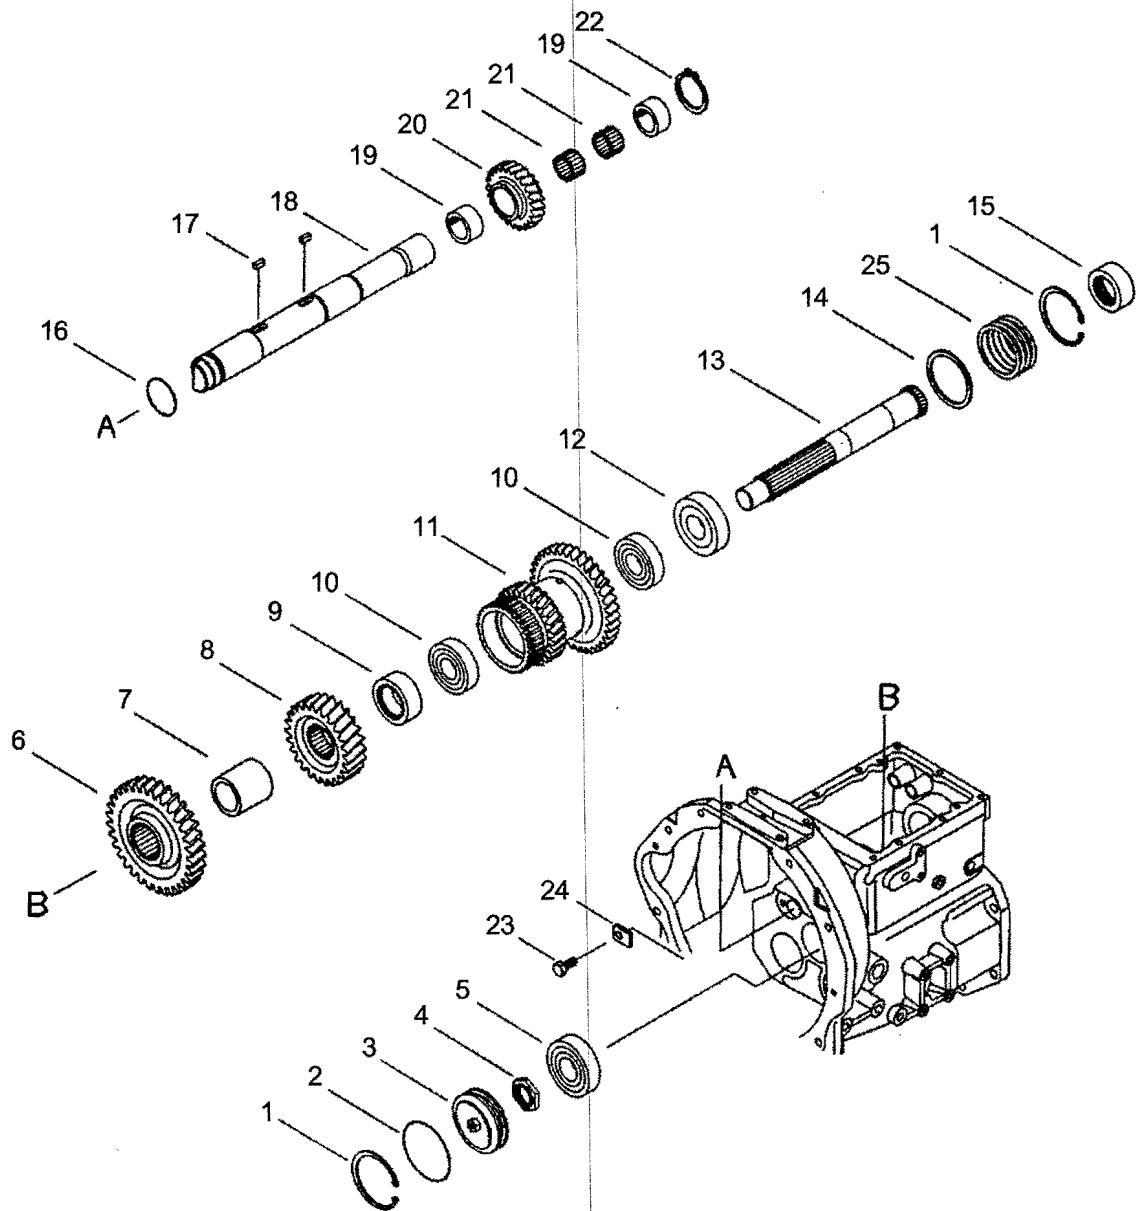

450/550

ITEM No	LONG No.	VENDOR No.	DESCRIPTION	QTY. 450/550
1	N660257-S		Ring, Snap (M72)	2
2	LG1296	S801062010	O-Ring (P)(P62)(M62x5.7)	1
3	LG1023	A1281155	Cap, O-Ring (D72)	1
4	LG1785	A1281034	Nut, Lock (M25-1.5)	1
5	LG1723	A0863050	Bearing, Ball 6305 (M25x62x17)	1
6	LG2137	A1281454	Gear, F/DRVN(32T,L)	-
-	LG2138	A1281455	Gear, F/DRVN(35T,L)	1
7	LG1468	A1281463	Spacer (M42x30x44)	1
8	LG1123	A1281453	Gear, R/DRVN(25T,L)	1
9	LG1469	A1281464	Spacer (M42x30x22.5)	1
10	LG1738	A1285084	Bearing, Taper 32006XJ (M55x30x17)	2
11	LG2157	A1283196	Gear Assy, PTO DRVN	1
12	LG1724	A0863060	Bearing, Ball (6306)(M72x30x19)	1
13	LG2141	A1281459	Shaft, Counter Shu.	1
14	LG1051	3A1281015	Collar (M72x60x2.3)	1
15	LG1453	A1281223	Sleeve	1
16	LG1290	S801024010	O-Ring P24 (M24x3.5)	1
17	500357		Key, Sunk Par (M6x6x16)	2
18	LG1412	A1281476	Shaft, B/Idle	1
19	LG3529	A1281205	Washer, Thrust (M42x28x22)	2
20	LG2139	A1281456	Gear, Rear Idle	1
21	LG1709	A1281186	Bearing, Neele (M33x28x17)	2
22	LG3530	S810028001	Ring, Snap (M28x1.5)	1
23	LG1862	S154102033	Bolt, Hex w/Washer (M10-1.25x20)	1
24	LG1501	A1280052	Stopper, B/Idle Shaft	1
25	LG1239	A0870501	Shim (M71x56x0.15)	1
-	LG1240	A0870502	Shim (M71x56x0.2)	1
-	LG1241	A0870505	Shim (M71x56x0.5)	1
-	LG1242	A0870508	Shim (M72x60x1.0)	1