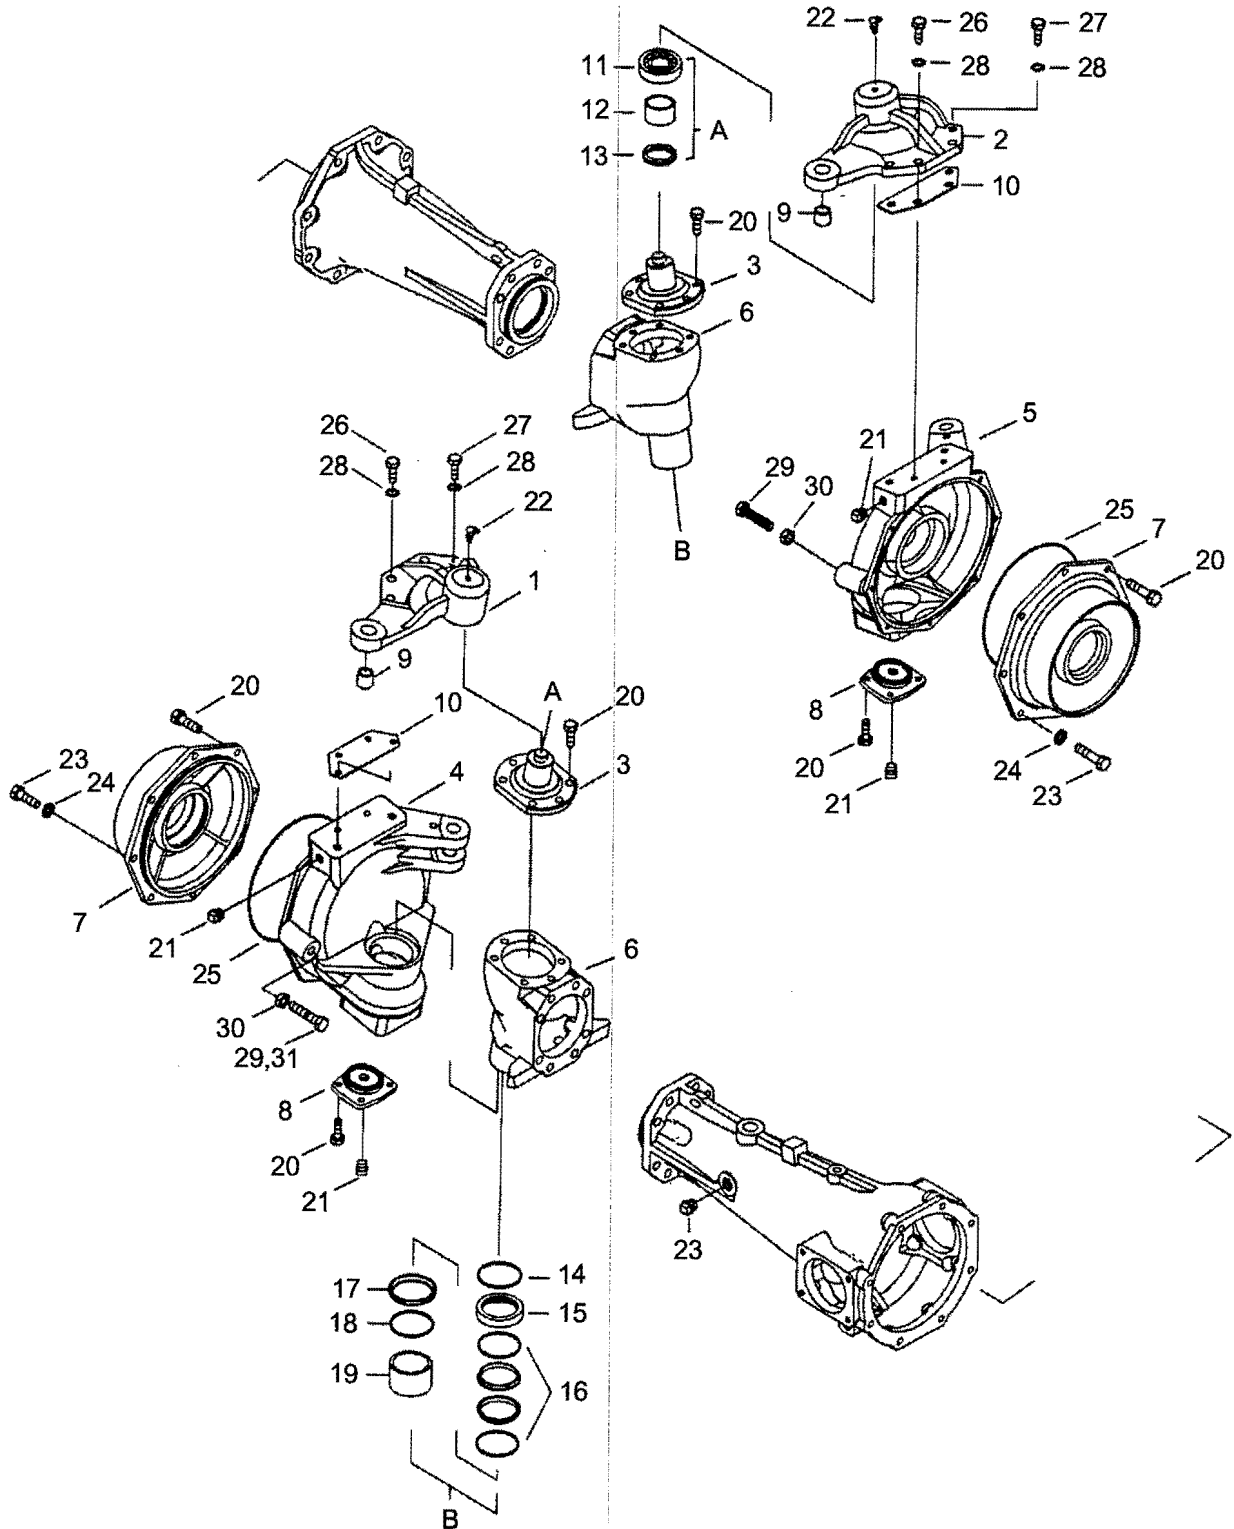

410DTC/450DTC/470DTC/530DTC/550DTC

ITEM No	LONG No.	VENDOR No.	DESCRIPTION	QTY.	
				410/450DTC 470DTC	530DTC/550DTC
1	LG1694	A1402065	Arm (R)	1	1
2	LG1693	A1402066	Arm (L)	1	1
3	LG1172	A1402062	Holder, Arm	2	2
4	LG1033	A1402069	Case, Gear (R)	1	1
5	LG1032	A1402070	Case, Gear (L)	1	1
6	LG1034	A1400097	Case, King Pin	2	2
7	LG1056	A1402067	Cover	2	2
8	LG1055	3A1402005	Cover	2	2
9	LG1017	A1402058	Bushing, Taper	2	2
10	LG1448	A1402048	Shim	AR	AR
-	LG1444	A1402049	Shim	AR	AR
-	LG1449	A1402050	Shim	AR	AR
11	LG1740	A1400076	Bearing, Taper Roller 32004J (M42x20x15)	2	2
12	LG1013	A1402051	Bushing (M40x44x28)	2	2
13	LG1397	A0652582	Seal, Dust (M40x48x6.5)	2	2
14	LG1299	S804060010	O-Ring (S) (M59.5x2)	2	2
15	LG2238	A1400072	Housing, G-Seal	2	2
16	LG3983	A1400188	Group, Seal	1	1
17	LG1185	A1400073	Housing, G-Seal	2	2
18	LG1289	S804080010	O-Ring (S) (M79.5x2)	2	2
19	LG1012	A1400077	Bushing	2	2
20	LG1864	S154103033	Bolt, w/Washer (M10-1.25x30)	34	34
21	LG1775	3A1970052	Plug, Taper PT 3/8	5	5
22	LG1266	3A1970069	Nipple, Grease PT 1/8	2	2
23	LG1935	3aA970055	Bolt, Reamer (M10-1.25x30)	2	2
24	N630174-S8		Washer, Spring (M10)	2	2
25	LG2023	3A1970056	O-Ring (M225x3)	2	2
26	500283		Bolt, Hex F-Thrd (M12-30x1.75)	4	4
27	LG3673	3A1970057	Bolt, Reamer (M12-30)	4	4
28	N630175-S8		Washer, Spring (M12)	8	8
29	LG3674	S163124043	Bolt, Hex (M12-1.75x40)	2	2
30	N620015-S8		Nut, Hex (M12-1.75)	2	2
31	500457		Bolt, Hex (M12-1.75x60)	2	-

(Use with 5340 MTG. Kit on 410/450/470 tractor.)