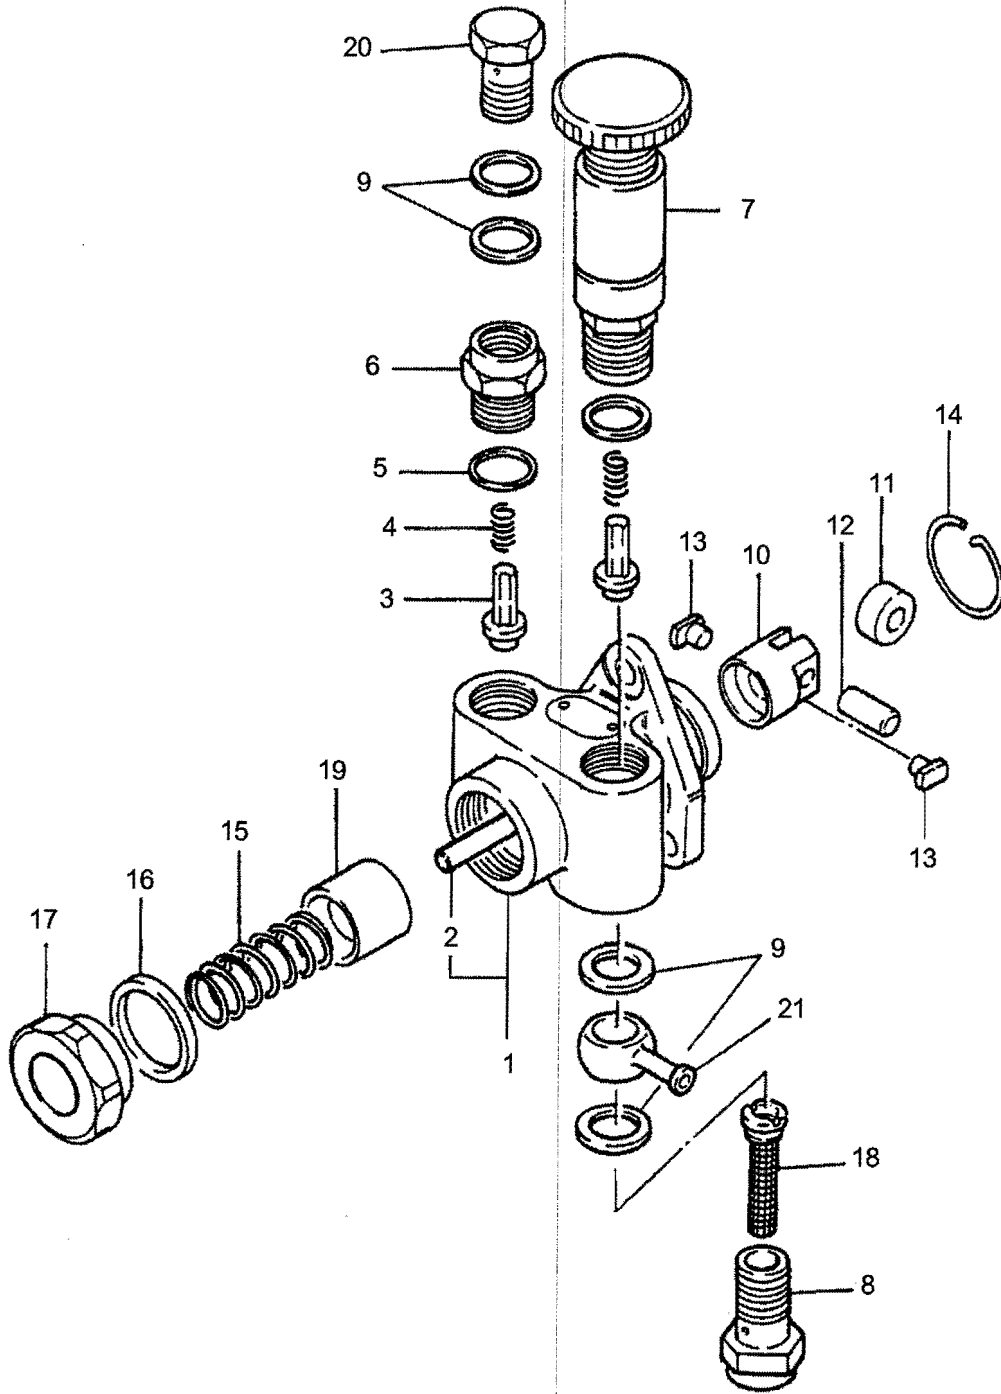

410DTC/450/450DTC/470 DTC

ITEM No	LONG No.	VENDOR No.	DESCRIPTION	QTY.		
				450	410/450DTC	470DTC
1-21	LG2954	34461-09060	Pump Assy, Feed	1	1	1
1	LG3220	09212-00161	Housing Sub Assy	1	1	1
2	LG3221	09216-80150	Rod, Push	1	1	1
3	LG3222	09212-10011	Valve, Check	2	2	2
4	LG3223	09212-40010	Spring, Valve	2	2	2
5	LG3224	09212-50010	Gasket, Plug	2	2	2
6	LG3225	09212-70010	Support, Valve	1	1	1
7	LG3226	09213-00220	Pump S/Assy, Priming	1	1	1
8	LG3227	09222-30070	Screw, Hollow	1	1	1
9	LG3018	09022-20070	Washer, Union	4	4	4
10	LG3228	09217-40030	Tappet, Feed Pump	1	1	1
11	LG3229	09217-60010	Roller, Tappet	1	1	1
12	LG3230	09217-80010	Pin, Roller	1	1	1
13	LG3231	09217-90050	Block, Sliding	2	2	2
14	LG3232	94907-20940	Ring, Snap	1	1	1
15	LG3233	09218-20020	Spring, Piston	1	1	1
16	LG3234	94901-81240	Washer, Copper Plate	1	1	1
17	LG3235	09218-40021	Plug, Chamber	1	1	1
18	LG3236	09222-00040	Filter, Fuel	1	1	1
19	LG3237	09217-10011	Piston	1	1	1
20	LG3053	94918-00310	Screw, Hollow	1	1	1
21	LG3238	94918-10160	Nipple, Swiveling	1	1	1