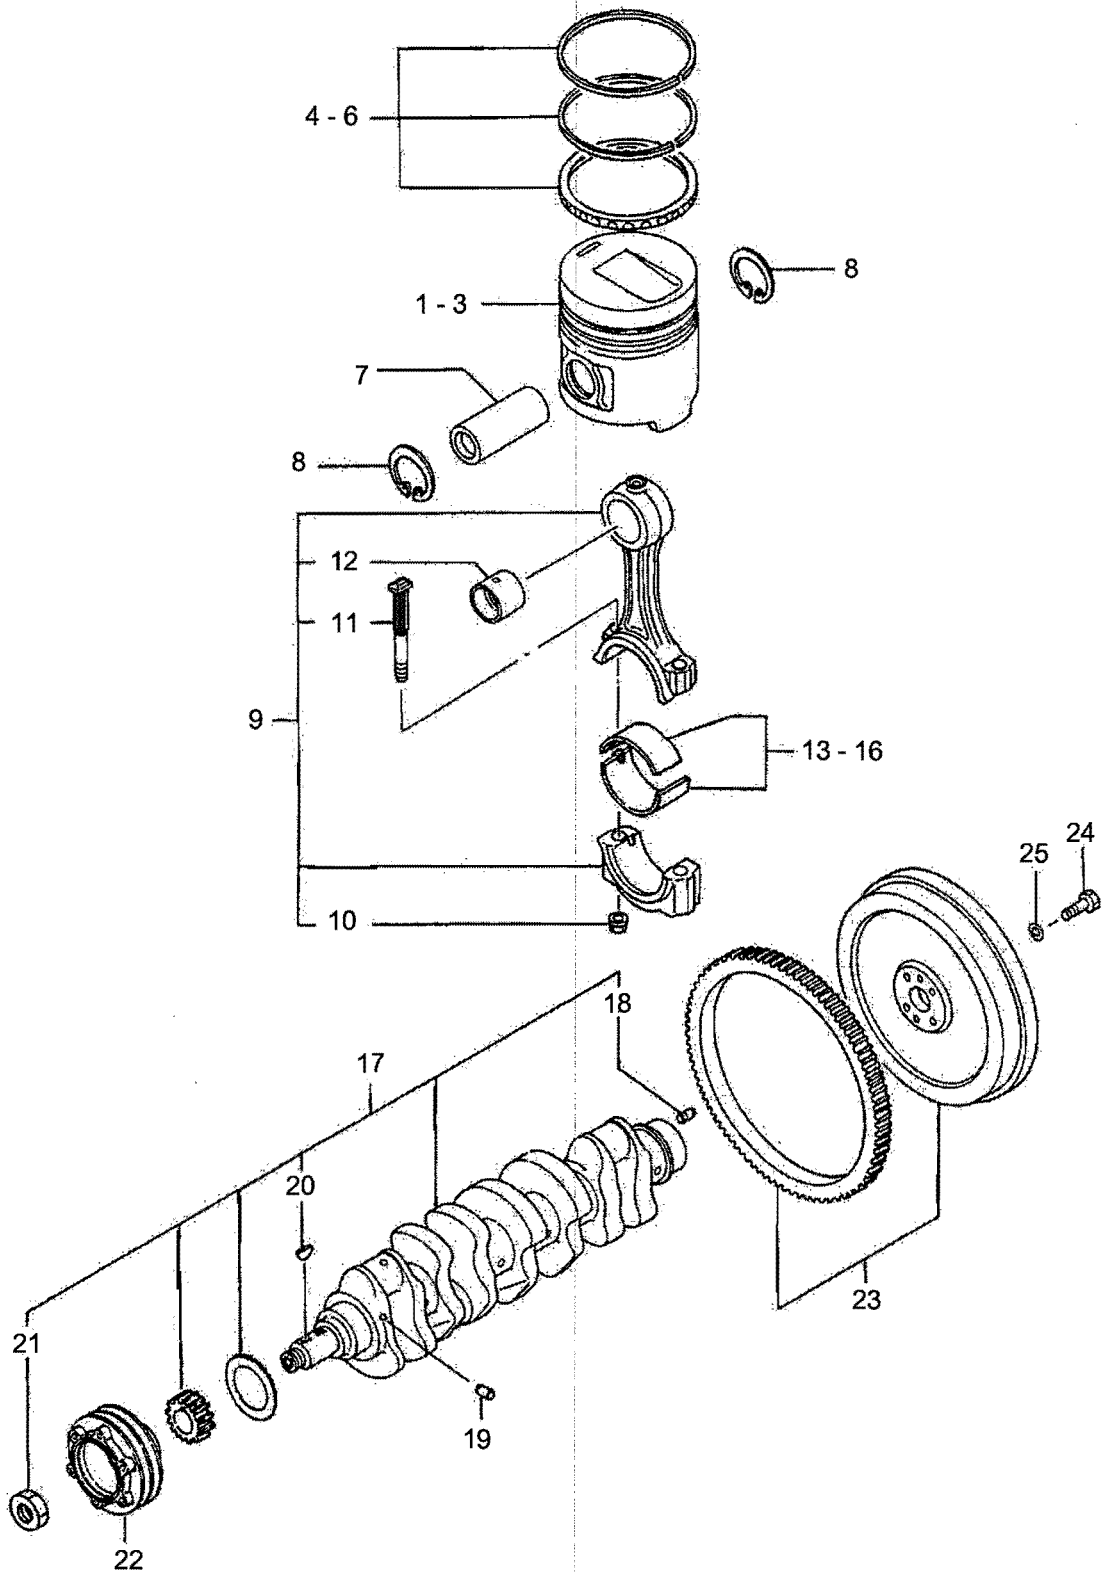

530 DTC/550/550 DTC

ITEM No.	LONG No.	VENDOR No.	DESCRIPTION	QTY.	
				550	530/550 DTC
1	LG1644	32A17-00100	Piston (Std.)	4	4
2	LG1645	32A17-00200	Piston (M.25)	4	4
3	LG3894	32A17-00300	Piston (M.50)	4	4
4	LG1658	34417-02012	Piston (Std.)	4	4
5	LG1659	34417-02022	Ring Set, Piston (M.25)	4	4
6	LG3895	34417-02032	Ring Set, Piston (M.50)	4	4
7	LG1632	32A17-08200	Pin, Piston	4	4
8	LG1844	F3202-03000	Ring, Snap	8	8
9	LG1567	32A19-00011	Rod Assy, Connecting	4	4
10	LG1852	30619-10501	Nut	8	8
11	LG2916	32A19-00400	Bolt, Connecting-Rod	8	8
12	LG1545	32A19-00500	Bushing, Con-Rod	4	4
13	LG2919	32A19-09010	Metal Set, Con-Rod (Std.)	1	1
14	LG2920	32A19-09020	Metal Set, Con-Rod (M.25)	1	1
15	LG2921	32A19-09030	Metal Set, Con-Rod (M.50)	1	1
16	LG2922	32A19-09040	Metal Set, Con-Rod (M.75)	1	1
17	LG1574	32A20-10031	Crankshaft Assy	1	1
18	LG1839	F2846-10000	Pin Dowel	2	2
19	LG1840	F2850-04008	Pin, Spring	1	1
20	LG1841	F2870-07022	Key, Woodruff	2	2
21	LG1766	32A20-02900	Nut, Crankshaft	1	1
22	LG1653	32A20-02201	Pulley, Crankshaft	1	1
23	LG3896	32A21-11030	Flywheel Assy	1	1
24	LG1816	F1035-12035	Bolt	4	4
25	LG1837	F2515-12000	Washer, Spring	4	4