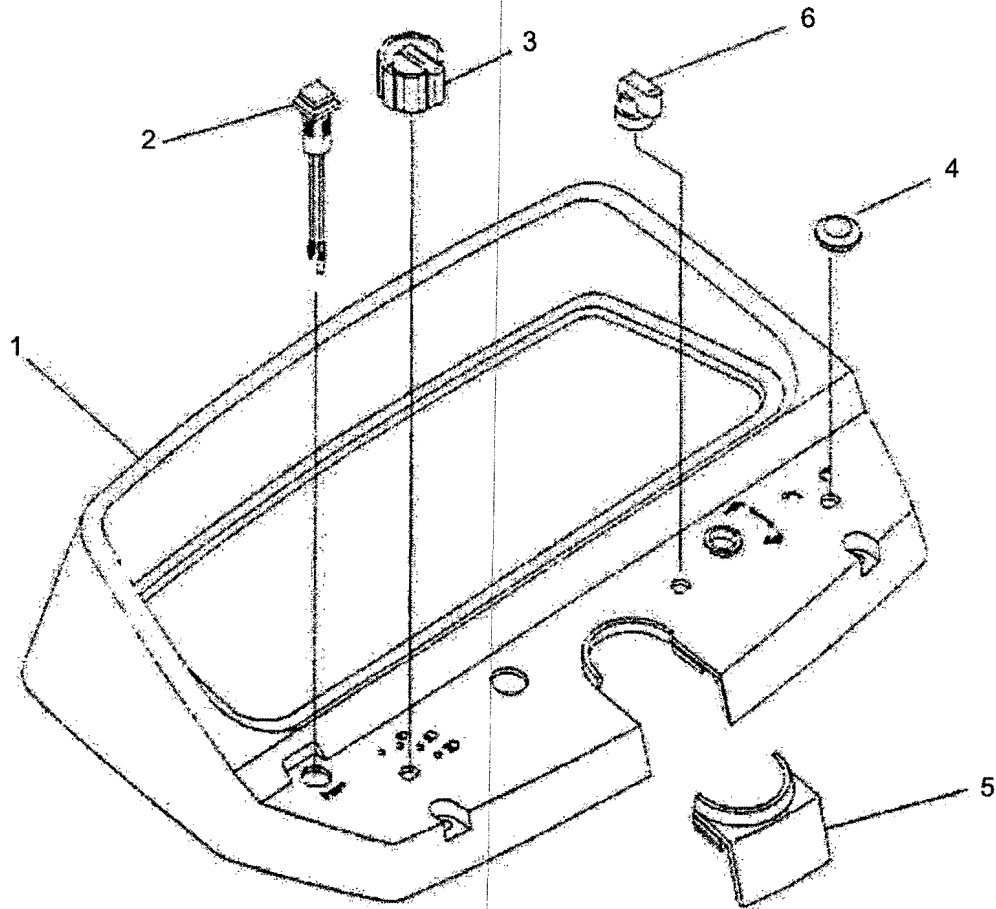

ALL MODELS

<i>ITEM No.</i>	<i>LONG No.</i>	<i>VENDOR No.</i>	<i>DESCRIPTION</i>	<i>QTY.</i>
				<i>ALL MODELS</i>
1	LG4064	A1750189	Hood, Panel	1
2	LG4065	A1750057	Switch, Horn	1
3	LG4066	A1750190	Switch, Light	1
4	LG4067	A1750188	Cap, Switch	1
5	LG1030	A1750060	Cap, Steering	1
6	LG2335	A1750152	Switch, PTO Select	1