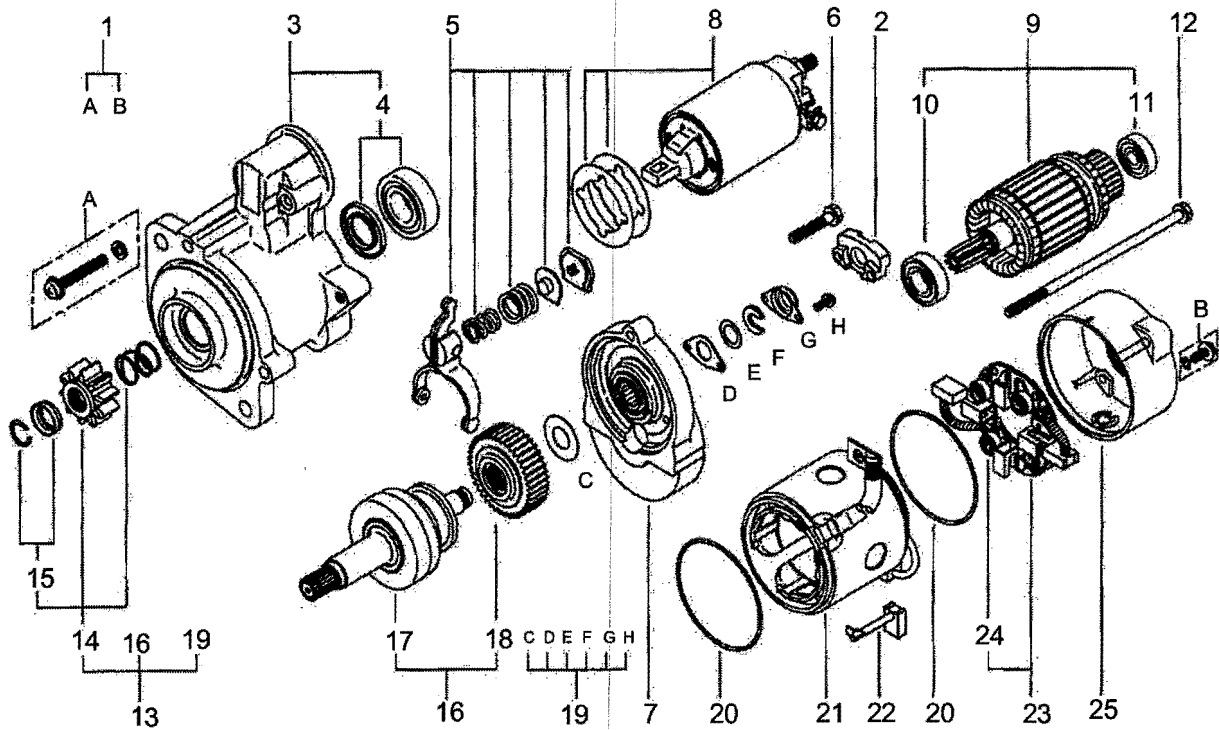

ALL MODELS

<i>ITEM No.</i>	<i>LONG No.</i>	<i>VENDOR No.</i>	<i>DESCRIPTION</i>	<i>QTY.</i>
				<i>ALL MODELS</i>
-	LG1673	32A66-01100	Starter (12V-2.2KW)	1
1	LG3249	M414X-07472	Screw Set	1
2	LG3250	M578X-31971	Packing	1
3	LG3251	M641X-B9971	Bracket Assy, Front	1
4	LG3252	M690X-00572	Bearing Set	1
5	LG3253	M863X-08675	Lever Assy	1
6	LG3254	M981X-75471	Bolt Set	1
7	LG3255	M640X-29971	Bracket Assy, Center	1
8	LG3256	M372X-02871	Switch Assy	1
9	LG3257	M106X-44771	Armature Set	1
10	LG3258	S930P-14670	Bearing	1
11	LG3259	S930P-29970	Bearing	1
12	LG3260	M981X-72875	Bolt Set	2
13	LG3261	M357X-93471	Shaft Assy, Clutch	1
14	LG3262	M605X-72371	Pinion Set	1
15	LG2805	M385X-03771	Stopper Set	1
16	LG3263	M231X-02671	Gear Set	1
17	LG3264	M357X-78571	Shaft Assy, Pinion	1
18	LG3265	M231X-02672	Gear	1
19	LG3266	M212X-11774	Cover Set	1
20	LG3267	M578X-20972	Packing	2
21	LG3268	M800X-76271	Yoke Assy	1
22	LG3269	M648X-40773	Brush	2
23	LG3270	M649X-20473	Holder Assy, Brush	1
24	LG3271	M391X-04371	Spring, Brush	4
25	LG3272	M642X-35771	Bracket Assy, Rear	1