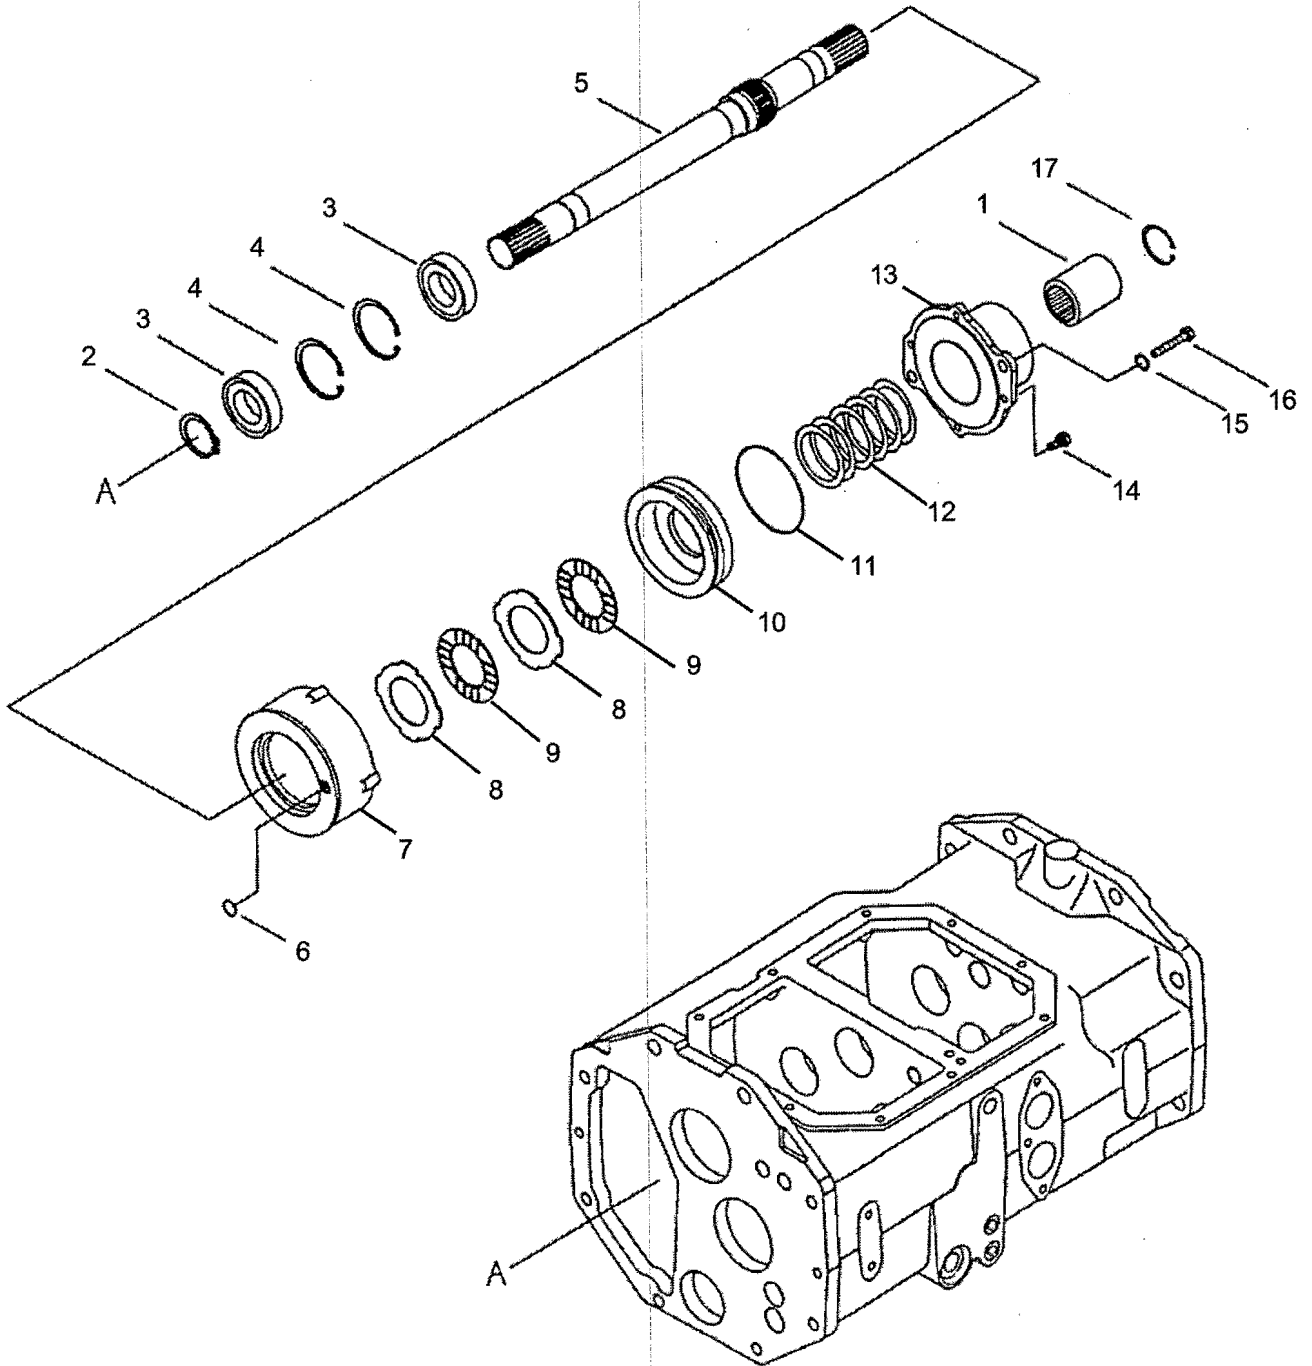

NOTES

ALL MODELS

SECTION 22

POWER TAKE-OFF

 **Long Agribusiness**

COMMON SENSE SOLUTION

ALL MODELS

<i>ITEM No.</i>	<i>LONG No.</i>	<i>VENDOR No.</i>	<i>DESCRIPTION</i>	<i>QTY.</i>
				<i>ALL MODELS</i>
1	LG1468	A1281463	Spacer (M40x30x44)	1
2	LG2109	A1281158	Spacer (M50x33x12)	1
3	LG2135	A1281448	Gear, Lubri.	1
4	LG2140	A1281457	Sleeve, Lubri. Gear	1
5	LG3973	A1283203	Spacer (M42.7x33x54)	1
6	LG3974	A1283205	Gear, PTO Drvn	1
7	LG3975	A1283204	Spacer (M42.7x33x69.5)	1
8	LG3976	A1283206	Shaft, PTO Drvn	1
9	N660257-S		Ring, Snap	4
10	LG1296	S801062010	O-Ring, P62 (M62x5.7)	2
11	LG1023	A1281155	Cap, O-Ring	2
12	LG1785	A1281034	Nut, Lock (M25-1.5)	1
13	LG1724	A0863060	Bearing, Ball (M72x30x19)	1
14	LG1721	A0862071	Bearing, Ball (M72x35x17)	1
15	LG1051	3A1281015	Collar (M72x60x2.3)	2
16	LG1454	A1281228	Sleeve, Joint	1
17	LG1239	A0870501	Shim (M71x56x0.15)	1
-	LG1240	A0870502	Shim (M71x56x0.2)	1
-	LG1241	A0870505	Shim (M71x56x0.5)	1
-	LG1242	A0870508	Shim (M72x60x1.0)	1
18	N660230-S		Ring, Snap (M28x1.2)	1