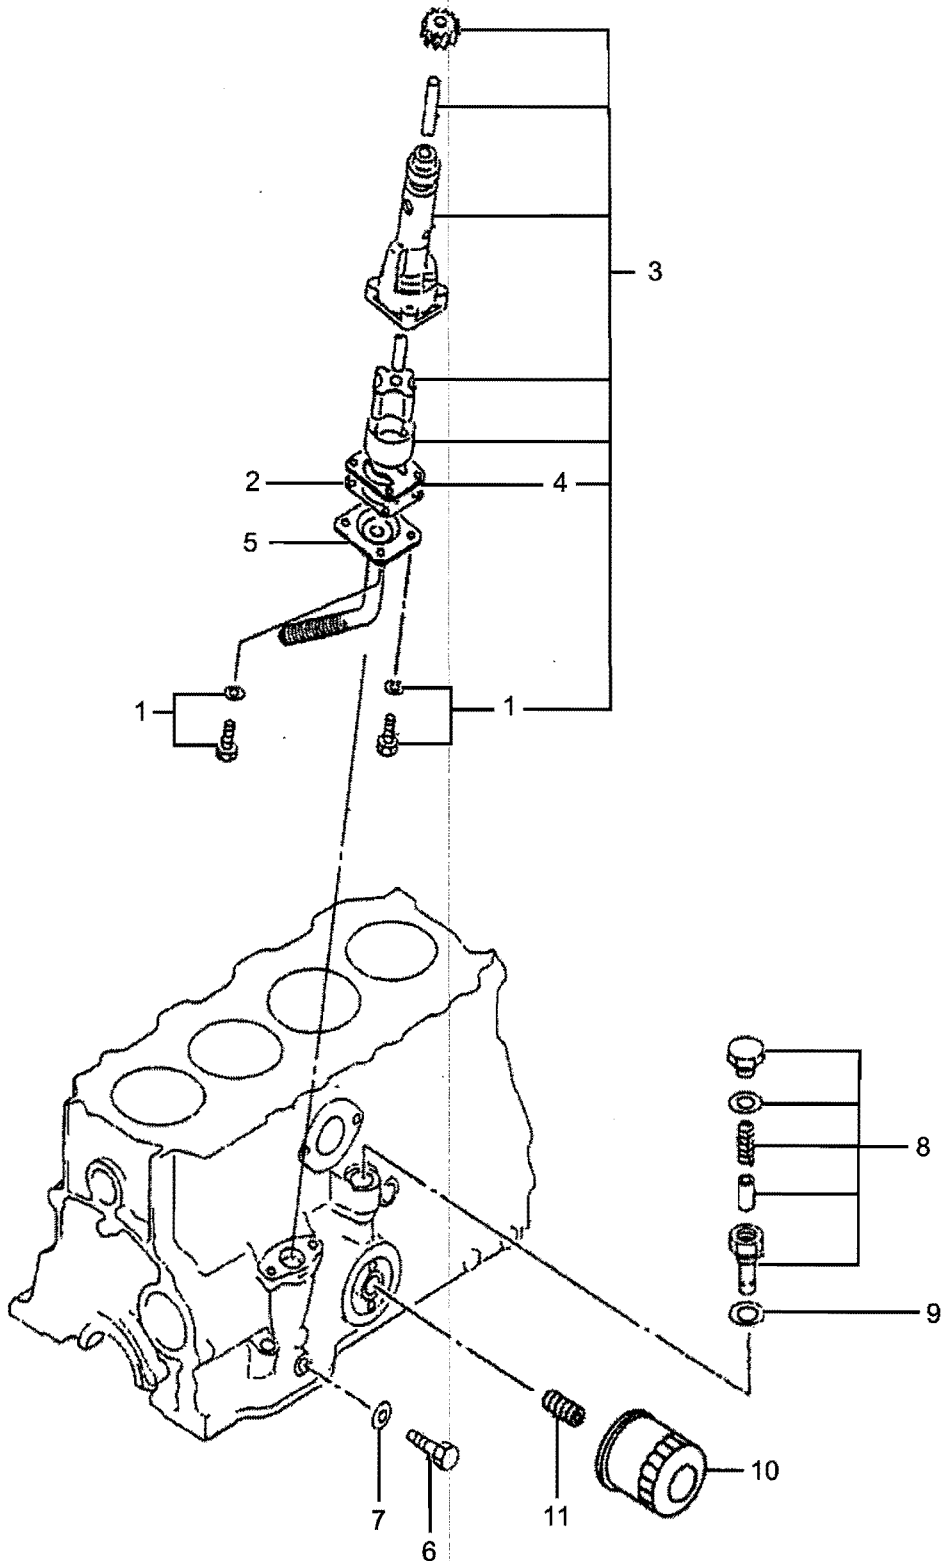

410DTC/450/450DTC/470 DTC

ITEM No	LONG No.	VENDOR No.	DESCRIPTION	QTY.		
				450	410/450DTC	470DTC
1-5	LG2934	32C25-20051	Pump & Strainer Assy	1	1	1
1	LG2935	F1805-06020	Bolt, w/Washer	4	4	4
2	LG2936	30436-22401	Gasket	1	1	1
3	LG2937	32C35-01021	Pump Assy, Oil	1	1	1
4	LG2938	30435-33201	Cover	1	1	1
5	LG2939	32C36-10300	Strainer, Oil	1	1	1
6	LG2940	34435-02200	Bolt, Oil Pump Set	1	1	1
7	LG2941	32C35-00900	Gasket	1	1	1
8	LG1679	32A36-05011	Valve Assy, Relief	1	1	1
9	LG1585	F4202-22000	Gasket	1	1	1
10	LG2942	MD162326	Filter Assy, Oil	1	1	1
11	LG2580	30L07-00700	Shaft, Oil Filter	1	1	1