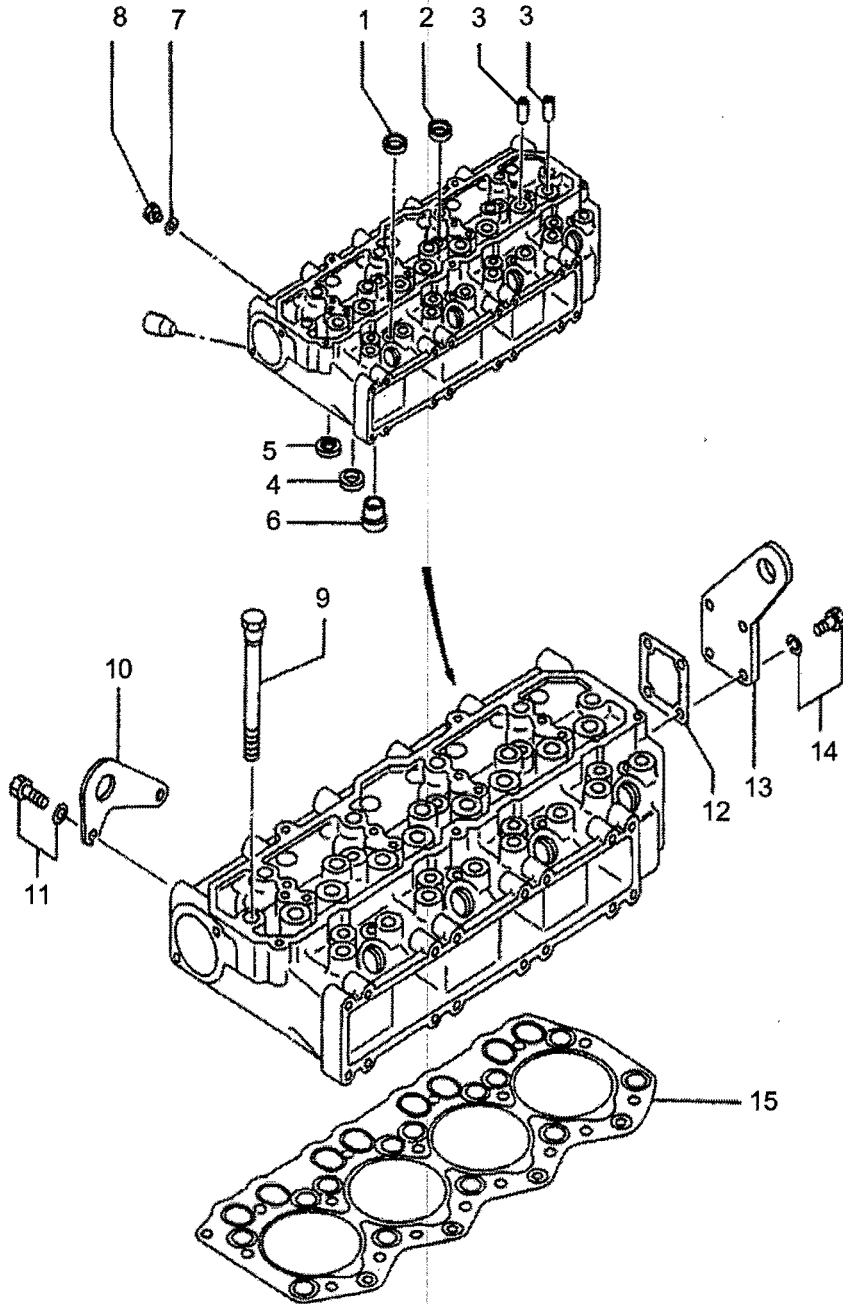

530 DTC/550/550 DTC

ITEM No.	LONG No.	VENDOR No.	DESCRIPTION	QTY.	
				550	530/550 DTC
1-8	LG1610	32A01-01020	Head Assy, Cylinder	1	1
1	LG3879	MF665536	Cap Sealing	8	8
2	LG2524	MF665538	Cap Sealing	7	7
3	LG1609	32A01-01600	Guide, Valve	8	8
4	LG1668	32A01-03100	Seat, Valve, Inlet	4	4
5	LG1667	32A01-03200	Seat, Valve, Exhaust	4	4
6	LG1614	32A03-01100	Jet, Combustion	4	4
7	LG1581	30636-25901	Gasket	1	1
8	LG1849	MM316248	Plug, Drain	1	1
9	LG1761	32A01-01400	Bolt, Cylinder Head	17	17
10	LG3880	32A01-02700	Eye, Lifting Front	1	1
11	LG1818	F1805-08016	Bolt, w/Washer	2	2
12	LG1588	32A01-02500	Gasket, Head Rear	1	1
13	LG3881	32A01-02800	Eye, Lifting Rear	1	1
14	LG1819	F1805-08020	Bolt, w/Washer	4	4
15	LG1587	32A01-02203	Gasket, Cylinder Head	1	1