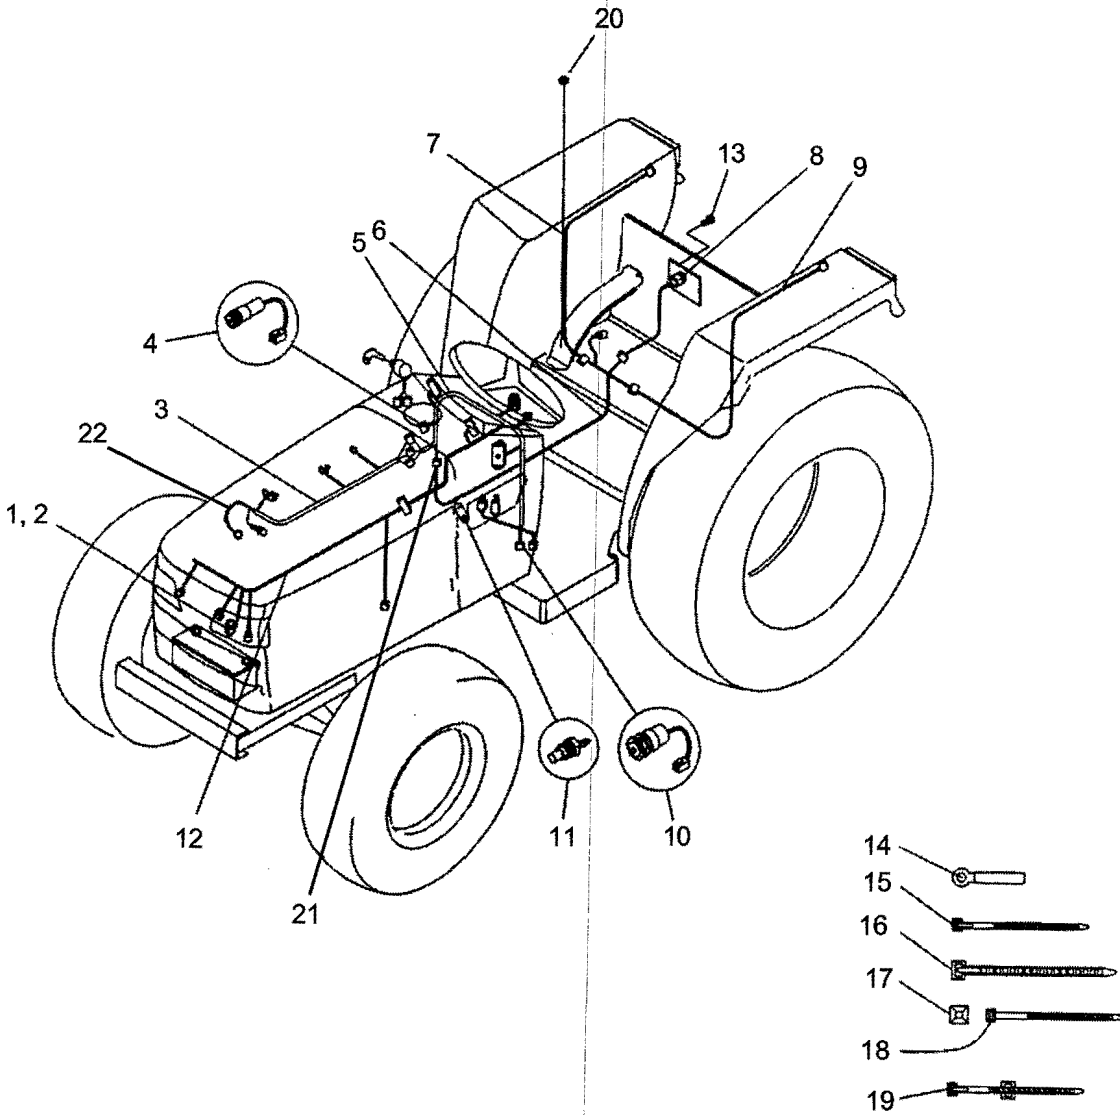

ALL MODELS

<i>ITEM No.</i>	<i>LONG No.</i>	<i>VENDOR No.</i>	<i>DESCRIPTION</i>	<i>QTY.</i>
				<i>ALL MODELS</i>
1	LG3954	A1730121	Hom	1
2	LG1953	S155062033	Bolt w/Washer (M6x20)	1
3	LG3997	A1730118	Harness, Engine	1
4	LG1514	A1750173	Switch, Brake	1
5	LG3998	A1730113	Harness, Panel	1
6	LG3999	A1730114	Harness, Middle	1
7	LG4000	A1730116	Harness, Rear (RH)	1
8	LG2339	A1750171	7-Pole Connector Assy	1
9	LG4001	A1730115	Harness, Rear (LH) 1	1
10	LG2330	A1750174	Switch, Assy.	1
11	LG3607	A1750175	HYD, Sensor Assy	1
12	LG4002	A1730126	Harness, Front	1
13	LG3734	S226503511	Screw, w/Washer	3
14	LG2034	A0640014	Clamp	2
15	LG2035	A0640028	Tie, Wrap	7
16	LG3727	A0640009	Tie, Wrap	19
17	LG3728	A1754093	Base, Mounting	3
18	LG3729	A1754094	Tie, Wrap	3
19	LG3735	A1970263	Tie, Mounting	4
20	LG3732	A1970243	Cap, Rubber	1
21	LG4083	A1754099	Inverting Unit	1
22	LG4110	A1730045	Fusible Link	1