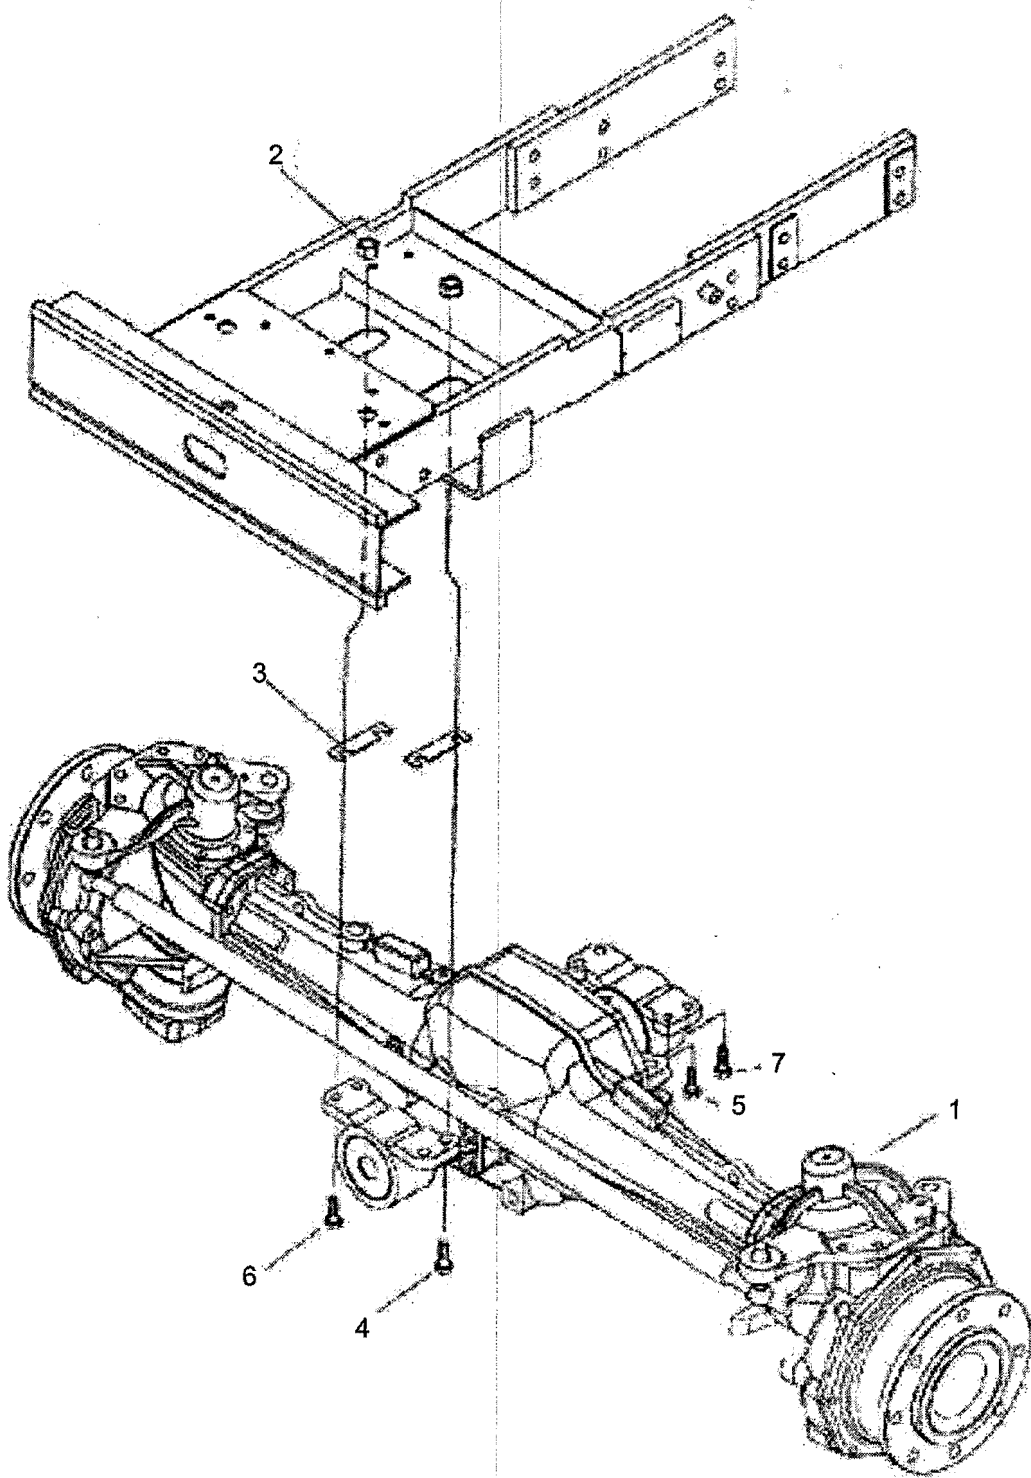

470DTC/530DTC/550DTC

FRONT AXLE ASSEMBLY 8 HOLE AXLE - 4WD

470DTC/530DTC/550DTC

<i>ITEM No</i>	<i>LONG No.</i>	<i>VENDOR No.</i>	<i>DESCRIPTION</i>	<i>QTY.</i> <i>470/530/550DTC</i>
1	LG4502	A1400238	Front Axle Assembly	1
2	LG3660	A1210060	Nut, Lock (M12x1.25)	4
3	LG3661	A1400087	Linner, Front Axle (0.4)	AR
-	LG3662	A1400088	Linner, Front Axle (1.0)	AR
-	LG3663	A1400090	Linner, Front Axle (3.2)	AR
4	LG2422	S154124533	Bolt, Hex, Small (M12x1.25x45)	3
5	500235	S105123543	Bolt, Hex, Small (M12x1.75x35)	3
6	LG4503	A1400240	Bolt, Reamer (M12x1.25x45)	1
7	LG4504	A1400223	Bolt, Reamer (M12x1.75x35)	1