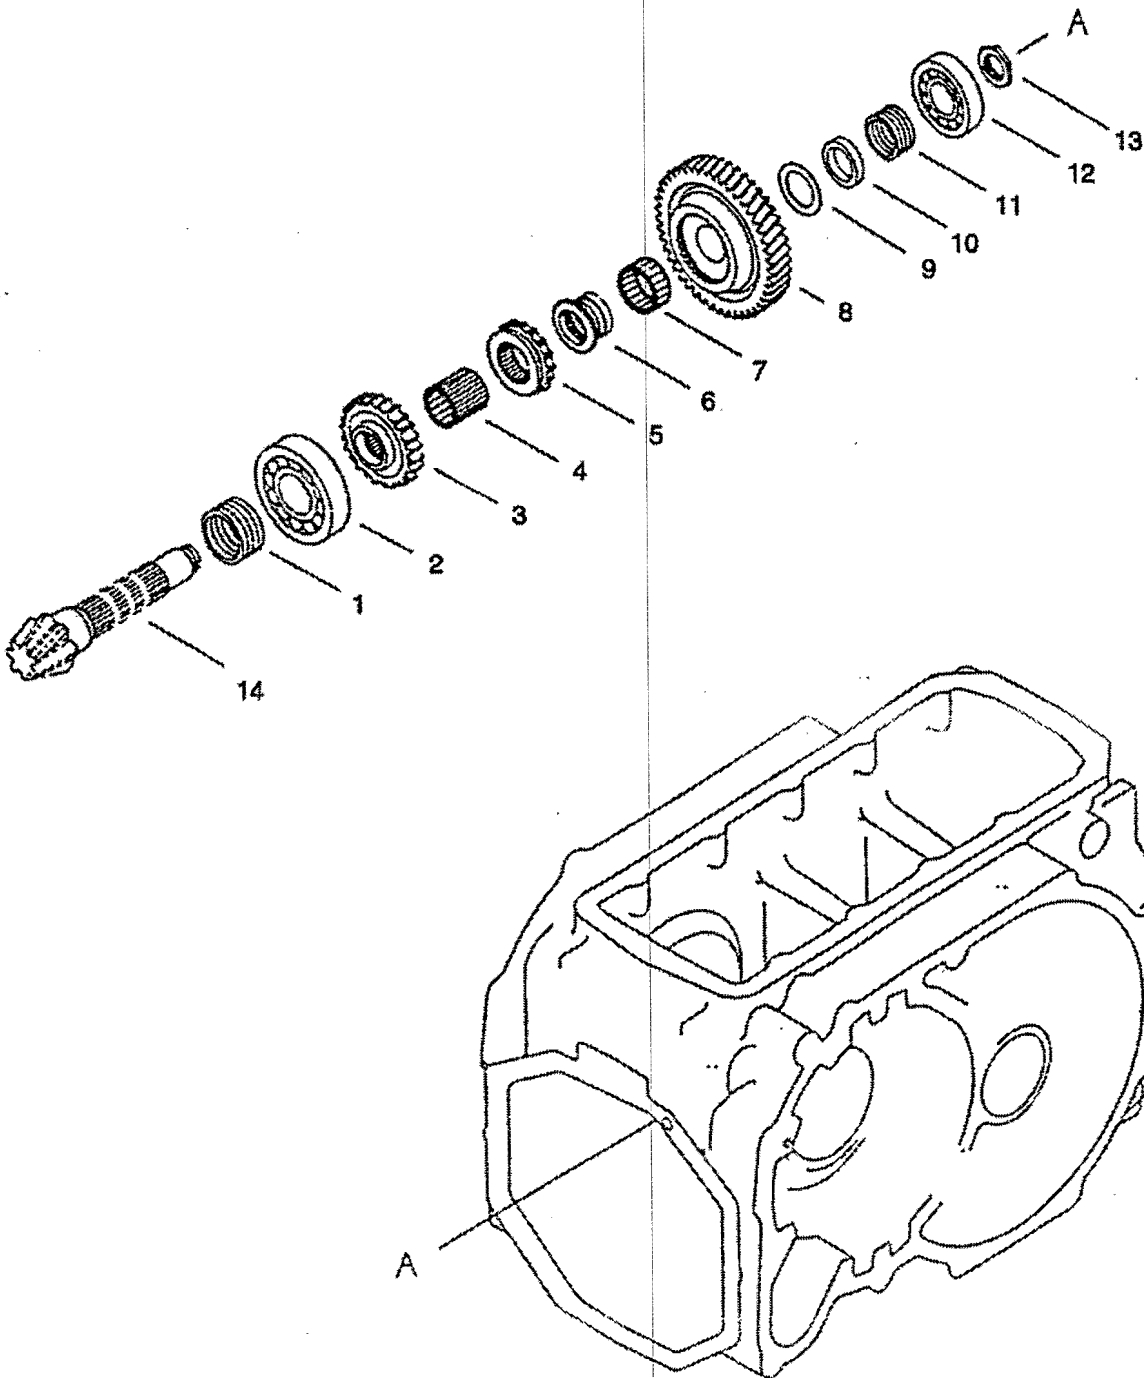

Effective on 410 DTC Tractor from Serial No. J00017 and up.
Effective on 450 Tractor from Serial No. J00169 and up.
Effective on 470 DTC Tractor from Serial No. J00065 and up.
Effective on 530 DTC Tractor from Serial No. J00057 and up.
Effective on 550 Tractor from Serial No. J00144 and up.

All Models

<i>ITEM No</i>	<i>LONG No.</i>	<i>VENDOR No.</i>	<i>DESCRIPTION</i>	<i>QTY.</i>
				ALL MODELS
1	LG1235	A0870461	Shim (M51x41x0.15)	3
-	LG1236	A0870462	Shim (M51x41x0.2)	2
-	LG1237	A0870465	Shim (M51x41x0.5)	2
-	LG1238	A0870468	Shim (M51x41x1.0)	1
2	LG1739	A1285085	Bearing, Taper Roller 32208C (M80x40x24.75)	1
3	LG1141	A1285078	Gear, High Driven	1
4	LG1456	A1285025	Sleeve	1
5	LG4184	A1285195	Selector	1
6	LG1463	A1281046	Sleeve	1
7	LG1711	3A1970157	Bearing, Needle (M40x45x27)	1
8	LG4183	A1285194	Gear, Lower Driven	1
9	LG1790	A1285083	Washer, Thrust (M54x3)	1
10	LG1474	A1285026	Spacer (M30x40x5)	1
11	LG1231	A0870431	Shim (M39x31x0.15)	1
-	LG1232	A0870432	Shim (M39x31x0.2)	1
-	LG1233	A0870435	Shim (M39x31x0.5)	2
-	LG1234	A0870438	Shim (M39x31x1.0)	1
12	LG1741	A26800340	Bearing, Taper Roller (30306C) (M72x30x20.75)	1
13	LG1785	A1281034	Nut, Lock	1
14	LG3550	A1324072	Pinion, Drive	1

Effective on 410 DTC Tractors from Serial No. J00017 and up.

Effective on 450 Tractors from Serial No. J00169 and up.

Effective on 470 DTC Tractors from Serial No. J00065 and up.

Effective on 530 DTC Tractors from Serial No. J00057 and up.

Effective on 550 Tractors from Serial No. J00144 and up.