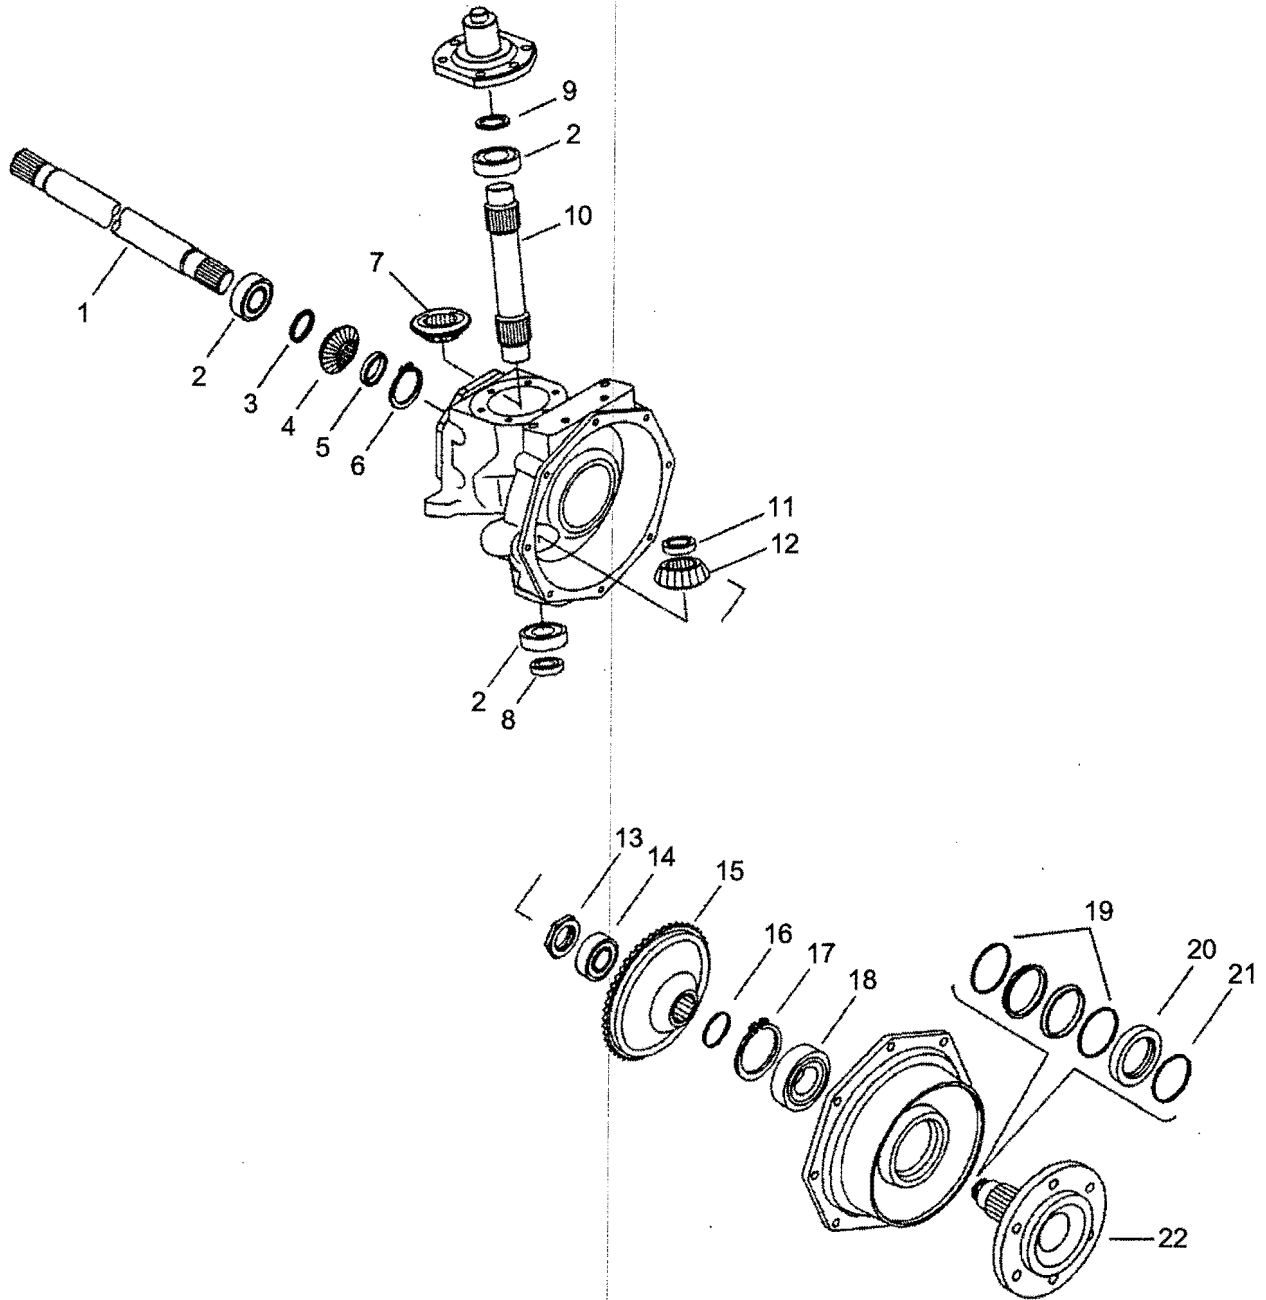

410DTC/450DTC/470DTC/530DTC/550DTC

ITEM No	LONG No.	VENDOR No.	DESCRIPTION	QTY.	
				410/450DTC 470DTC	530DTC/550DTC
1	LG2008	3A1415005	Shaft, Diff	2	-
-	LG1421	A1400069	Shaft, Diff	-	2
2	LG1712	3A1970031	Bearing, Ball 6307(M80x35x21)	6	6
3	LG1445	3A1970124	Shim	AR	AR
-	LG1446	3A1970125	Shim	AR	AR
-	LG1447	3A1970126	Shim	AR	AR
4	LG1119	A1400057	Gear	2	2
5	LG1796	A1400059	Washer (M41x35x3.4)	2	2
6	N661228-S		Ring, Snap (M32.2x1.5)	2	2
7	LG1120	A1400058	Gear	2	2
8	LG1742	3A1970034	Bearing, Thrust NSK51107 (M52x35x12)	2	2
9	LG1224	3A1970109	Liner	AR	AR
-	LG1225	3A1970110	Liner	AR	AR
-	LG1226	3A1970111	Liner	AR	AR
10	LG1432	3A1402009	Shaft, Pinion	2	2
11	LG1743	3A1970035	Bearing, Thrust NSK51108 (M60x40x13)	2	2
12	LG1118	3A1402011	Gear	2	2
13	LG1797	A1402047	Nut, Lock (M30-1.5)	2	2
14	LG1713	3A1970032	Bearing, Ball 6308 (M90x40x23)	2	2
15	LG1121	A1402044	Gear	2	2
16	LG1227	3A1970112	Liner	AR	AR
-	LG1228	3A1970113	Liner	AR	AR
-	LG1229	3A1970114	Liner	AR	AR
-	LG1230	3A1970115	Liner	AR	AR
17	N660264-S		Ring, Snap (M95.5x3)	2	2
18	LG1714	3A1970033	Bearing, Ball 6210 (M90x50x20)	2	2
19	LG3983	A1400188	Group, Seal	1	1
20	LG1186	A1400074	Housing, G-Seal	2	2
21	LG1288	S804055010	O-Ring (M54.5x2.0)	2	2
22	LG3349	A1402068	Shaft, Axle	2	2