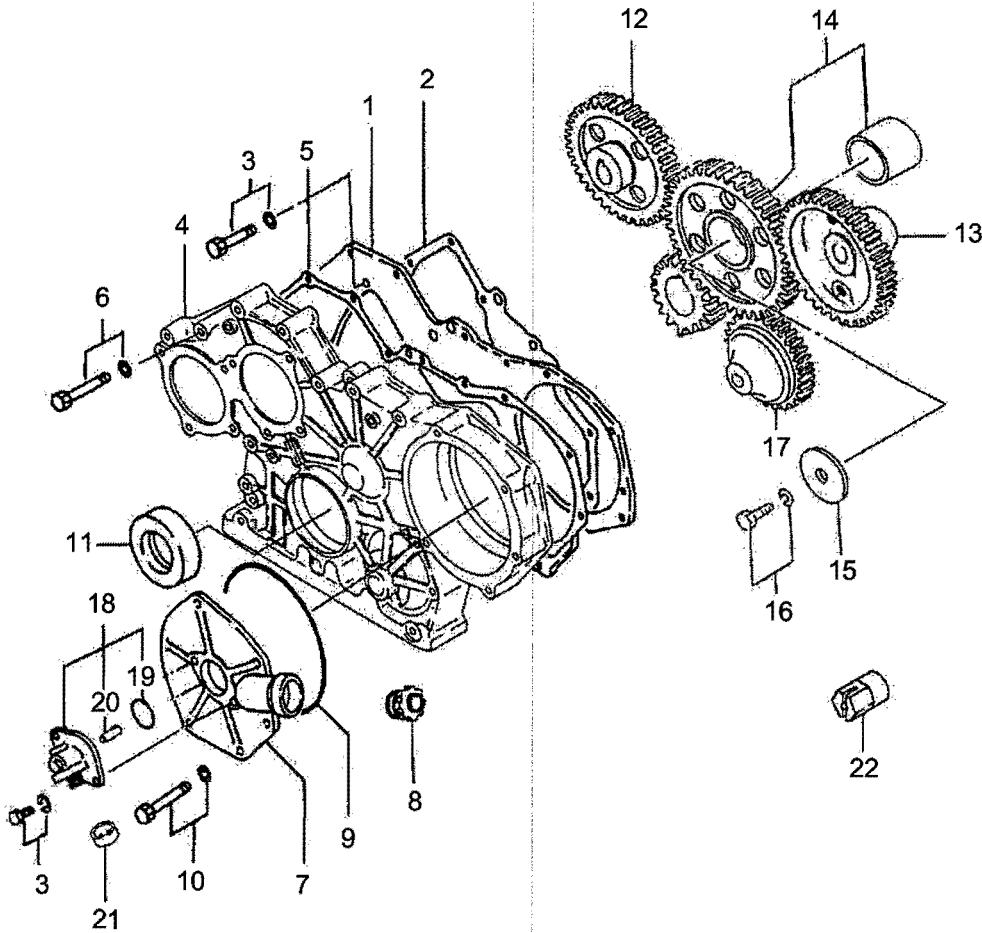

530 DTC/550/550 DTC

ITEM No.	LONG No.	VENDOR No.	DESCRIPTION	QTY.	
				550	530/550 DTC
1	LG3891	32A11-33200	Plate, Front	1	1
2	LG1590	32A07-04100	Gasket, Front Plate	1	1
3	LG1818	F1805-08016	Bolt, w/Washer	7	7
4	LG1559	32A11-32100	Case, Timing Gear	1	1
5	LG1591	32A11-22201	Gasket, Gear	1	1
6	LG1823	F1805-08055	Bolt, w/Washer	12	12
7	LG1570	32A11-11200	Cover, Gear Case	1	1
8	LG1553	34442-05200	Cap, Filler	1	1
9	LG1626	06016-13140	O-Ring	1	1
10	LG1824	F1805-08065	Bolt, w/Washer	8	8
11	LG1664	F3015-07023	Seal, Oil	1	1
12	LG1604	32A23-01200	Gear, Camshaft	1	1
13	LG1605	32A23-32200	Gear, Inj. Pump	1	1
14	LG1601	32A23-03030	Idler Assy, Gear	1	1
15	LG1649	34323-00801	Plate, Thrust	1	1
16	LG1827	F1805-10020	Bolt, w/Washer	1	1
17	LG1606	32A35-22201	Gear, Oil Pump	1	1
18	LG1675	32A25-00021	Tacho Drive Assy	1	1
19	LG1629	MM409980	O-Ring	1	1
20	LG1631	32A25-01300	Pin, Joint	1	1
21	LG3892	MM409980	Plug, Shipping	1	1
22	LG1768	32A61-09200	Nut, Inj. Pump	1	1