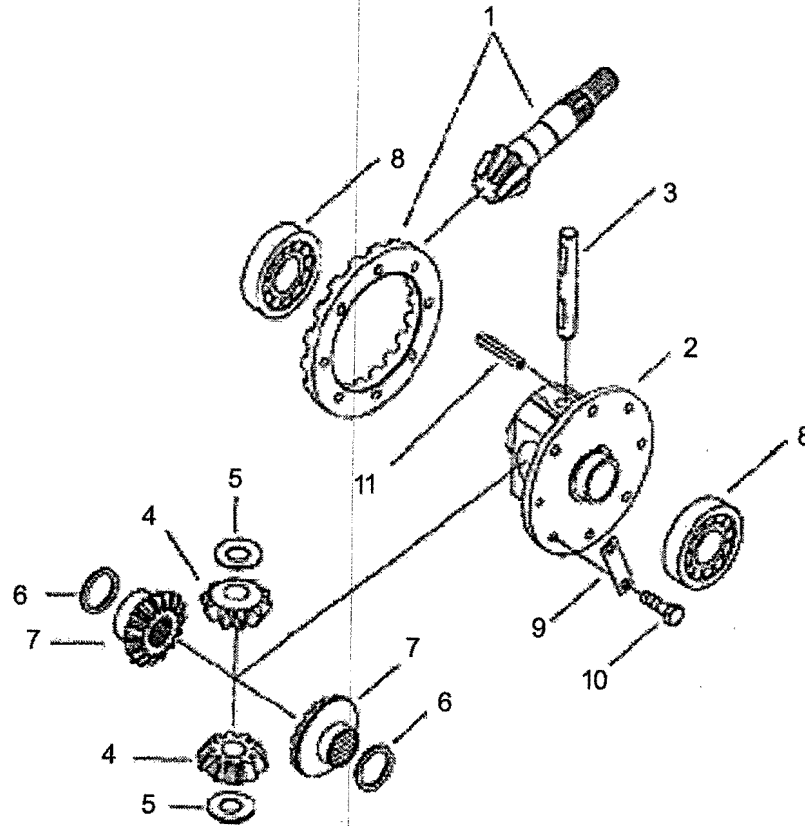

470DTC/530DTC/550DTC

ITEM No	LONG No.	VENDOR No.	DESCRIPTION	QTY. 470/530/550DTC
1-11	LG4524	A1400210	Differential Gear Assembly	1
1	LG4525	A1400214	Pinion & Ring Gear Set	1
2	LG4526	A1400211	Case Differential	1
3	LG3341	3A1415004	Shaft	1
4	LG3333	A1324060	Pinion, Mate	2
5	LG1927	3A1970123	Washer, Thrust	2
6	LG1928	3A1970122	Washer, Thrust	2
7	LG3332	A1324062	Gear Differential, Side	2
8	LG4527	A1400247	Bearing, Taper Roller	2
9	LG4528	A1410035	Plate, Lock	4
10	LG4529	A1410039	Bolt, Hex	8
11	N646661S8	S446065012	Pin, Spring	1