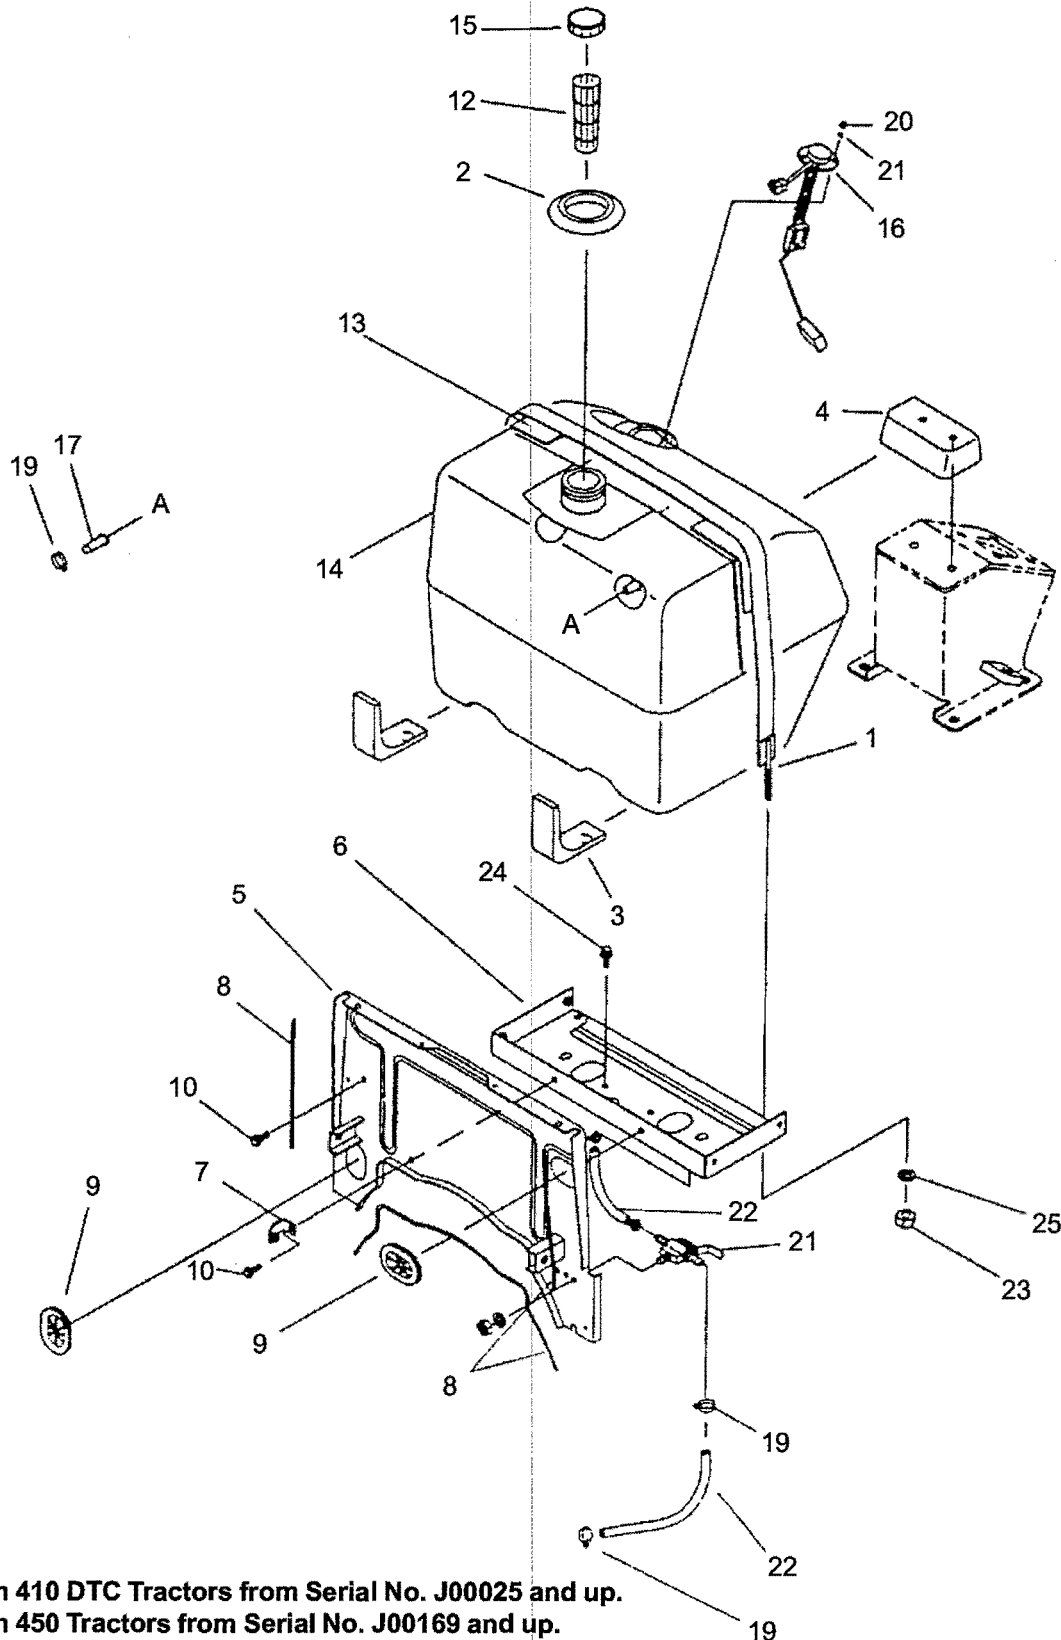

410DTC/450/450DTC/470 DTC

Effective on 410 DTC Tractors from Serial No. J00025 and up.
Effective on 450 Tractors from Serial No. J00169 and up.
Effective on 470 DTC Tractors from Serial No. J00065 and up.

410DTC/450/450DTC/470 DTC

ITEM No	LONG No.	VENDOR No.	DESCRIPTION	QTY.		
				450	410/450DTC	470DTC
1	LG3617	A1040117	Band, Fuel Tank	1	1	1
2	LG3619	A1040119	Cover, Dust Fuel Tank	1	1	1
3	LG3620	A1040120	Cushion, Front	2	2	2
4	LG3621	A1040121	Cushion, Rear	1	1	1
5-10	LG3622	A1040126	Fuel Tank Support Assembly	1	1	1
5	LG2508	A1040045	Cover, Fuel Tank	1	1	1
6	LG3962	A1040140	Support, Fuel Tank	1	1	1
7	LG2513	A1630167	Bracket, Clamp	1	1	1
8	LG1533	A1970204	Weather Strip	2	2	2
9	LG1159	A1970210	Grommet	2	2	2
10	LG1979	S159082033	Bolt, Hex w/Washer (M8-1.25x20)	2	2	2
11	LG3511	A1040127	Cock, Fuel Tank	1	1	1
12-21	LG3963	A1040131	Fuel Tank Assembly	1	1	1
12	LG1506	A1040052	Strainer, Fuel Tank	1	1	1
13	LG3631	A1040090	Sponge, Rubber	2	2	2
14	LG4164	A1040154	Tank, Fuel	1	1	1
15	LG3612	A1040111	Cap Assembly, Fuel	1	1	1
16	LG3613	A1040116	Gauge, Fuel	1	1	1
17	LG3624	A1040129	Cap, Fuel Return	1	1	1
18	LG3964	A1040135	Hose, Cock Valve	1	1	1
19	LG3615	A1970201B	Clamp, Hose	5	5	5
20	LG4192	S222501011	Screw, Cross (M5-0.8x10)	5	5	5
21	LG2496	S361050013	Washer, Spr. 1-TY	5	5	5
22	LG3952	A1040136	Hose, Fuel Filter	1	1	1
23	LG3623	A1877079	Nut, Lock (M8-1.25)	2	2	2
24	LG1909	S156102033	Bolt, Hex w/Washer (M10-1.25x20)	4	4	4
25	N630068-S8		Washer, Regular	2	2	2

Effective on 410 DTC Tractors from Serial No. J00025 and up.

Effective on 450 Tractors from Serial No. J00169 and up.

Effective on 470 DTC Tractors from Serial No. J00065 and up.