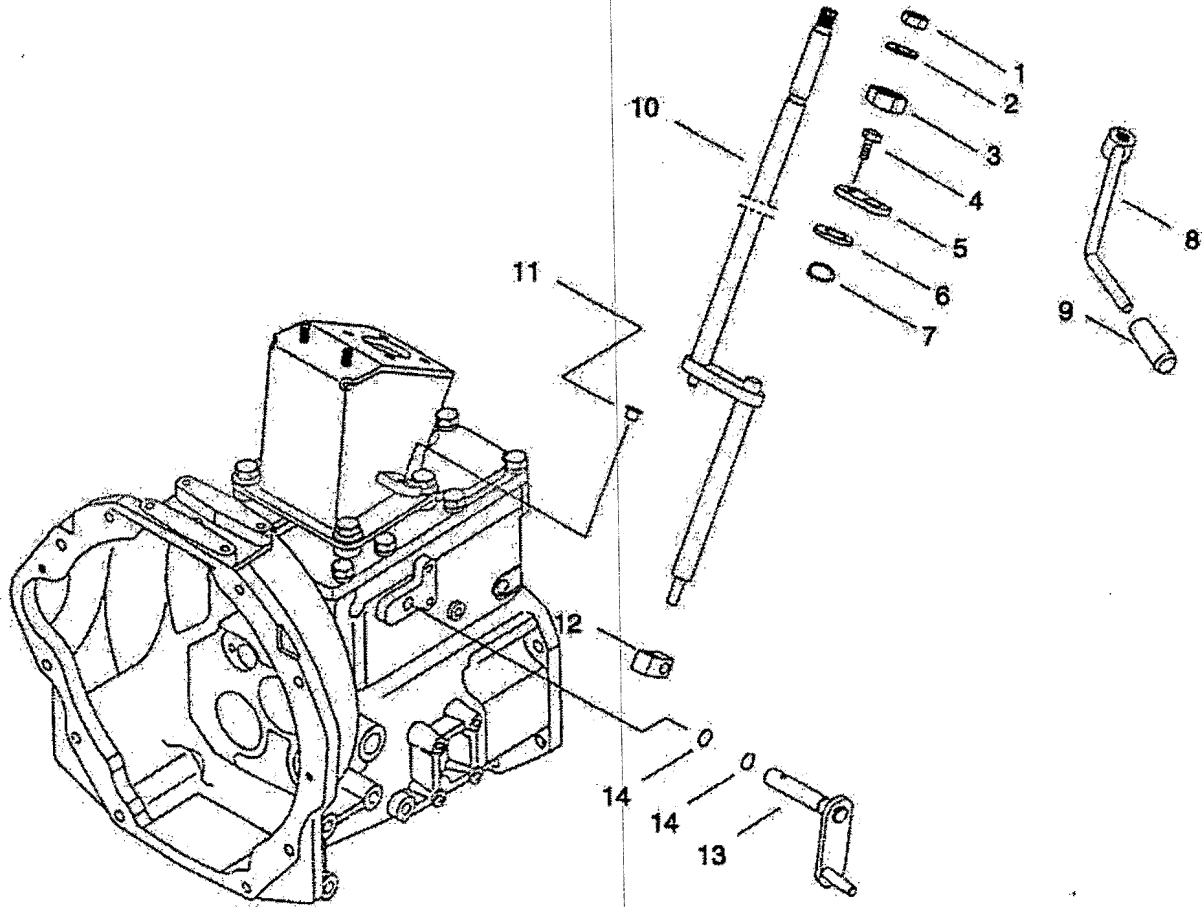

Effective on 410 DTC Tractors from Serial No. J00017 and up.
Effective on 450 Tractors from Serial No. J00169 and up.
Effective on 470 DTC Tractors from Serial No. J00065 and up.
Effective on 530 DTC Tractors from Serial No. J00057 and up.
Effective on 550 Tractors from Serial No. J00144 and up.

All Models

ITEM No	LONG No.	VENDOR No.	DESCRIPTION	QTY. ALL MODELS
1	LG3556	S310120013	Nut, Hex 3-TY (M12-1.25)	1
2	N630070-S8		Washer, Pin. S-RD (M12)	1
3	LG3557	S316200013	Nut, Hex S 2-TY (M20-1.5)	1
4	LG3558	S155083033	Bolt, Hex (M8-1.25x30)	1
5	LG3559	A1291084	Guide, Shaft F-R	1
6	N630073-S8		Washer, PLN S-RD (M20)	1
7	N661216-S8		Ring, Snap (M20)	1
8	LG1163	A1291100	Hand Lever, F-R	1
9	LG1152	A1100048	Grip	1
10	LG1440	A1291099	Shaft, Shuttle Shift	1
11	LG1015	A1970234	Bushing, Flange	1
12	LG3560	A1291175	Guide, Shuttle Shift	1
13	LG4187	A1291182	Lever, Outer F-R	1
14	LG1292	S801012010	O-Ring (P) P12 (M12x2.4)	1

Effective on 410 DTC Tractors from Serial No. J00017 and up.

Effective on 450 Tractors from Serial No. J00169 and up.

Effective on 470 DTC from Serial No. J00065 and up.

Effective on 530 DTC from Serial No. J00057 and up.

Effective on 550 Tractors from Serial No. J00144 and up.