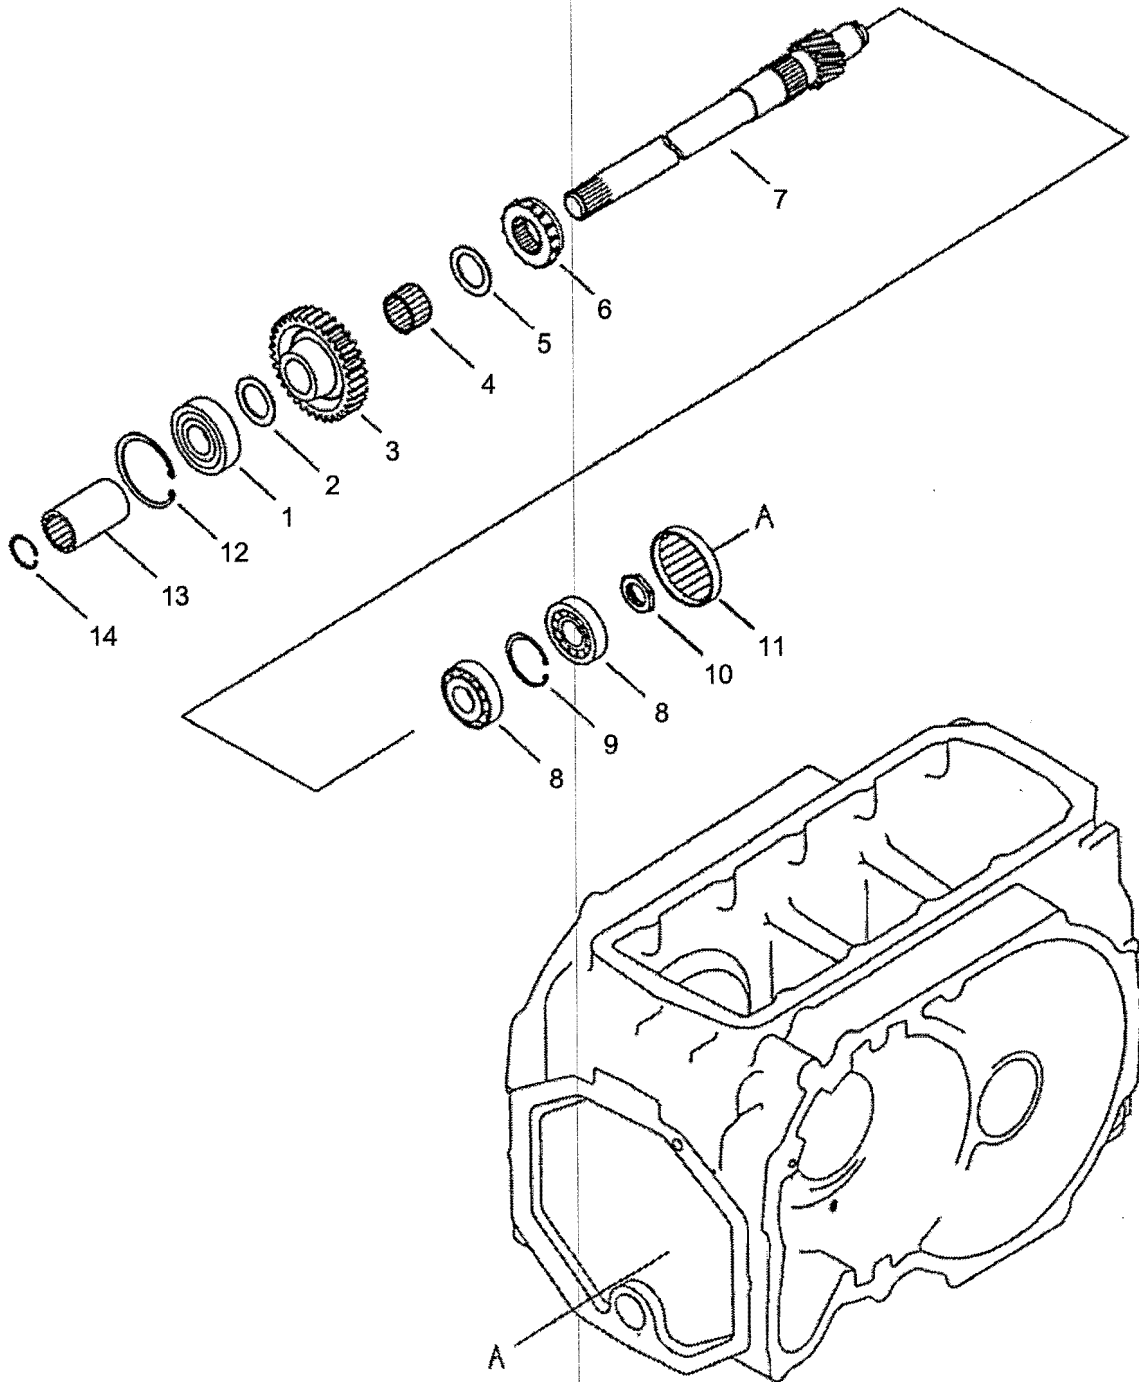

All Models

ITEM No	LONG No.	VENDOR No.	DESCRIPTION	QTY. ALL MODELS
1	LG1724	A0863060	Bearing, Ball 6306 (M72x30x19)	1
2	LG1790	A1285083	Washer, Thrust	1
3	LG1142	A1285126	Gear, High Drive	1
4	LG1729	A1281274	Bearing, Needle (M40x35x27)	1
5	LG1789	A1285082	Washer, Thrust (M50x35x3)	1
6	LG4184	A1285195	Selector	1
7	LG3549	A1285125	Shaft, Sub Drive	1
8	LG1738	A1285084	Bearing, Taper Roller 32006XJ (M55x30x17)	2
9	N660246-S		Ring, Snap (C)H (M55x2)	1
10	LG1785	A1281034	Nut, Lock (M25-1.5)	1
11	LG1028	A1283016	Cap, Rubber	1
12	N660257-S		Ring, Snap (C)H (M72x2.5)	1
13	LG1454	A1281228	Sleeve	1
14	N660230-S		Ring, Snap (M28x1.2)	1
15	LG3981	A1280122	Cover, Rubber Cap	1
16	LG1862	S154102033	Bolt, w/Washer (M10x1.25x20)	3