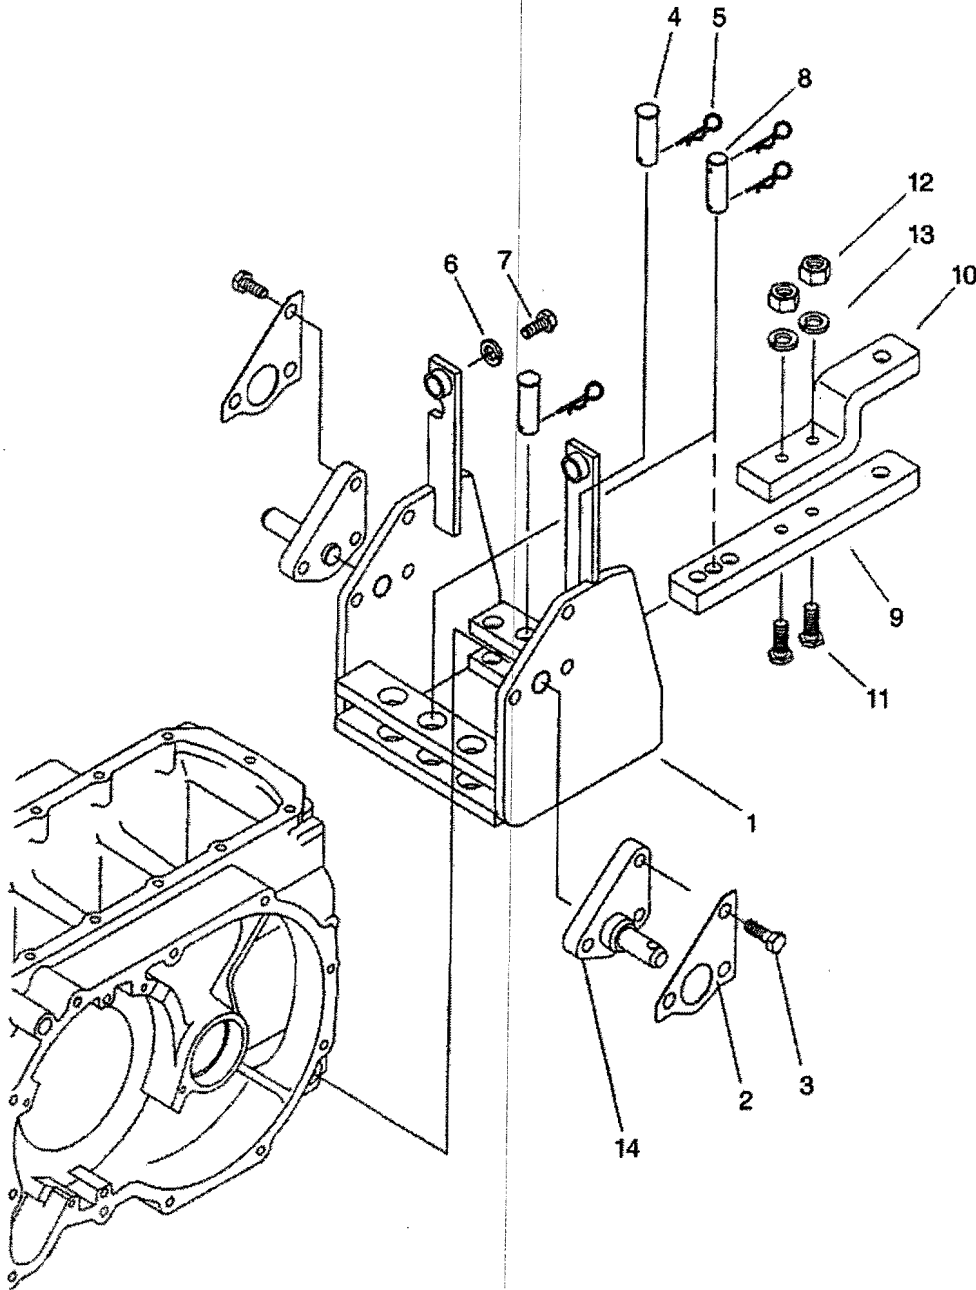

DRAWBAR HITCH

All Models

ITEM No	LONG No.	VENDOR No.	DESCRIPTION	QTY. ALL MODELS
1	LG3840	A1891024	Support, Hitch	1
2	LG2452	A1891020	Plate, Lock	2
3	LG4086	A1896472	Bolt, Hex (M14-2.00x55)	6
4	LG3842	A1891033	Pin, Drawbar R/Pivot (D20)	2
5	LG1991	3A1970091	Pin, Snap	4
6	N630187-S8		Washer, Spring	2
7	LG3507	S101144543	Bolt, Hex (M14-2.00x45)	2
8	LG3843	A1891032	Pin, Drawbar, F/Pivot (D25)	1
9	LG3844	A1891025	Drawbar, Hitch	1
10	LG3845	A1891034	Clevis	1
11	LG3846	S101208553	Bolt, Hex (M20-1.5x85)	2
12	LG3848	S302200053	Nut, Hex 1-TYPE (M20-1.5)	2
13	LG3847	S362200013	Washer, Spring 2-TYPE	2
14	LG1321	A1896187	Pin, Lower Link (L)	1

DRAWBAR HITCH