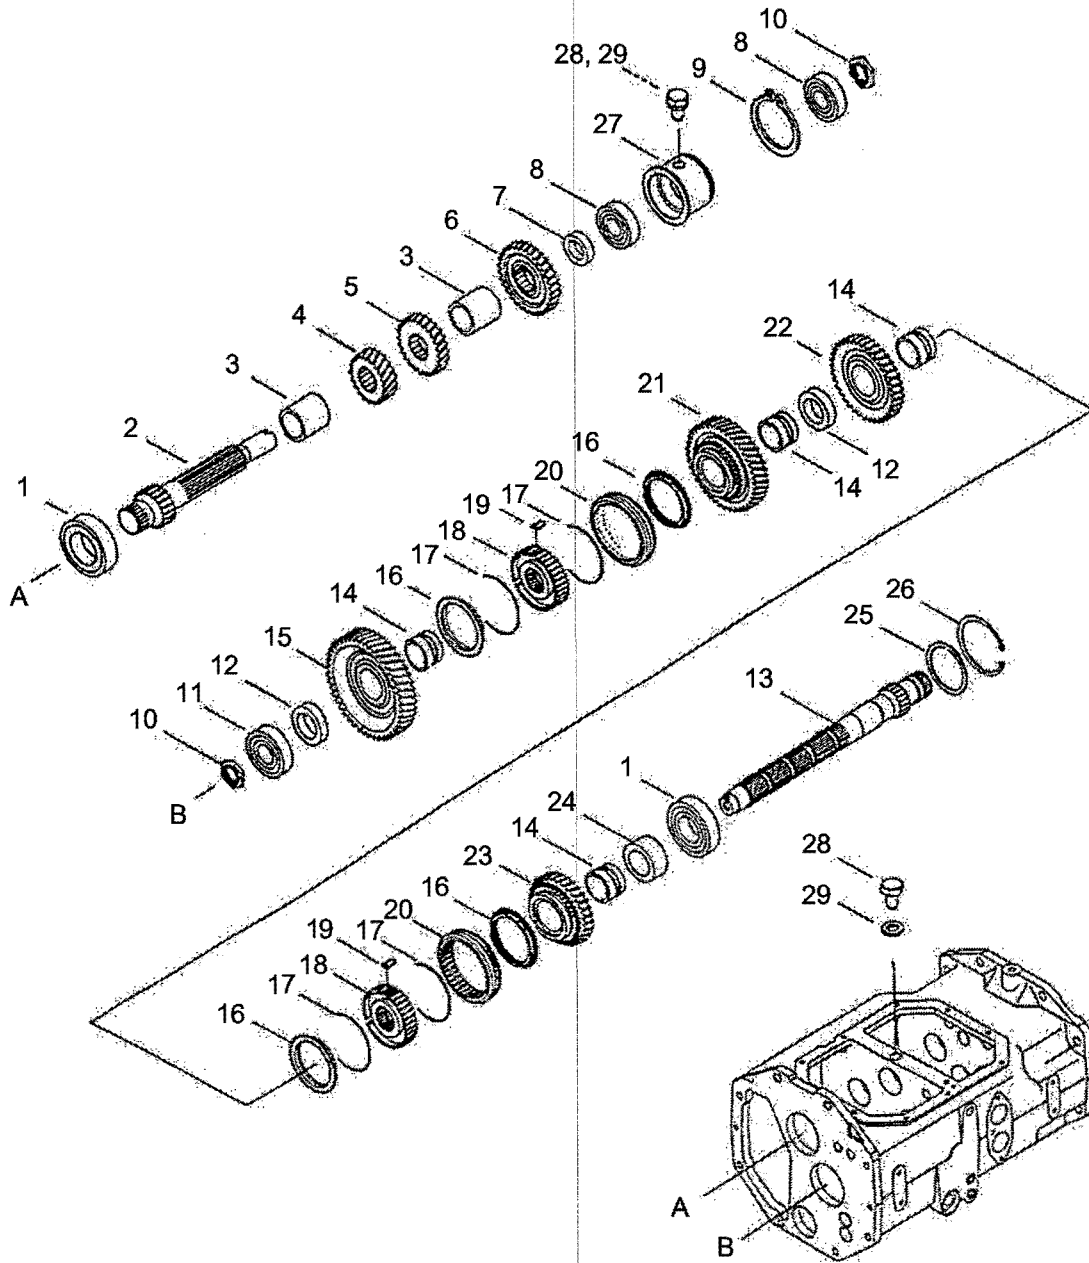

450/550

450/550

ITEM No	LONG No.	VENDOR No.	DESCRIPTION	QTY. 450/550
1	LG1720	A0862070	Bearing, Ball 6207 (M72x35x17)	2
2	LG3531	A1281501	Shaft, Shuttle DRV	1
3	LG1465	A1281152	Spacer (M42.7x33.5x44.5)	2
4	LG1125	A1281141	Gear, 2ND DRV	1
5	LG1127	A1281143	Gear, 3RD DRV	1
6	LG1129	A1281145	Gear, 4TH DRV	1
7	LG3532	A1281497	Spacer (M40x25.5x8.5)	1
8	LG1735	A1281230	Bearing, Taper Roller 32005XJ (M47x25x15)	2
9	LG3533	S810055001	Ring, Snap (C)H (M50.8x2)	1
10	LG1785	A1281034	Nut, Lock (M25-1.5)	2
11	LG1725	A0863061	Bearing, Ball 6306 (M72x30x19)	2
12	LG2109	A1281158	Spacer (M50x33x12)	2
13	LG4112	A1281517	Shaft, Main DRVN	1
14	LG1460	A1281081	Sleeve, Gear	4
15	LG1124	A1281176	Gear, 1ST DRN	1
16	LG1386	A1281354	Ring, Synchronizer	4
17	LG1488	3A1281021	Spring	4
18	LG1189	A1281384	Hub, Shift (F-R)	2
19	LG1311	3A1281020	Piece	6
20	LG1455	A1281361	Sleeve, Shift	2
21	LG1126	A1281142	Gear, 2ND DRVN	1
22	LG1128	A1281144	Gear, 3RD DRV	1
23	LG1130	A1281146	Gear, 4TH DRV	1
24	LG4113	A1281500	Spacer, T/M Shaft (M50x33x14.3)	1
25	LG1051	3A1281015	Collar	2
26	N660257-S		Ring, Snap (M72x2.5)	1
27	N661225-S		Ring, Snap (M30x1.2)	1
28	LG3534	A1281498	Holder, Bearing	1
29	LG3535	A1281499	Bolt, Stopper (M10-1.25x20)	1
30	N630174-S8		Washer, Lock (M10)	1
31	LG4114	A1285170	Cap, Rubber (M52x10)	3
32	N660245-S		Ring, Snap (M52x10)	2