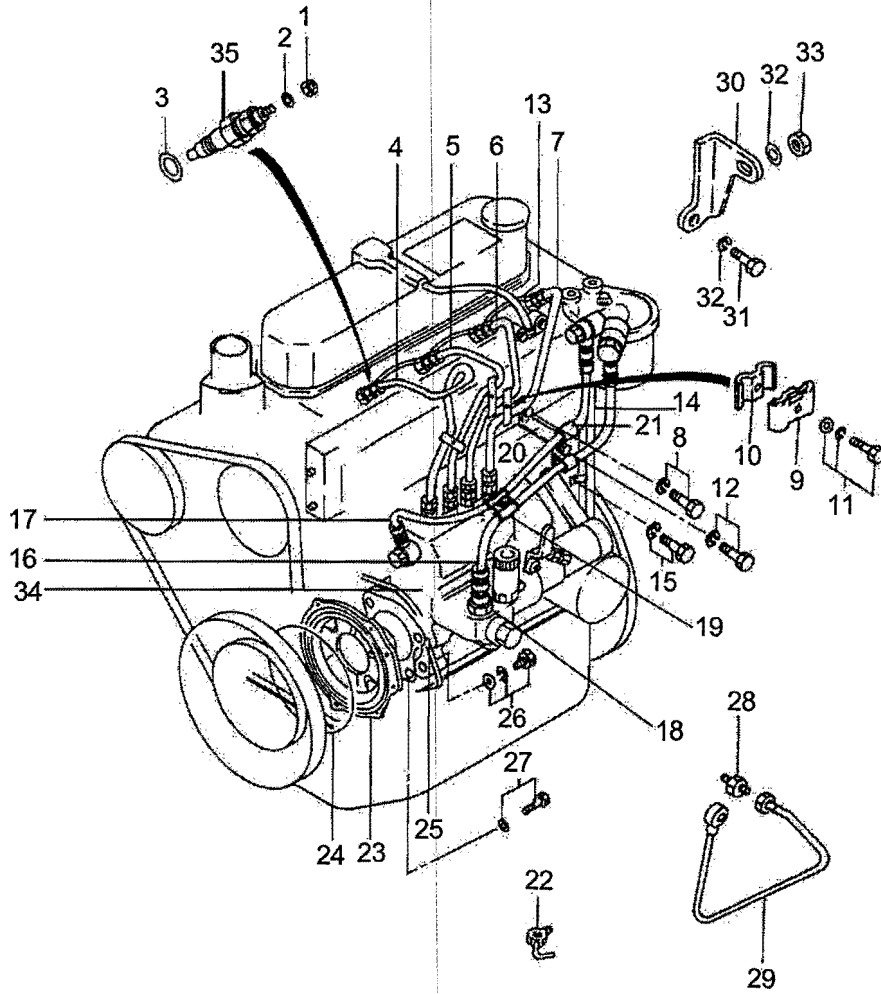

530 DTC/550/550 DTC

ITEM No.	LONG No.	VENDOR No.	DESCRIPTION	QTY.	
				550	530/550 DTC
1	LG2694	MD068353	Nut	4	4
2	LG2693	MD68355	Gasket, Fuel Return	4	4
3	LG2692	MD070717	Gasket, Holder	4	4
4	LG1637	32A61-22100	Pipe, Injection No. 1	1	1
5	LG1638	32A61-22200	Pipe, Injection No. 2	1	1
6	LG1639	32A61-22300	Pipe, Injection No. 3	1	1
7	LG1640	32A61-12400	Pipe, Injection No. 4	1	1
8	LG1818	F1805-08016	Bolt, w/Washer	1	1
9	LG1561	MM430703	Clamp (A)	3	3
10	LG1562	MM430614	Clamp (B)	3	3
11	LG1829	F1825-06025	Bolt, w/Washer	3	3
12	LG3905	F1805-06020	Bolt, w/Washer	1	1
13	LG1635	32A61-04100	Pipe, Fuel Leak Off	1	1
14	LG1636	32A61-03700	Pipe, Fuel	1	1
15	LG1826	F1805-08012	Bolt, w/Washer	1	1
16	LG3906	32C61-09600	Hose, Fuel Feed	1	1
17	LG3907	32C61-09700	Hose, Fuel Feed	1	1
18	LG2973	32B61-03900	Connector	1	1
19	LG2974	32A61-03901	Clamp, Pipe	1	1
20	LG3908	32B61-15900	Stay, Fuel Hose	1	1
21	LG3909	F2882-18000	Clip	2	2
22	LG1615	30661-50802	Joint, Eye	1	1
23	LG1577	32A61-01201	Flange, Inj. Pump	1	1
24	LG1626	06016-13140	O-Ring	1	1
25	LG1593	30661-51300	Gasket	1	1
26	LG1830	F2015-10035	Bolt, w/Washer	4	4
27	LG1819	F1805-08020	Bolt, w/Washer	1	1
28	LG1565	F4440-06300	Connector	1	1
29	LG1643	32A36-30100	Pipe, Oil	1	1
30	LG3910	32A61-00900	Bracket, Inj. Pump	1	1
31	LG1810	F1035-08020	Bolt	1	1
32	LG1835	F2515-08000	Washer, Spring	2	2
33	LG1831	F2300-08000	Nut	1	1
34	LG1654	32A65-02221	Pump Assy, Inj.	1	1
35	LG1621	MM435-94101	Nozzle and Holder Assy	4	4