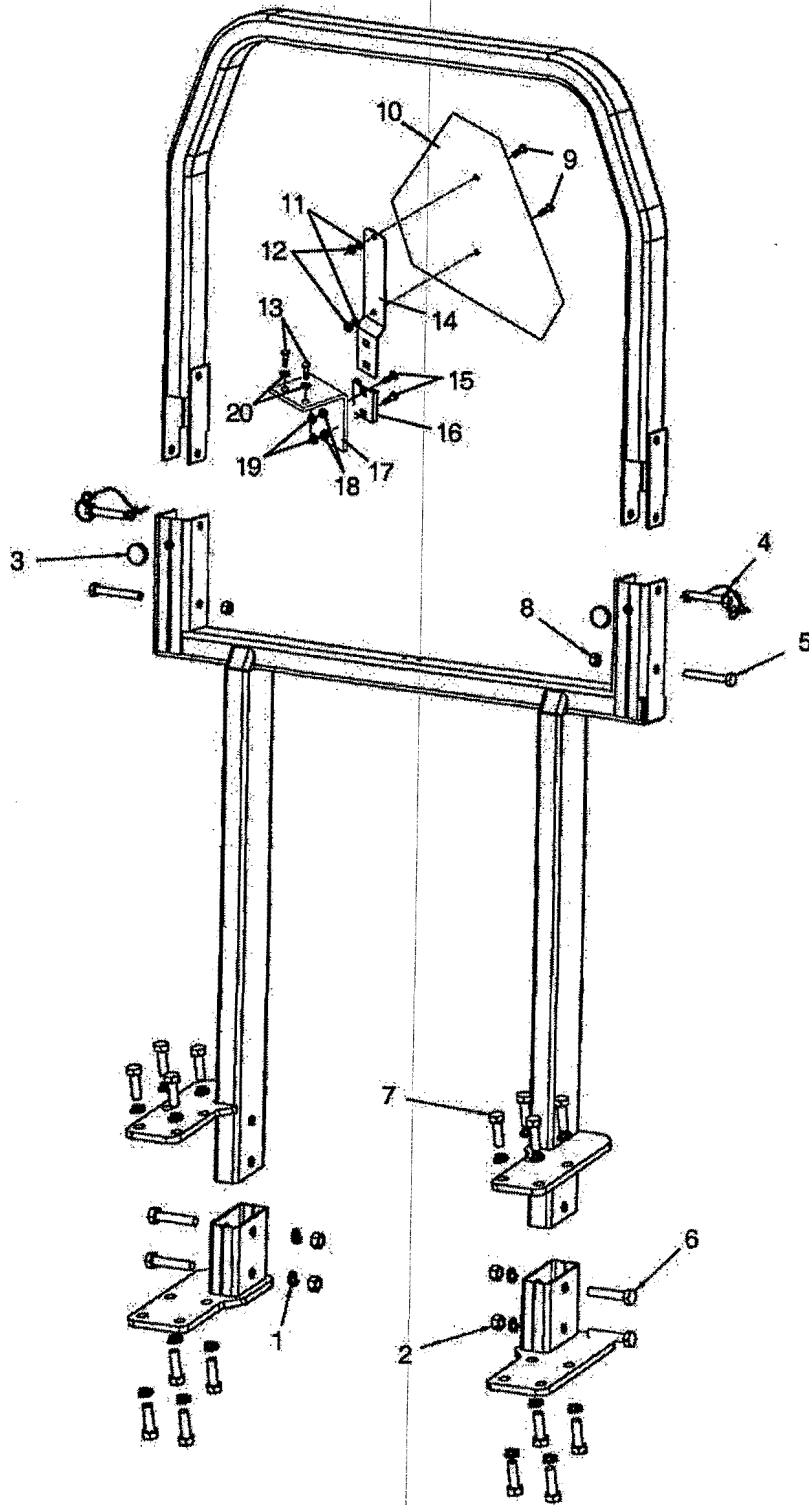

ROLLOVER PROTECTION STRUCTURE & SMV SIGN

All Models

ITEM No	LONG No.	VENDOR No.	DESCRIPTION	QTY.
				ALL MODELS
1	34811-S8		Washer, Lock (M5/8)	20
2	33849-S8		Nut, Hex (M5/8-11)	4
3	902479		Knob	2
4	902480		Pin, Clevis (M1/2-3.5)	2
5	304951-S8		Bolt, Hex (M1/2-13x3 3/4)	2
6	304933-S8		Bolt, Hex (M5/8-11x3 1/4)	4
7	500183		Bolt, Hex (M16-1.5x50)	16
8	55828-S8		Nut, Prevailing Torque (M1/2-13)	2
9	54312-S8		Screw, Pan Hd. (M10-24x1/2)	2
10	781707		Emblem, SMV	1
11	34803-S8		Washer, Lock (M10)	2
12	34053-S8		Nut, Hex (M10-24)	2
13	304646-S8		Bolt, (M1/4-20x3/4)	2
14	781708		Bracket, SMV Male	1
15	302355-S8		Bolt, CRG SHT (M5/16-18x1)	2
16	734612		Bracket, SMV Female	1
17	902387		Bracket, SMV Rollbar	1
18	34806-S8		Washer, Lock (M5/16)	2
19	33797-S8		Nut, Hex (M5/16-18)	2
20	34805-S8		Washer, Lock (M1/4)	2