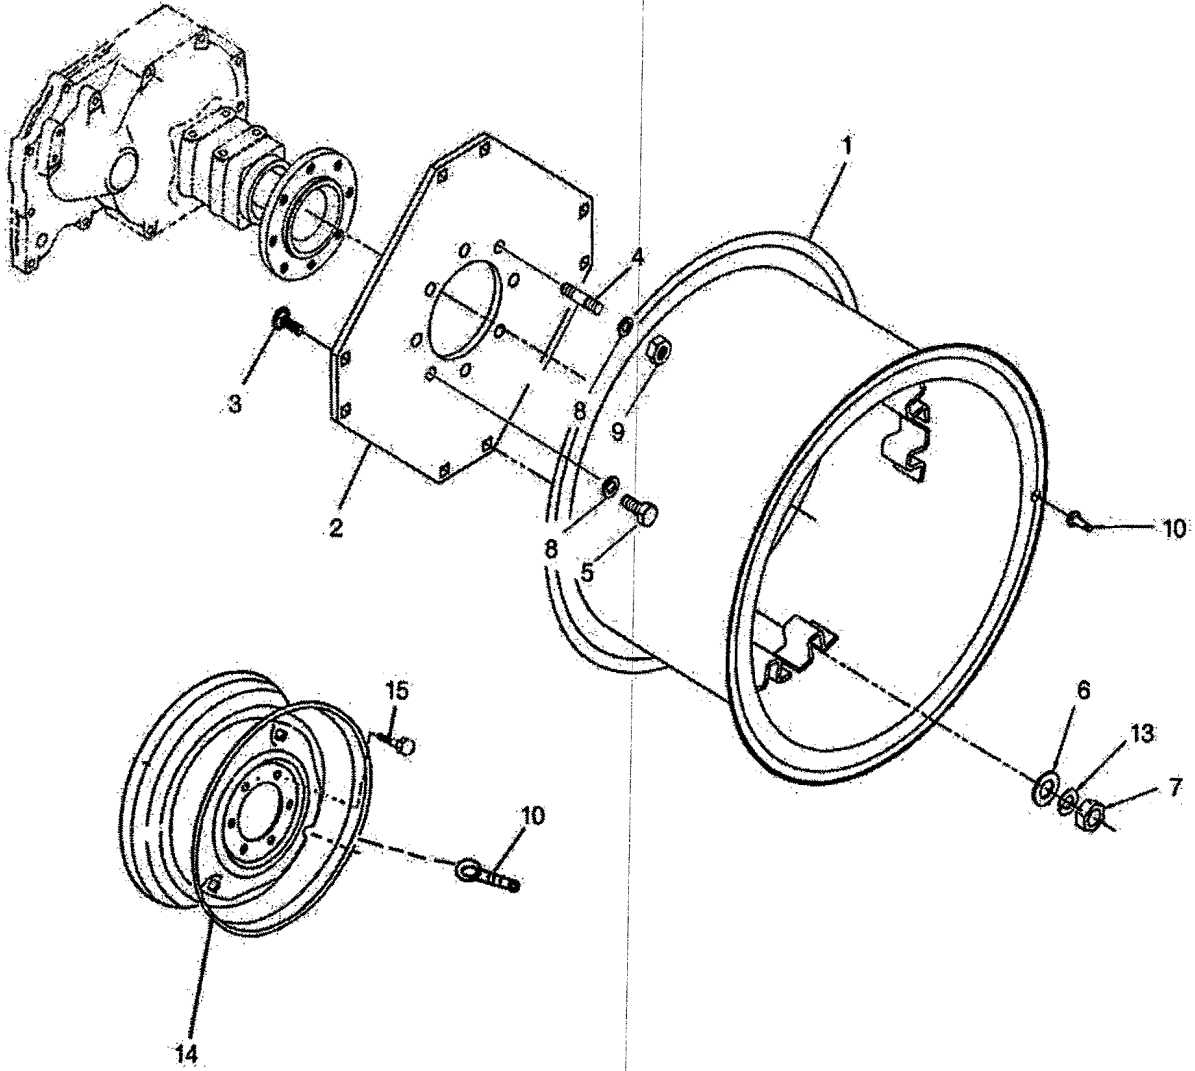

11,12

TURF TIRE & RIM ASSEMBLY - 2WD