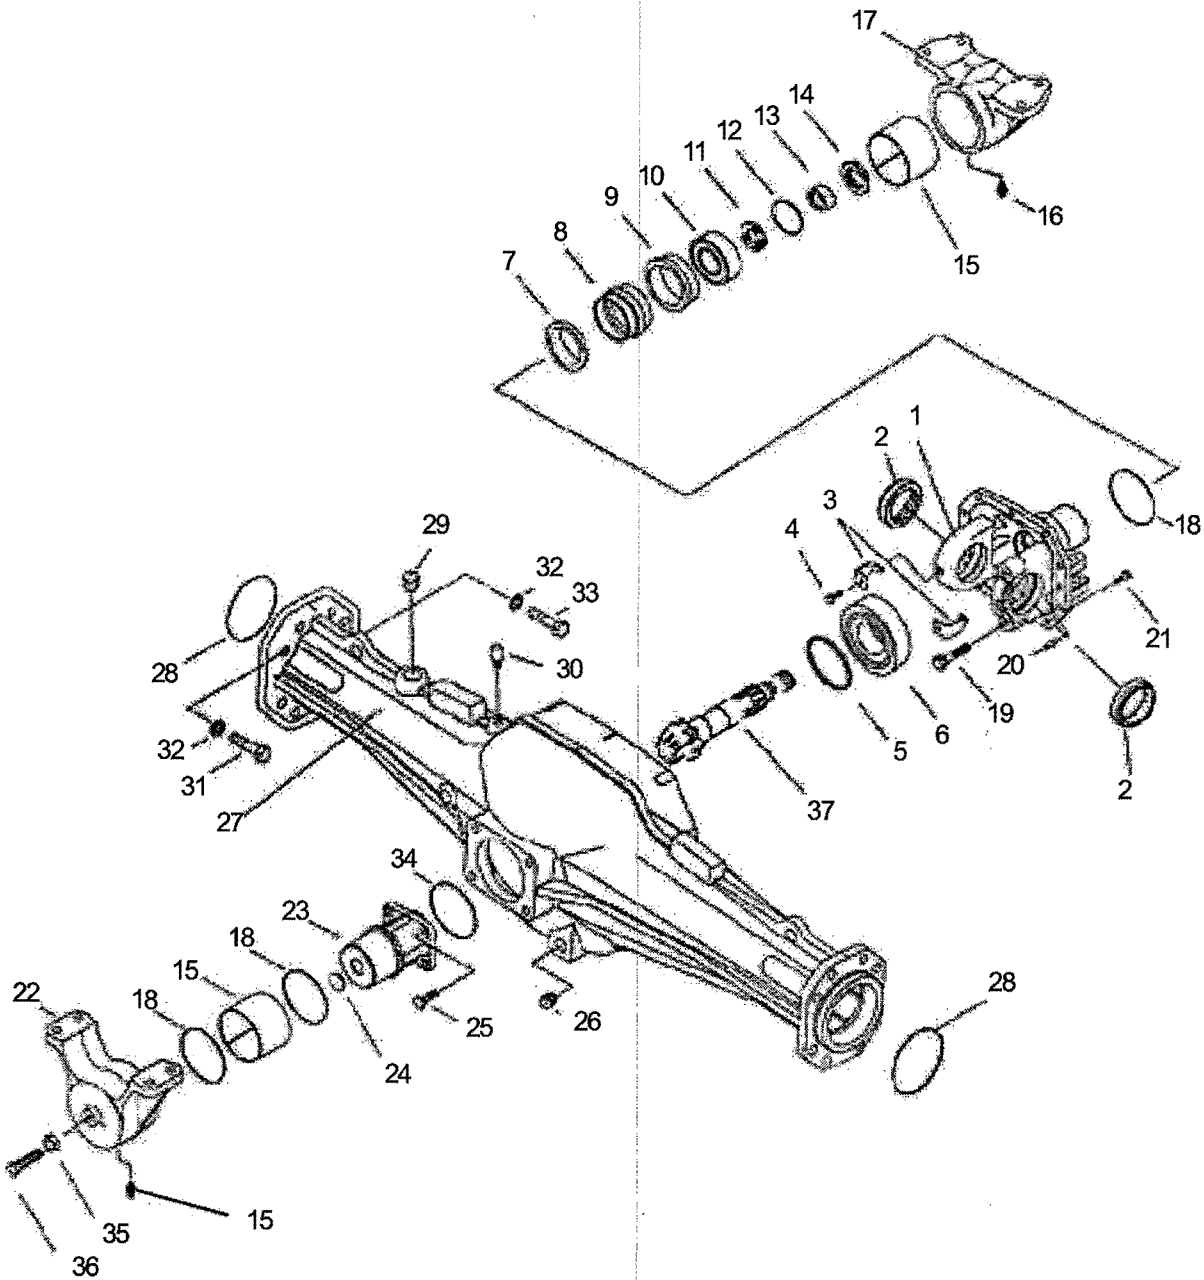

470DTC/530DTC/550DTC

470DTC/530DTC/550DTC

ITEM No	LONG No.	VENDOR No.	DESCRIPTION	QTY. 470/530/550DTC
1-14	LG4510	A1400244	Differential Gear & Holder Assembly	1
1	LG4511	A1400222	Holder Differential Assembly	1
2	LG4512	A1400224	Screw	2
3	LG4513	A1400237	Plate, Lock	2
4	LG4133	S153061233	Bolt, Hex w/Washer (8.8)	2
5	LG4514	A0870451-8	Liner	AR
6	LG2227	A1326032	Bearing, Taper Roller (#32207C)	1
7	LG4515	A1400236	Spacer	1
8	LG4516	A1400227	Spacer	1
9	LG4517	A1400228	Spacer	1
10	LG1737	A1400093	Bearing, Taper Roller (#32206C0	1
11	LG1398	3A1970012	Seal, Oil (D45xD62X9T)	1
12	LG1277	S801030010	O'Ring (D29.7xD3.5)	1
13	LG1016	3A1411004	Bushing, Seal (D45x15)	1
14	LG1776	3A1970065	Nut (M30x1.5)	1
15	LG1011	3A1970006	Bushing (ID80x40)	2
16	LG4138	A0730048	Nipple, Grease (PT1/8)	2
17	LG1756	A1410038	Bracket, Rear	1
18	LG1281	S802080010	O-Ring (D79.4xD3.1)	3
19	LG4505	A1400225	Bolt, Reamer	2
20	LG4506	S421132023	Pin, Par, A-TY	2
21	LG1933	S153123533	Bolt, Hex w/Washer (M12x1.25)	10
22	LG4507	A1410040	Bracket, Front	1
23	LG1174	A1400100	Holder, Front (ivot	1
24	LG4508	A1400235	Washer	1
25	LG1864	S154103033	Bolt, Hex w/Washer (M10x1.25x30)	4
26	LG1775	3A1970052	Plug Taper (PT3/8)	1
27	LG4509	A1400209	Case, Front Axle	1
28	LG1282	S802095010	O-Ring (D94.4x3.1)	2
29	LG1774	3A1970052	Plug, Taper (PR 1/2)	1
30	LG1001	3A140004	Breather, Air	1
31	LG3664	S101124043	Bolt, Hex (M12x1.75x45)	14
32	N630175S8	S361120013	Washer, Spring	16
33	LG3669	A1970248	Bolt, Reamer (M12x1.75x45)	2
34	LG1280	S802075010	OORing (D75)	1
35	LG3674	S163124043	Bolt (M12x1.75x40)	3
36	N620015S8	S301120043	Nut, Hex (M12x1.75)	3
37	LG4525	A1400214	Ring Gear & Pinion	1