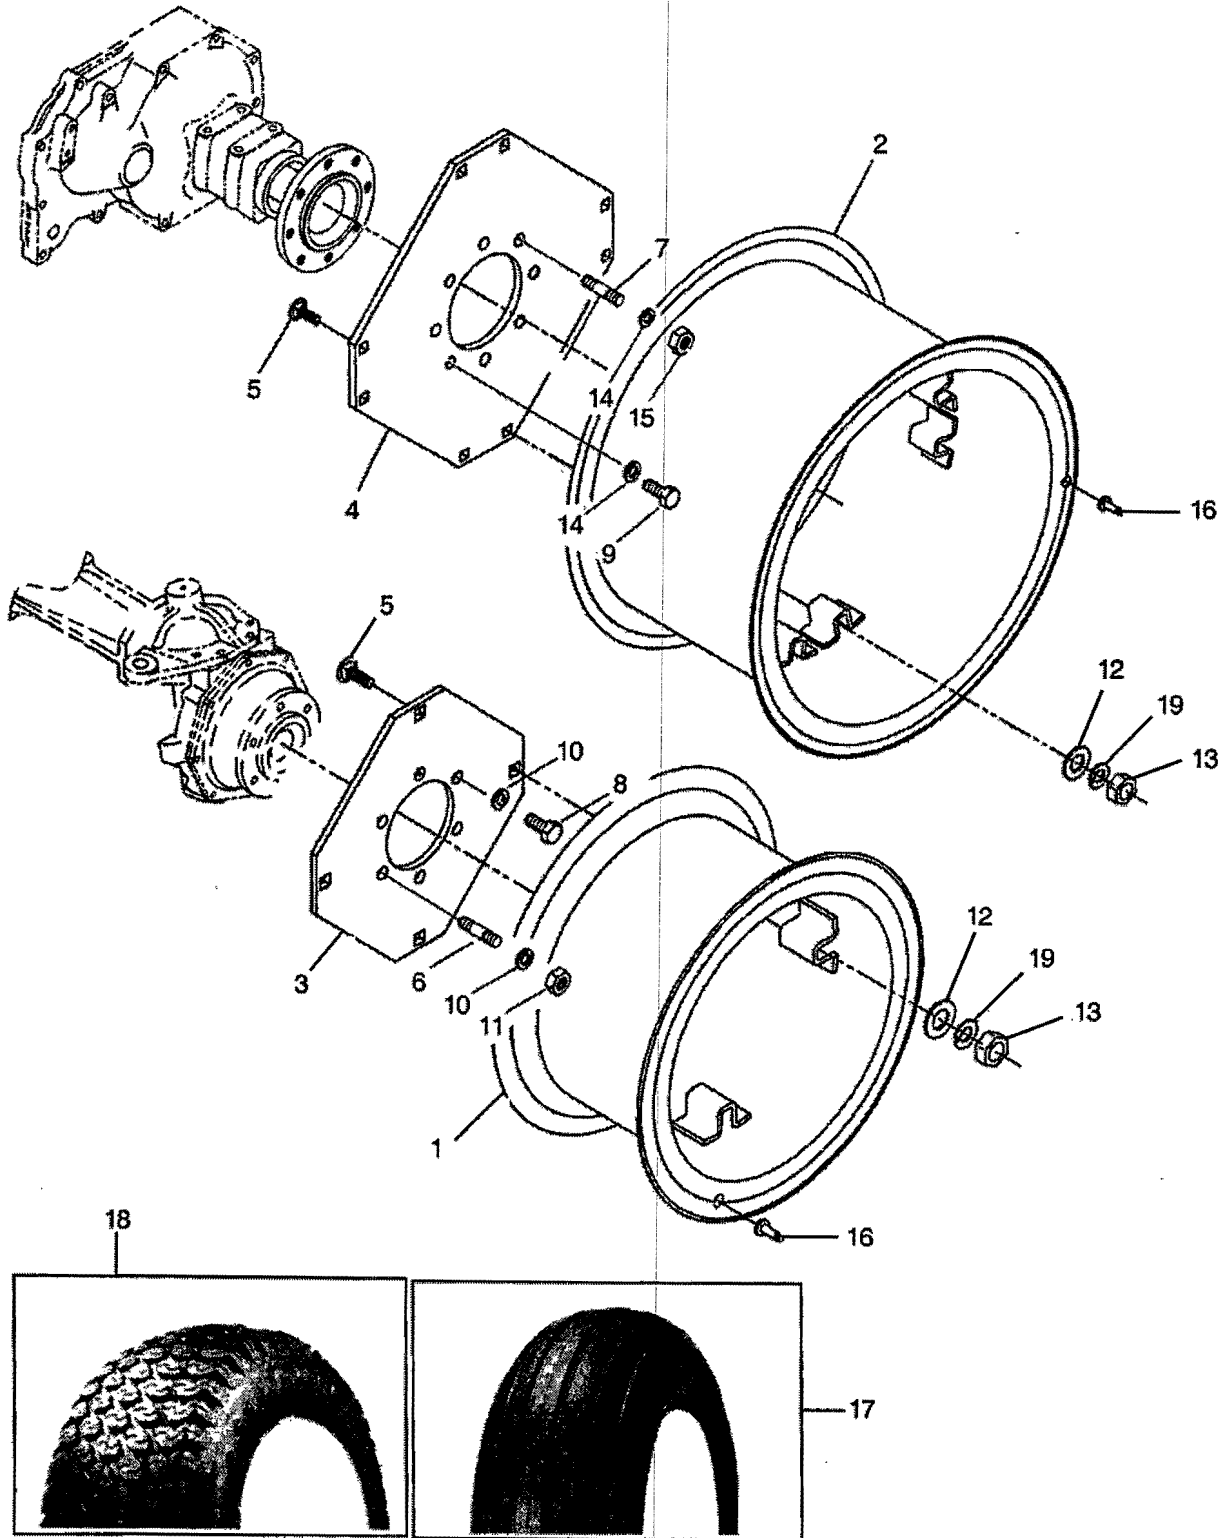

TURF TIRE & RIM ASSEMBLY 6 HOLE AXLE - 4 WD

ITEM No.	LONG No.	VENDOR No.	DESCRIPTION	QTY.	
				410/450/470 DTC	530/550 DTC
1	902723		Wheel, Front (M10x16)	2	2
2	902725		Wheel, Rear (M14x20)	2	2
3	902726		Center Disc, Front	2	2
4	902727		Center Disc, Rear	2	2
5	58877-S8		Bolt, Carriage (M5/8-11x3 1/4)	24	24
6	LG4352	S167163023	Bolt, Stud (M16-1.5x30)	4	4
7	LG3984	S167183023	Bolt, Stud (M18-1.5x30)	4	4
8	500355		Bolt, Hex (M16-1.5x35)	8	8
9	500358		Bolt, Hex (M18-1.5x35)	12	12
10	N630176-S8		Washer, Lock (M16)	12	12
11	500394		Nut, Hex (M16-1.5) Thin	4	4
12	44742-S8		Washer, Flat (M5/8)	24	24
13	33849-S8		Nut, Hex (M5/8-11)	24	24
14	500215		Washer, Lock (M18)	16	16
15	LG3684	S302180043	Nut, Hex (M18-1.5)	4	4
16	757044		Valve Stem	4	4
17	902728		Tire, Front (12.5L-16)	2	2
18	793032		Tire, Rear (M44x18.00-20)	2	2
19	34811-S8		Washer, Lock (M5/8)	24	24