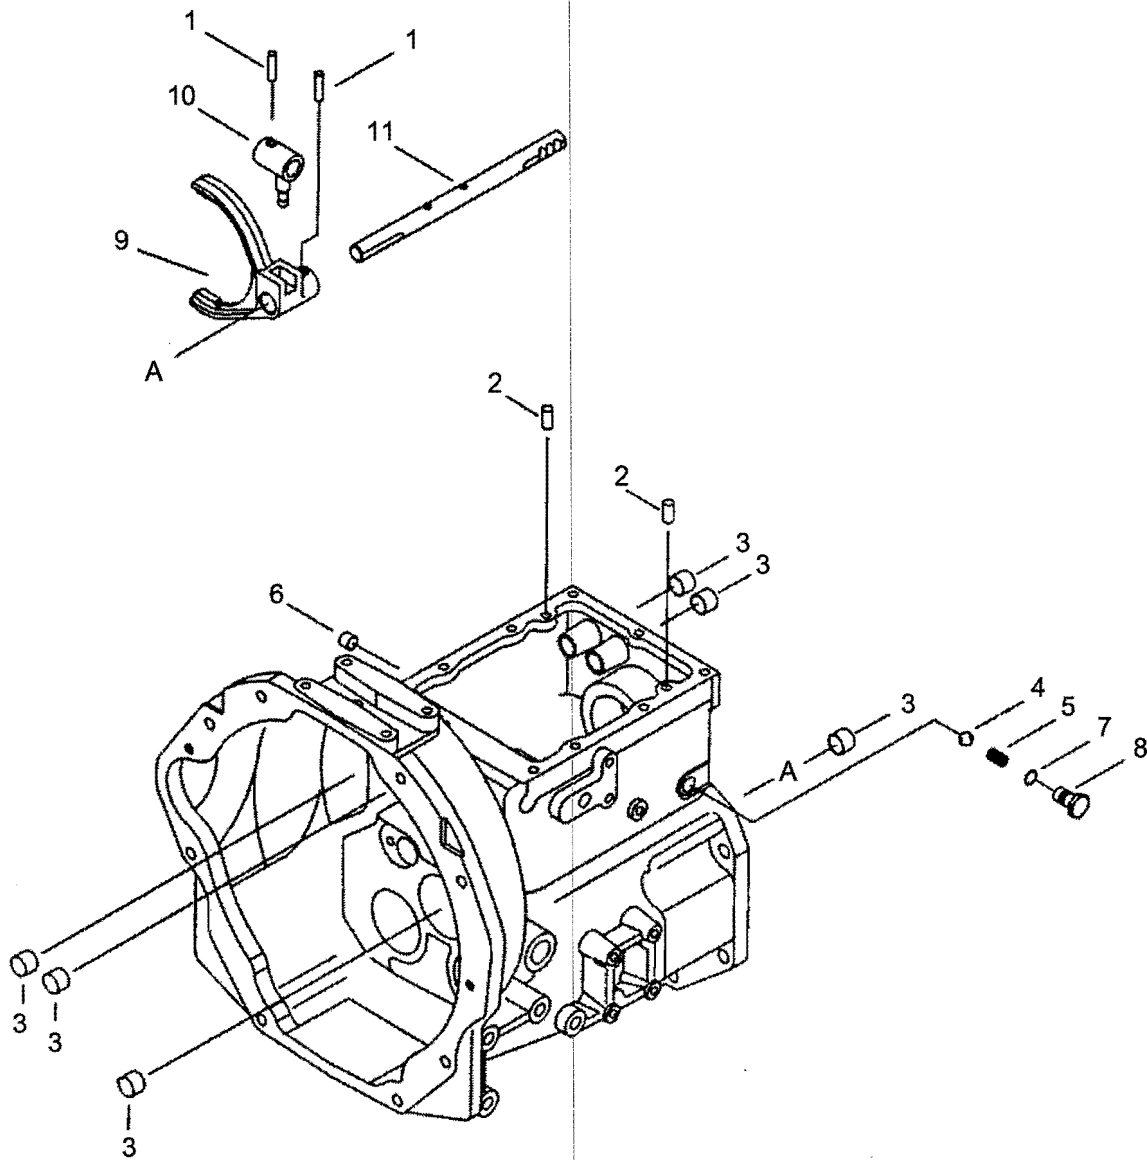

Effective on 410 DTC Tractors up to Serial No. J00016.
Effective on 450 Tractors up to Serial No. J00168.
Effective on 470 DTC Tractors up to Serial No. J00064.
Effective on 530 DTC Tractors up to Serial No. J00056.
Effective on 550 Tractors up to Serial No. J00144.

All Models

ITEM No	LONG No.	VENDOR No.	DESCRIPTION	QTY. ALL MODELS
1	N646663-S8		Pin, Spring W-TY (M6x25)	2
2	LG1325	S423102010	Pin, Dowel	2
3	LG1026	3A1290009	Cap, Rail	6
4	LG1707	A20063390	Ball, Shift Fork	1
5	LG1489	3A1290011	Spring	1
6	LG1770	3A1250009	Plug	1
7	LG1274	S801015010	O-Ring (P15)(M15x2.4)	1
8	LG1793	A1291119	Bolt, F-R Shift	1
9	LG2212	A1291171	Fork, F-R	1
10	LG1698	A1291118	Arm, Inner F-R	1
11	LG2213	A1291172	Rail, F-R	1

Effective on 410 DTC Tractors up to Serial No. J00016.

Effective on 450 Tractors up to Serial No. J00168.

Effective on 470 DTC Tractors up to Serial No. J00064.

Effective on 530 DTC Tractors up to Serial No. J00056.

Effective on 550 Tractors up to Serial No. J00144.