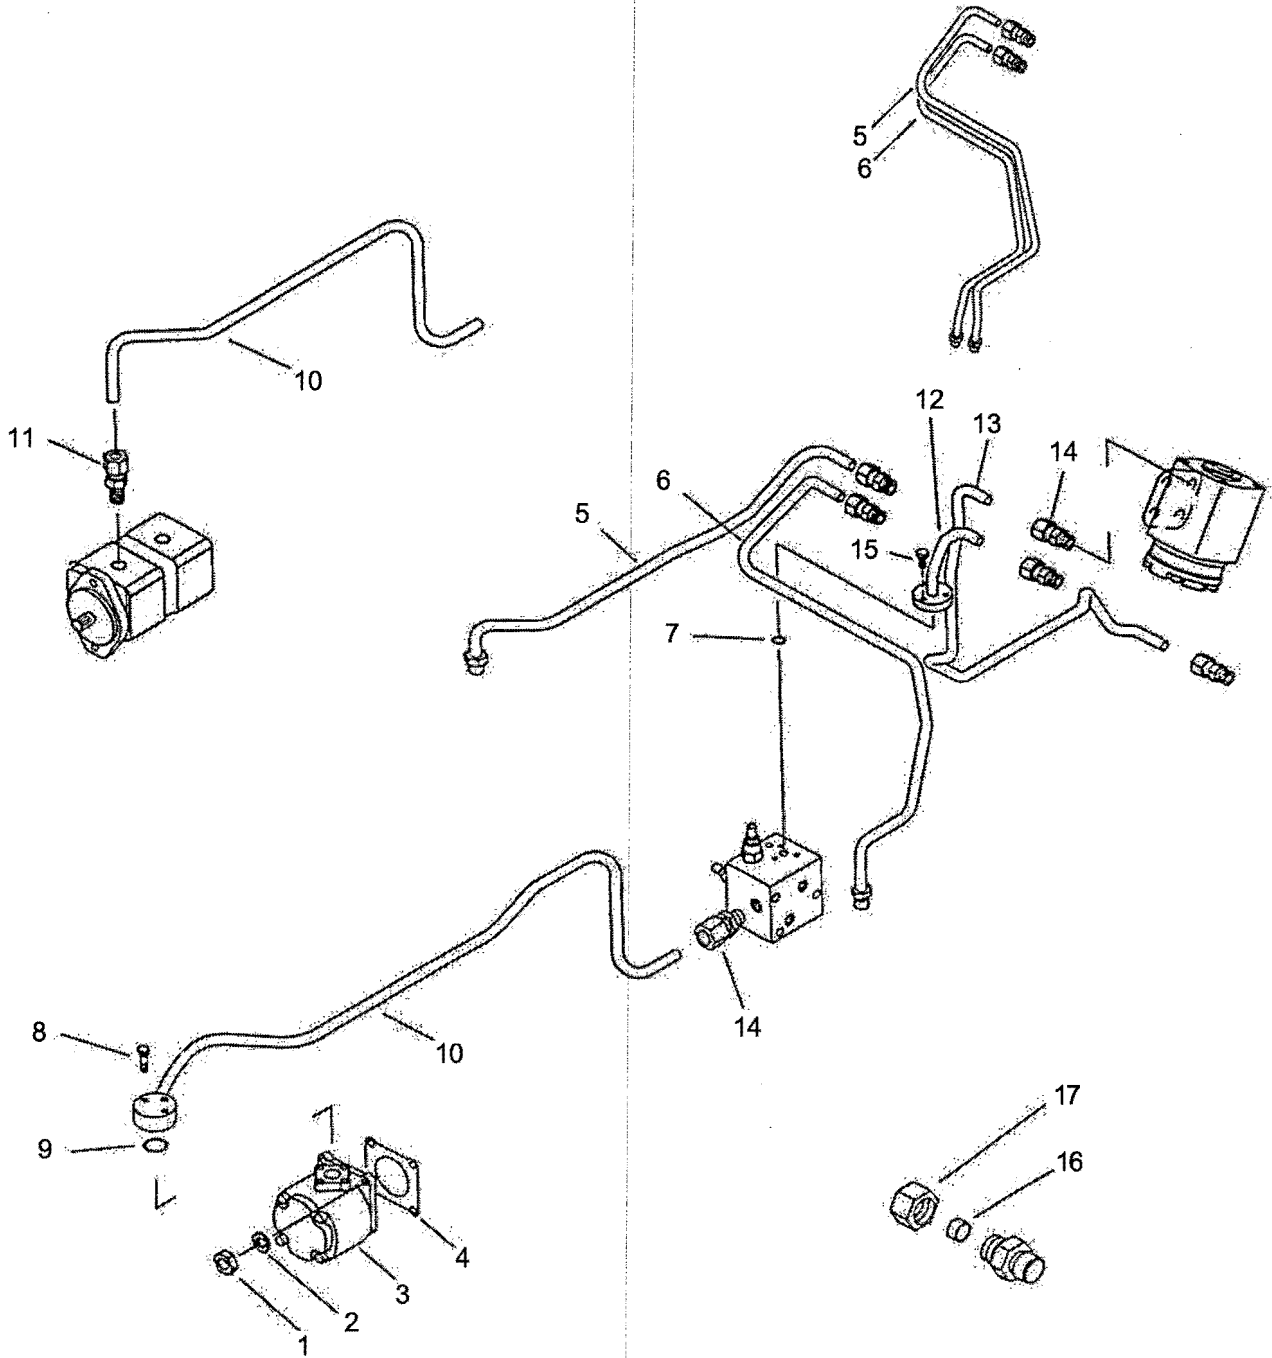

Effective on 410 DTC Tractors up to Serial No. J00016.
 Effective on 450 Tractors up to Serial No. J00168.
 Effective on 470 DTC Tractors up to Serial No. J00064.

ALL MODELS

ITEM No.	LONG No.	VENDOR No.	DESCRIPTION	QTY.			
				450	410/450/470	530/550	550
				DTC	DTC	DTC	DTC
1	N620013-S8		Nut, Hex(M8-1.25)	4	4	-	-
2	N630173-S8		Washer, Spring (M8)	4	4	-	-
3	LG3712	A1823109	Pump, Steering 8.00CC/REV	1	1	-	-
4	LG2015	3A1823010	Packing, Pump	1	1	-	-
5	LG2295	A1630314	Pipe, P/S (R)	-	1	-	-
-	LG2294	A1630301	Pipe, P/S (R)	-	-	1	-
-	LG4156	A1630361	Pipe, P/S (R)	1	-	-	1
6	LG2282	A1630237	Pipe, P/S (L)	-	1	-	-
-	LG1340	A1630235	Pipe, P/S (L)	-	-	1	-
-	LG4157	A1630360	Pipe, P/S (L)	1	-	-	1
7	LG1293	S801016010	O-Ring (D15.8x2.4)	1	1	1	1
8	LG1952	S153063533	Bolt, Hex (M6-1.0x35)	3	3	-	-
9	LG1275	S801018010	O-Ring (D17.8x2.4)	1	1	-	-
10	LG2277	A1630198	Pipe, P/S Pressure	1	1	-	-
-	LG3713	A1630300	Pipe, P/S Pressure	-	-	1	1
11	LG3714	A1630150	Joint BOM12-04G	-	-	1	1
12	LG1342	A1630199	Pipe, P/S Pressure	1	1	1	1
13	LG1339	A1630233	Pipe, P/S Drain	1	1	1	1
14	LG1195	A1630144	Joint BOM12-03G	6	6	6	6
15	LG3715	S153062533	Bolt, Hex (M6-1.0x25)	3	3	3	3
16	LG1457	A1630169	Sleeve	6	6	7	7
17	LG1798	A1630170	Nut, Hex	6	6	7	7