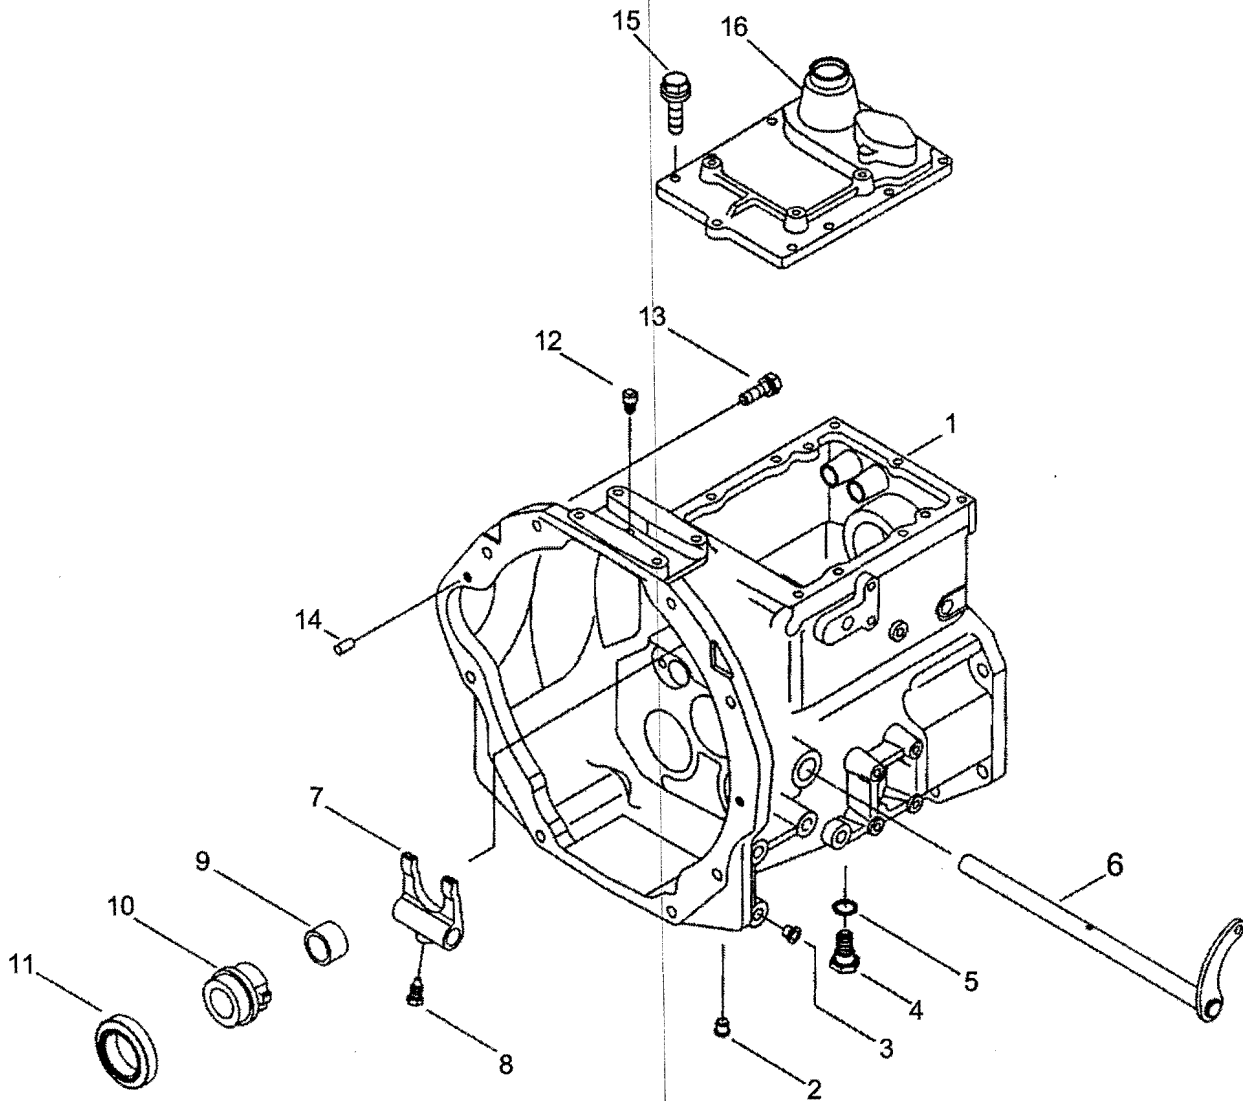

470DTC/530DTC/550DTC

ITEM No	LONG No.	VENDOR No.	DESCRIPTION	QTY.	
				470/530/550DTC	
1	LG3500	A1250108	Housing, Clutch	1	1
2	LG1770	3A1250009	Plug	1	1
3	LG1777	3A1970068	Plug	6	6
4	LG1784	A1280097	Plug, Magnet	1	1
5	LG1395	A10263360	Seal, (M26x20x1)	1	1
6	LG1419	A1260041	Shaft, Clutch Lever	1	1
7	LG1209	A1250073	Lever, Clutch Shift	1	1
8	LG1782	A1250047	Bolt, Locking (M12-1.25)	1	1
9-10	LG3501	A1250095	Hub Assy, Release Bearing	1	1
9	LG1014	A1970236	Bushing	1	1
10	LG1191	A1250071	Hub, Release Bearing	1	1
11	LG1730	A1250056	Bearing, Release (TK655-1BU3) (M55x87.6x21.5)	1	1
12	LG1002	A1250049	Plug, Air Vent	1	1
13	LG1861	S153124533	Bolt, Hex w/Washer (M12-1.75x45)	10	10
14	LG1325	S423102010	Pin, Dowel	2	2
15	LG1864	S154013033	Bolt, Hex w/Washer (M18-12x2)	10	10
16	LG3971	S1293133	Cover, Clutch	1	1

Effective on 410 DTC Tractors up to Serial No. J00024.
Effective on 470 DTC Tractors up to Serial No. J00064.
Effective on 530 DTC Tractors up to Serial No. J00072.

**Effective on 410 DTC Tractors up to Serial No. J00024.
Effective on 470 DTC Tractors up to Serial No. J00064.
Effective on 530 DTC Tractors up to Serial No. J00072.**