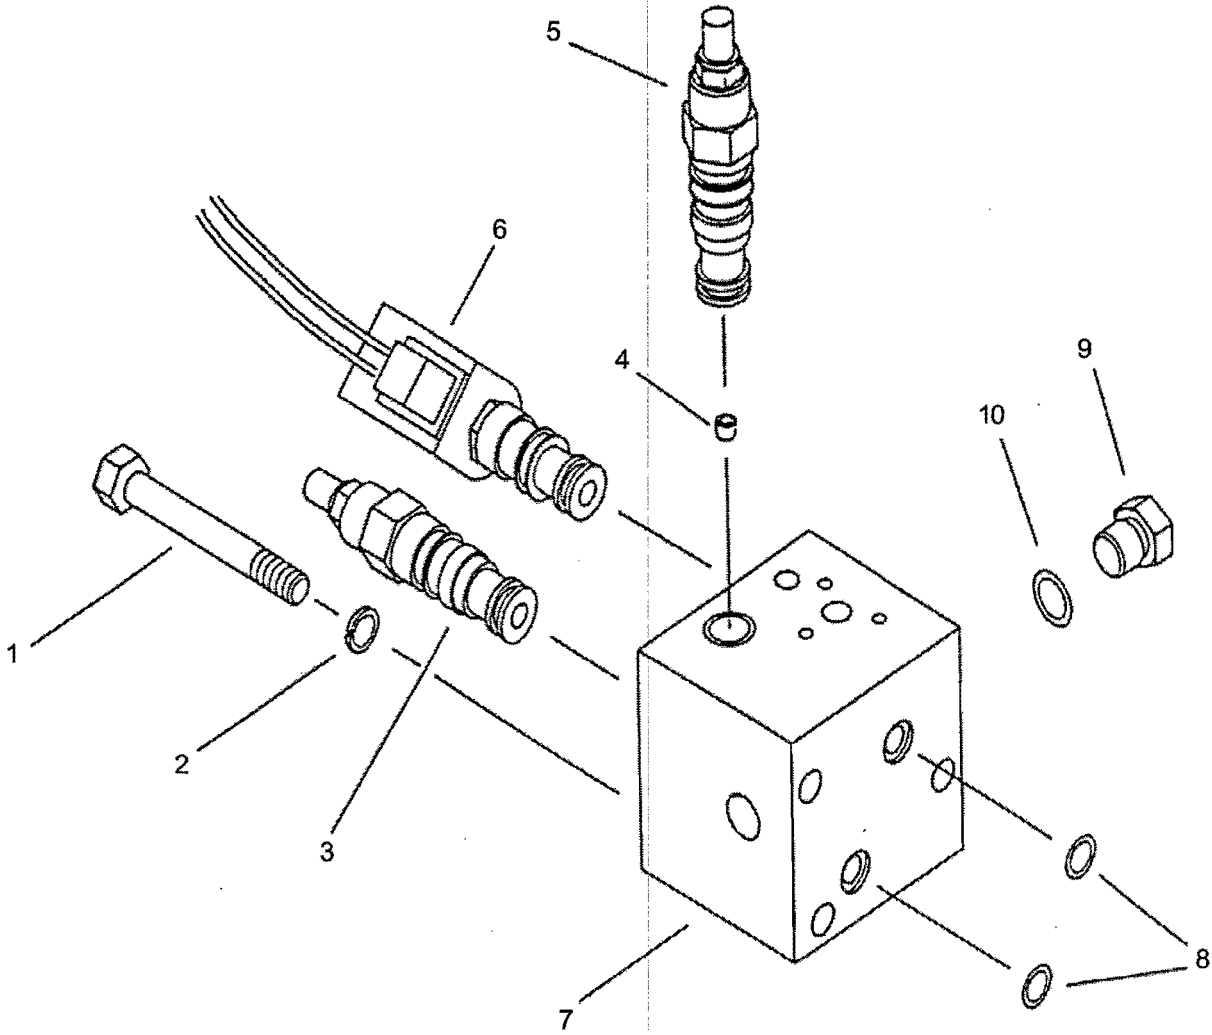

ALL MODELS

ALL MODELS

ITEM No.	LONG No.	VENDOR No.	DESCRIPTION	QTY.
				ALL MODELS
1	LG1957	S107109043	Bolt, Hex (M10-1.25x90)	3
2	N630174-S8		Washer, Spring (M10)	3
3-10	LG1192	A1822018	Ind. PTO Valve Assy	1
3	LG3388	A1822020	Valve, Sequence	1
4	LG3749	A1822023	Orifice	1
5	LG3390	A1822021	Valve, Reducing	1
6	LG1530	A1822022	Valve, Solenoid	1
7	LG1744	A1822019	Block, Ind. Valve	1
8	LG2500	S801010011	O-Ring (D10)	2
9	LG3750	A1822024	Plug PS 1/4	1
10	LG1486	S801011010	O-Ring (D11)	1