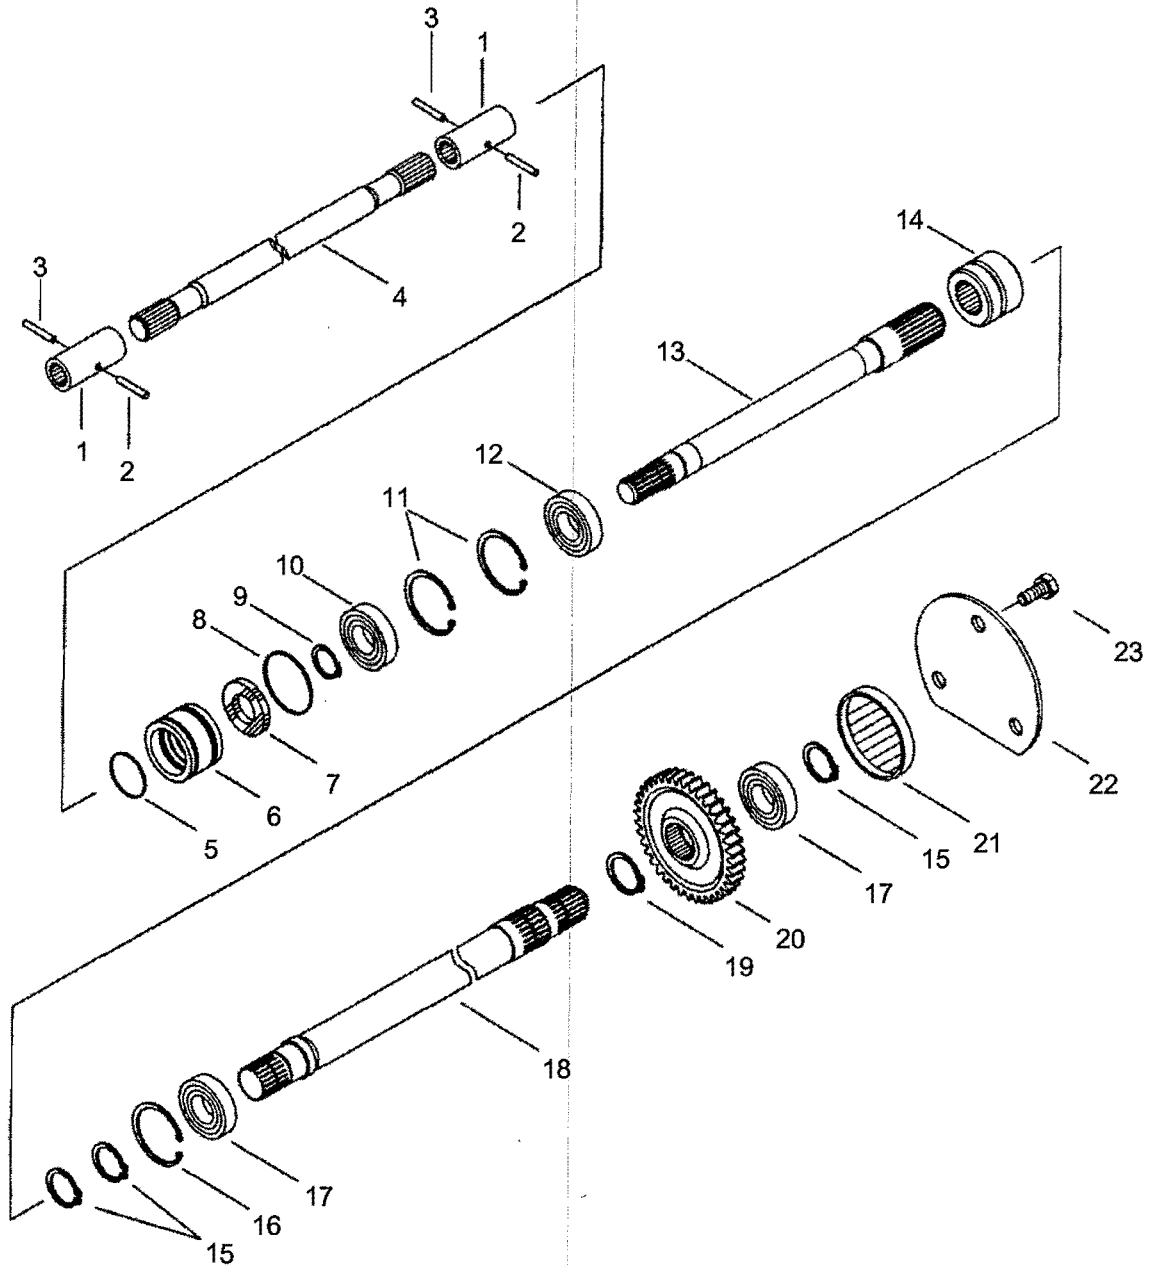

470DTC/530DTC/550DTC

ITEM No	LONG No.	VENDOR No.	DESCRIPTION	QTY. 470/530/550DTC
1-3	LG3980	A1288044	4WD Joint Assy	2
1	LG1198	A1288028	Joint, 4WD	2
2	LG1920	S446053210	Pin, Spring (M5x32)	2
3	500359		Pin, Spring (M3x32)	2
4	LG2177	A1288038	Shaft, First	-
-	LG1424	A1288033	Shaft, First	1
5	LG1278	S802040010	O-Ring G40 (M45x3.1)	1
6	LG1188	A1288036	Housing, Seal (D52)	1
7	LG1400	A0651253	Seal, Oil TC254C3 (M25x40x3)	1
8	LG1295	S801046010	O-Ring (P) P46 (M46x3.5)	1
9	N661221-S		Ring, Snap (M25x1.2)	1
10	LG1717	A0862050	Bearing, Ball 6205 (M52x25x15)	1
11	N660245-S		Ring, Snap(C)H (M52x2.0)	2
12	LG1718	A0862051	Bearing, Ball 6205 (M52x25x15)	1
13	LG1417	A1288042	Shaft, 4WD Middle	1
14	LG1461	A1288034	Sleeve, 4WD Select	1
15	N661225-S		Ring, Snap (M30x1.5)	2
16	N660250-S		Ring, Snap(C)H (M62x2.0)	1
17	LG1719	A0862060	Bearing, Ball 6206 (M62x30x16)	2
18	LG1131	A1288041	Shaft, 4WD Rear	1
19	LG1029	S810032001	Ring, Snap (M32x1.2)	1
20	LG1792	A1288030	Gear, 4WD	1
21	LG1028	A1283016	Cap, Rubber	1
22	LG3981	A1280122	Cover, Rubber Cap	1
23	LG1862	S154102033	Bolt, Hex w/Washer	3