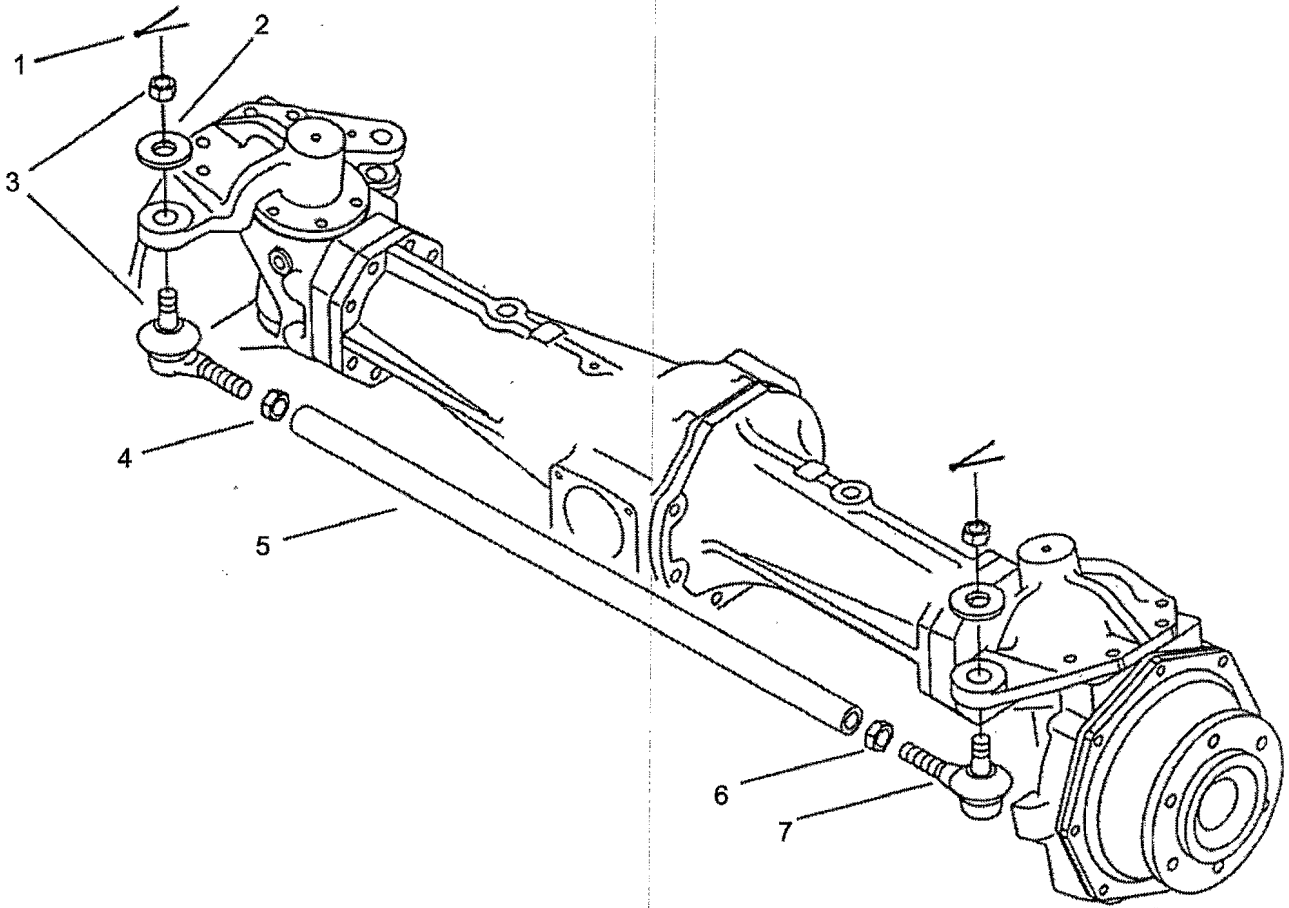

410DTC/450DTC/470DTC/530DTC/550DTC

ITEM No	LONG No.	VENDOR No.	DESCRIPTION	QTY.	
				410/450DTC	530DTC/550DTC
				470DTC	
1	N642590-S8		Pin, Split (M4x36)	2	2
2	LG1947	A1402060	Washer, Pin	2	2
3-7	LG3985	A1610030	Tie Rod Assy	1	-
-	LG3986	A1610029	Tie Rod Assy	-	1
3	LG3987	A1610036	End, Tie Rod (R)	1	1
4	LG1945	S306180043	Nut, Hex (R) (M18-1.5)	1	1
5	LG3988	A1610033	Pipe, Tie Rod	1	-
-	LG3989	A1610032	Pipe, Tie Rod	-	1
6	LG3990	A1610016	Nut, Hex (L) (M18-1.5)	1	1
7	LG3991	A1610035	End, Tie Rod (L)	1	1