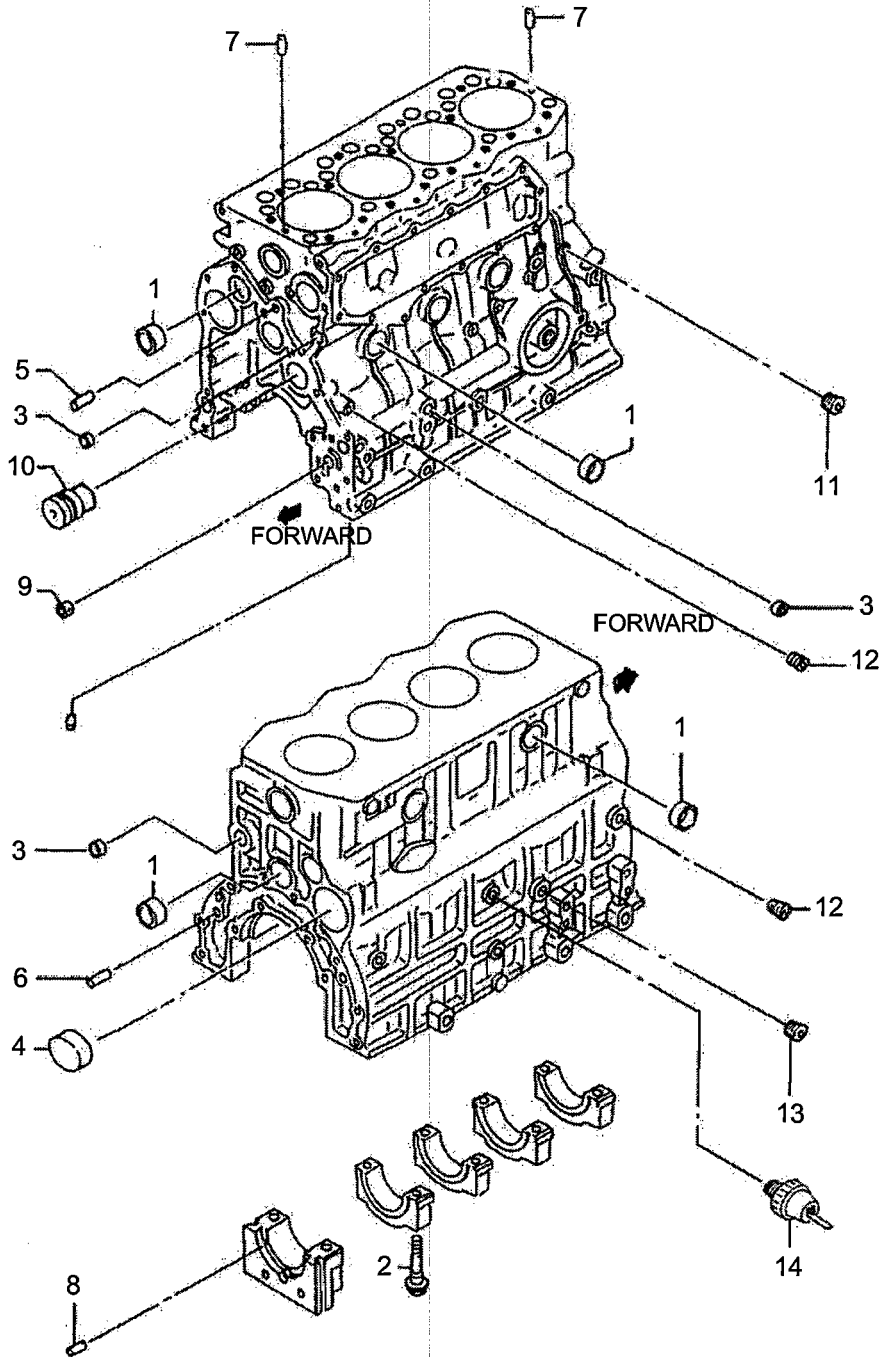

CRANKCASE

530 DTC/550/550 DTC

ITEM No.	LONG No.	VENDOR No.	DESCRIPTION	QTY.	
				550	530/550 DTC
1-14	LG3885	32A07-01044	Crankcase Assy	1	1
1	LG1549	04826-23500	Cap, Sealing	10	10
2	LG1764	32A07-02600	Bolt, Bearing Cap	10	10
3	LG1555	04826-21800	Cap, Sealing	5	5
4	LG1651	34307-02100	Plug, Cam	1	1
5	LG2855	32A07-01500	Pin, Dowel	2	2
6	LG3886	F2846-12000	Pin, Dowel	2	2
7	LG2581	F2846-05000	Pin, Dowel	2	2
8	LG1840	F2850-04008	Pin, Spring	6	6
9	LG1544	05605-01410	Bushing	1	1
10	LG1671	32A23-03500	Shaft, Idler	1	1
11	LG2588	MD000269	Plug, Taper	1	1
12	LG2528	MS661140	Plug, Taper	4	4
13	LG3887	MS661142	Plug, Taper	1	1
14	LG3609	MM130066	Switch, Oil Pressure	1	1