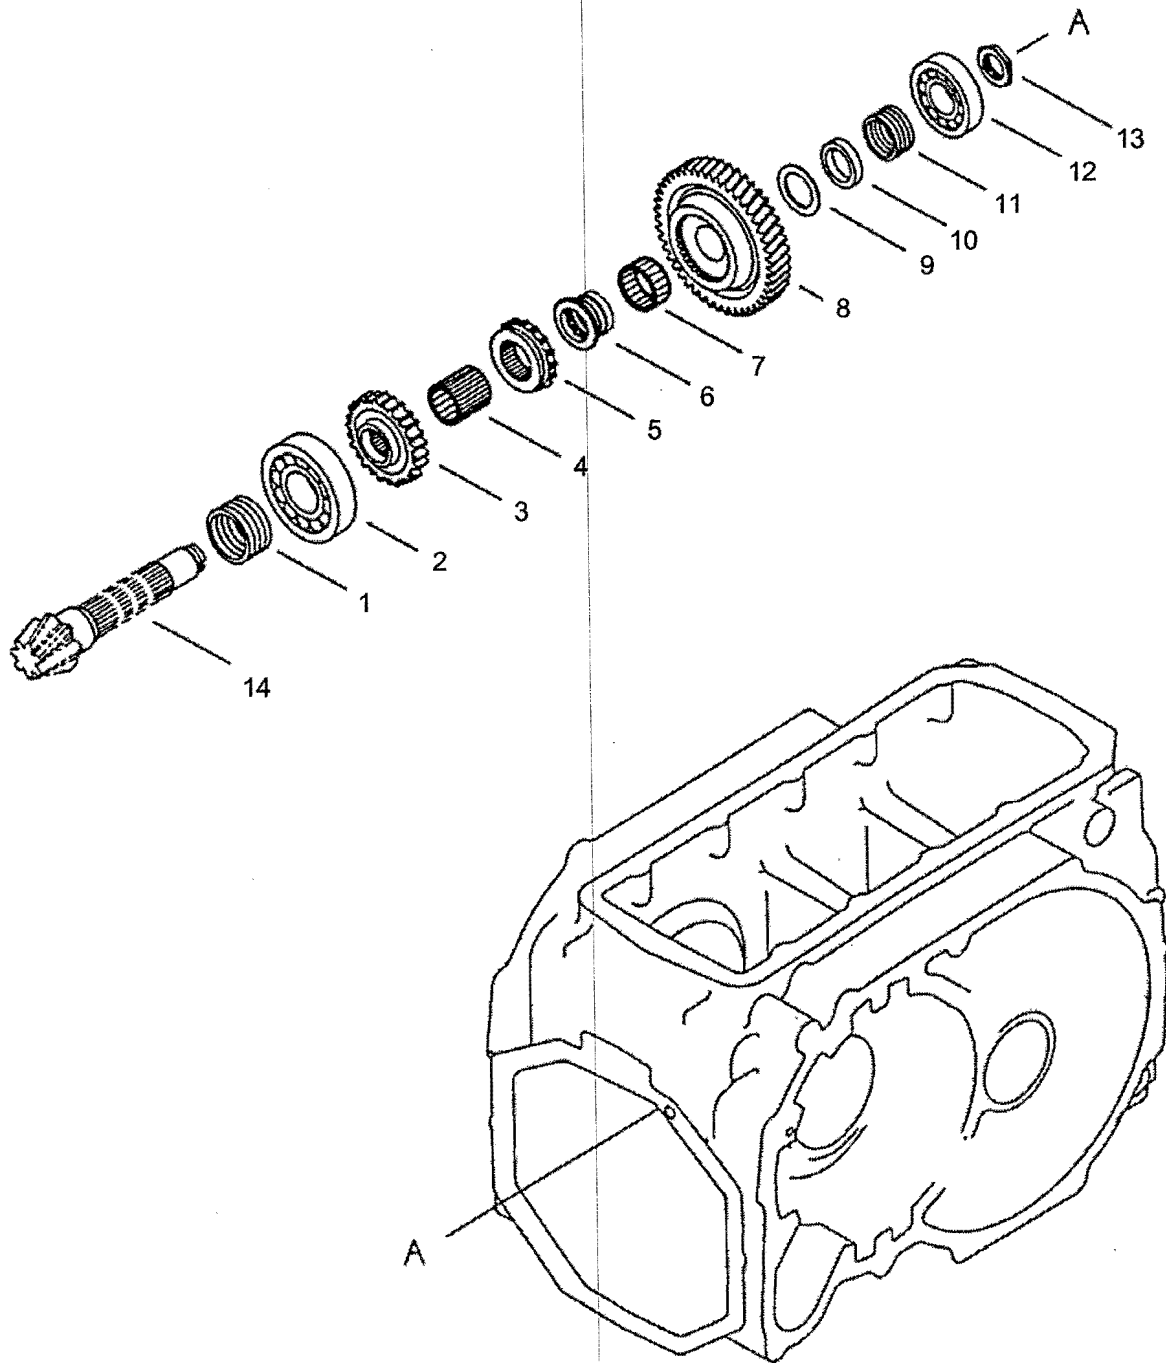

**Effective on 410 DTC Tractors up to Serial No. J00016.
Effective on 450 Tractors up to Serial No. J00168.
Effective on 470 DTC Tractors up to Serial No. J00064.
Effective on 530 DTC Tractors up to Serial No. J00056.
Effective on 550 DTC Tractors up to Serial No. J00144.**

All Models

<i>ITEM No</i>	<i>LONG No.</i>	<i>VENDOR No.</i>	<i>DESCRIPTION</i>	<i>QTY.</i> <i>ALL MODELS</i>
1	LG1235	A0870461	Shim (M51x41x0.15)	3
-	LG1236	A0870462	Shim (M51x41x0.2)	2
-	LG1237	A0870465	Shim (M51x41x0.5)	2
-	LG1238	A0870468	Shim (M51x41x1.0)	1
2	LG1739	A1285085	Bearing, Taper Roller 32208C (M80x40x24.75)	1
3	LG1141	A1285078	Gear, High Driven	1
4	LG1456	A1285025	Sleeve	1
5	LG4184	A1285195	Selector	1
6	LG1463	A1281046	Sleeve	1
7	LG1711	3A1970157	Bearing, Needle (M40x45x27)	1
8	LG4183	A1285194	Gear, Lower Driven	1
9	LG1790	A1285083	Washer, Thrust (M54x3)	1
10	LG1474	A1285026	Spacer (M30x40x5)	1
11	LG1231	A0870431	Shim (M39x31x0.15)	2
-	LG1232	A0870432	Shim (M39x31x0.2)	2
-	LG1233	A0870435	Shim (M39x31x0.5)	2
-	LG1234	A0870438	Shim (M39x31x1.0)	1
12	LG1741	A26800340	Bearing, Taper Roller (30306C)(M72x30x20.75)	1
13	LG1785	A1281034	Nut, Lock	1
14	LG3550	A1324072	Pinion, Drive	1

Effective on 410 DTC Tractors up to Serial No. J00016.

Effective on 450 Tractors up to Serial No. J00168.

Effective on 470 DTC Tractors up to Serial No. J00064.

Effective on 530 DTC Tractors up to Serial No. J00056.

Effective on 550 DTC Tractors up to Serial No. J00144.