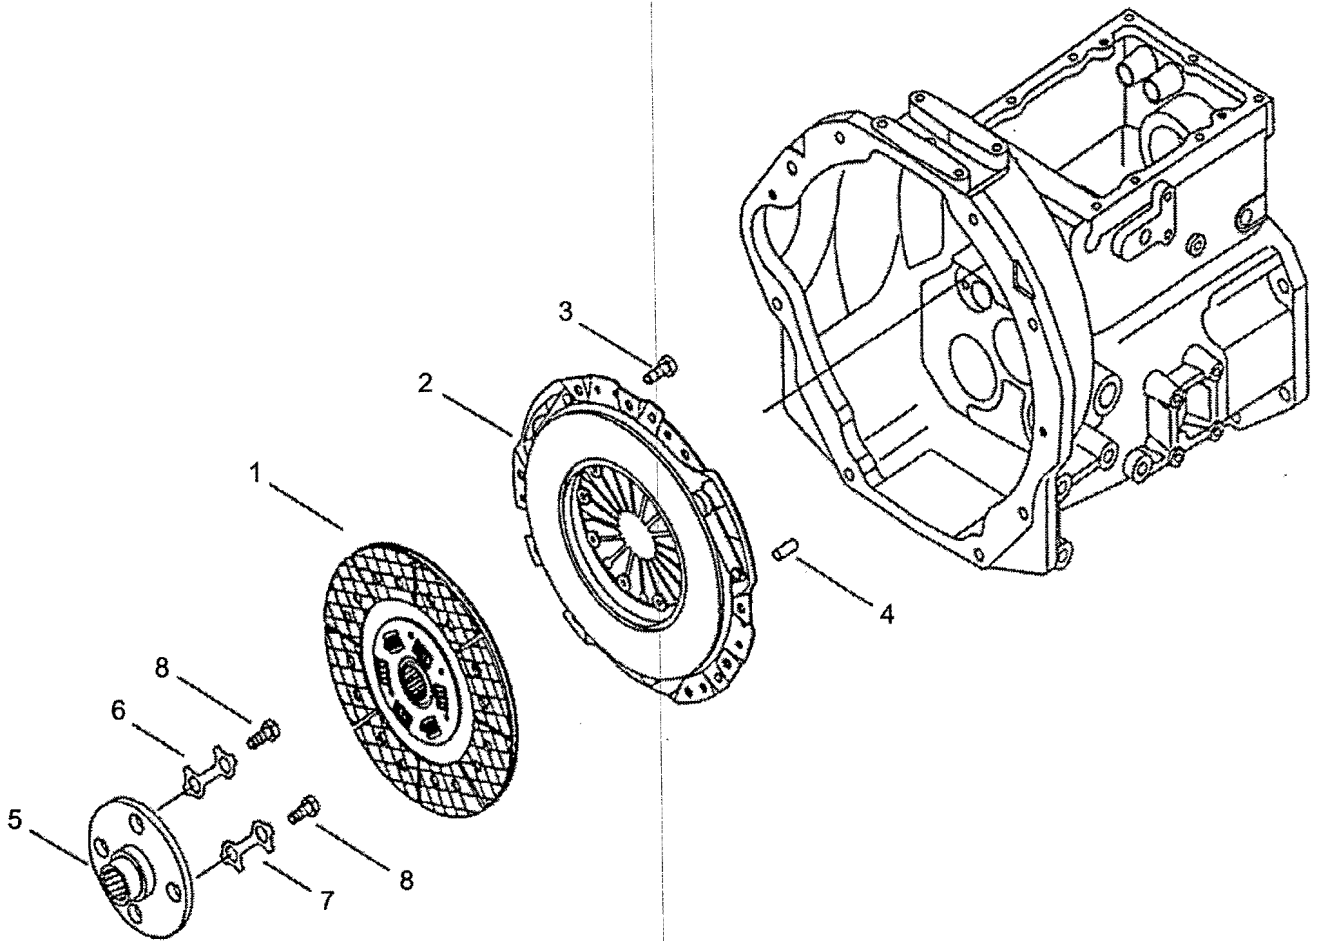

NOTES

CLUTCH

All Models

ITEM No	LONG No.	VENDOR No.	DESCRIPTION	QTY.
				ALL MODELS
1-2	LG1048	A1250066	Clutch Assy, Set	1
1	LG3498	A1250067	Clutch Disk Assy	1
2	LG3499	A1250051	Clutch Cover Assy	1
3	LG1904	S153082533	Bolt, Hex w/Washer (M8-1.25x25)	12
4	LG1324	S421061210	Pin, Dowel	12
5	LG1462	A1250070	Sleeve, Fly Wheel	1
6	LG1358	A1250077	Plate, Lock	1
7	LG1357	A1250075	Plate, Lock	1
8	LG1783	A1250074	Bolt, Ind. Sleeve (M12-1.25x23)	4