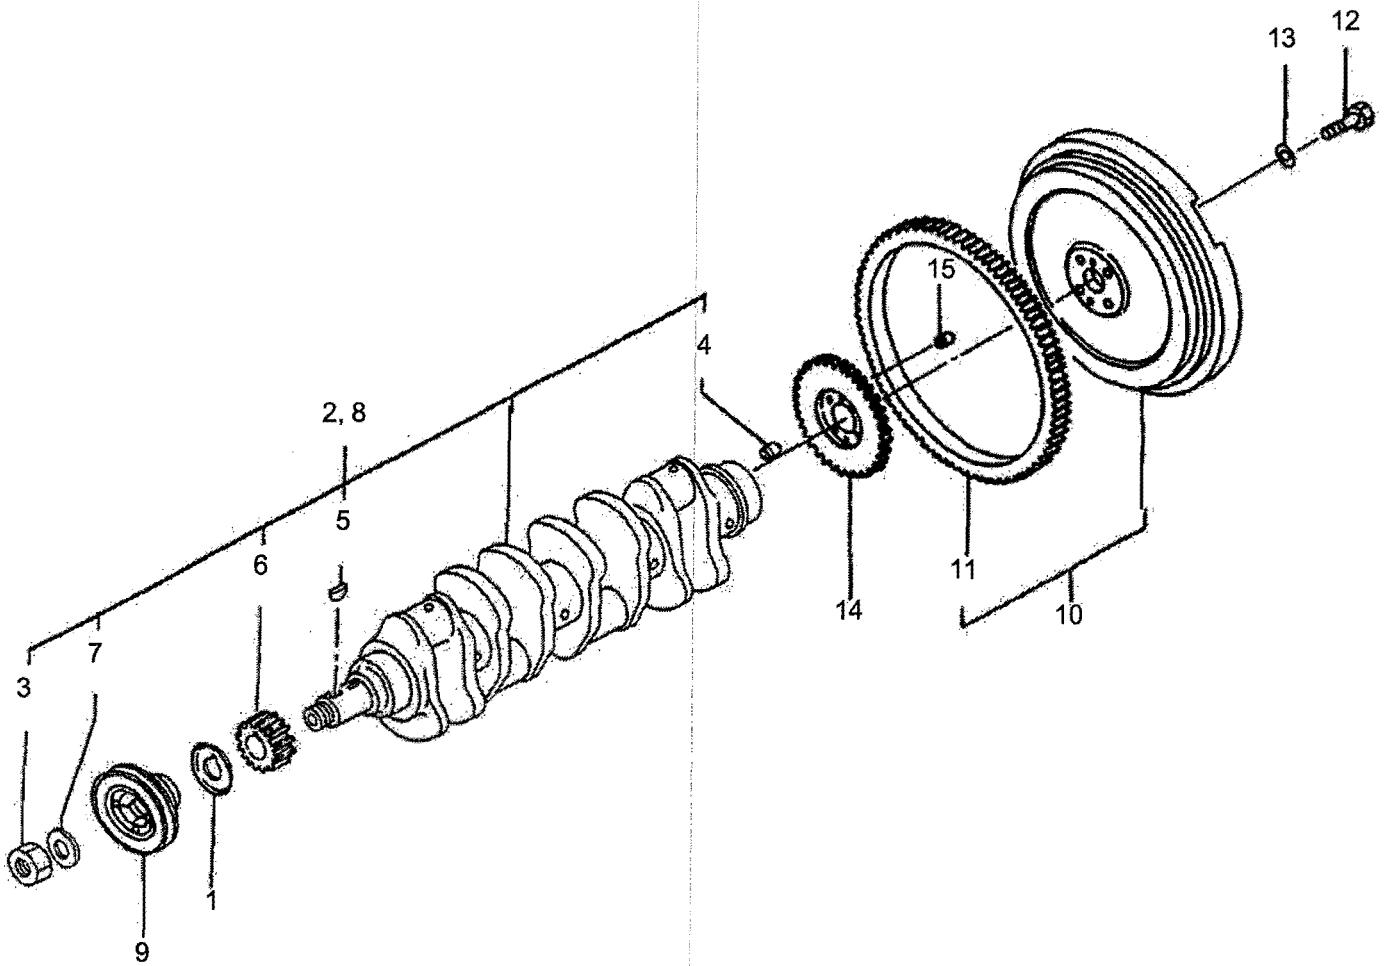

410DTC/450/450DTC/470 DTC

ITEM No	LONG No.	VENDOR No.	DESCRIPTION	QTY.		
				450	410/450DTC	470DTC
1	LG1842	30620-22500	Plate, Baffle	1	1	1
2	LG2923	32C20-00020	Crankshaft Assy	1	1	-
3	LG2924	F2325-24000	Nut, Jam	1	1	1
4	LG1839	F2846-10000	Pin, Dowel	2	2	2
5	LG1841	F2870-07022	Key, Woodruff	2	2	2
6	LG2925	32C23-00200	Gear, Crankshaft	1	1	1
7	LG2926	34120-74200	Washer	1	1	1
8	LG2927	32C20-00070	Crankshaft Assy	-	-	1
9	LG2928	32C20-03101	Pulley, Crankshaft	1	1	1
10	LG2929	32C21-12080	Flywheel Assy	1	1	1
11	LG1608	32A21-00900	Gear, Ring	1	1	1
12	LG2930	F1035-12055	Bolt	4	4	4
13	LG1835	F2515-12000	Washer, Spring	4	4	4
14	LG2931	32C29-00102	Gear, Drive	1	1	1
15	LG1839	F2846-10000	Pin, Dowel	2	2	2