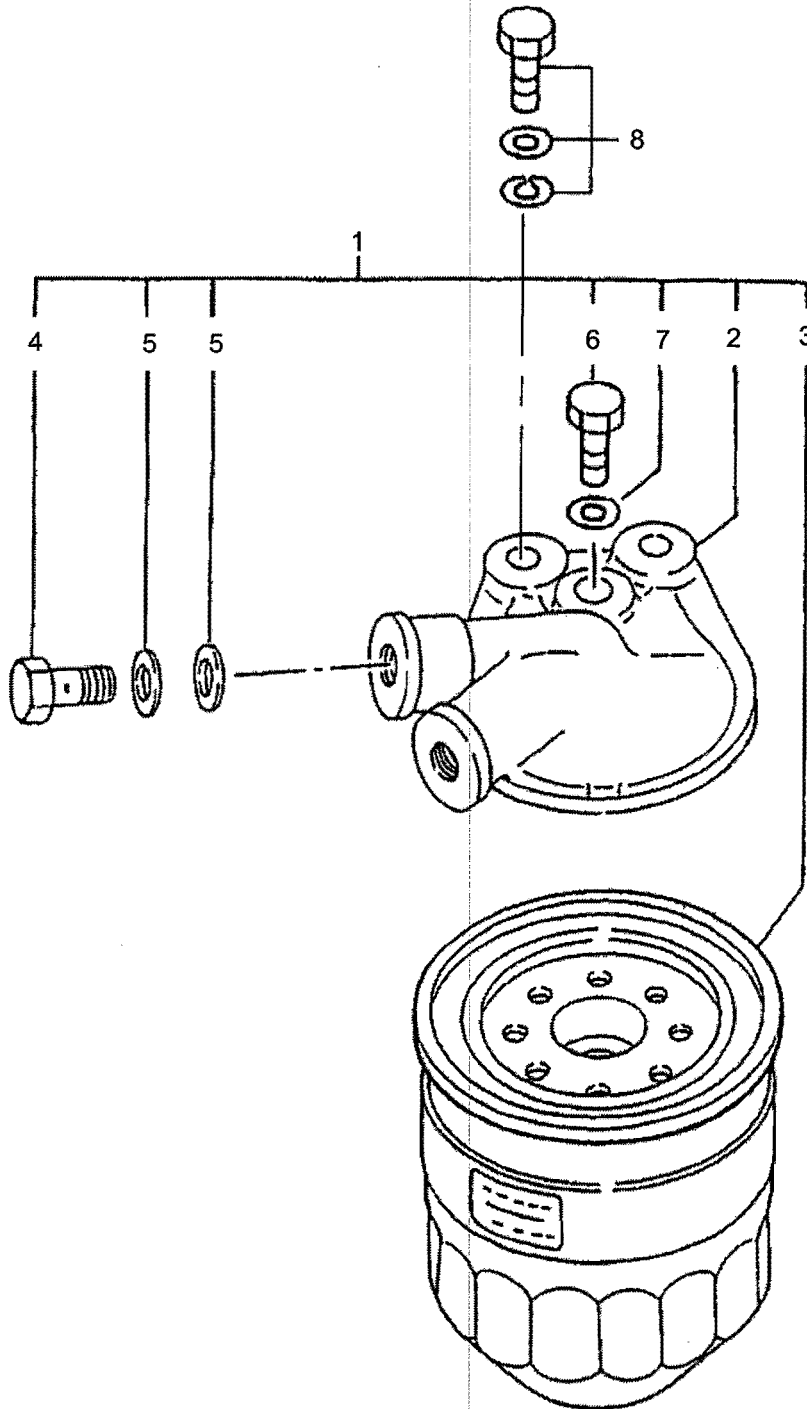

410DTC/450/450DTC/470 DTC

ITEM No	LONG No.	VENDOR No.	DESCRIPTION	QTY.		
				450	410/450DTC	470DTC
1	LG3239	34462-00011	Filter Assy, Fuel	1	1	1
2	LG3240	34462-00201	Bracket, Oil Filter	1	1	1
3	LG3241	34462-00300	Element Assy	1	1	1
4	LG3242	32C62-09100	Bolt, Eye	2	2	2
5	LG1856	05946-01401	Washer, Sealing	4	4	4
6	LG3243	32C62-09200	Plug, Air	1	1	1
7	LG1855	05946-00801	Washer, Sealing	1	1	1
8	LG3244	F1825-08030	Bolt, w/Washer	2	2	2