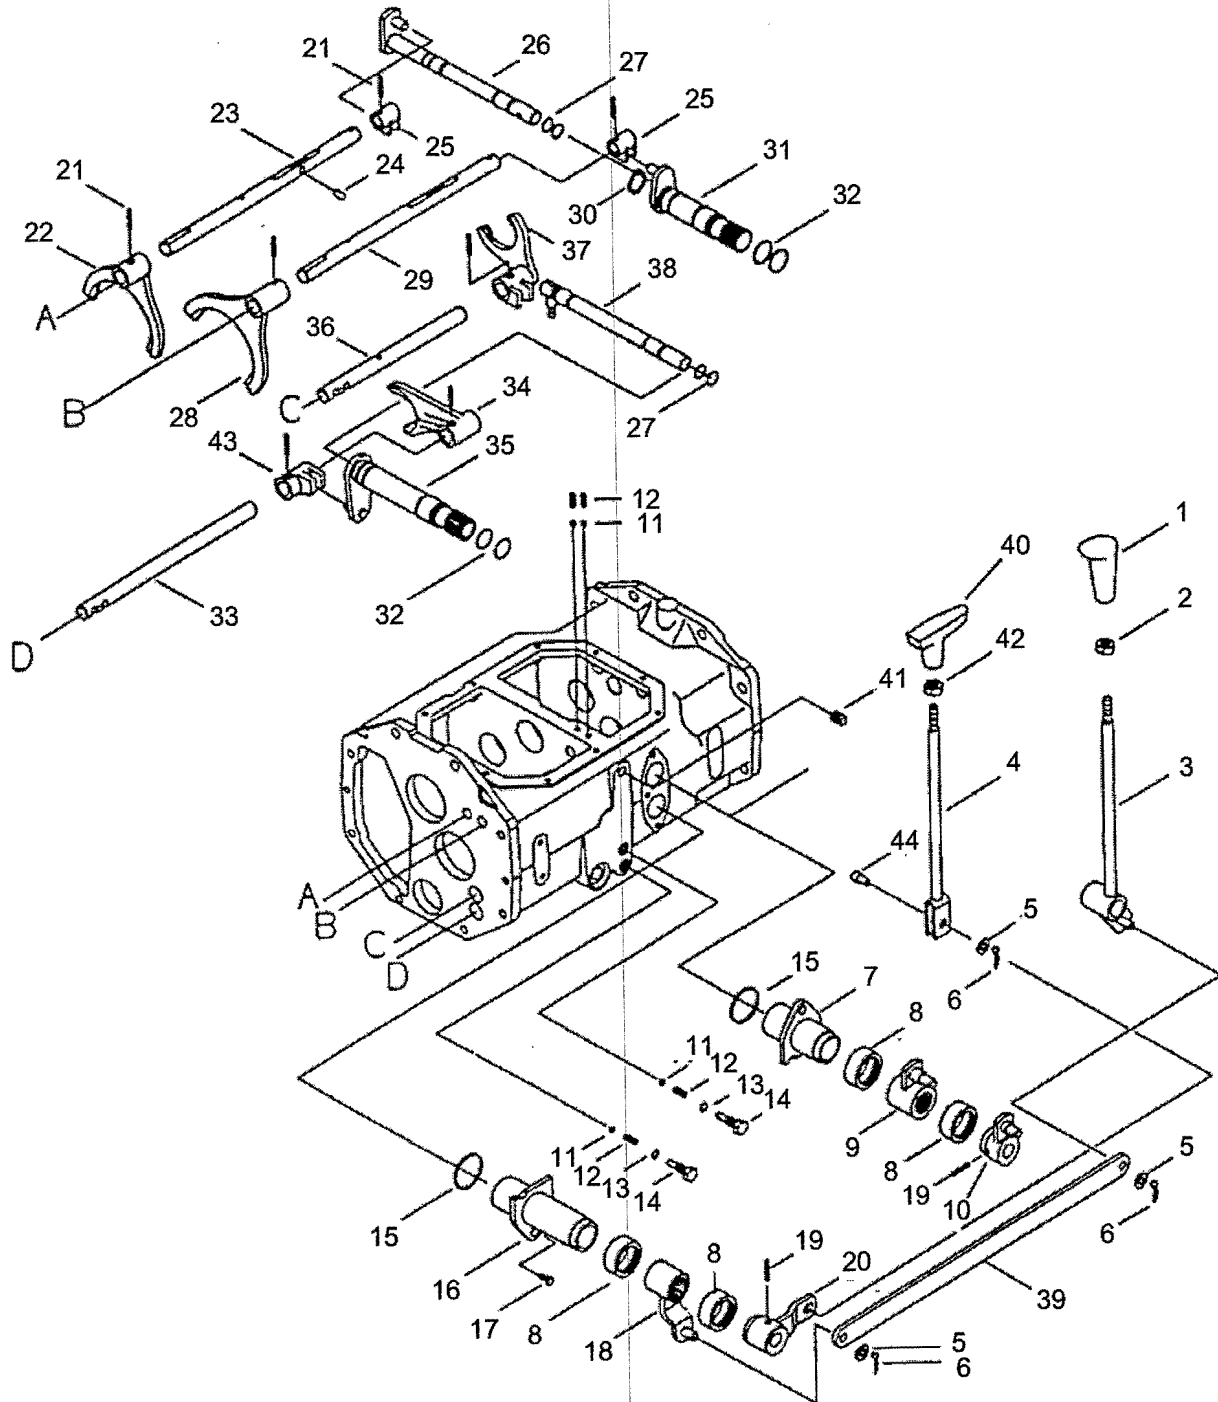

470DTC/530DTC/550DTC

470DTC/530DTC/550DTC

ITEM NO	LONG NO.	VENDOR NO.	DESCRIPTION	QTY.	
				470/530/550DTC	
1	LG3555	A1970251	Grip, 4WD Change	1	1
2	LG1868	S314100013	Nut, Hex (M10-1.25)	1	1
3	LG1161	A1293080	Hand Lever, 4WD	1	1
4	LG1162	A1293116	Hand Lever, Creeper	1	1
5	N630069-S8		Washer, Plain (M10)	3	3
6	LG1871	S443100013	Pin, Snap (M10x32.6)	3	3
7	LG1748	A1290090	Boss, Main Shift Lever	1	1
8	LG1081	A1292109	Cover, Rubber	4	4
9	LG1699	A1290088	Arm, Main (1,2)	1	1
10	LG1700	A1290089	Arm, Main (3,4)	1	1
11	LG1707	A20063390	Ball, Shift Fork	4	4
12	LG1489	3A1290011	Spring	4	4
13	LG1382	S801010A10	O-Ring (P) (P10) (M10x2.4)	2	2
14	LG1795	A1293032	Bolt, 4WD Shift (M12-1.75)	2	2
15	LG1298	S804036010	O-Rings (S) S36 (M36x2.0)	2	2
16	LG1747	A1291109	Boss, 4WD & Creeper	1	1
17	LG1862	S154102033	Bolt, Hex w/Washer (M10-1.25x20)	3	3
18	LG1695	A1291108	Arm, 4WD	1	1
19	N646664-S8		Pin, Spring	2	2
20	LG1692	A1291107	Arm, Creeper	1	1
21	N646663-S8		Pin, Spring	7	7
22	LG1104	A1290085	Fork, Main (3,4)	1	1
23	LG1372	A1290083	Rail, Main (3,4)	1	1
24	LG1313	A1290091	Pin, Main	1	1
25	LG1685	A1291053	Adapter	2	2
26	LG1216	A1290087	Lever, Main (3,4)	1	1
27	LG1292	S801012010	O-Rings (P) P12 (M11.8x2.4)	4	4
28	LG1103	A1290084	Fork, Main (1,2)	1	1
29	LG1371	A1290082	Rail, Main (3,4)	1	1
30	N661212-S		Ring, Snap P16 (M14.7x1)	1	1
31	LG1215	A1290086	Lever, Main (1,2)	1	1
32	LG1276	S801022010	O-Ring P22 (M22x2.4)	4	4
33	LG1369	A1291138	Rail, 4WD	1	1
34	LG1099	A1291104	Fork, 4WD	1	1
35	LG1206	A1291106	Lever, 4WD	1	1
36	LG1370	A1291137	Rail, Creeper	1	1
37	LG1100	A1291103	Fork, Creeper	1	1
38	LG1210	A1291105	Lever, Creeper	1	1
39	LG1254	A1293097	Link, 4WD	1	1
40	LG1154	A1293101	Knob, Creeper (M10x1.5)	1	1
41	LG1775	3A1970052	Plug, Taper PT 3/8	1	1
42	N620013-S8		Nut, Hex (M8-1.25)	1	1
43	LG1686	A1291120	Adapter, 4WD	1	1
44	LG1317	S427102013	Pin, Head B-TY (M14x10x20)	1	1