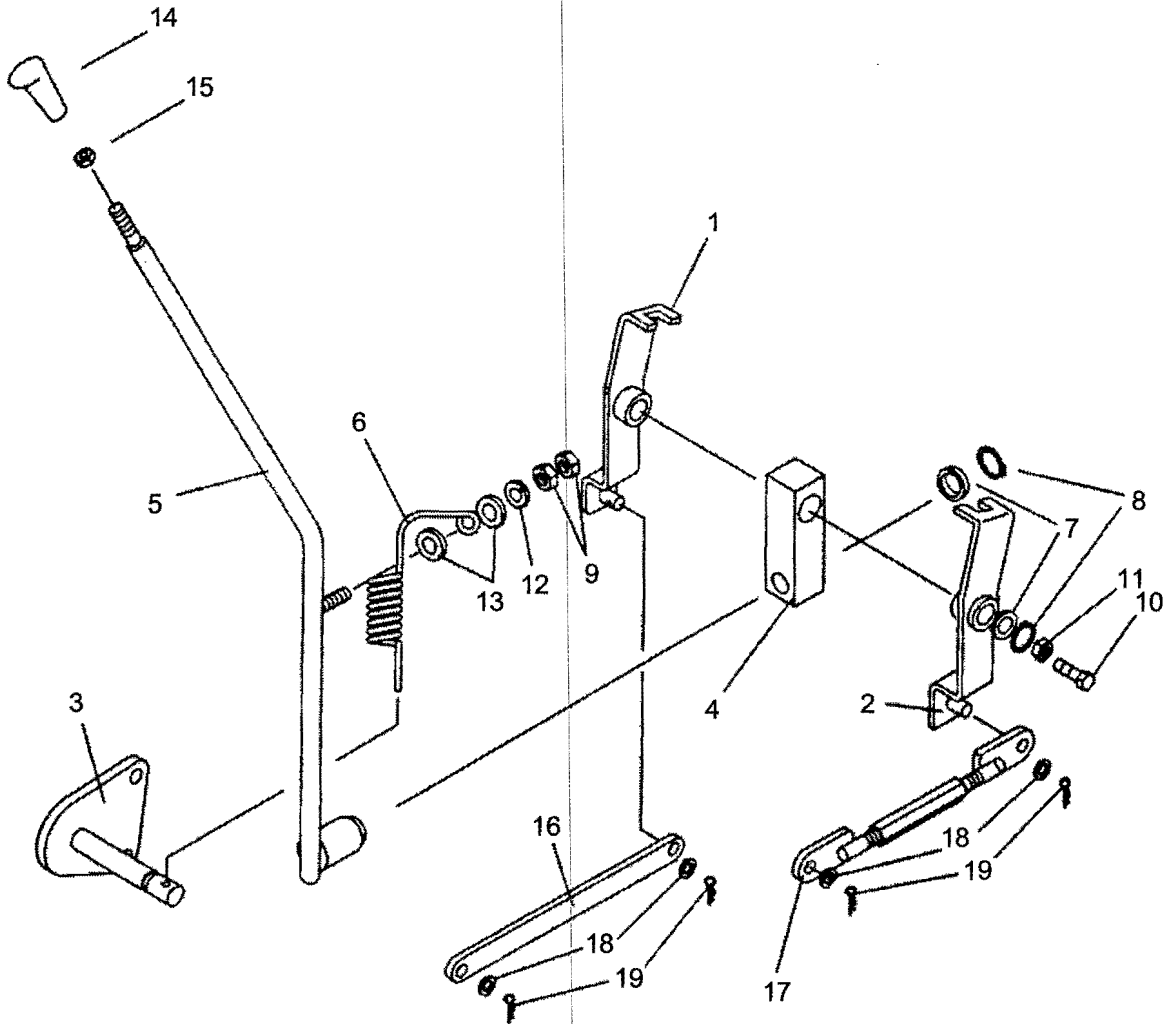

All Models

ITEM No	LONG No.	VENDOR No.	DESCRIPTION	QTY. ALL MODELS
1-13	LG1261	A1292114	Main Change Lever Assy	1
1	LG1688	A1292113	Adapter, Main (1,2)	1
2	LG3637	A1292115	Adapter, Main (3,4)	1
3	LG1413	A1292116	Shaft	1
4	LG1409	A1292117	Selector	1
5	LG1214	A1292118	Lever, Main	1
6	LG1491	A1292128	Spring	1
7	N630072-S8		Washer, PLN.S-RD (M16)	2
8	N661212-S		Ring, Snap (M16)	1
9	LG3638	S309960013	Nut, Hex 1-TY (M6-1.0)	2
10	500356		Bolt, Hex (M8-1.25x16)	1
11	LG1867	S311080013	Nut, Hex 1-TY (M8-1.25)	1
12	N630172-S8		Washer, SPR. 1TYP (M6)	1
13	LG3639	S365062013	Washer, PLN. L-RD (M20x8.4x1.6)	2
14	LG1157	A1970254	Grip, Main Change	1
15	LG1868	S314100013	Nut, Hex. S. 2-TY (M10 - 1.25)	1
16	LG1256	A1292123	Link, Main (1,2)	1
17	LG1257	A1292124	Link, Main (3,4)	1
18	N630069-S8		Washer, PLN. S-RD (M10)	4
19	LG1871	S443100013	Pin, Snap A-TY (M10x32.6)	4
20	LG1864	S154103033	Bolt, w/Washer (M10x1.25x30)	2