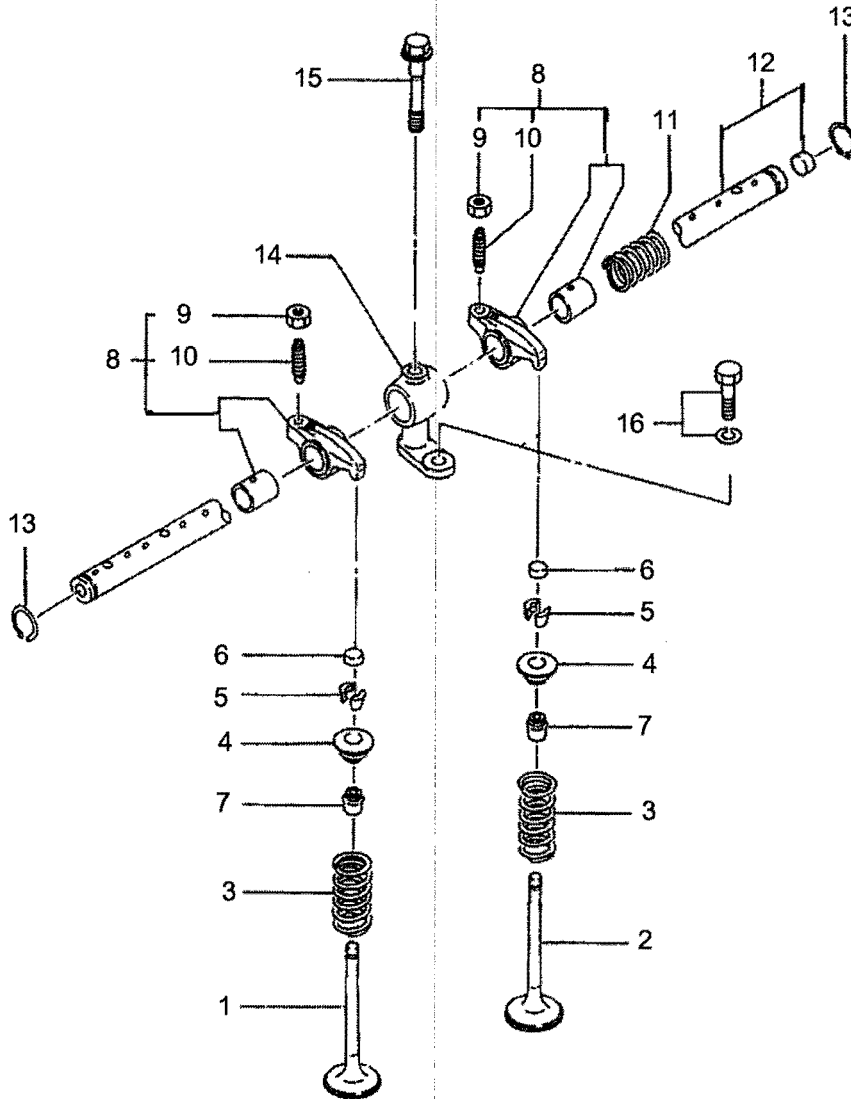

530 DTC/550/550 DTC

ITEM No.	LONG No.	VENDOR No.	DESCRIPTION	QTY.	
				550	530/550 DTC
1	LG1681	32A04-10100	Valve, Inlet	4	4
2	LG1680	32A04-11100	Valve, Exhaust	4	4
3	LG1672	30604-21401	Spring	8	8
4	LG1657	30604-31601	Retainer, Upper	8	8
5	LG1568	34404-02901	Cotter, Valve	16	16
6	LG1550	31304-11700	Cap	8	8
7	LG1666	32A04-02801	Seal, Valve Stem	8	8
8-15	LG1660	32A04-00020	Rocker & Shaft Assy	1	1
8	LG1661	32A04-02010	Rocker Assy	8	8
9	LG2544	F2325-08000	Nut, Jam	8	8
10	LG1663	32A04-02400	Screw, Rocker	8	8
11	LG3882	32A04-02500	Spring, Rocker	3	3
12	LG3883	32A04-04010	Shaft Assy, Rocker	1	1
13	LG1762	32A04-04300	Ring, Snap	2	2
14	LG3884	32A04-04700	Bracket, Rocker Shaft	4	4
15	LG1763	32A04-04800	Bolt, Rocker Bracket	4	4
16	LG1820	F1805-08025	Bolt, w/Washer	4	4