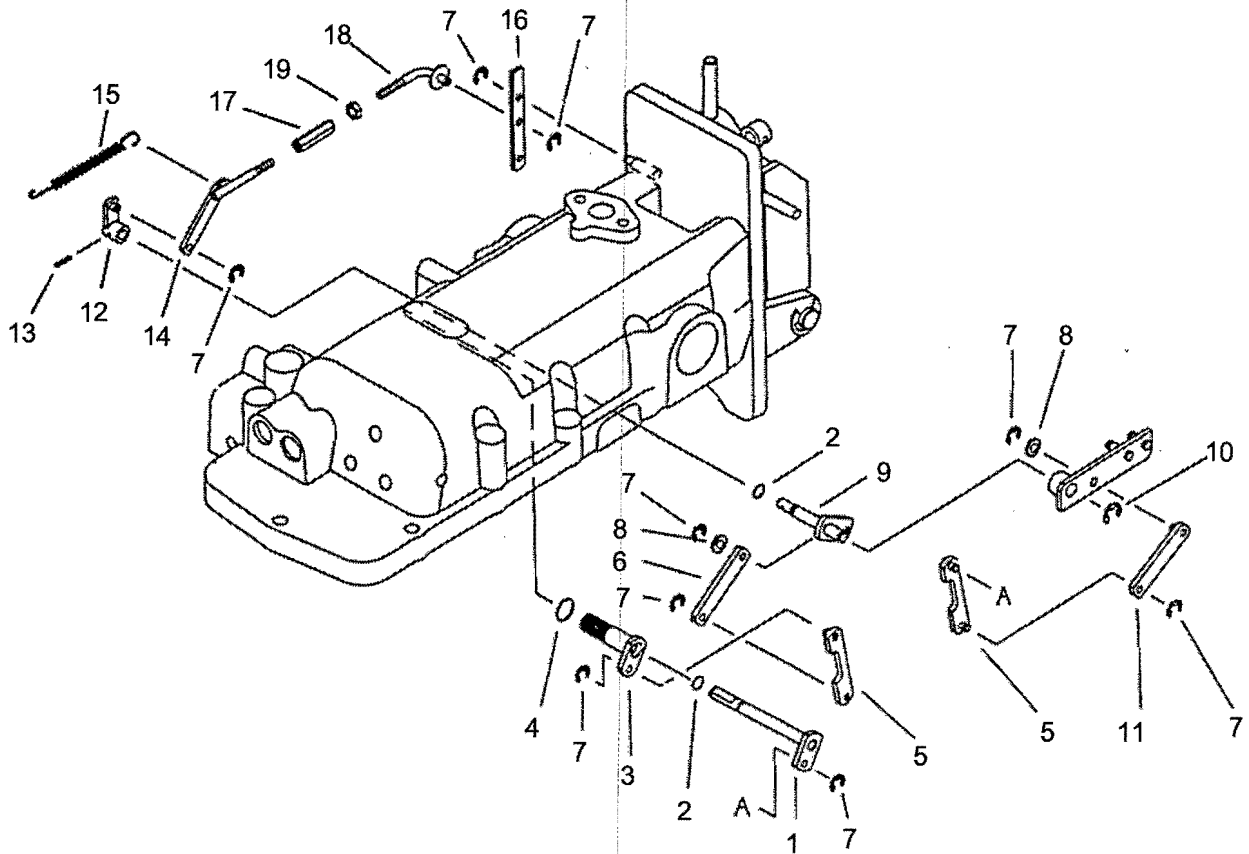

ALL MODELS

ITEM No.	LONG No.	VENDOR No.	DESCRIPTION	QTY. ALL MODELS
1	LG1433	A1824020	Shaft, Position	1
2	LG1270	S801009010	O-Ring (D8.8x1.9)	2
3	LG1422	A1824021	Shaft, Draft	1
4	LG1293	S801016010	O-Ring (D15.8x2.4)	1
5	LG1252	3A1824003	Link (B)	2
6	LG2018	3A1824005	Link	1
7	LG1873	S814006003	Ring, Snap	9
8	N630068-S8		Washer, Plain (M8)	2
9	LG1414	A1824022	Shaft	1
10	LG1875	S814009003	Ring, Snap	1
11	LG1253	3A1824004	Link (J)	1
12	LG1691	A1824019	Arm	1
13	N646569-S8		Pin, Spring	1
14	LG1388	3A1824007	Rod (B)	1
15	LG1495	3A1100008	Spring	1
16	LG1258	3A1824011	Link, Pac	1
17	LG1194	3A1824014	Joint	1
18	LG1387	3A1824010	Rod (A)	1
19	N620013-S8		Nut, Hex (M8-1.25)	1