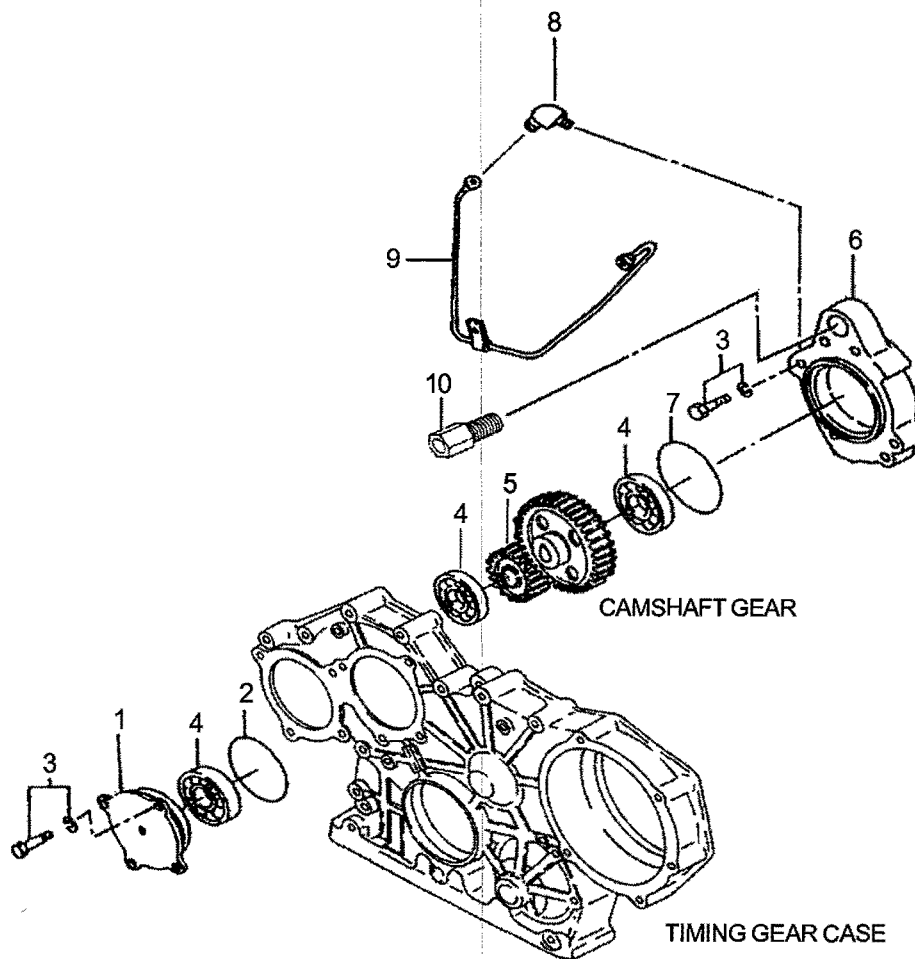

ITEM No.	LONG No.	VENDOR No.	DESCRIPTION	QTY.	
				550	530/550 DTC
1	LG1558	32A11-02300	Case, Bearing	2	2
2	LG1628	F3153-07500	O-Ring	2	2
3	LG1818	F1805-08016	Bolt, w/Washer	7	7
4	LG1541	F8004-06008	Bearing, Ball	3	3
5	LG1607	32A23-24201	Gear, Pump Drive	1	1
6	LG3898	32A23-54501	Case, Bearing	1	1
7	LG1624	06016-13080	O-Ring	1	1
8	LG1564	32A36-00500	Connector	2	2
9	LG1642	32A36-10400	Pipe, Oil	1	1
10	LG1669	32A68-10500	Shaft, Alternator	1	1