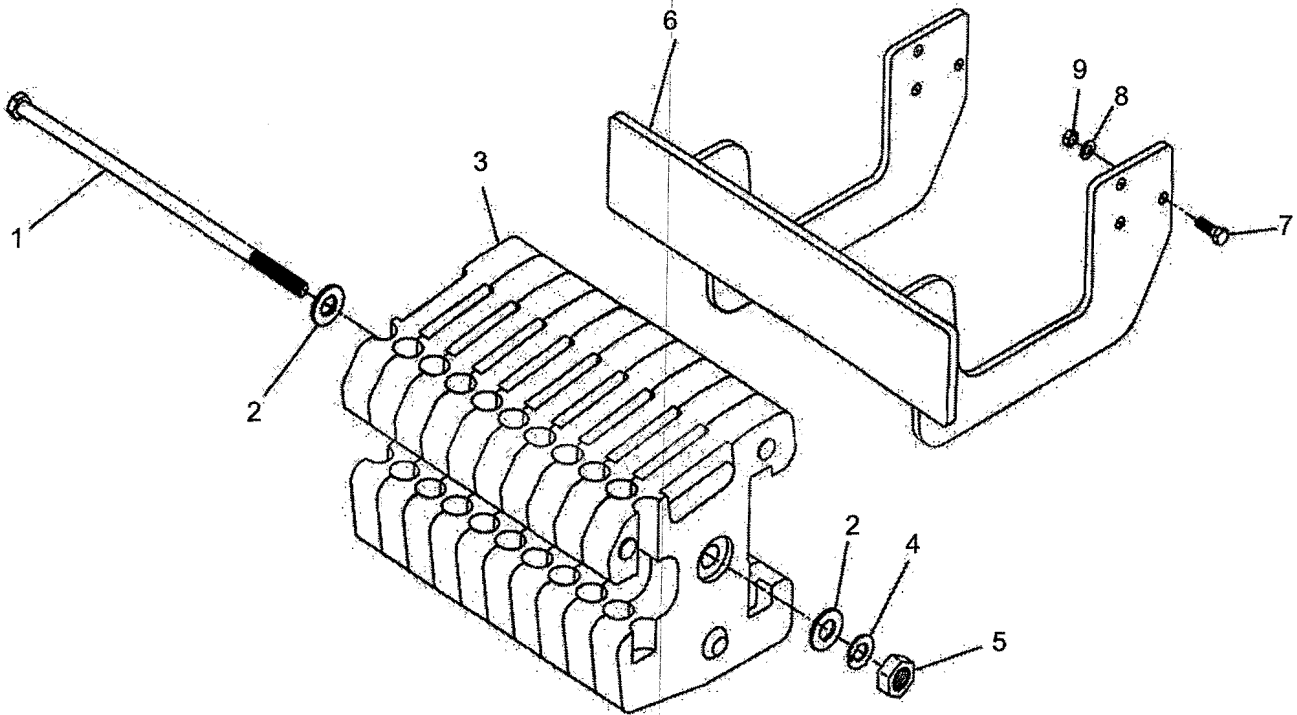

DRIVER'S SEAT, BELT, & FRAME

All Models

ITEM No	LONG No.	VENDOR No.	DESCRIPTION	QTY. ALL MODELS
1	LG4092	A1215009	Bolt, Hex. (M16x1.5x595)	1
2	LG4090	3A0010847	Washer, Flat (M38x17x5.01)	2
3	LG4091	A1215005	Front Weight	10
4	N630176S8		Washer, Lock (M16)	1
5	500394		Nut, Hex. (M16x1.5)	1