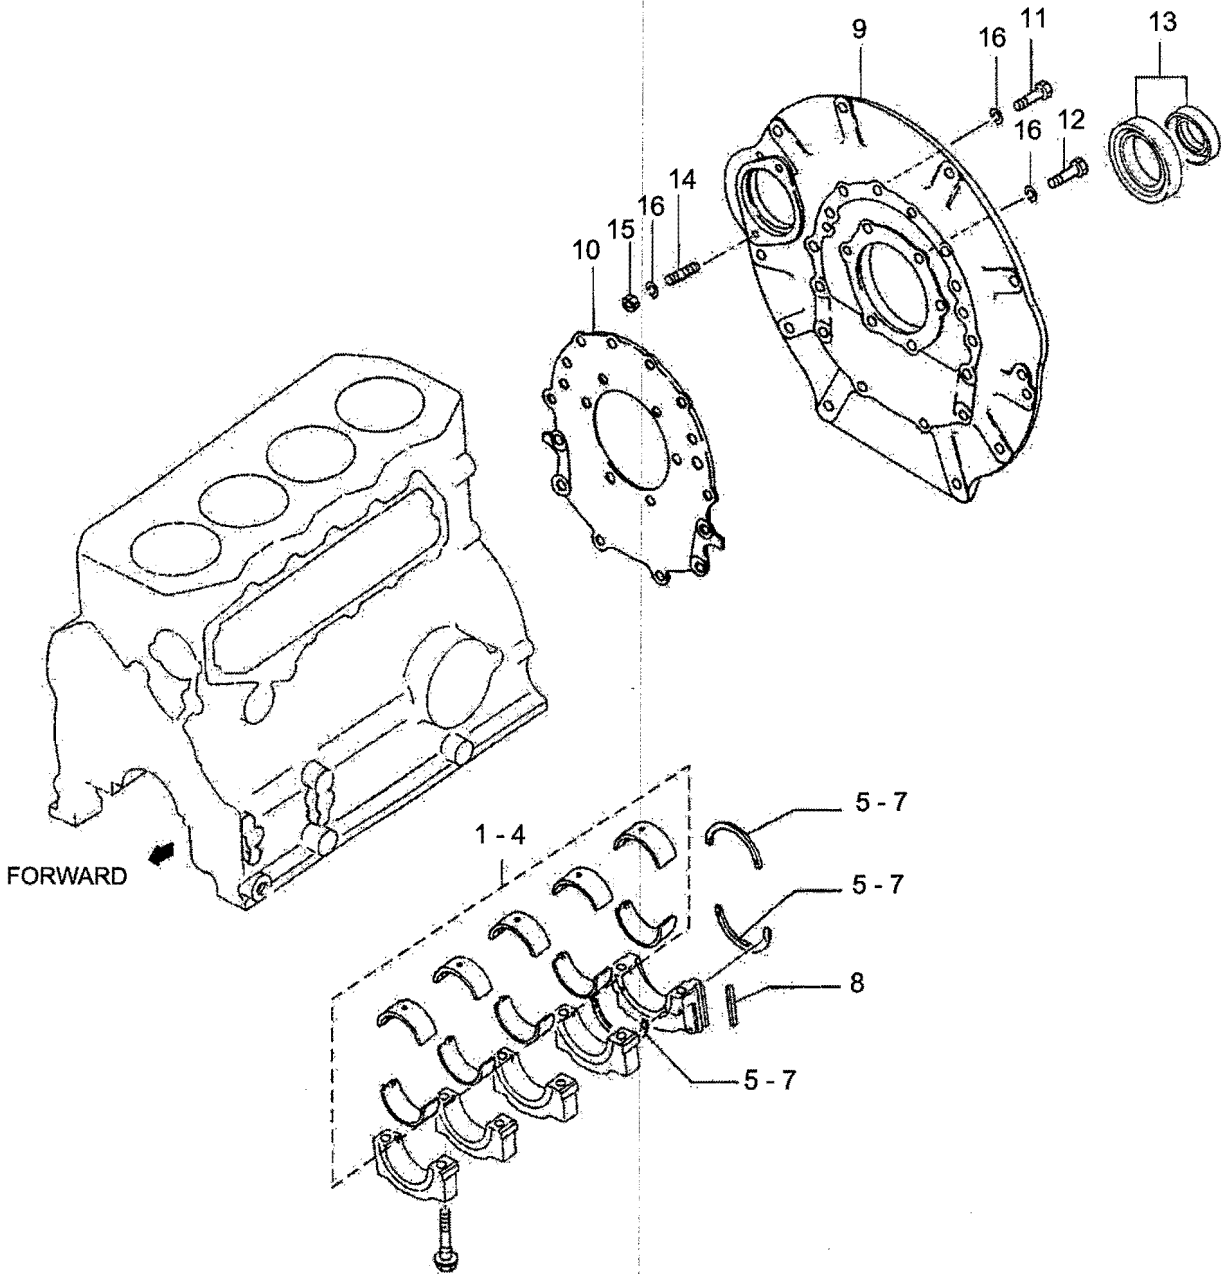

530 DTC/550/550 DTC

ITEM No.	LONG No.	VENDOR No.	DESCRIPTION	QTY.	
				550	530/550 DTC
1	LG1619	32A09-00010	Metal Set, Main (Std.)	1	1
2	LG1620	32A09-00020	Metal Set, Main (M.25)	1	1
3	LG3888	32A09-00030	Metal Set, Main (M.50)	1	1
4	LG3889	32A09-00040	Metal Set, Main (M.75)	1	1
5	LG1648	32B09-08101	Plate, Thrust, C/S (Std.)	3	3
6	LG1650	32B09-08201	Plate, Thrust, C/S (M.15)	3	3
7	LG3890	32B09-08301	Plate, Thrust, C/S (M.30)	3	3
8	LG1665	32A07-11700	Seal, Side	2	2
9	LG1646	32A07-16300	Plate, Rear	1	1
10	LG1596	32A07-14400	Gasket, Rear	1	1
11	LG1814	F1035-10025	Bolt	12	12
12	LG1815	F1035-10030	Bolt	8	8
13	LG1623	34407-11090	Seal Assy, Oil	1	1
14	LG1817	F1450-10025	Stud	2	2
15	LG1832	F2300-10000	Nut	2	2
16	LG1836	F2515-10000	Washer, Spring	22	22