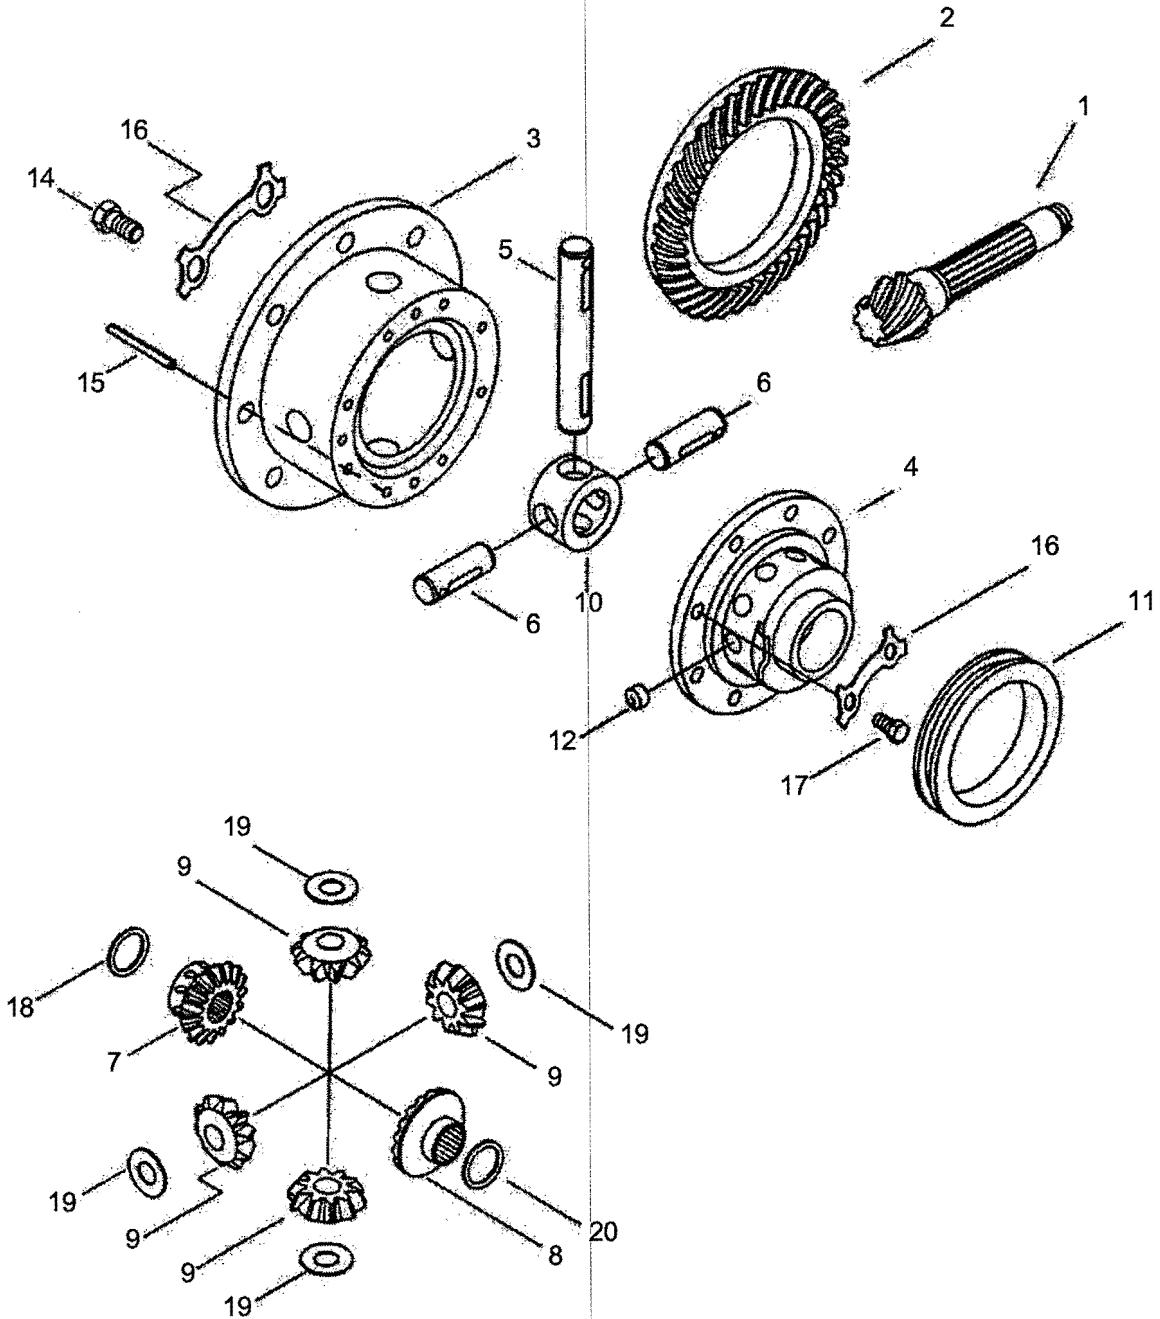

**All Models**

ITEM No	LONG No.	VENDOR No.	DESCRIPTION	QTY. ALL MODELS
1-20	LG1087	A1324080	Differential Assy	1
1-2	LG3982	A1324101	Pinion & Ring Gear Set	1
1	LG3550	A1324072	Pinion, Drive	1
2	LG3651	A1324071	Gear, Crowning Ring	1
3	LG3652	A1324073	Case, Diff1	1
4	LG3329	A1324074	Case, Diff2	1
5	LG3330	A1324075	Shaft1	1
6	LG3653	A1324076	Shaft2	2
7	LG3331	A1324061	Gear, Diff Side (L)	1
8	LG3332	A1324062	Gear, Diff Side (R)	1
9	LG3333	A1324060	Pinion, Mat	4
10	LG3654	A1324077	Holder, Shaft	1
11	LG3334	3A1324007	Hub, Diff Lock	1
12	LG3335	3A1324014	Roller (M12x1.5)	10
13	LG3336	3A1324012	Plate, Lock	4
14	LG3655	3A1324016	Bolt, Hex (M12-1.25x23)	8
15	N646661-S8		Pin, Spring W-TY (M6x50)	3
16	LG1925	A1324079	Washer, Lock	4
17	LG1926	S105082043	Bolt, Hex Small (M8-1.25x20)	8
18	LG1929	3A1324003	Washer, Thurst (L) (M74x55x0.8)	1
19	LG1927	3A1970123	Washer, Thrust (M19.45x42.07x0.8)	4
20	LG1928	3A1970122	Washer, Thrust (R) (M71.44x41.47x0.8)	1