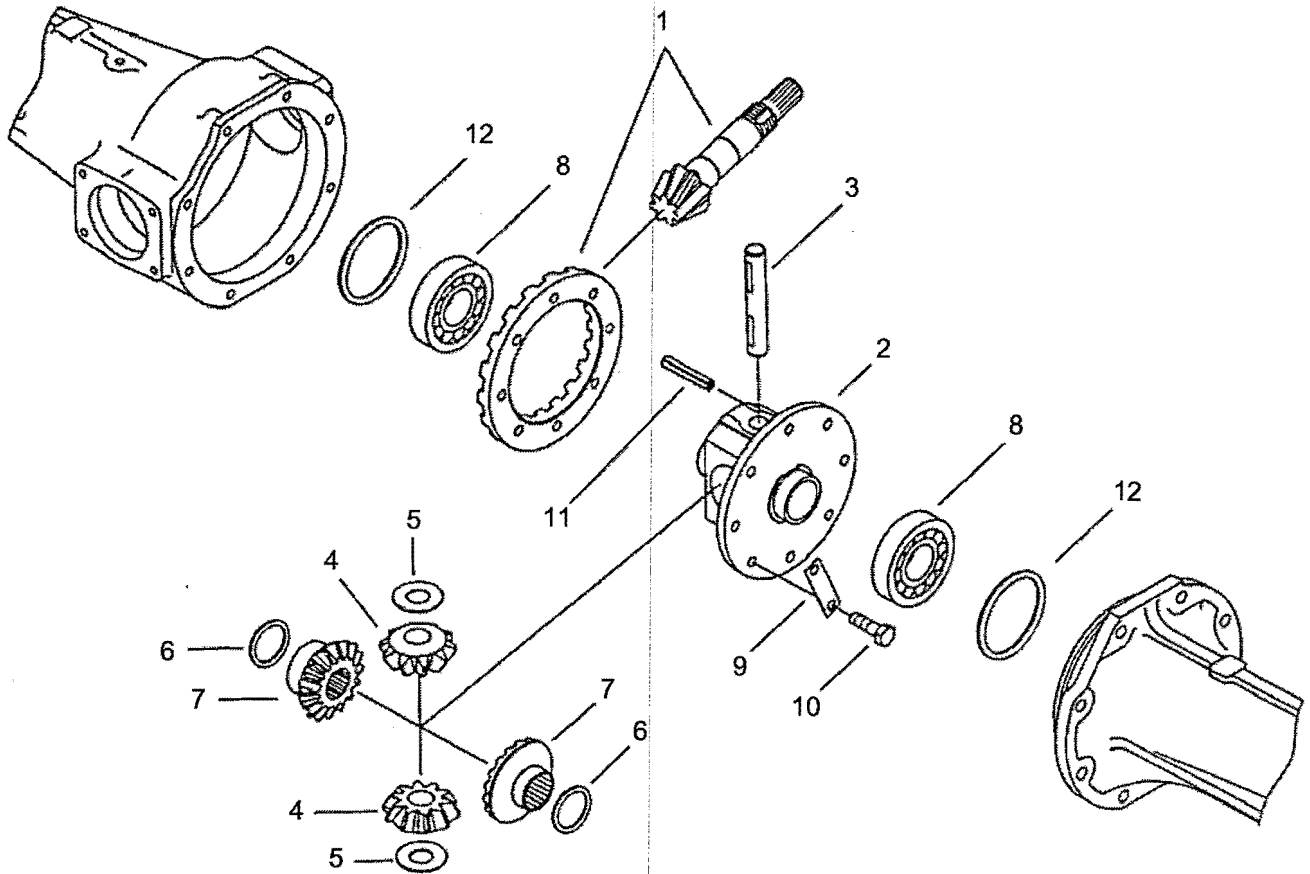

410DTC/450DTC/470DTC/530DTC/550DTC

ITEM No	LONG No.	VENDOR No.	DESCRIPTION	QTY.	
				410/450DTC 470DTC	530DTC/550DTC
1-12	LG1086	2A1415001	Diff, Gear Assy	1	1
1	LG3340	A1400172	Pinion & Ring Gear Set	1	1
2	LG2001	1A1414001	Case, Diff	1	1
3	LG3341	3A1415004	Shaft	1	1
4	LG3333	A1324060	Pinion, Mate	2	2
5	LG1927	3A1970123	Washer, Thrust (OD42.07xID10.45x0.8T)	2	2
6	LG1928	3A1970122	Washer, Thrust (OD71.44xID41.47x0.8T)	2	2
7	LG3332	A1324062	Gear, Side	2	2
8	LG1714	3A1970033	Bearing, Ball 6210 (M90x50x20)	2	2
9	LG3342	3A1411003	Plate, Lock	4	4
10	500306		Bolt, Hex F-Thrd (M10-1.25x20)	8	8
11	N646661-S8		Pin, Spring (M6x50)	1	1
12	LG2027	3A1970119	Liner	AR	AR
-	LG2028	3A1970120	Liner	AR	AR
-	LG2029	3A1970121	Liner	AR	AR