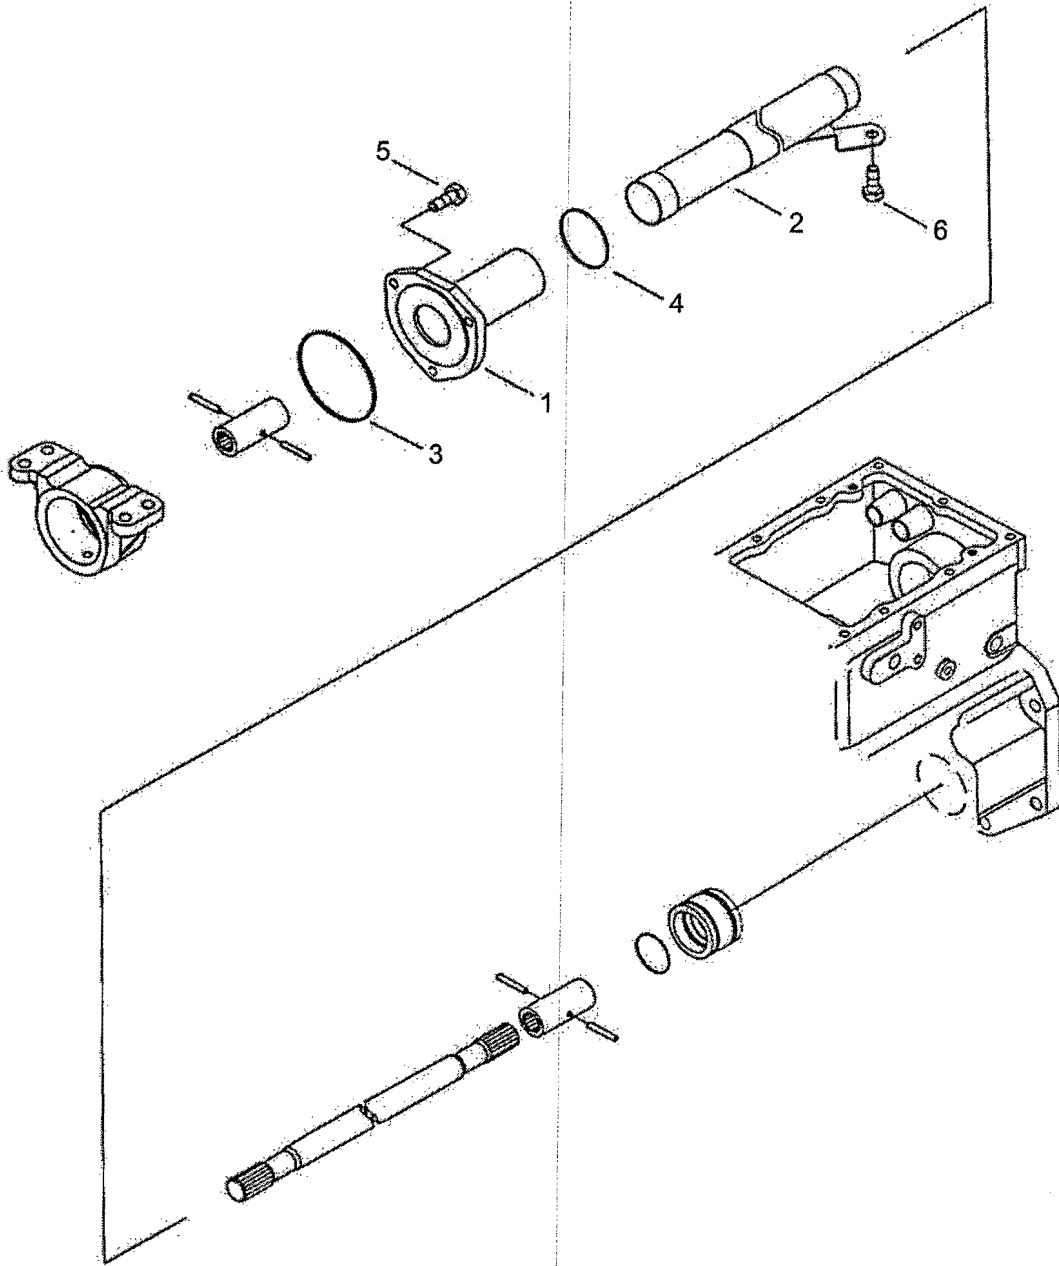

470DTC/530DTC/550DTC

ITEM No	LONG No.	VENDOR No.	DESCRIPTION	QTY. 470/530/550DTC
1	LG1060	A1388013	Cover, 4WD Prop	1
2	LG2234	A1380015	Cover, 4WD Rear Prop	-
-	LG1061	A1388014	Cover, 4WD Rear Prop	1
3	LG1281	S802080010	O-Ring (G) G80 (M85x3.1)	1
4	LG1278	S802040010	O-Ring (G) G40 (M45x3.1)	1
5	LG1904	S153082533	Bolt, Hex w/Washer (M8-1.0x25)	3
6	LG3656	S154101633	Bolt, Hex w/Washer (M10-1.25x16)	1