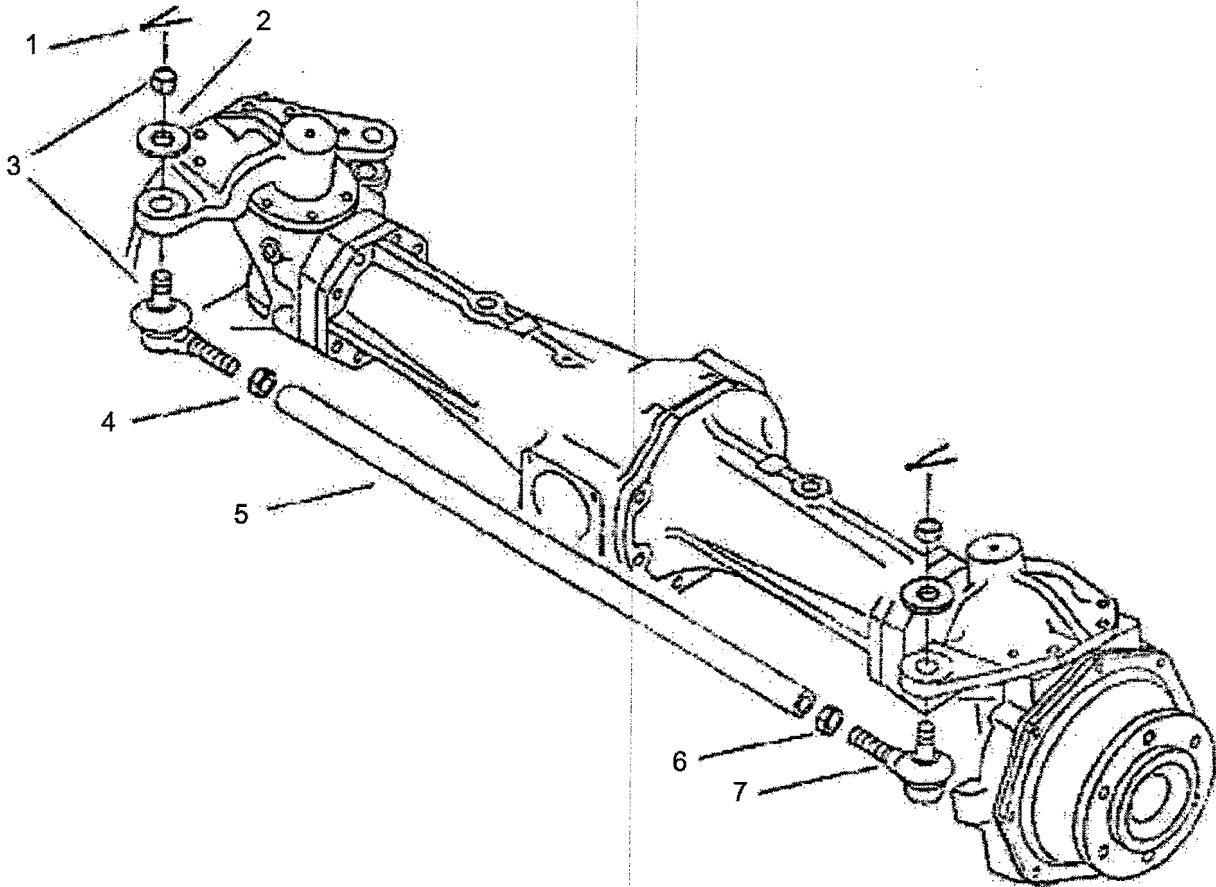

TIE ROD GROUP 8 HOLE AXLE - 4WD

470DTC/530DTC/550DTC

<i>ITEM No</i>	<i>LONG No.</i>	<i>VENDOR No.</i>	<i>DESCRIPTION</i>	<i>QTY.</i> <i>470/530/550DTC</i>
1	N642590-S8		Pin, Split (M4x36)	2
2	LG1947	A1402060	Washer, Pin	2
3-7	LG3985	A1610030	Tie Rod Assy	-
-	LG3986	A1610029	Tie Rod Assy	1
3	LG3987	A1610036	End, Tie Rod (R)	1
4	LG1945	S306180043	Nut, Hex (R) (M18-1.5)	1
5	LG3988	A1610033	Pipe, Tie Rod	-
-	LG3989	A1610032	Pipe, Tie Rod	1
6	LG3990	A1610016	Nut, Hex (L) (M18-1.5)	1
7	LG3991	A1610035	End, Tie Rod (L)	1

TIE ROD GROUP 8 HOLE AXLE - 4WD