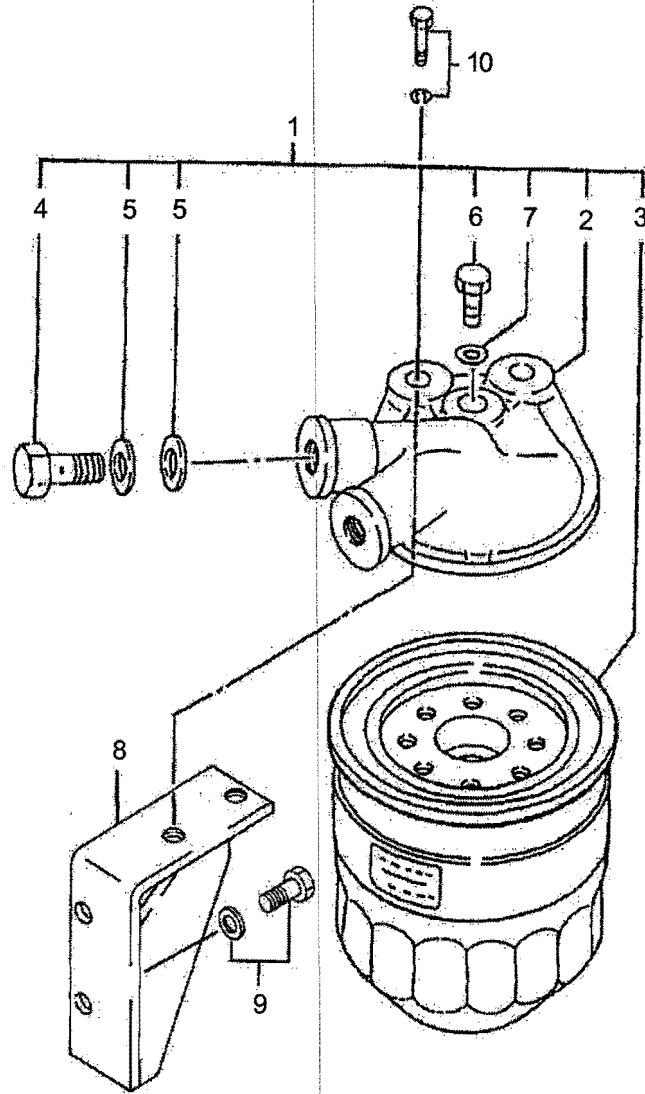

530 DTC/550/550 DTC

ITEM No.	LONG No.	VENDOR No.	DESCRIPTION	QTY.	
				550	530/550 DTC
1	LG3239	34462-00011	Filter Assy, Fuel	1	1
2	LG3240	34462-00201	Bracket, Oil Filter	1	1
3	LG3241	34462-00300	Element Assy	1	1
4	LG1848	MH037087	Bolt, Eye	2	2
5	LG1856	05946-01401	Washer, Sealing	4	4
6	LG1847	MH037084	Plug, Air	1	1
7	LG1855	05946-00801	Washer, Sealing	1	1
8	LG3912	32A62-00500	Bracket, Fuel Filter	1	1
9	LG1819	F1805-08020	Bolt, w/Washer	2	2
10	LG2782	F1805-10025	Bolt, w/Washer	2	2