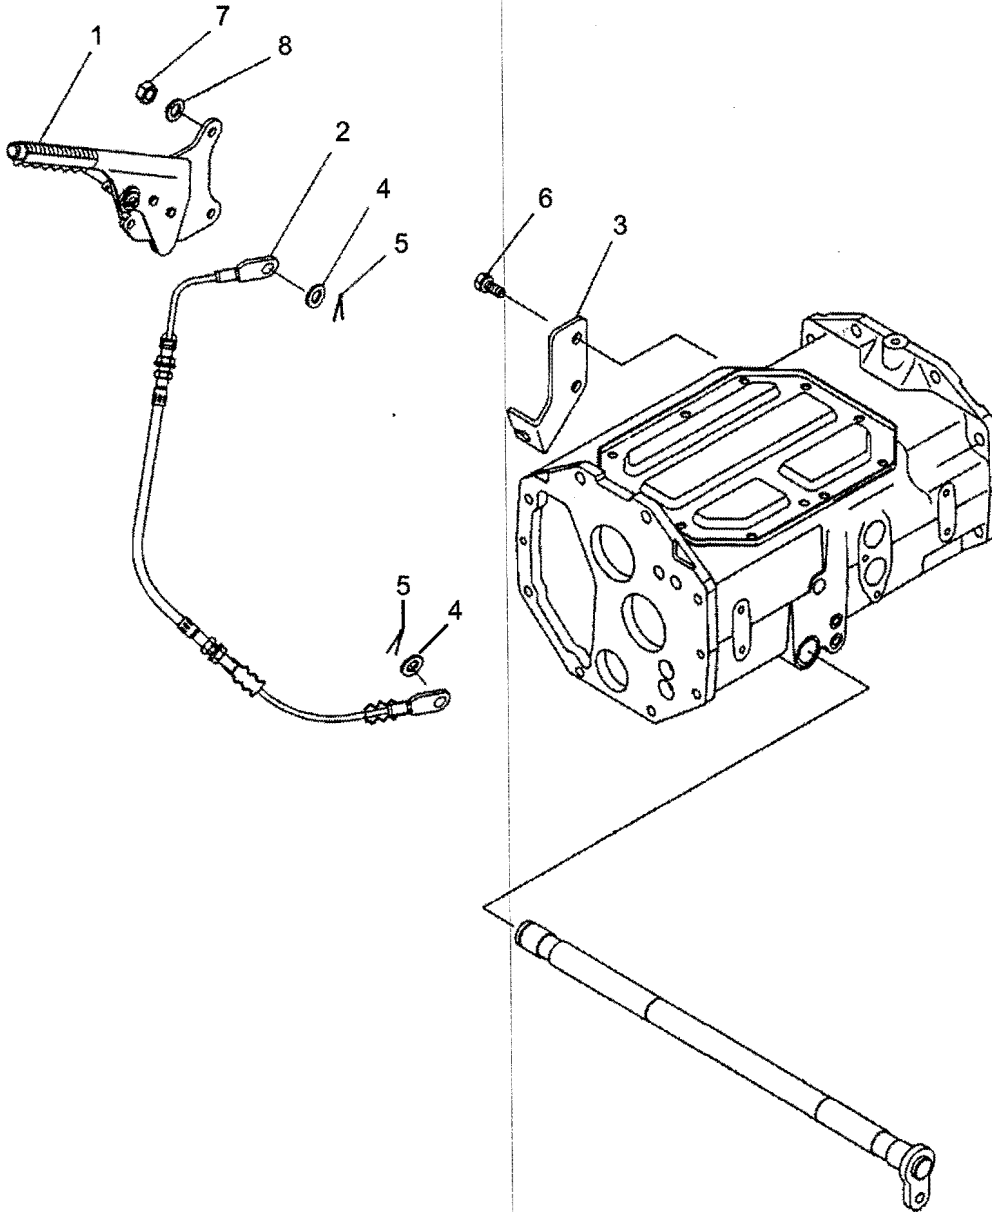

All Models

ITEM No	LONG No.	VENDOR No.	DESCRIPTION	QTY.
				ALL MODELS
1	LG3722	A1670078	Parking Brake Assy	1
2	LG1535	A1670141	Wire, P-Brake	1
3	LG3723	A1670140	Holder, Wire	1
4	N630069-S8		Washer, Flat (M10)	2
5	N642565-S8		Pin, Cotter (M3.2x20)	2
6	LG1862	S154102033	Bolt, w/Washer (M10-1.25x20)	2
7	LG1890	S345080013	Nut, Hex 2-TY (M8-1.25)	3
8	N630173-S8		Washer, Spr. 1-TY (M8)	3