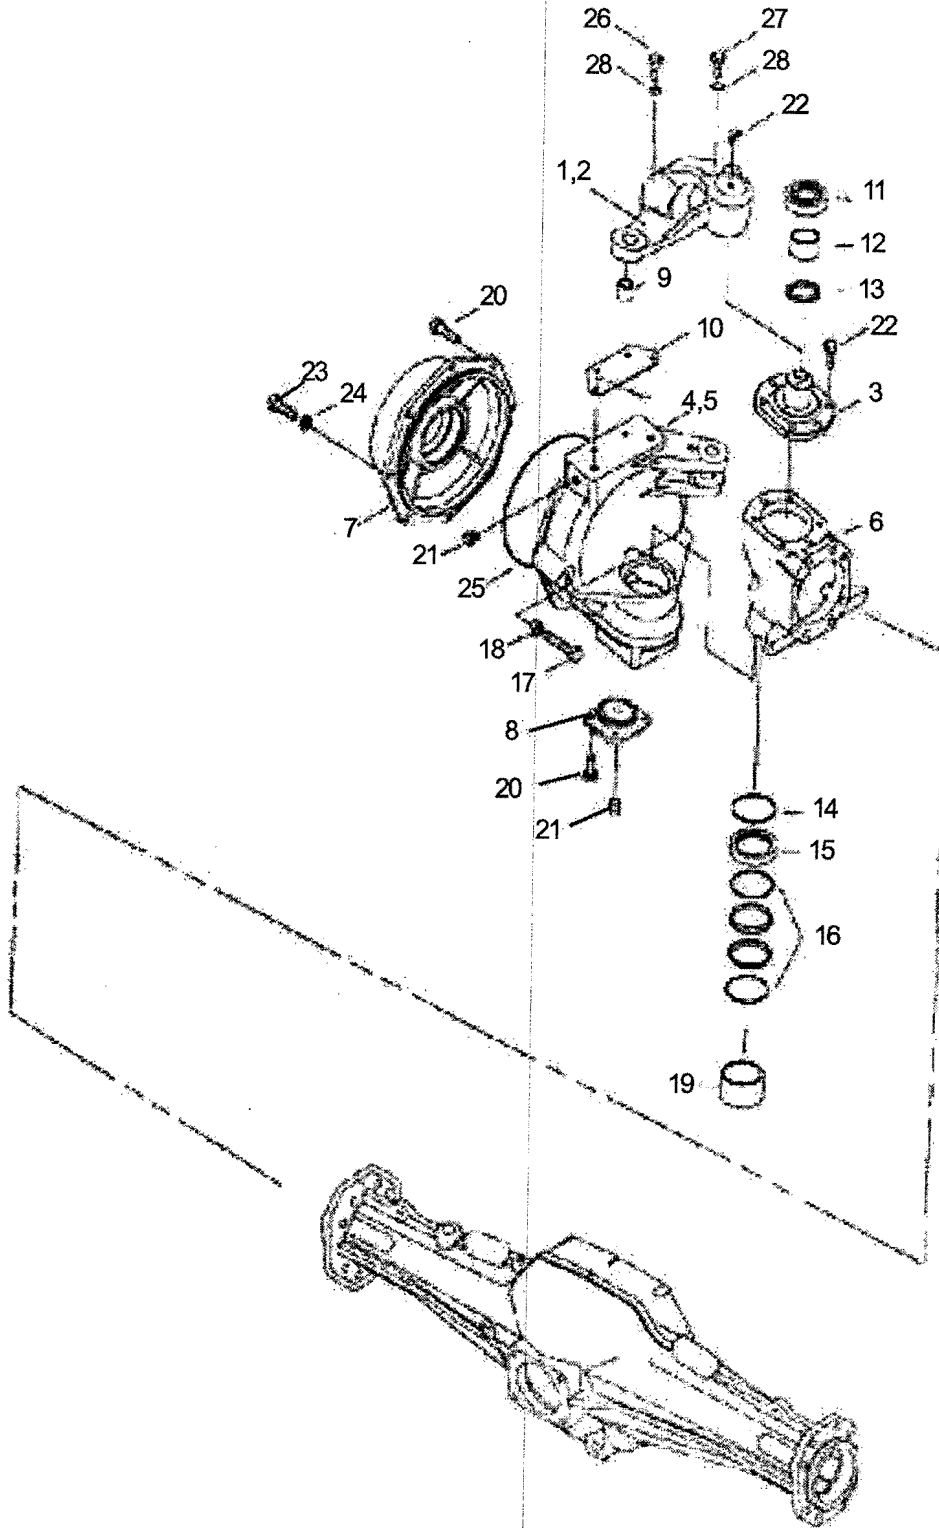

470DTC/530DTC/550DTC

FRONT AXLE CASE 8 HOLE AXLE - 4WD

470DTC/530DTC/550DTC

ITEM No	LONG No.	VENDOR No.	DESCRIPTION	QTY. 470/530/550DTC
1	LG4518	A1400229	Arm, RH	1
2	LG4519	A1400230	Arm, LH	1
3	LG1172	A1402062	Holder, Arm	2
4	LG4520	A1400231	Case, Gear , RH	1
5	LG4521	A1400232	Case, Gear , LH	1
6	LG1034	A1400097	Case, King	2
7	LG4522	A1402073	Cover	2
8	LG4523	A14002071	Cover	2
9	LG1017	A1402058	Bushing, Taper	2
10	LG1448	A1402048	Shim (0.15)	AR
-	LG1444	A1402049	Shim (0.30)	AR
-	LG1449	A1402050	Shim (0.40)	AR
11	LG1740	A1400076	Bearing, Taper Roller (#32004J)	2
12	LG1013	A1402051	Bushing (D40x44x28)	2
13	LG1397	A0652582	Seal, Dust (40x48x6.5)	2
14	LG1299	S804060010	O-Ring (59.5x2)	2
15	LG2238	A1400072	Housing, G-Seal	2
16	LG3983	A1400188	Group Seal	2
17	LG3674	S163124043	Bolt, Hex (M12x1.75x40)	2
18	N620015S8	S301120043	Nut, Hex (M12x1.75)	2
19	LG1012	A1400077	Bushing (MB6030DU)	2
20	LG1864	S154103033	Bolt, W/Washer (M10x1.25x30)	34
21	LG1775	3A1970052	Plug, Taper (PT38)	5
22	LG1266	3A1970069	Nipple, Grease (PT 1/8)	2
23	LG1935	3A1970055	Bolt, Reamer (M10x1.25x30)	2
24	N630174S8	S361100013	Washer, Spring (10)	2
25	LG1269	A1970056	O-Ring (D225x3)	4
26	500283	S101123043	Bolt, Hex Forward Thrd (M12x30x1.75)	4
27	LG3673	3A1970057	Bolt, Reamer (M12x30)	4
28	N630175S8	S361120013	Washer, Spring (12)