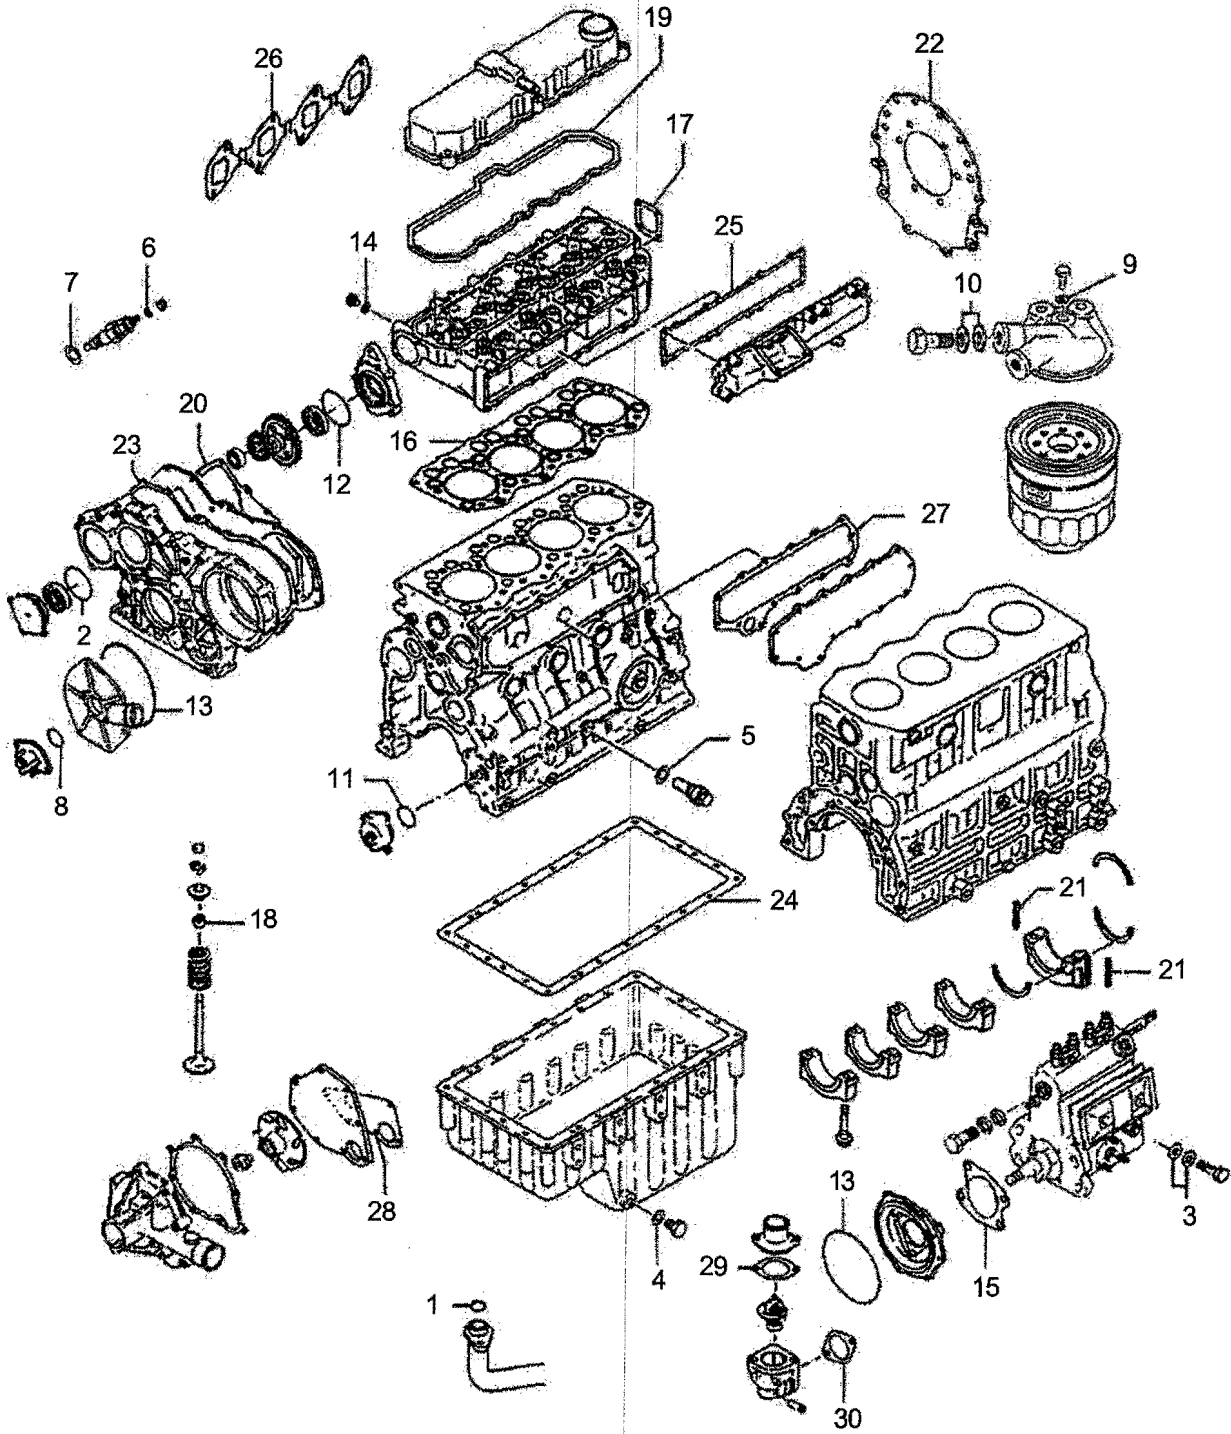

530 DTC/550/550 DTC

ITEM No.	LONG No.	VENDOR No.	DESCRIPTION	QTY.	
				550	530/550 DTC
1-30	LG1586	32A94-12060	Gasket Kit, (O/H)	1	1
1	LG1627	F3150-02000	O-Ring	3	3
2	LG1628	F3153-07500	O-Ring	2	2
3	LG3924	F4202-10000	Gasket	2	2
4	LG1584	F4202-14000	Gasket	1	1
5	LG1585	F4202-22000	Gasket	1	1
6	LG2693	MD068355	Gasket, Fuel Return	4	4
7	LG2692	MD070717	Gasket, Holder	4	4
8	LG1629	MM433993	O-Ring	1	1
9	LG1855	05946-00801	Washer, Sealing	1	1
10	LG1856	05946-01401	Washer, Sealing	10	10
11	LG1625	06016-13060	O-Ring	1	1
12	LG1624	06016-13080	O-Ring	1	1
13	LG1626	06016-13140	O-Ring	2	2
14	LG1581	30636-25901	Gasket	2	2
15	LG1593	30661-51300	Gasket	1	1
16	LG1587	32A01-02203	Gasket, Cyl Head	1	1
17	LG1588	32A01-02500	Gasket, Head Rear	1	1
18	LG1666	32A04-02801	Seal, Valve Stem	8	8
19	LG1597	32A04-13200	Gasket, Rocker Cover	1	1
20	LG1590	32A07-04100	Gasket, Front Plate	1	1
21	LG1665	32A07-11700	Seal, Side	2	2
22	LG1596	32A07-14400	Gasket, Rear	1	1
23	LG1591	32A11-22201	Gasket, Gear	1	1
24	LG1594	32A13-04201	Gasket, Oil Pan	1	1
25	LG1582	32A30-00201	Gasket, Inlet	1	1
26	LG1589	32A32-00200	Gasket, Exhaust	1	1
27	LG1598	32A39-01200	Gasket, Side Cover	1	1
28	LG1600	32A45-00500	Gasket, Water	1	1
29	LG1599	32A46-01200	Gasket, Thermostat	1	1
30	LG1583	34446-05300	Gasket	1	1