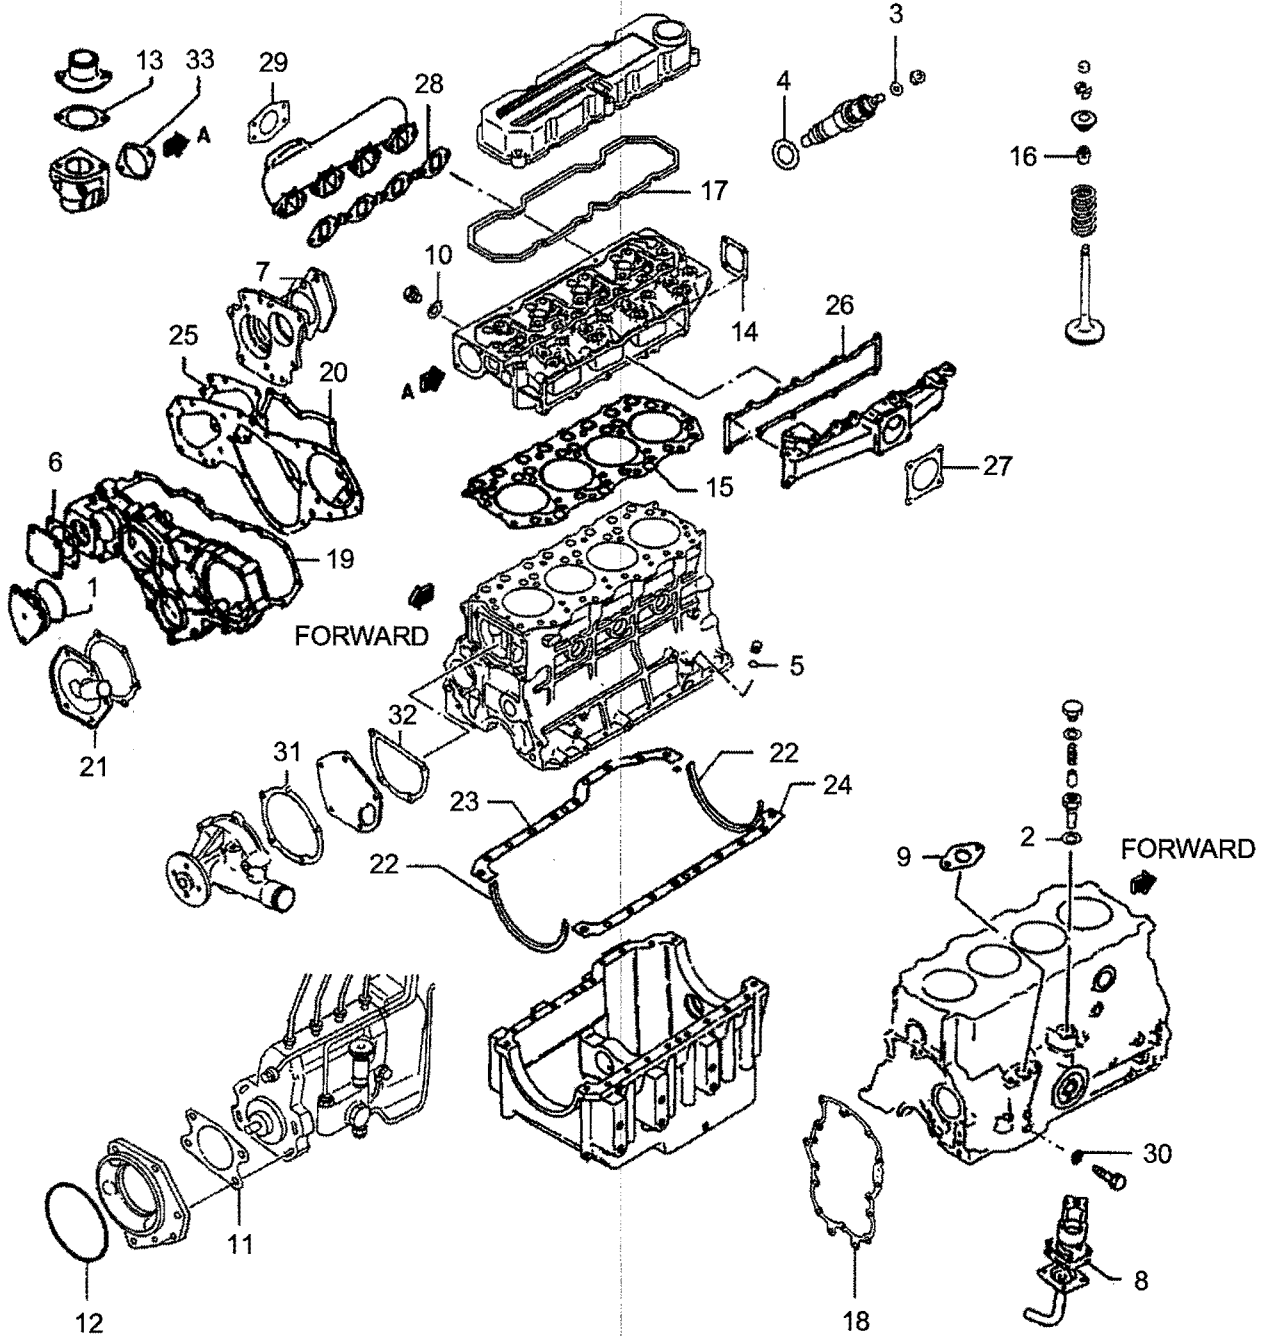

410DTC/450/450DTC/470 DTC

ITEM No	LONG No.	VENDOR No.	DESCRIPTION	QTY.		
				450	410/450DTC	470DTC
1-33	LG3288	32C94-00070	Gasket Kit, (O/H)	1	1	1
1	LG1628	F3153-07500	O-Ring	1	1	1
2	LG1585	F4202-22000	Gasket	1	1	1
3	LG2693	MD068355	Gasket, Fuel Return	4	4	4
4	LG2692	MD070717	Gasket, Holder	4	4	4
5	LG2901	05507-10110	O-Ring	1	1	1
6	LG2878	30A11-00101	Gasket, O/Pump Cover	1	1	1
7	LG2889	30425-71301	Gasket	1	1	1
8	LG2936	30436-22401	Gasket, Strainer	1	1	1
9	LG2865	30625-50502	Gasket, Tacho Drive	1	1	1
10	LG1581	30636-25901	Gasket	2	2	2
11	LG1593	30661-51300	Gasket Injection Pump	1	1	1
12	LG3289	31361-01300	O-Ring	1	1	1
13	LG1599	32A46-01200	Gasket, Thermostat	1	1	1
14	LG2838	32C01-03100	Gasket, Head Rear	1	1	1
15	LG2835	32C01-12100	Gasket, Cylinder Head	1	1	1
16	LG2841	32C04-06500	Seal, Valve Stem	8	8	8
17	LG2847	32C04-15500	Gasket, Rocker Cover	1	1	1
18	LG2858	32C07-03300	Gasket, Rear	1	1	1
19	LG2869	32C11-01400	Gasket, Timing Gear	1	1	1
20	LG2867	32C11-03100	Gasket, Front Plate	1	1	1
21	LG2872	32C11-04100	Gasket, Cover	1	1	1
22	LG2896	32C13-02200	U-Seal	2	2	2
23	LG2897	32C13-02301	Gasket, Oil Pan, A	1	1	1
24	LG2898	32C13-02401	Gasket, Oil Pan, B	1	1	1
25	LG2886	32C25-00200	Gasket, Bearing Case	1	1	1
26	LG2933	32C30-00500	Gasket, Inlet Manifold	1	1	1
27	LG3290	32C30-01200	Gasket	1	1	1
28	LG3291	32C32-00700	Gasket, Exhaust	1	1	1
29	LG3292	32C32-03800	Gasket, Exhaust Manifold	1	1	1
30	LG2941	32C35-00900	Gasket	1	1	1
31	LG2946	32C45-00400	Gasket, Water Pump	1	1	1
32	LG2947	32C45-00500	Gasket	1	1	1
33	LG1583	34446-05300	Gasket	1	1	1