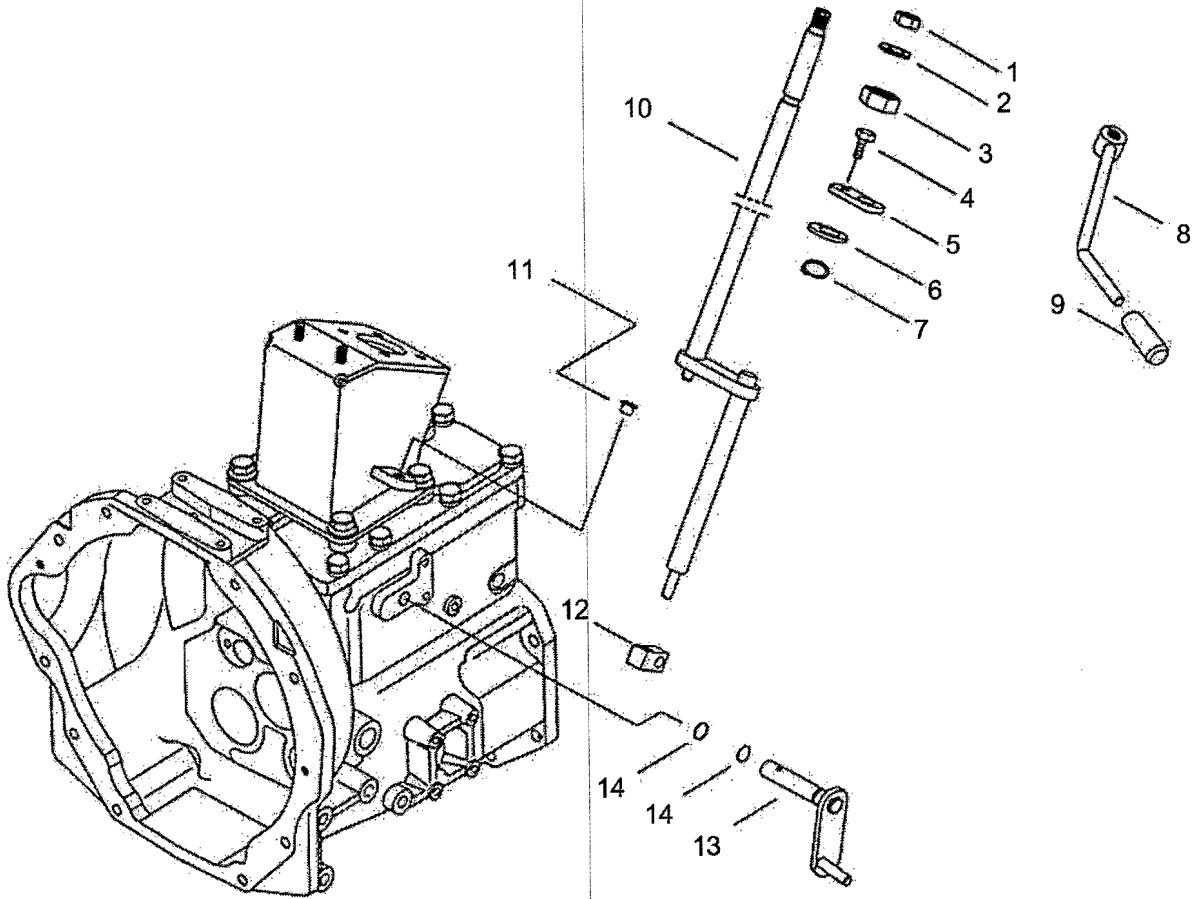

**Effective on 410 DTC Tractors up to Serial No. J00016.
Effective on 450 Tractors up to Serial No. J00168.
Effective on 470 DTC Tractors up to Serial No. J00064.
Effective on 530 DTC Tractors up to Serial No. J00056.
Effective on 550 Tractors up to Serial No. J00144.**

All Models

<i>ITEM No</i>	<i>LONG No.</i>	<i>VENDOR No.</i>	<i>DESCRIPTION</i>	<i>QTY.</i> <i>ALL MODELS</i>
1	LG3556	S338120013	Nut, Hex 3-TY (M12-1.25)	1
2	N630070-S8		Washer, Pln. S-RD (M12)	1
3	LG3557	S316200013	Nut, Hex S 2-TY (M20 - 1.5)	1
4	LG3558	S155083033	Bolt, Hex (M8-1.25x30)	1
5	LG3559	A1291084	Guide, Shaft F-R	1
6	N630073-S8		Washer, PLN S-RD (M20)	1
7	N661216-S8		Ring, Snap (M20)	1
8	LG1163	A1291100	Hand Lever, F-R	1
9	LG1152	A1100048	Grip	1
10	LG1440	A1291099	Shaft, Shuttle Shift	1
11	LG1015	A1970234	Bushing, Flange	1
12	LG3560	A1291175	Guide, Shuttle Shift	1
13	LG2214	A1291173	Lever, Outer F-R	1
14	LG1292	S801012010	O-Ring (P) P12 (M12x2.4)	2

Effective on 410 DTC Tractors up to Serial No. J00016.

Effective on 450 Tractors up to Serial No. J00168.

Effective on 470 DTC Tractors up to Serial No. J00064.

Effective on 530 DTC Tractors up to Serial No. J00056.

Effective on 550 Tractors up to Serial No. J00144.