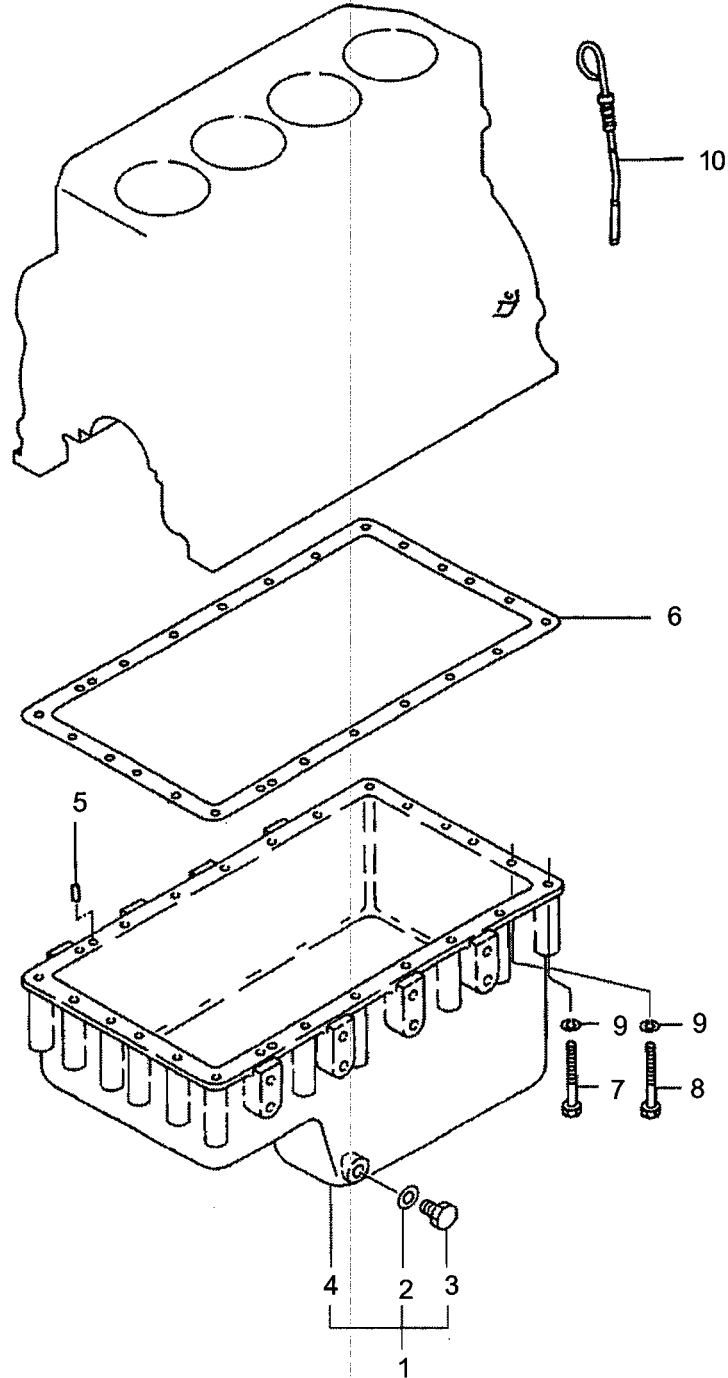

530 DTC

<i>ITEM No.</i>	<i>LONG No.</i>	<i>VENDOR No.</i>	<i>DESCRIPTION</i>	<i>QTY.</i>	
				<i>550</i>	<i>530/550 DTC</i>
1	LG1630	32A13-13010	Pan Assy, Oil	1	1
2	LG1584	F4202-14000	Gasket, Oil Drain	1	1
3	LG1846	F5000-14000	Plug, Drain	1	1
4	LG3893	32A13-13100	Pan, Oil	1	1
5	LG1838	F2846-08000	Pin, Dowel	2	2
6	LG1594	32A13-04201	Gasket, Oil Pan	1	1
7	LG1813	F1035-08100	Bolt	20	20
8	LG1857	05978-08125	Bolt	4	4
9	LG1835	F2515-08000	Washer, Spring	24	24
10	LG1580	32A42-05100	Gage, Oil Level	1	1