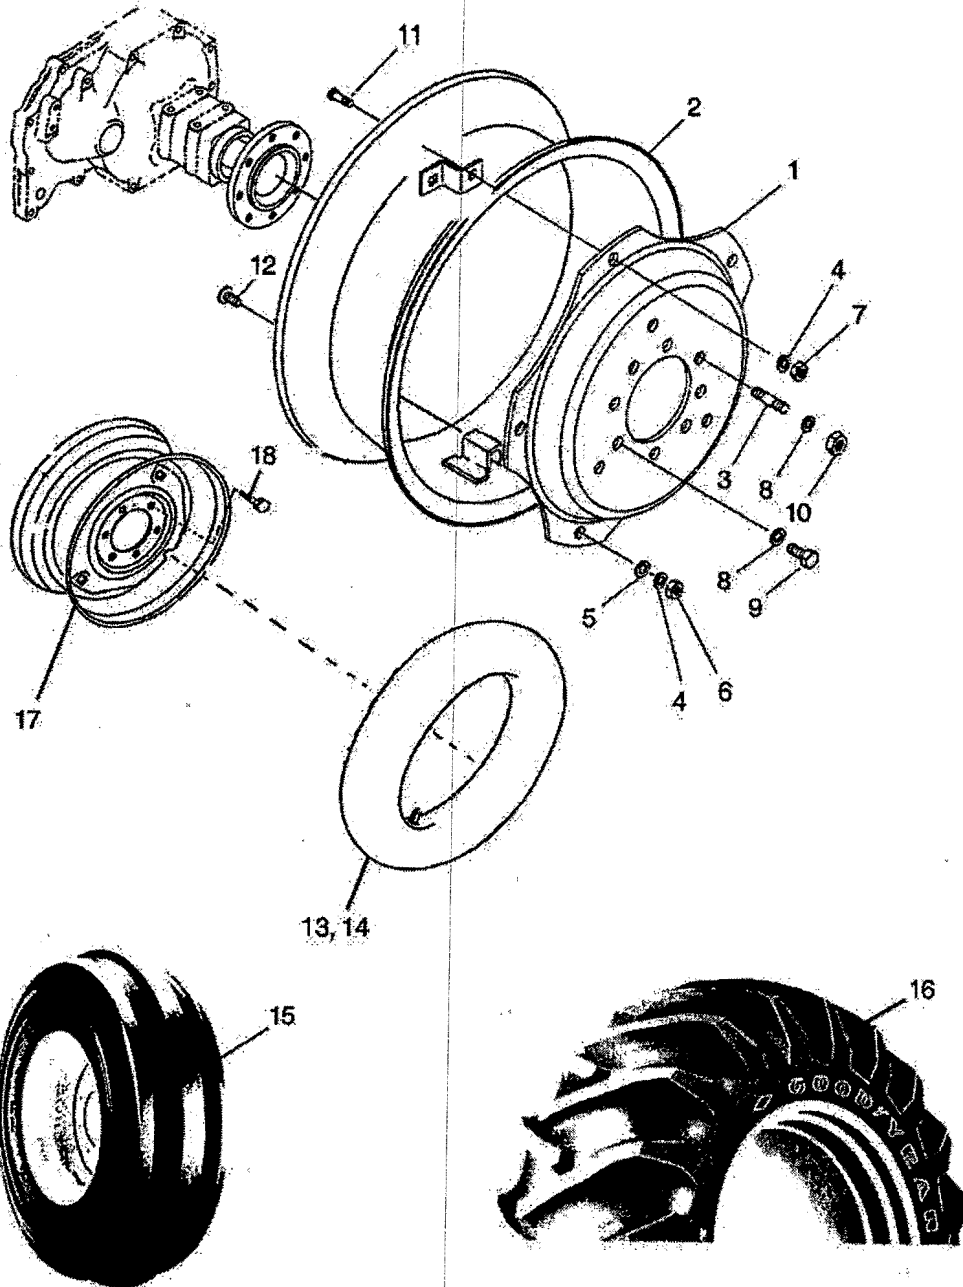

450/550

ITEM No.	LONG No.	VENDOR No.	DESCRIPTION	QTY.	
				450	550
1	LG2271	A1490063	Disc, Rear	2	-
-	LG1091	A1490064	Disc, Rear	-	2
2	902055		Rear Rim Assy	2	-
-	902268		Rear Rim Assy	-	2
3	LG3984	S167183023	Bolt, Stud (M18-1.5x30)	4	4
4	N630176-S8		Washer, Lock (M16)	12	12
5	N630072-S8		Washer, Flat (M16)	-	12
6	LG1886	A1495037	Nut, Hex (M16-1.5) Thick	-	12
7	500394		Nut, Hex (M16-1.5) Thin	12	-
8	500215		Washer, Lock (M18)	16	16
9	500358		Bolt, Hex (M18-1.5x35)	12	12
10	LG3684	S302180043	Nut, Hex (M18-1.5)	4	4
11	LG1885	3A1970077	Bolt, Wheel	12	12
12	LG1884	A1495036	Bolt, Wheel	-	12
13	902053		Tube, Front (M6.00-16)	2	-
-	736281		Tube, Front (M7.50-16)	-	2
14	743975		Tube, Rear (M12.4-28)	2	-
-	736290		Tube, Rear (M13.6/14.9-28)	-	2
15	745303		Tire, Front (M6.00-16)	2	-
-	749765		Tire, Front (M7.50-16)	-	2
16	743974		Tire, Rear (M12.4-28)	2	-
-	745288		Tire, Rear (M13.6-28)	-	2
17	903189		Front Wheel (M4.50-16)	2	-
-	749982		Front Wheel (M5.50-16)	-	2
18	TX10870	40.31.115	Front Lug Bolt	12	12