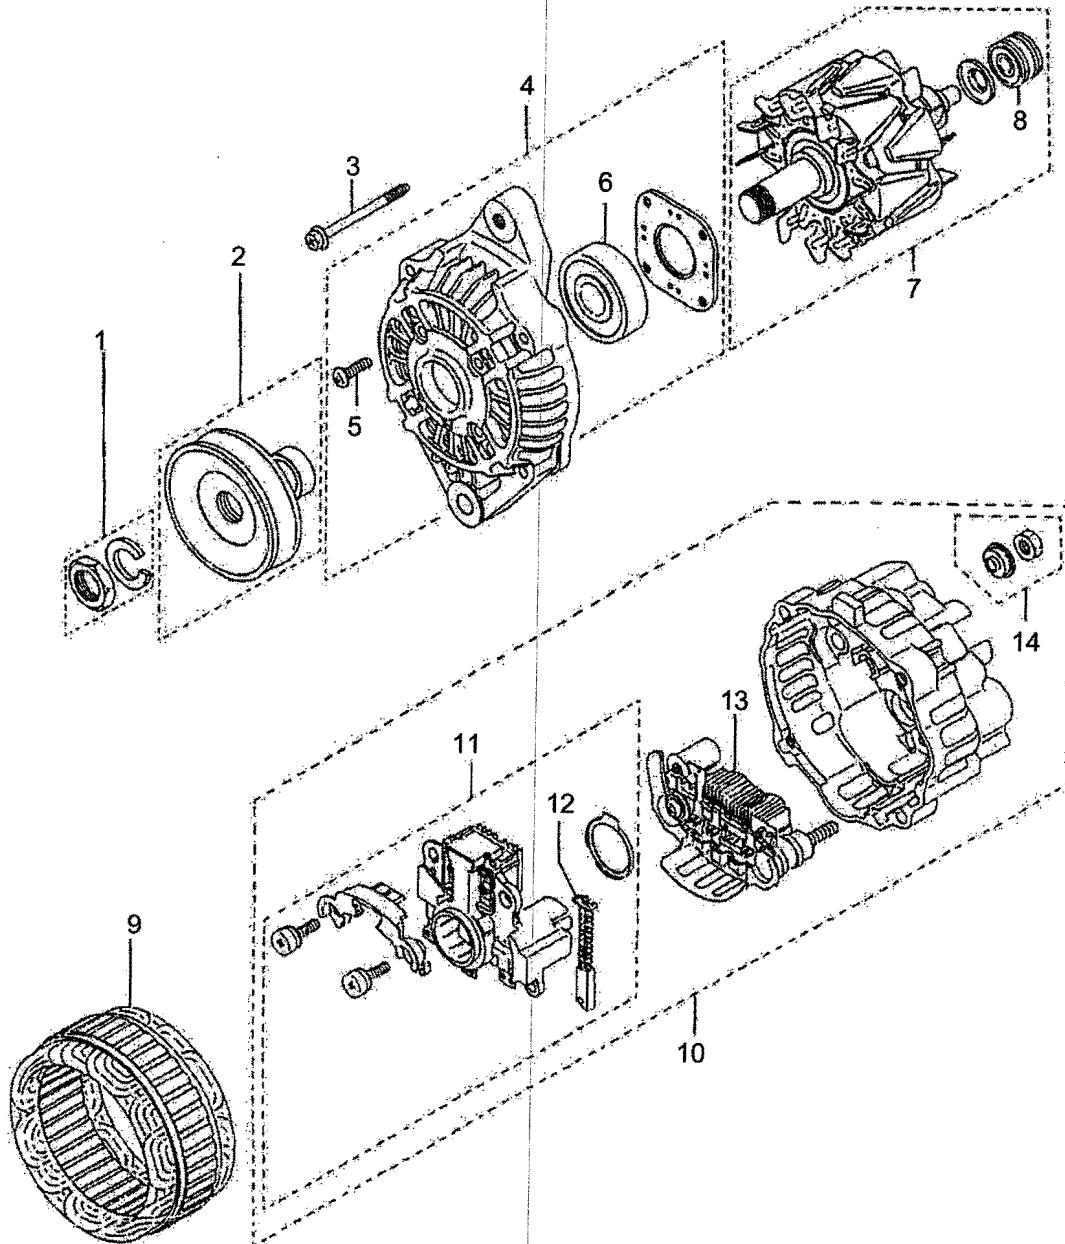

ALTERNATOR (12V - 50A)

ALL MODELS

ITEM No.	LONG No.	VENDOR No.	DESCRIPTION	QTY.			
				410/450/470	450	530/550	550
-	LG3246	32A68-00302	Alternator Assy(A007T02077C MEC)	DTC 1	1	-	-
-	LG1539	32A68-00400	Alternator Assy (A007TA0483 MEC)	-	-	1	1
1	LG3273	A981X-20771	Nut Set	1	1	1	1
2	LG3274	A628T-63370	Pulley Assy	1	1	-	-
-	LG3916	A628X-65070	Pulley Assy	-	-	1	1
3	LG3275	A414X-19271	Bolt Set	1	1	1	1
4	LG3276	A640X-67070	Bracket Assy, Front	1	1	-	-
-	LG3917	A640X-53570	Bracket Assy, Front	-	-	1	1
5	LG3277	A414X-21271	Screw Set	1	1	1	1
6	LG3278	S930X-94570	Bearing, Front	1	1	-	-
-	LG3918	S930P-18870	Bearing, Front	-	-	1	1
7	LG3279	A880X-83770	Rotor Assy	1	1	-	-
-	LG3919	A880T-65470	Rotor Assy	-	-	1	1
8	LG3280	S930P-63670	Bearing, Rear	1	1	1	1
9	LG3281	A383X-56570	Stator Assy	1	1	-	-
-	LG3920	A383T-46370	Stator Assy	-	-	1	1
10	LG3282	A642X-A9970	Bracket Assy, Rear	1	1	-	-
-	LG3921	A642X-29070	Bracket Assy, Rear	-	-	1	1
11	LG3283	A866X-44682	Regulator Set	1	1	1	1
12	LG3284	A647X-50170	Brush	1	1	1	1
13	LG3285	A860T-40670	Rectifier Assy	1	1	-	-
-	LG3922	A860X-50970	Rectifier Assy	-	-	1	1
14	LG3286	A529X-07871	Nut Set	1	1	-	-
15	LG3923	A529X-05571	Nut Set	-	-	1	1