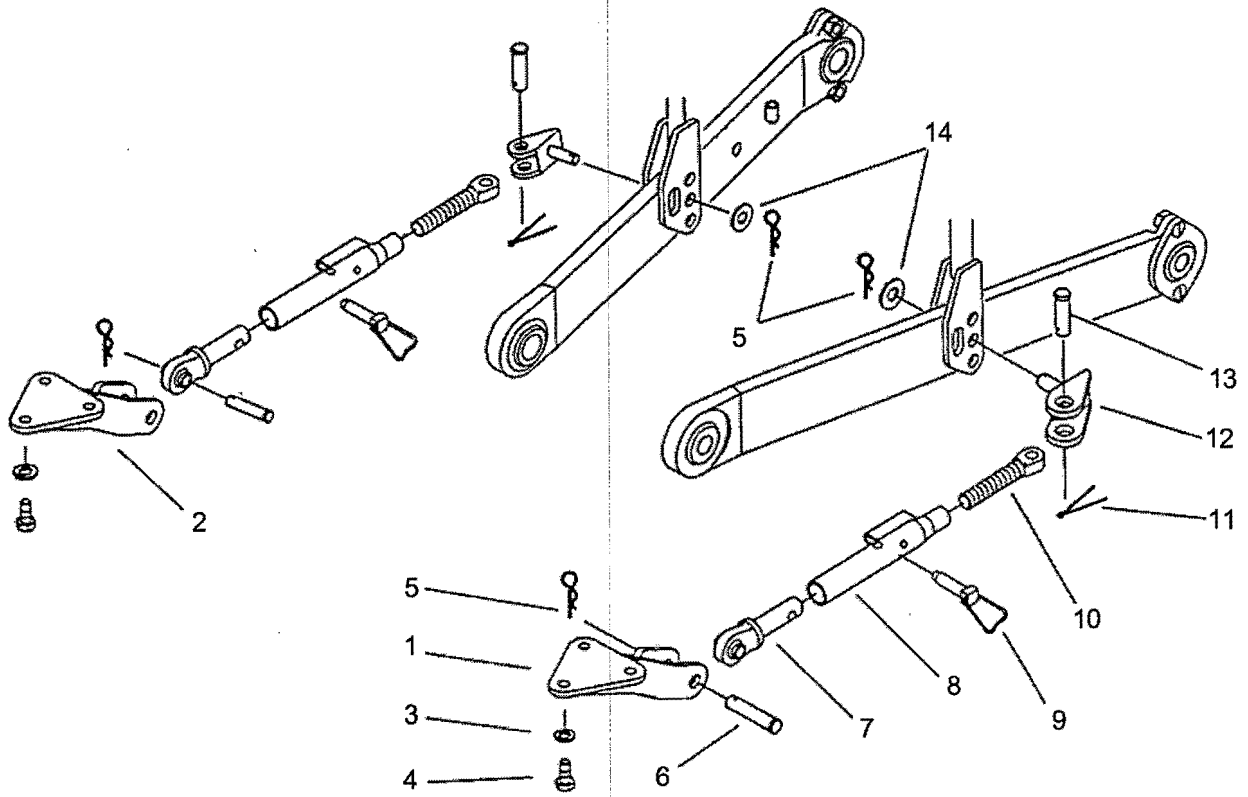

ALL MODELS

<i>ITEM No.</i>	<i>LONG No.</i>	<i>VENDOR No.</i>	<i>DESCRIPTION</i>	<i>QTY.</i>
				<i>ALL MODELS</i>
1	LG3868	A1896442	Bracket, Check Link (L)	1
2	LG3869	A1896443	Bracket, Check Link (R)	1
3	N630176-S8		Washer, Spring (M16)	8
4	LG3870	S103165043	Bolt, Hex (M16-1.5x50)	8
5	LG1991	3A1970091	Pin, Snap	4
6	LG3871	A1896302	Pin, Check Link (F)	2
7-13	LG4046	A1896459	Check Link Assy (L) 270-350	1
-	LG4047	A1896460	Check Link Assy (R) 270-350	1
7	LG4048	A1896456	Rod, Front	2
8	LG3873	A1896299	Sleeve, Check Link (M27x3)	2
9	LG3874	A1896304	Pin, Linch	2
10	LG4049	A1896457	Rod, Screw Rear	2
11	N642590-S8		Pin, Split (M4x36)	2
12	LG3876	A1896458	Pin, Check Link	2
13	LG3972	A1896461	Pin, Check Link (R)	2
14	LG3878	S364200013	Washer, Plain	2