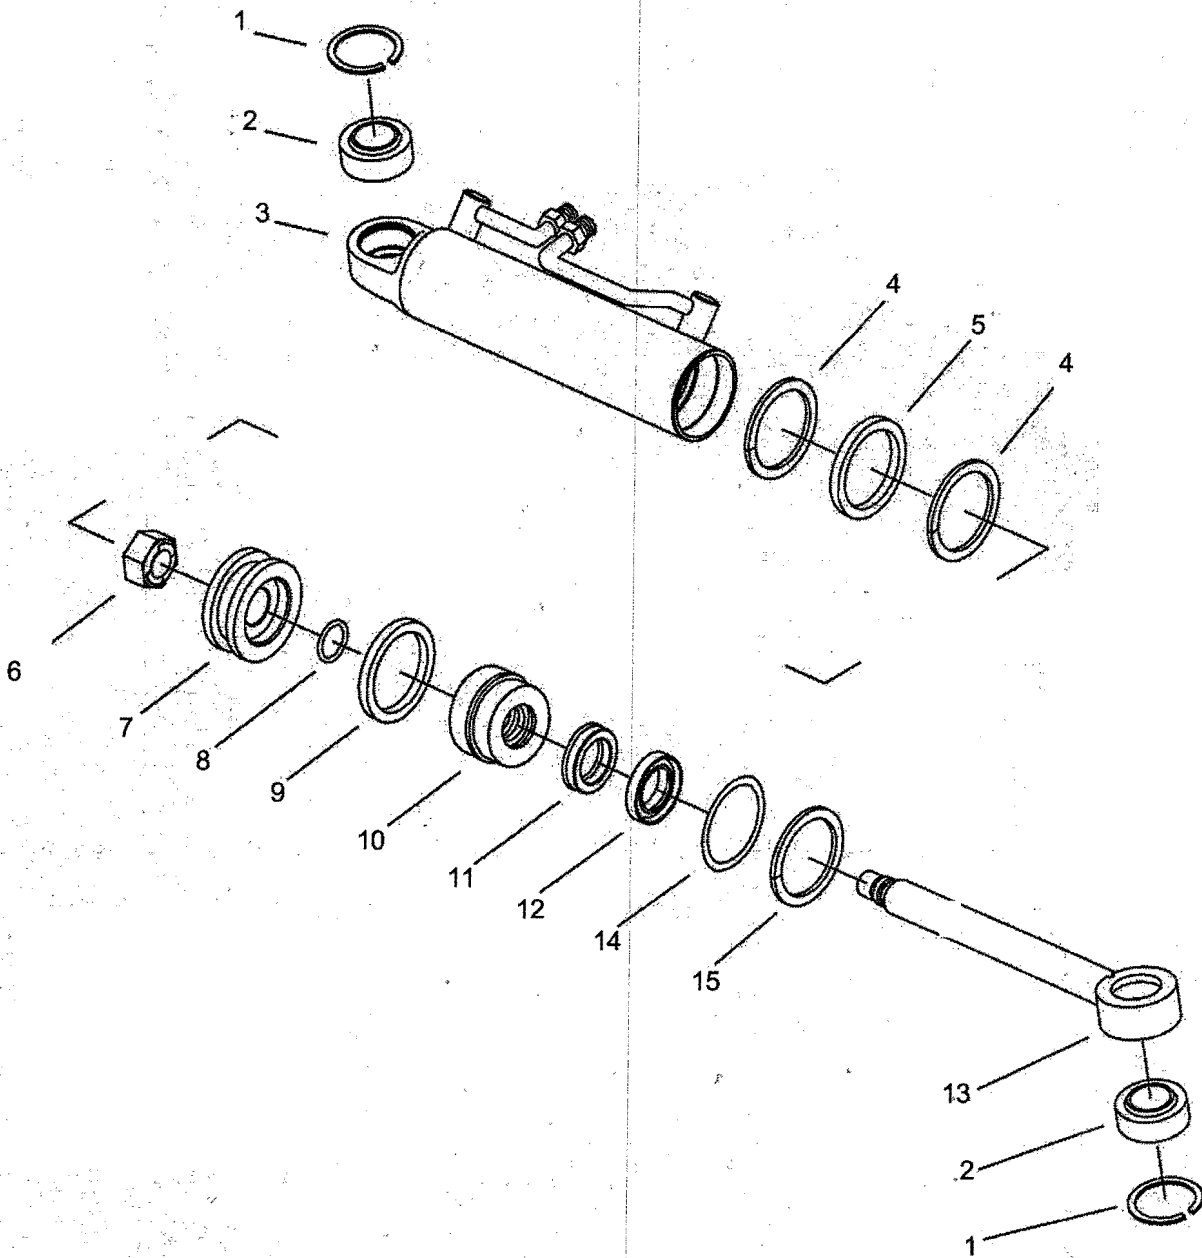

450/550

ITEM No.	LONG No.	VENDOR No.	DESCRIPTION	QTY.	
				450	550
1-15	LG4145	A1630364	Cylinder Assy	1	1
1	LG1948	S813035001	Ring, Snap	2	2
2	LG3352	A1630159	Bushing, Ball	2	2
3	LG4153	A1630344	Cylinder Pipe Assy	1	1
4	LG3354	A1630161	Ring, Backup	2	2
5	LG3355	A1630162	O-Ring	1	1
6	LG1949	A1630160	Nut, Lock (M16x2.0)	1	1
7	LG3356	A1630321	Piston	1	1
8	LG1272	S801014010	O-Ring	1	1
9	LG4154	S801049010	O-Ring	1	1
10	LG3357	A1630322	Sleeve	1	1
11	LG3358	A1630163	U-Packing	1	1
12	LG3359	A1630164	Seal, Dust	1	1
13	LG4155	A1630345	Rod, Piston	1	1
14	LG3361	A1630323	Ring, Wir	1	1
15	LG3362	A1630324	Ring, Stop	1	1