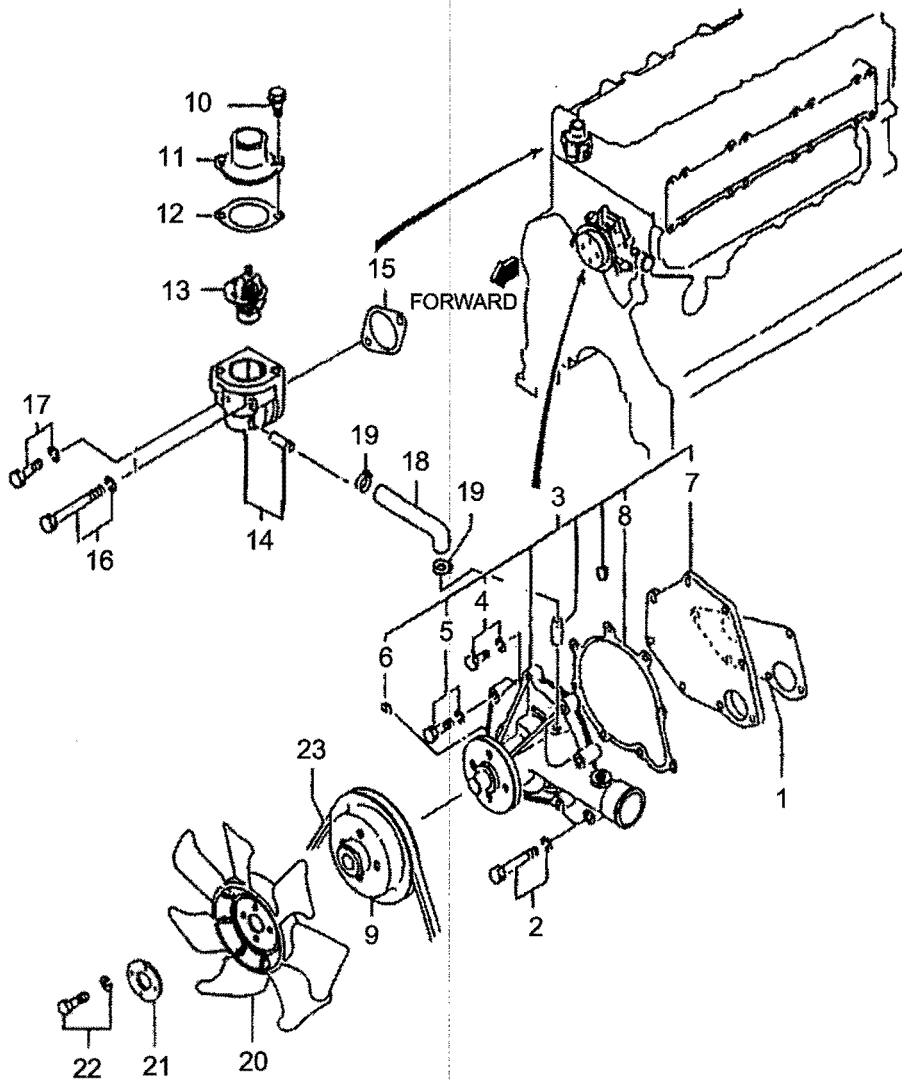

530 DTC/550/550 DTC

ITEM No.	LONG No.	VENDOR No.	DESCRIPTION	QTY.	
				550	530/550 DTC
1	LG1600	32A45-00500	Gasket, Water	1	1
2	LG1822	F1805-08045	Bolt, w/Washer	5	5
3	LG1656	32B45-10010	Pump Assy, Water	1	1
4	LG1820	F1805-08025	Bolt, w/Washer	2	2
5	LG2648	F1805-08035	Bolt, w/Washer	1	1
6	LG3900	F3304-10000	Nipple, Grease	1	1
7	LG3901	32A45-00300	Cover, Water Pump	1	1
8	LG1595	32A45-0400	Gasket, Pump Cover	1	1
9	LG3902	32B45-02100	Pulley, Water Pump	1	1
10-14	LG2949	32A46-10020	Thermostat Assy	1	1
10	LG2684	MF140227	Bolt, Flange	2	2
11	LG1572	32A46-01101	Cover, Thermostat	1	1
12	LG1599	32A46-01200	Gasket, Thermostat	1	1
13	LG1677	32A46-02100	Thermostat	1	1
14	LG1557	32A46-10010	Case Assy, Thermostat	1	1
15	LG1583	34446-05300	Gasket	1	1
16	LG1825	F1805-08075	Bolt, w/Washer	1	1
17	LG1822	F1805-08045	Bolt, w/Washer	1	1
18	LG1612	32A46-00900	Hose, By-Pass	1	1
19	LG1563	32A46-03100	Clamp	2	2
20	LG3903	ME015735	Fan	1	1
21	LG3904	31345-12100	Plate	1	1
22	LG1820	F1805-08025	Bolt, w/Washer	4	4
23	LG1682	05910-20045	Belt, Raw Edge	1	1