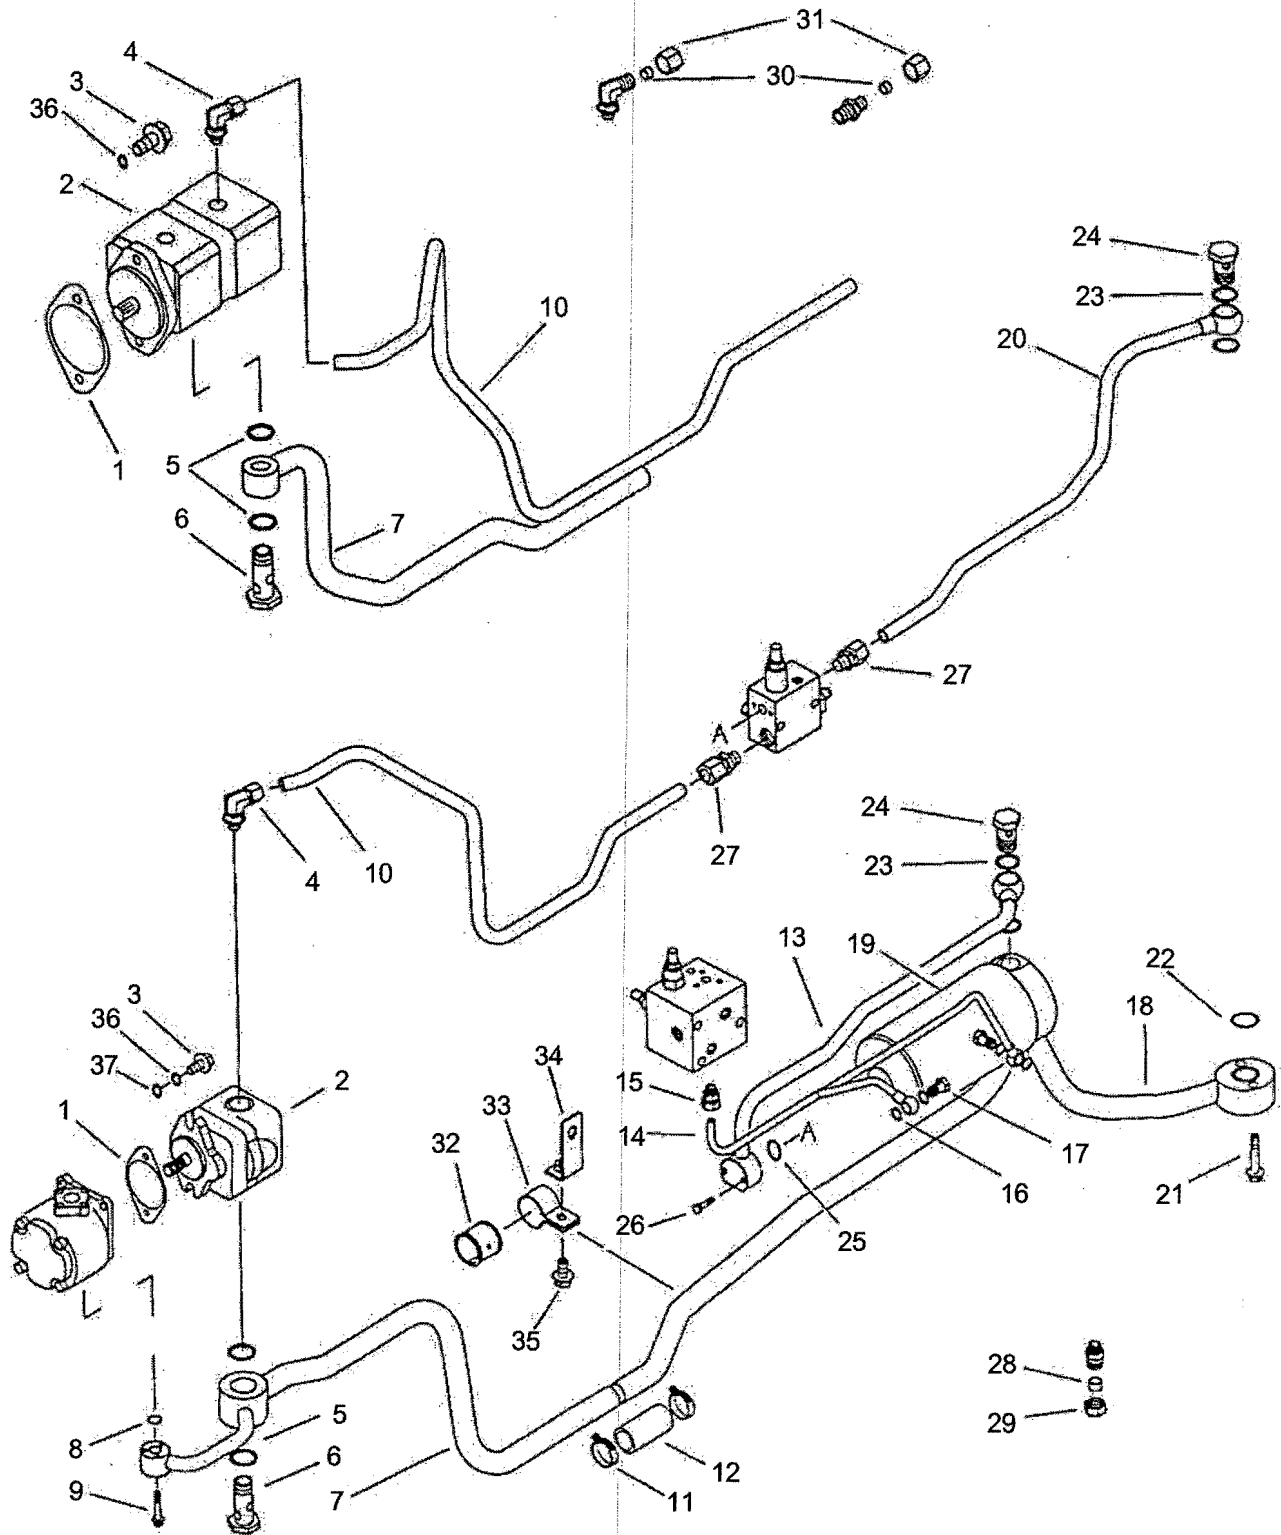

Effective on 410 DTC Tractors up to Serial No. J00016.
Effective on 450 Tractors up to Serial No. J00168.
Effective on 470 DTC Tractors up to Serial No. J00064.

**ALL MODELS
DESCRIPTION**

QTY.

ITEM No.	LONG No.	VENDOR No.	DESCRIPTION	QTY.			
				450	410/450/470	530/550	550
				DTC		DTC	
1	LG2014	3A1823009	Gasket, Pump	1	1	-	-
-	LG1116	A1823103	Gasket, Pump	-	-	1	1
2	LG3756	A1823107	Pump, HYD 13CC/REV	1	1	-	-
-	LG3757	A1823127	Pump, HYD, (Dual) 8/13.9CC/REV	-	-	1	1
3	LG3758	S107102543	Bolt, Hex (M10-1.25x25)	2	2	-	-
-	LG3759	S107102543	Bolt, Hex (M10-1.25x30)	-	-	2	2
4	LG3760	A1823092	Elbow BOLM15-04G	1	1	1	1
5	LG1807	A1823168	Packing, Copper	2	2	2	2
6	LG1773	3A1823003	Bolt, Union PF 3/4	1	1	1	1
7	LG3761	A1823244	Pipe, F/Suction	1	1	-	-
-	LG3762	A1823221	Pipe, F/Suction	-	-	1	1
8	LG1275	S801018010	O-Ring (D17.8x2.4)	1	1	-	-
9	LG2485	S153065033	Bolt, Hex (M6-1.0x50)	3	3	-	-
10	LG3763	A1823243	Pipe, F/Pressure	1	1	-	-
-	LG3764	A1823222	Pipe, F/Pressure	-	-	1	1
11	LG1046	A1970201G	Clamp, Hose 27-50	2	2	2	2
12	LG1183	A1823059	Hose, Suction	1	1	1	1
13	LG1334	A1823186	Pipe, Drain	1	1	1	1
14	LG1344	A1823155	Pipe, PTO Clutch	1	1	1	1
15	LG1197	A1823163	Joint BOM08-02G	1	1	1	1
16	LG1803	A1823158	Packing, Copper	4	4	4	4
17	LG1802	A1823157	Bolt, Union (M12-1.75)	2	2	2	2
18	LG1346	A1823170	Pipe, R/Suction	1	1	1	1
19	LG1097	A1823132	Filter, HYD	1	1	1	1
20	LG1345	A1823173	Pipe, R/Pressure	1	1	1	1
21	LG1961	S154105533	Bolt, Hex (M10-1.25x55)	2	2	2	2
22	LG1286	S804025010	O-Ring (D24.5x2.0)	1	1	1	1
23	LG4006	A1823252	Seal, Bonded	4	4	4	4
24	LG1804	A1823161	Bolt, Union PF 1/2	2	2	2	2
25	LG1272	S801014010	O-Ring (D13.8x2.4)	1	1	1	1
26	LG1952	S153063533	Bolt, Hex (M6-1.0x35)	2	2	2	2
27	LG1196	A1823144	Joint BOM 15-04G	2	2	2	2
28	LG1459	A1823166	Sleeve	1	1	1	1
29	LG1806	A1823167	Nut, Hex	1	1	1	1
30	LG1458	A1823033	Sleeve	3	3	3	3
31	LG1801	A1823034	Nut, Hex	3	3	3	3
32	LG1004	A1823135	Rubber, Clamp	1	1	1	1
33-35	LG1044	A1823185	Clamp Assy	1	1	1	1
33	LG3765	A1823188	Clamp	1	1	1	1
34	LG3766	A1823187	Bracket	1	1	1	1
35	LG1896	S159082533	Bolt, Hex (M8-1.25x25)	1	1	1	1
36	N630174-S8		Washer, Spring	2	2	2	2
37	LG3767	S364100013	Washer, Plain	2	2	-	-

HYDRAULIC LINES