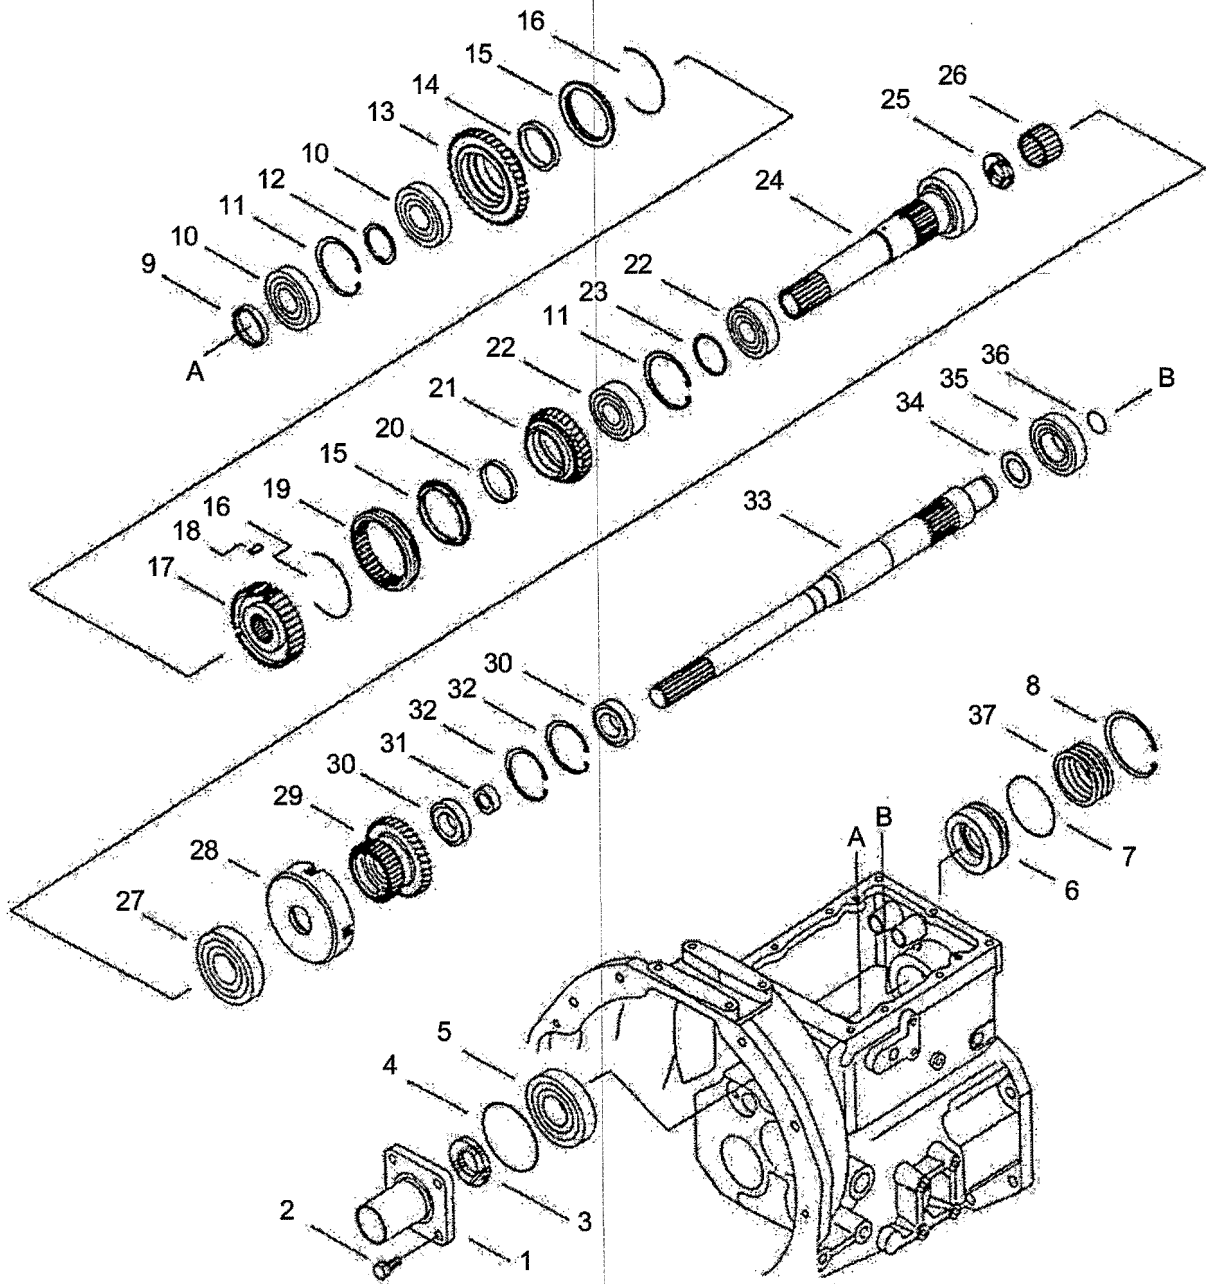

450/550

<i>ITEM No</i>	<i>LONG No.</i>	<i>VENDOR No.</i>	<i>DESCRIPTION</i>	<i>QTY.</i> 450/550
1	LG1073	A1280077	Cover, Main Shaft	1
2	LG1862	S154102033	Bolt, Hex w/Washer (M10-1.25x20)	4
3	LG1401	A0653002	Seal, Oil	1
4	LG1289	S804080010	O-Ring (S) (M079.5x2)	1
5	LG1720	A0862070	Bearing, Ball (6207)(M35x72x17)	1
6	LG1464	A1280070	Sleeve, HYD Circuit	1
7	LG1296	S801062010	O-Ring (P) (P62)(M62x5.7)	1
8	N660257-S		Ring, Snap (C)H (M72)	1
9	LG2144	A1281466	Spacer	1
10	LG1710	A1281477	Bearing, Ball 16008 (M68x40x9)	2
11	N660255-S		Ring, Snap (C)H (M68)	2
12	LG1470	A1281467	Spacer	1
13	LG3521	A1281460	Gear, F/DRV(41T,R)	-
-	LG2142	A1281461	Gear, F/DRV(38T,R)	1
14	LG1471	A1281468	Spacer (M48x40x7.2)	1
15	LG1383	A5000053	Ring, Synchronizer	2
16	LG2127	A1281398	Spring, Synchronizer	2
17	LG1190	A50000102	Hub, Shifting	1
18	LG2480	A1281399	Strut, Synchronizer	3
19	LG2126	A1281396	Sleeve, Shift	1
20	LG1472	A1281469	Spacer (M50x45x7.2)	1
21	LG2143	A1281462	Gear, R/DRV(34T,L)	1
22	LG3522	A0869090	Bearing, Ball (6909)(M68x45x12)	2
23	LG1473	A1281470	Spacer (M50x45x2.5)	1
24	LG2145	A1281474	Shaft, M/DRV	1
25	LG1402	A1280051	Seal, Oil (M23x31x6)	1
26	LG3523	A1281475	Bearing, Needle (HK2516)(M32x25x16)	1
27	LG1719	A0862060	Bearing, Ball 6207(M62x30x16)	1
28	LG2176	A1287209	Clutch Assy, HYD	1
29	LG2160	A1283201	Gear, PTO M/DRV(34T,R)	1
30	LG3524	A0869070	Bearing, Ball 6907(M55x35x10)	2
31	LG3525	A1281471	Spacer (M42x35x9)	1
32	N660246-S		Ring, Snap (M55)	2
33	LG2161	A1283202	Shaft, PTO M/DRV	1
34	LG3526	A1281472	Spacer (M41x25x2)	1
35	LG1723	A0863050	Bearing, Ball (6305)(M25x62x17)	1
36	LG3321	A1281229	Ring, Piston (M25x2.5)	1
37	LG1239	A0870501	Shim (M56x71x0.15)	1
-	LG1240	A0870502	Shim (M56x71x0.2)	1