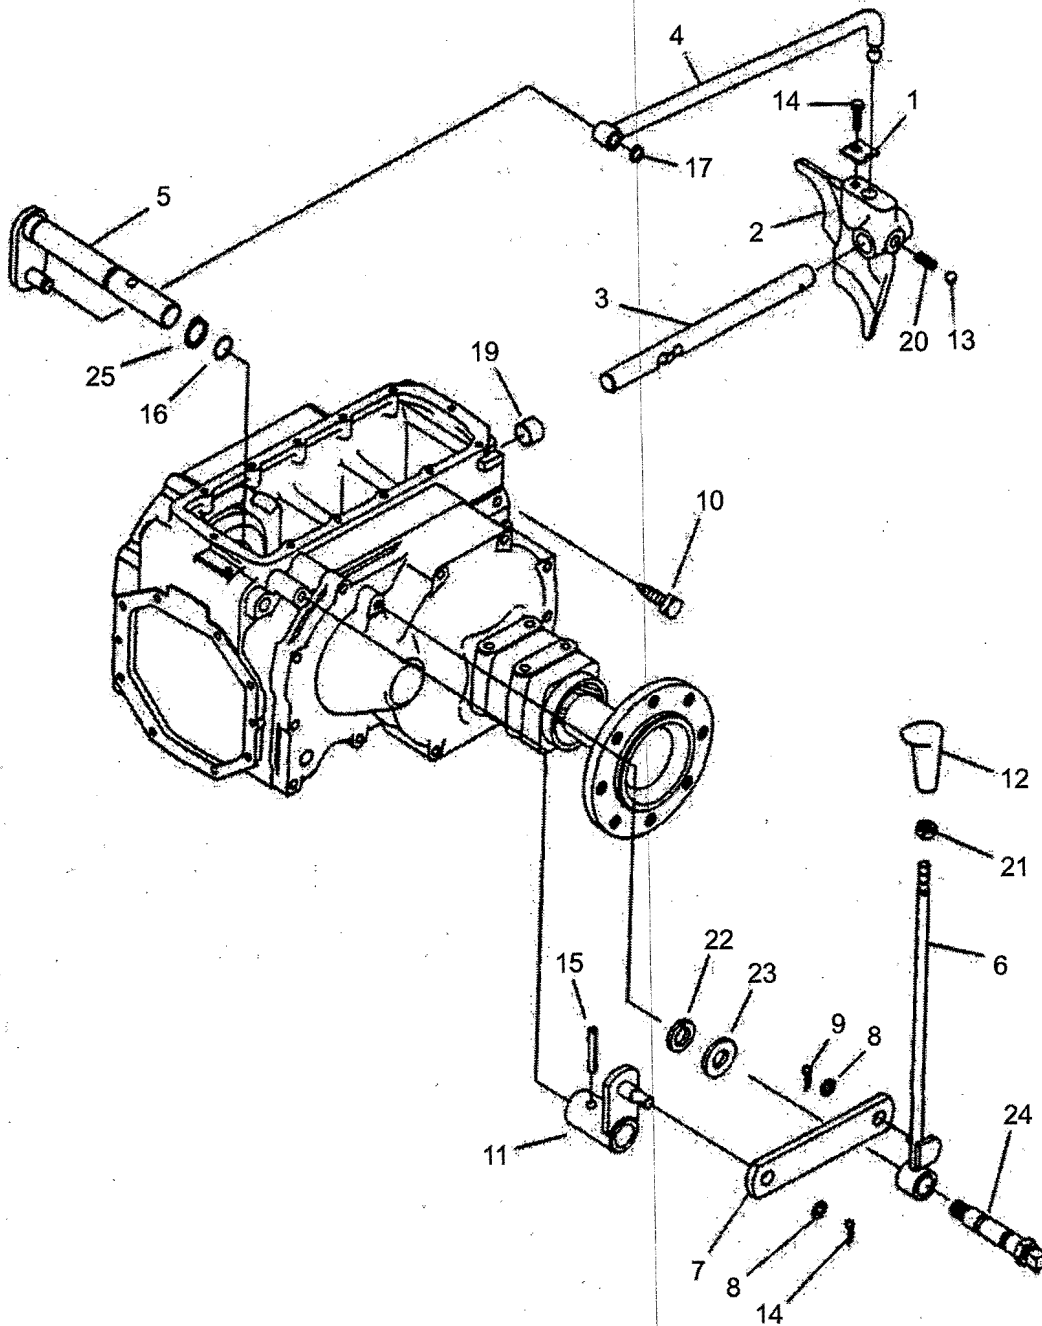

Effective on 550 Tractors from Serial No. J00144 and up.

RANGE SELECTOR LEVER - 2 WHEEL DRIVE

**450/550**

<i>ITEM No</i>	<i>LONG No.</i>	<i>VENDOR No.</i>	<i>DESCRIPTION</i>	<i>QTY.</i> 450/550
1	LG1175	A1292020	Holder, Shaft Link	1
2	LG1107	A1292086	Fork, Sub T/M	1
3	LG1376	A1292112	Rail, Sub T/M	1
4	LG1391	A1292088	Rod, Sub T/M	1
5	LG1219	A1292089	Lever, Sub T/M Inner	1
6	LG4117	A1292143	Hand Lever, Sub T/M	1
7	LG1259	A1292094	Link, Sub T/M	1
8	N630069-S8		Washer, Plain (M10)	2
9	LG1871	S443100013	Pin, Snap (M8x32)	2
10	LG1794	A1292091	Bolt, Self Lock (M10-1.25)	1
11	LG1701	A1292102	Arm, Outer Sub T/M	1
12	LG3562	A1970252	Grip, Change	1
13	LG1707	A20063390	Ball, Shift Fork (M11/32)	1
14	LG1860	S153081633	Bolt, Hex (M8-1.25x16)	1
15	500360		Pin, Spring (M8.6x32)	1
16	LG1293	S801016010	O-Ring P16 (M16x2.4)	1
17	N661206-S		Ring, Snap (M10)	1
18	N661216-S		Ring, Snap (M20)	1
19	LG1026	3A1290009	Cap, Rail	1
20	LG1489	3A1290011	Spring	1
21	LG1868	S314100013	Nut, Hex (M10-1.25)	1
22	LG3563	S361200013	Washer, Spring (M33.8x20.2x5)	1
23	N630073-S8		Washer, Plain (M20)	1
24	LG1427	A1293083	Shaft, Lever	1
25	N661212-S		Ring, Snap	1