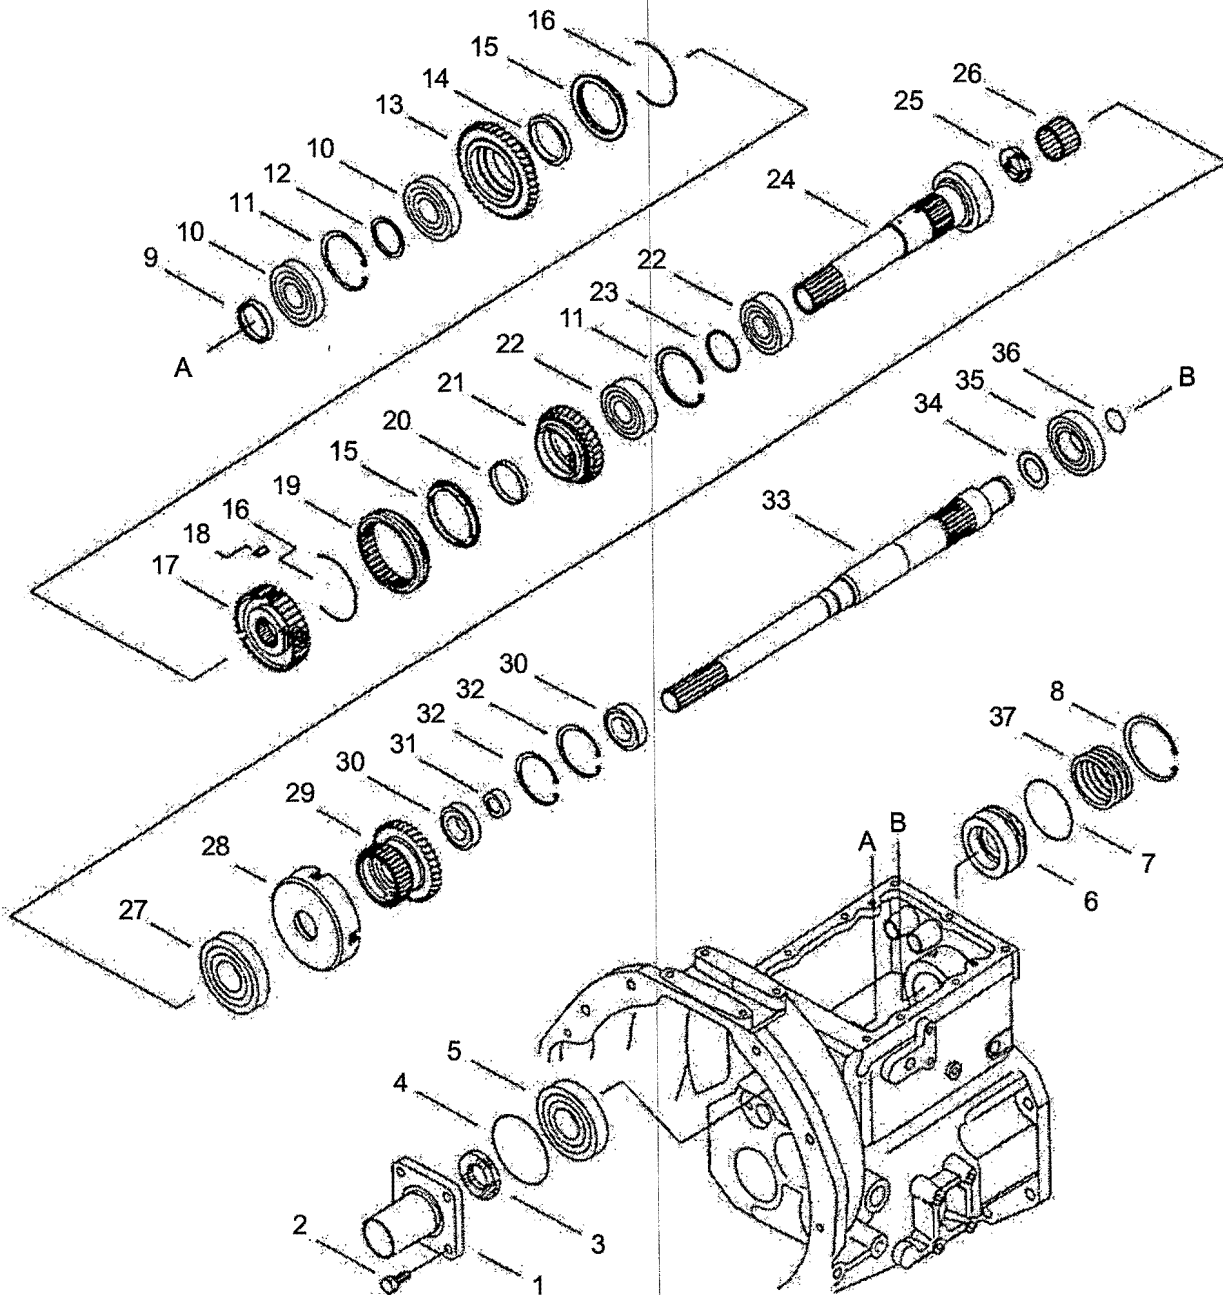

470DTC/530DTC/550DTC

470DTC/530DTC/550DTC

<i>ITEM No</i>	<i>LONG No.</i>	<i>VENDOR No.</i>	<i>DESCRIPTION</i>	<i>QTY.</i> <i>470/530/550DTC</i>	
1	LG1073	A1280077	Cover, Main Shaft	1	1
2	LG1862	S154102033	Bolt, Hex w/Washer	4	4
3	LG1401	A0653002	Seal, Oil	1	1
4	LG1289	S8040780010	O-Ring (S) (M079.5x2)	1	1
5	LG1720	A0862070	Bearing, Ball (6207) (M35x72x17)	1	1
6	LG1464	A1280070	Sleeve, HYD Circuit	1	1
7	LG1296	S801062010	O-Ring (P) (P62) (M62x5.7)	1	1
8	N660257-S		Ring, Snap (C)H (M72)	1	1
9	LG2144	A1281466	Spacer	1	1
10	LG1710	A1281477	Bearing, Ball 16008 (M68x40x9)	2	2
11	N660255-S		Ring, Snap (C)H (M68)	2	2
12	LG1470	A1281467	Spacer	1	1
13	LG3521	A1281460	Gear, F/DRV (41T,R)	-	1
-	LG2142	A1281461	Gear, F/DRV (38T,R)	1	-
14	LG4195	A1281545	Spacer	1	1
15	LG1383	A5000053	Ring, Synchronizer	2	2
16	LG2127	A1281398	Spring, Synchronizer	2	2
17	LG1190	A50000102	Hub, Shifting	1	1
18	LG2480	A1281399	Strut, Shifting	3	3
19	LG2126	A1281396	Sleeve, Shift	1	1
20	LG4196	A1281546	Spacer (M50x45x7.2)	1	1
21	LG2143	A1281462	Gear, R/DRV (34T) L	1	1
22	LG3522	A0869090	Bearing, Ball (6909) (M68x45x12)	2	2
23	LG1473	A1281470	Spacer (M50x45x2.5)	1	1
24	LG2145	A1281474	Shaft, M/DRV	1	1
25	LG1402	A1280051	Seal, Oil (M23x31x6)	1	1
26	LG3523	A1281475	Bearing, Needle (HK2516) (M32x25x16)	1	1
27	LG1719	A0862060	Bearing, Needle (HK2516) (M32x25x16)	1	1
28	LG2176	A1287209	Clutch Assy, HYD	1	1
29	LG2160	A1283201	Gear, PTO M/DRV (34T,R)	1	-
30	LG3524	A0869070	Bearing, Ball 6907 (M55x35x10)	2	2
31	LG3525	A1281471	Spacer (M42x35x9)	1	1
32	N660246-S		Ring, Snap (M55)	2	2
33	LG2161	A1283202	Shaft, PTO M/DRV	1	1
34	LG3526	A1281472	Spacer (M41x25x2)	1	1
35	LG1723	A0863050	Bearing, Ball (6305) (M25x62x17)	1	1
36	LG3321	A1281229	Ring, Piston (M25x2.5)	1	1
37	LG1239	A0870501	Shim (M56x71x0.15)	1	1
-	LG1240	A0870502	Shim (M56x71x0.2)	1	1
-	LG1241	A0870505	Shim (M56x71x0.5)	1	1
-	LG1242	A0870508	Shim (M56x71x1.0)	1	1