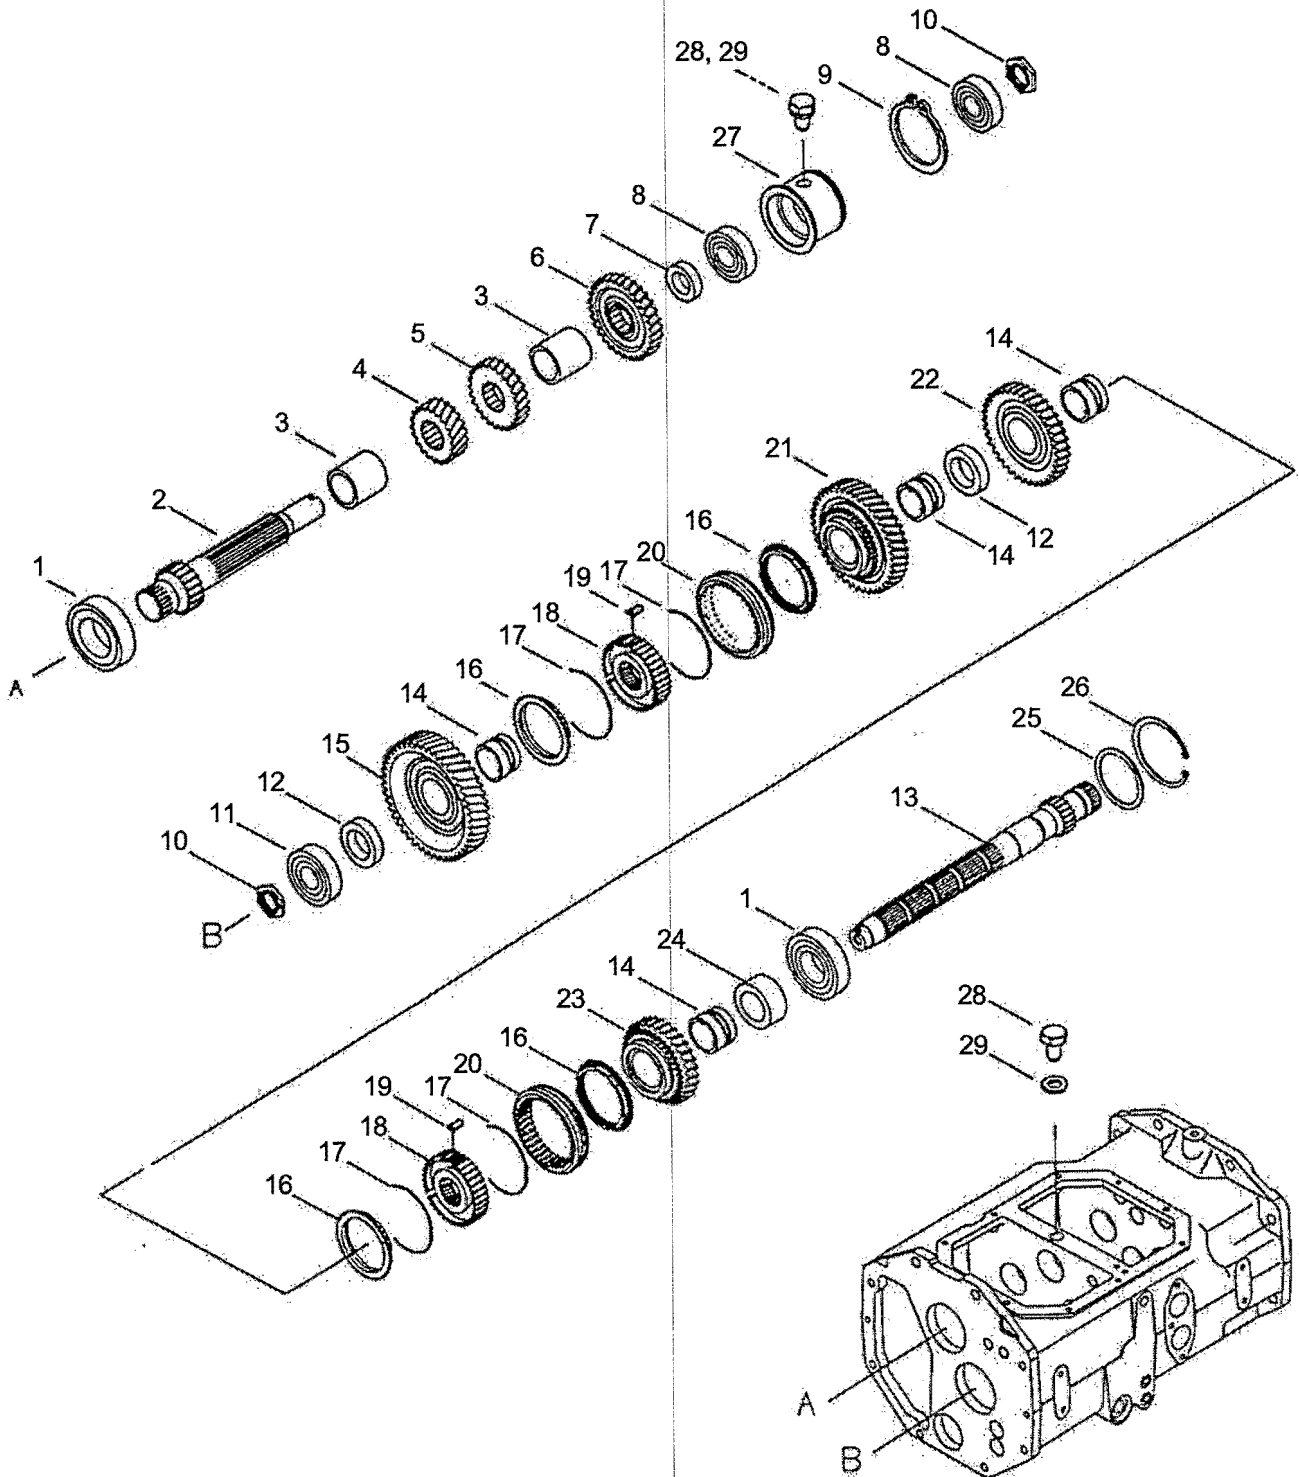

410DTC/450DTC/470DTC/530DTC/550DTC

410DTC/450DTC/470DTC/530DTC/550DTC

ITEM No	LONG No.	VENDOR No.	DESCRIPTION	QTY.	
				410DTC 450/470DTC	530/550DTC
1	LG1720	A0862070	Bearing, Ball 6207 (M72x35x17)	2	2
2	LG3631	A1281501	Shaft, Shuttle DRV	1	1
3	LG1465	A1281152	Spacer (M42.7x33.5x44.5)	2	2
4	LG1125	A1281141	Gear, 2ND DRV	1	1
5	LG1127	A1281143	Gear, 3RD DRV	1	1
6	LG1129	A1281145	Gear, 4TH DRV	1	1
7	LG3532	A1281497	Spacer (M40x25.5x8.5)	1	1
8	LG1735	A1281230	Bearing, Taper Roller 32005XJ (M47x25x15)	2	2
9	LG3533	S810055001	Ring, Snap (C)H (M50.8x2)	1	1
10	LG1785	A1281034	Nut, Lock (M25-1.5)	2	2
11	LG1725	A0863061	Bearing Ball 6306 (M72x30x19)	1	1
12	LG2109	A1281158	Spacer (M50x 33x12)	2	2
13	LG1428	A1281211	Shaft, Main DRVN	1	1
14	LG1460	A1281081	Sleeve, Gear	4	4
15	LG1124	A1281176	Gear, 1ST DRN	1	1
16	LG1386	A1281354	Ring, Synchronizer	4	4
17	LG1488	3A1281021	Spring	4	4
18	LG1189	A1281384	Hub, Shift (F-R)	2	2
19	LG1311	3A1281020	Piece	6	6
20	LG1455	A1281361	Sleeve, Shift	2	2
21	LG1126	A1281142	Gear, 2ND DRVN	1	1
22	LG1128	A1281144	Gear, 3RD DRV	1	1
23	LG1130	A1281146	Gear, 4TH DRV	1	1
24	LG1466	A1281191	Spacer, T/M Shaft (M50x33x44.5)	1	1
25	LG1051	3A1281015	Collar	1	1
26	N660257-S		Ring, Snap (M72x2.5)	1	1
27	LG3534	A1281498	Holder, Bearing	1	1
28	LG3535	A1281499	Bolt, Stopper (M10-1.25x20)	1	1
29	N630174-S8		Washer, Spring (M10)	1	1