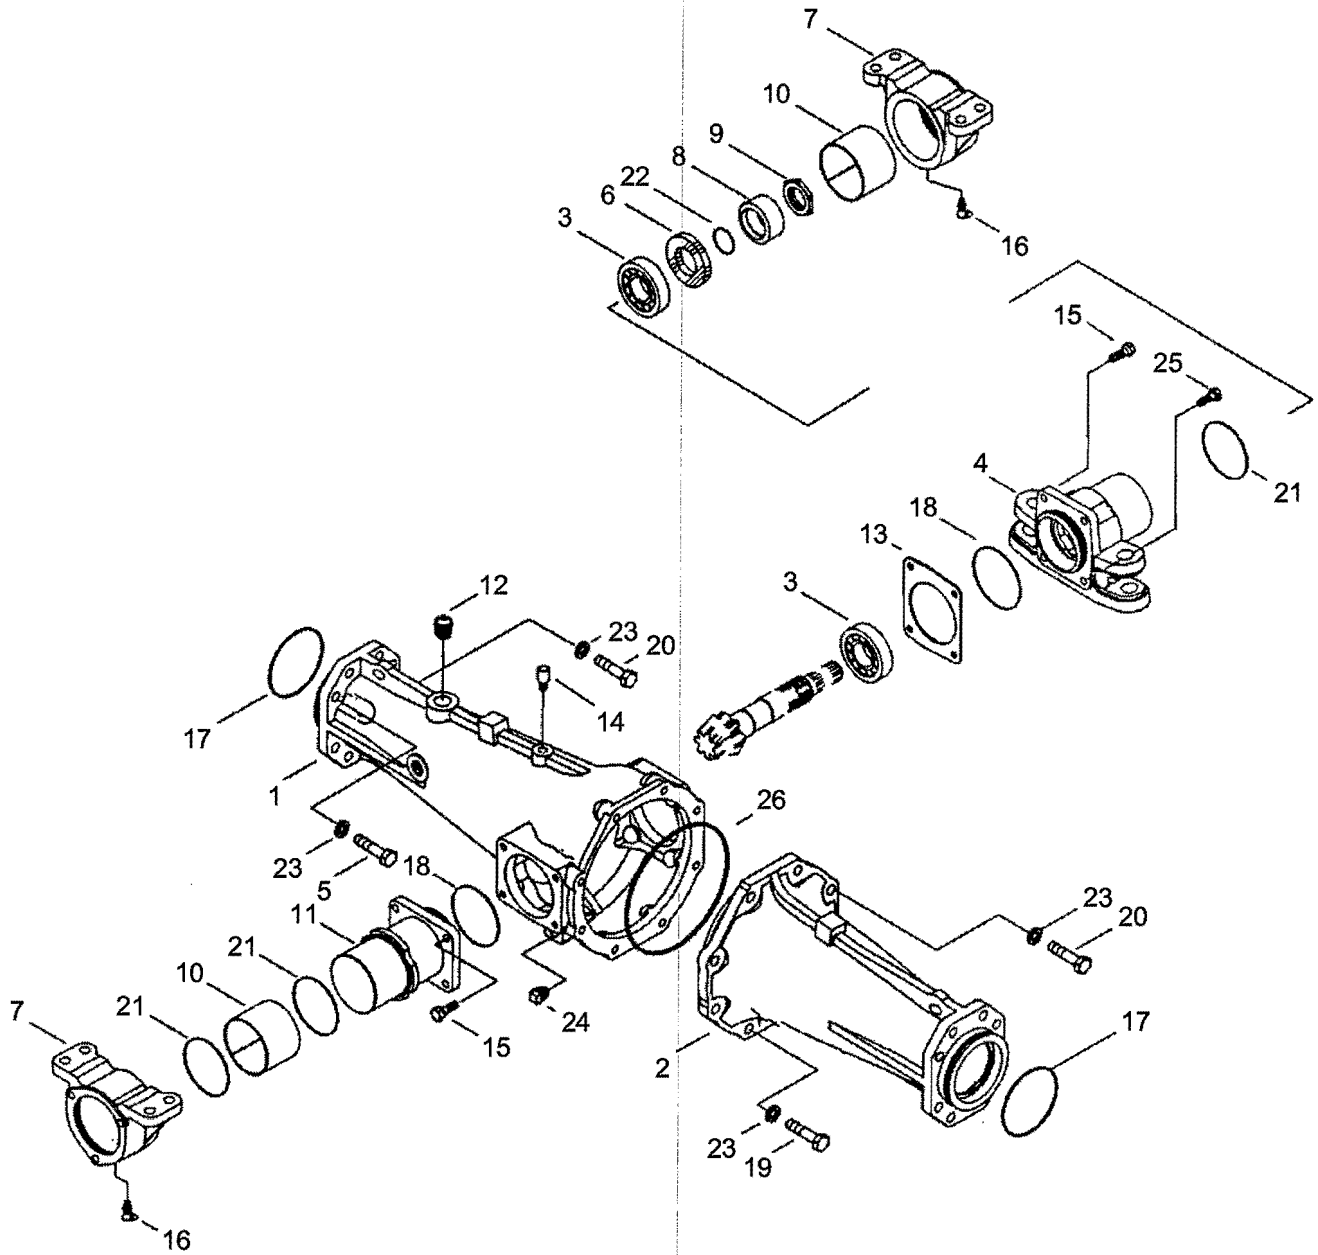

410DTC/450DTC/470DTC/530DTC/550DTC

ITEM No	LONG No.	VENDOR No.	DESCRIPTION	QTY.	
				410/450DTC	530DTC/550DTC
				470DTC	
1	N642590-S8		Pin, Split (M4x36)	2	2
2	LG1947	A1402060	Washer, Pin	2	2
3-7	LG3985	A1610030	Tie Rod Assy	1	-
-	LG3986	A1610029	Tie Rod Assy	-	1
3	LG3987	A1610036	End, Tie Rod (R)	1	1
4	LG1945	S306180043	Nut, Hex (R) (M18-1.5)	1	1
5	LG3988	A1610033	Pipe, Tie Rod	1	-
-	LG3989	A1610032	Pipe, Tie Rod	-	1
6	LG3990	A1610016	Nut, Hex (L) (M18-1.5)	1	1
7	LG3991	A1610035	End, Tie Rod (L)	1	1